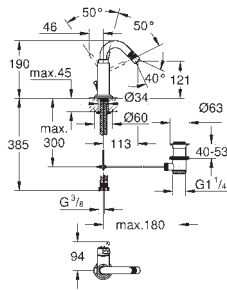

Selection Cube

Nova Cosmopolitan

GROHE ATRIO

Ref. No. Colour Price netto (€)

23 571 000 chrome 222.00

Single-lever mixer 1/2", universal concealed body
for 2-hole basin mixers
wall installation
without finishing trim set
GROHE SilkMove 35 mm ceramic cartridge
adjustable flow rate limiter
with temperature limiter
spout can be positioned on the right or left
DR-brass
installation device