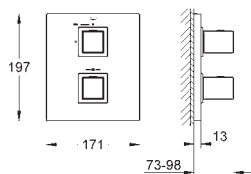

Grotherm Cube
Thermostatic shower mixer
set for final installation for GROHE Rapido T 35 500 000
wall escutcheon with covered escutcheon- and shaft sealing, covered fixing
GROHE StarLight chrome finish
GROHE SafeStop at 38°C
GROHE SafeStop Plus (optional) additional temperature limiter at 43° C
volume handle with **GROHE EcoButton** (economy button with individually adjustable economy stop)
Carbadur ceramic headpart 1/2", 180°
without concealed body

35 500 000

chrome

231.00

GROHE Rapido T Universal thermostatic mixer for concealed installation

19 958 000

chrome

317.00