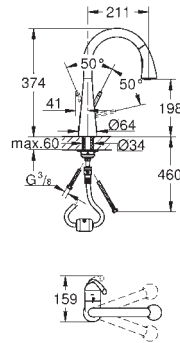

Zedra
Single-lever sink mixer 1/2"
single hole installation
GROHE StarLight finish
GROHE SilkMove 46 mm ceramic cartridge
pull-out dual spray control -
switches back and forth between
regular flow and spray
diverter: mousseur/**SpeedClean** shower jet
automatic return to mousseur
adjustable flow rate limiter
swivel tubular spout
swivel area 360°
integrated non-return valve
protected against backflow
flexible connection hoses
rapid installation system
min. recommended pressure 1.0 bar

32 553 000 chrome 411.00
32 553 SD0 stainless steel 595.00