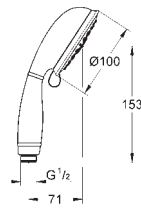

GROHE NEW TEMPESTA RUSTIC

Ref. No. Colour Price netto (€)

27 608 000 chrome 46.00

New Tempesta Rustic 100
Hand shower 4 sprays
GROHE Rain O², Rain
Massage, Jet
GROHE EcoJoy 9,5 l/min flow limiter
GROHE DreamSpray perfect spray pattern
GROHE StarLight chrome finish
SpeedClean anti-lime system
Inner WaterGuide for a longer life
universal mounting system, fitting all standard shower hoses
suitable for instantaneous heater