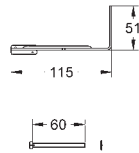

43 617 000

chrome

83.00

Motor support device
for Rapid SL 38 675
for the disabled
as of mid 2008
for installation of infra-red electronic