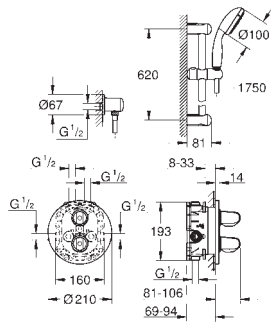

GROHE GROHTHERM 1000

Ref. No. Colour Price netto (€)

34 575 000 chrome 452.00

Grotherm 1000 New Concealed shower set
consisting of:
GROHE Rapido T 35 500 000 set for final installation (19 984 000)
New Tempesta shower set II, 600 mm (27 598 000)
shower outlet elbow (28 671 000)
min. recommended pressure 1.0 bar

19 981 000 chrome 41.00

Grotherm 1000 Trim set concealed valve
set for final installation for GROHE concealed valves, 1/2", 3/4", 1" without concealed body
GROHE StarLight chrome finish
GROHE MetalGrip ergonomically shaped metal handles
metal escutcheon with wall sealing
installation depth infinitely adjustable 20-80 mm
min. recommended pressure 1.0 bar