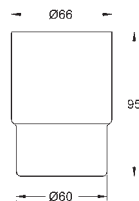

GROHE BAUCOSMOPOLITAN

Ref. No. Colour Price netto (€)

new

40 585 001 chrome 23.00

BauCosmopolitan Holder
material: metal
for crystal glass (40 372 001),
soap dish (40 368 001) or
soap dispenser (40 394 001)
concealed fastening
GROHE StarLight chrome finish

40 394 001 chrome 25.00

Essentials Soap dispenser
material: glass / metal
fits in the following holders:
Essentials (40 369)
Essentials Cube (40 508)
Bau Cosmopolitan (40 585)
Essentials Authentic (40 652)
GROHE StarLight chrome finish

40 368 001 chrome 8.00

Essentials Soap dish
material: glass
fits in the following holders:
Essentials (40 369)
Essentials Cube (40 508)
Bau Cosmopolitan (40 585)
Essentials Authentic (40 652)

40 372 001 chrome 8.00

Essentials Crystal glass
material: glass
fits in the following holders:
Essentials (40 369)
Essentials Cube (40 508)
Bau Cosmopolitan (40 585)
Essentials Authentic (40 652)

new

40 460 001 chrome 20.00

BauCosmopolitan Towel ring
material: metal
concealed fastening
GROHE StarLight chrome finish

new

40 459 001 chrome 33.00

BauCosmopolitan Towel rail
material: metal
522 mm (functional length 430 mm)
concealed fastening
GROHE StarLight chrome finish