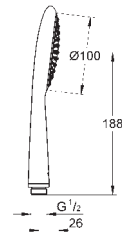

27 376 000 chrome 61.00

Rainshower Solo 100
Hand shower 1 spray
Rain
elbow adapter for the combination of hand showers with shower sets
GROHE EcoJoy 9,5 l/min flow limiter
GROHE CoolTouch
GROHE DreamSpray perfect spray pattern
GROHE StarLight chrome finish
SpeedClean anti-lime system
Inner WaterGuide for a longer life
suitable for instantaneous heater
min. recommended pressure 1.0 bar