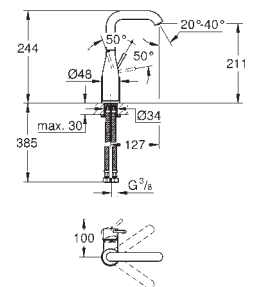

23 541 001 chrome 188.00

Essence New
Single-lever basin mixer 1/2"
L-Size
single hole installation
metal lever
GROHE SilkMove 28 mm ceramic cartridge
with temperature limiter
GROHE StarLight chrome finish
GROHE EcoJoy mousseur 5.7 l/min
GROHE AquaGuide adjustable mousseur
GROHE QuickFix Plus installation system
swivel spout with mousseur and stop limiter
smooth body
flexible connection hoses
min. recommended pressure 1.0 bar