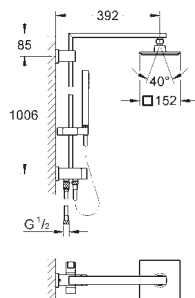

27 696 000

chrome

647.00

Euphoria Cube System 150 Shower system with diverter for wall mounting

consisting of:
shower arm
projection 400 mm
change between hand and head shower
by diverter
head shower Euphoria Cube 152 mm x 152 mm
spray pattern: Rain
with ball joint
rotation angle $\pm 20^\circ$
hand shower Euphoria Cube Stick (27 698 000)
adjustable in height with gliding element
Silverflex shower hose 1750 mm (28 388 000)
Silverflex shower hose 800 mm
connection to water supply with 1/2"-thread of
the 800 mm shower hose to faucet / wall union
GROHE DreamSpray perfect spray pattern
GROHE StarLight chrome finish
SpeedClean anti-lime system
Twistfree to prevent hose from twisting
suitable for instantaneous heaters
from 18 kW/h
minimum flow rate 7 l/min.
min. recommended pressure 1.0 bar