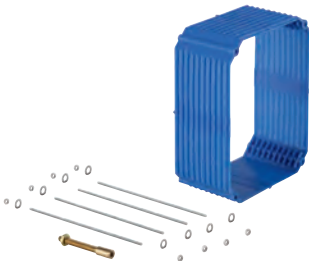

38 896 000

chrome

57.00

Extension-set, 50 mm
for Rapido U or Rapido UMB
shaft extension with fixing material