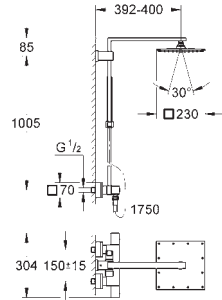

GROHE EUPHORIA XXL SYSTEM

Ref. No. Colour Price netto (€)

26 087 000 chrome 1,214.00

Euphoria Cube XXL System 230
Shower system with thermostatic mixer for wall mounting

consisting of:
shower arm
projection 400 mm
exposed thermostat with
Aquadimmer function
allows change between:
Rainshower Allure head shower (27 479 000)
spray pattern: Rain
with ball joint
rotation angle $\pm 15^\circ$
hand shower Euphoria Cube (27 699 000)
adjustable in height with gliding element
Silverflex shower hose 1750 mm (28 388 000)
GROHE EcoJoy technology for less water and perfect flow
GROHE TurboStat compact cartridge
with wax thermoelement
GROHE DreamSpray perfect spray pattern
GROHE StarLight chrome finish
SpeedClean anti-lime system
Twistfree to prevent hose from twisting
suitable for instantaneous heaters
from 18 kW/h
minimum flow rate 7 l/min.
min. recommended pressure 1.0 bar