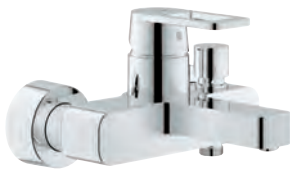

32 638 000 **chrome** **280.00**

Quadra
Single-lever bath mixer 1/2"
wall mounted
GROHE SilkMove 46 mm ceramic cartridge
GROHE StarLight chrome finish
adjustable flow rate limiter
automatic diverter: bath/shower
mousseur
shower bottom outlet 1/2"
with integrated non return-valve
covered S-unions
protected against backflow