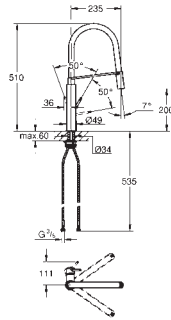

GROHE CONCETTO

Ref. No. Colour Price netto (€)

31 491 000 chrome 318.00
31 491 DC0 supersteel 429.00

Concetto
Single-lever sink mixer 1/2"
single hole installation
GROHE StarLight chrome finish
GROHE SilkMove 28 mm ceramic cartridge
with integrated temperature limiter
professional spray
with flexible, hygienic GROHflexx kitchen santoprene hose
diverter: mousseur/SpeedClean shower jet
automatic return to mousseur
GROHE EasyDock M integrated magnet for seamless
docking of the spray head
swivel spout
swivel area 360°
protected against backflow
flexible connection hoses
rapid installation system