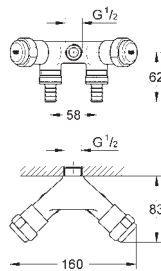

41 020 000

chrome

65.00

Eggemann
Original WAS double valve „Simple“ 1/2"
wall mounted
grease chamber headparts 1/2" for closable
hose connection with non-return valve
female thread 1/2"
protected against backflow
GROHE StarLight chrome finish