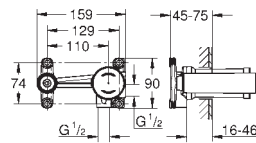

23 571 000 chrome 222.00

Single-lever mixer 1/2", universal concealed body
for 2-hole basin mixers
wall installation
without finishing trim set
GROHE SilkMove 35 mm ceramic cartridge
adjustable flow rate limiter
with temperature limiter
spout can be positioned on the right or left
DR-brass
installation device