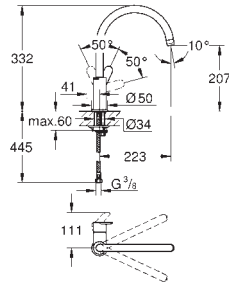

31 367 000

chrome

97.00

BauEdge

Single-lever sink mixer 1/2"

high spout

single hole installation

GROHE StarLight chrome finish

GROHE Longlife 28 mm ceramic cartridge

spout with mousseur

swivel tubular spout

swivel area 360°

flexible connection hoses

rapid installation system

min. recommended pressure 1.0 bar