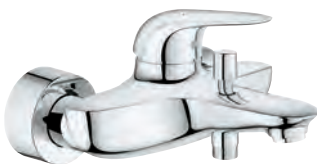

23 726 003
23 726 LS3

chrome
moon white/chrome

144.00
186.00

Eurostyle
Single-lever bath mixer 1/2"
wall mounted
solid metal lever
GROHE SilkMove 35 mm ceramic cartridge
with temperature limiter
GROHE StarLight chrome finish
adjustable flow rate limiter
automatic diverter: bath/shower
mousseur
shower outlet 1/2" with integrated non-return valve
covered S-unions
protected against backflow
metal wall escutcheon