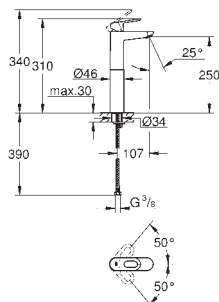

23 763 000 **chrome** **88.00**
BauLoop
Single-lever basin mixer 1/2"
L-Size
single hole installation
metal lever
GROHE Longlife 28 mm ceramic cartridge
GROHE StarLight chrome finish
GROHE EcoJoy mousseur 5.7 l/min
rapid installation system
swivel tubular spout
pop-up waste set 1 1/4"
flexible connection hoses

new