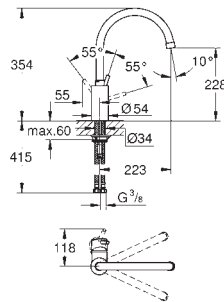

32 661 001 chrome 196.00
32 661 DC1 supersteel 240.00

Concetto
Single-lever sink mixer 1/2"
high spout
single hole installation
GROHE StarLight finish
GROHE SilkMove 35 mm ceramic cartridge
adjustable flow rate limiter
swivel tubular spout
selectable swivel area : 0° / 150° / 360°
mousseur
flexible connection hoses
rapid installation system