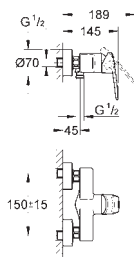

33 577 002

chrome

182.00

Europlus
Single-lever shower mixer 1/2"
wall mounted

metal lever

GROHE SilkMove 46 mm ceramic cartridge

temperature limiter

GROHE StarLight chrome finish

adjustable flow rate limiter

adjustable minimum flow rate

approx. 2.5 l/min

shower bottom outlet 1/2"

with integrated non return-valve

S-unions

protected against backflow

certificate applied for

min. recommended pressure 1.0 bar