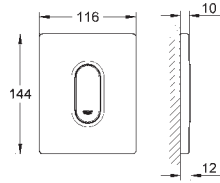

GROHE WALL PLATES FOR URINAL

Ref. No. Colour Price netto (€)

38 857 000	chrome	111.00
38 857 SH0	alpine white	102.00
38 857 P00	matt chrome	111.00

Arena Cosmopolitan
Actuation plate
manual activation for urinal
set for final installation
for Rapido U or Rapido UMB
116 x 144 mm
mechanical functional cartridge
flow pressure min 0.5 bar
operating pressure max 6 bar
1.0 - 6.0 l adjustable
low noise (group II according to
German noise specification)
GROHE StarLight chrome finish