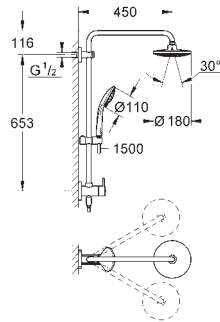

GROHE RETRO-FIT SHOWER SYSTEM

Ref. No.

Colour

Price netto (€)

26 190 000

chrome

575.00

Retro-fit 180

Shower system with diverter for wall mounting

consisting of:

horizontal swivable 450 mm shower arm

built-in diverter allows change between:

Euphoria Cosmopolitan 180 head shower 1 spray
(27 492 000)

spray pattern: Rain

with ball joint

rotation angle $\pm 15^\circ$

Euphoria 110 Massage hand shower 3 sprays (27 221 000)

Rain, SmartRain, Massage

adjustable in height with gliding element

Silverflex shower hose 1.500 mm (28 364 000)

angle adapter

GROHE EcoJoy technology for less water and perfect flow

GROHE DreamSpray perfect spray pattern

GROHE SprayDimmer (Stepless flow
rate reduction)

GROHE StarLight chrome finish

SpeedClean anti-lime system

Inner WaterGuide for a longer life

Twistfree to prevent hose from twisting

**suitable for instantaneous heaters
from 18 kW/h**

min. recommended pressure 1.0 bar