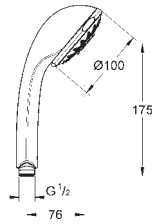

28 796 000 chrome 119.00

Relexa 100 Five
Hand shower 5 sprays
Normal, Jet, Rain, Massage,
Champagne spray
GROHE DreamSpray perfect spray pattern
GROHE StarLight chrome finish
SpeedClean anti-lime system
Inner WaterGuide for a longer life
universal mounting system, fitting all standard shower hoses
suitable for instantaneous heater
minimum flow rate 7,5 l/min.
min. recommended pressure 1.0 bar