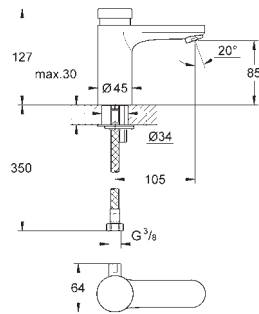

GROHE EUROSMART COSMOPOLITAN T

Ref. No.

Colour

Price netto (€)

36 317 000

chrome

265.00

Eurosmart Cosmopolitan T
Self-closing basin mixer with mixing device
and adjustable temperature limiter

GROHE StarLight chrome finish
3 adjustable flow times: short - medium - long
(factory setting: short), approx. 7, 15, 30 sec
(pressure dependent)
pressure range 0.5 to 6 bar
2 flexible hoses
non-return valve
dirt strainers,

36 318 000

chrome

288.00

ditto, with pop-up waste set 1 1/4"