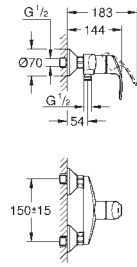

Ref. No. Colour Price netto (€)

33 555 002 **chrome** **94.00**

Eurosmart
Single-lever shower mixer 1/2"
wall mounted
metal lever
GROHE SilkMove 35 mm ceramic cartridge
with temperature limiter
GROHE StarLight chrome finish
adjustable flow rate limiter
shower bottom outlet 1/2"
with integrated non return-valve
S-unions
metal wall escutcheons
protected against backflow