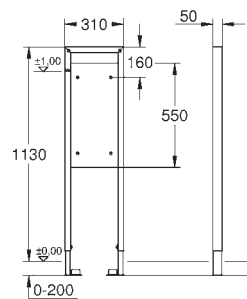

38 559 001

chrome

182.00

Rapid SL Fixing element
to fix **support** for the disabled in
lightweight studded wall partitions
or on-the-wall installations
1.13 m installation height
0.31 m wide
powder coated steel frame
waterproof plywood
fixing material
without accessories for on-the-wall installation