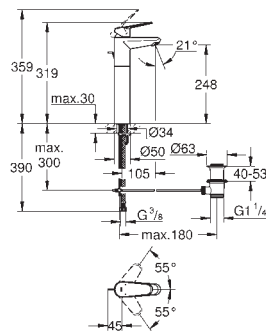

23 055 002

chrome

217.00

Eurodisc Cosmopolitan
Single-lever basin mixer 1/2"
XL-Size

single hole installation
metal lever

for free-standing basins
GROHE SilkMove 35 mm ceramic cartridge
adjustable flow rate limiter
adjustable minimum flow rate
approx. 2.5 l/min

GROHE StarLight chrome finish
GROHE QuickFixPlus installation system with centering support
mousseur
pop-up waste set 1 1/4"
flexible connection hoses
optional temperature limiter ref. no. 46 375 000
acoustic group I in accordance with DIN 4109