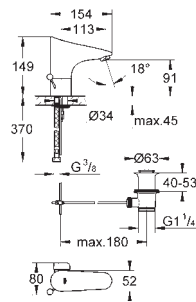

36 236 001 chrome 567.00

**Europlus E
Infra-red electronic basin mixer 1/2" with mixing device,
adjustable temperature limiter and waste set**

with infrared sensor for bi-directional communication for monitoring, configuration and service purpose
6 V lithium-battery, type CR-P2
battery lifetime: approx. 7 years (150 actuations a day)
GROHE EcoJoy mousseur 5.7 l/min
non-return valve
dirt strainers
solenoid valve
rapid installation system
multistage battery status display
7 pre-set programs:
auto flush
thermal disinfection
cleaning mode
additional functions and precise settings
by remote control 36 407
CE approved
acoustic group I in accordance with DIN 4109
type of protection faucet IP 59K

36 015 001 chrome 589.00

**Europlus E
Infra-red electronic basin mixer 1/2" with mixing device
and adjustable temperature limiter**

with infrared sensor for bi-directional communication for monitoring, configuration and service purpose
with plug transformer 100-230 V AC, 50-60 Hz, 6 V DC
GROHE EcoJoy mousseur 5.7 l/min
non-return valve
dirt strainers
solenoid valve
rapid installation system
7 pre-set programs:
auto flush
thermal disinfection
cleaning mode
additional functions and precise settings
by remote control 36 407
CE approved
acoustic group I in accordance with DIN 4109
type of protection faucet IP 59K