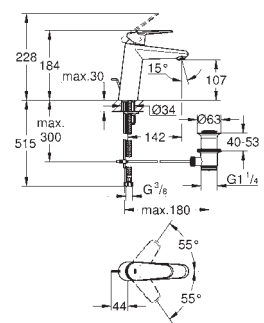

23 448 002 chrome 174.00

Eurodisc Cosmopolitan
Single-lever basin mixer 1/2"
M-Size
single hole installation
metal lever
GROHE SilkMove 35 mm ceramic cartridge
adjustable flow rate limiter
GROHE StarLight chrome finish
adjustable minimum flow rate
approx. 2.5 l/min
GROHE EcoJoy mousseur 5.7 l/min
GROHE QuickFix Plus installation system
pop-up waste set 1 1/4"
flexible connection hoses
min. recommended pressure 1.0 bar