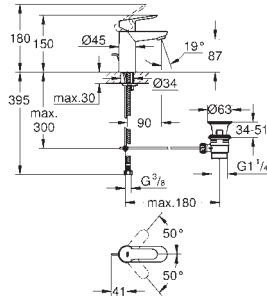

23 328 000 **chrome** **75.00**
BauEdge
Single-lever basin mixer 1/2"
S-Size
single hole installation
metal lever
GROHE Longlife 28 mm ceramic cartridge
GROHE StarLight chrome finish
GROHE EcoJoy mousseur 5.7 l/min
rapid installation system
plastic pop-up waste set 1 1/4"
flexible connection hoses