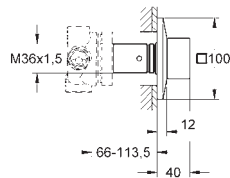

19 798 000 **chrome** **253.00**

Allure Brilliant
5-way diverter
set for final installation for 29 033
without concealed body
GROHE StarLight chrome finish
installation depth infinitely adjustable
66 - 113 mm