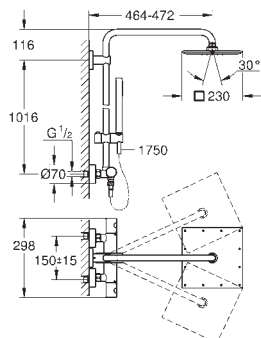

GROHE EUPHORIA XXL SYSTEM

Ref. No.

Colour

Price netto (€)

26 187 000

chrome

734.00

Euphoria XXL 230
Shower system with thermostat for wall mounting

consisting of:
horizontal swivable 450 mm shower arm
exposed thermostat with
Aquadimmer function
allows change between:
head shower Allure 210 (27 479 000)
spray pattern: Rain
with ball joint
rotation angle $\pm 15^\circ$
hand shower Euphoria Cube Stick (27 698 000)
adjustable in height with gliding element (12 140 000)
Silverflex shower hose 1750 mm (28 388 000)
GROHE TurboStat compact cartridge
with wax thermoelement
GROHE DreamSpray perfect spray pattern
GROHE StarLight chrome finish
SpeedClean anti-lime system
Inner WaterGuide for a longer life
Twistfree to prevent hose from twisting
GROHE MetalGrip ergonomically shaped metal handles
suitable for instantaneous heaters
from 18 kW/h
minimum flow rate 7 l/min.
optional upgrade: **GROHE EasyReach** tray (26 362)