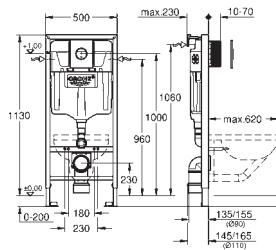

GROHE RAPID SL FOR WC

Ref. No.

Colour

Price netto (€)

38 813 001

chrome

310.00

Rapid SL 4-in-1 set for WC flushing cistern GD 2

with small maintenance access

1.13 m installation height

for on-the-wall installations or studded walls
powder coated steel frame, self-supporting
for dry-cladding, completely pre-assembled
with fixed connections

for single or rail installation

quick adjustment, lockable, fixing material
TUV approved

2 WC fixing bolts, fixing device for ceramic

WC ceramics with small bearing area (less than 205 mm)

require additional accessory 38 779 000

distance of fixing bolts 180/230 mm

outlet bend Ø 90 mm, depth adjustable

reducer Ø 90/110 mm

inlet and outlet connecting set

flushing cistern GD 2, 6 - 9 l

adjustment ex factory 6 l and 3 l

pneumatic discharge valve offering 3 modes of

operation: dual flush or start/stop or single flush

water supply from left/right or back

low noise (group I acc. to

German Noise Specification)

insulated against condensation

1/2" water supply connection including

integrated angle valve and push fit

flexible hose union

no tools required for the installation

of the inspection shaft incl. protection

during construction phase

for vertical or horizontal use

accessories for on-the-wall installation

including wall plate Nova Cosmopolitan

for dual flush or start & stop actuation

for pneumatic discharge valve AV1

vertical and horizontal installation

156 x 197 mm, made of ABS

GROHE StarLight chrome finish

GROHE EcoJoy technology for less water and perfect flow

WC set for noise protection

38 929 000

chrome

279.00