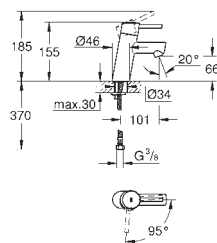

23 385 10E chrome 129.00

Concetto
Single-lever basin mixer 1/2"
S-Size
metal lever
single hole installation
GROHE SilkMove ES 28 mm ceramic cartridge
with energy saving function via cold start
adjustable flow rate limiter
with temperature limiter
GROHE StarLight chrome finish
GROHE EcoJoy mousseur 5.7 l/min
GROHE QuickFix rapid installation system
smooth body
flexible connection hoses