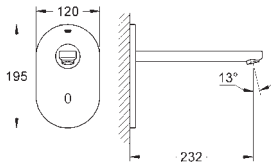

Eurosmart Cosmopolitan E

Infra-red electronic wall basin tap without mixing device

with infrared sensor for bi-directional communication for monitoring, configuration and service purpose

for cold or premixed water

with transformer 100-230 V AC, 50-60 Hz, 6 V DC

laminar mousseur 9 l/min

stainless steel escutcheon

SuperSteel spout

projection 232 mm

7 pre-set programs:

auto flush

thermal disinfection

cleaning mode

additional functions and precise settings

by remote control 36 407

set for final installation for concealed

fitting box

36 336 000/36 337 000

CE approved

acoustic group I in accordance with DIN 4109