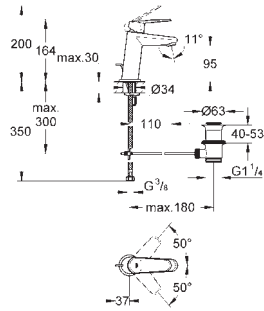

GROHE EURODISC COSMOPOLITAN

Ref. No. Colour Price netto (€)

23 049 002 chrome 155.00

Eurodisc Cosmopolitan
Single-lever basin mixer 1/2"
S-Size
single hole installation
metal lever
GROHE SilkMove 28 mm ceramic cartridge
GROHE StarLight chrome finish
GROHE QuickFixPlus installation system with centering support
mousseur
pop-up waste set 1 1/4"
flexible connection hoses