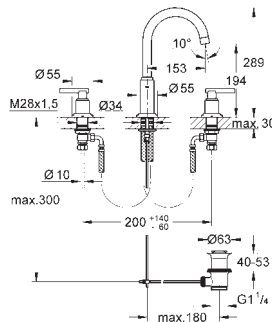

20 009 000 chrome 621.00

Atrio
Three-hole basin mixer 1/2"
M-Size
ceramic headparts 1/2", 90°
GROHE StarLight chrome finish
swivel tubular spout
with mousseur and stop limiter
pop-up waste set 1 1/4"
pressure-proof, flexible connection hoses
between spout and side valves
union nut with 10.5 mm drilling
with Jota handle