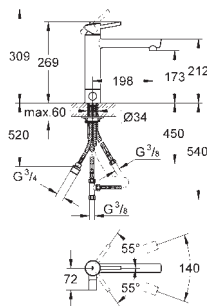

31 209 001 chrome 337.00

Concetto
Single-lever sink mixer 1/2"
integrated stop valve
medium spout
single hole installation
GROHE StarLight finish
GROHE SilkMove 35 mm ceramic cartridge
mousseur
adjustable flow rate limiter
swivel cast spout
swivel area 140°
flexible connection hoses
rapid installation system

KITCHEN FITTINGS