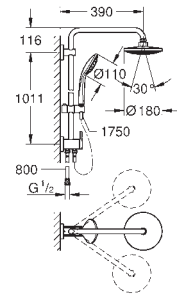

27 297 001

chrome

469.00

Euphoria System 180 Shower system with diverter for wall mounting

consisting of:
horizontal swivable 390 mm shower arm
change between hand and head shower
by diverter
head shower Euphoria Cosmopolitan
(27 492 000), spray pattern: Rain
with ball joint, rotation angle $\pm 15^\circ$
hand shower Euphoria 110 Massage (27 239 000)
adjustable in height with gliding element (12 140 000)
Silverflex shower hose 1750 mm (28 388 000)
connection to water supply with 1/2"-thread of
the 800 mm shower hose to faucet / wall union
GROHE EcoJoy 9,5 l/min flow limiter
GROHE DreamSpray perfect spray pattern
GROHE StarLight chrome finish
SpeedClean anti-lime system
Twistfree to prevent hose from twisting
Inner WaterGuide for a longer life
suitable for instantaneous heaters
from 18 kW/h
minimum flow rate 7 l/min.