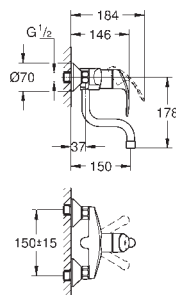

31 509 002

chrome

114.00

Eurosmart
Single-lever sink mixer 1/2"
wall mounted
GROHE StarLight finish
GROHE SilkMove 35 mm ceramic cartridge
mousseur
adjustable flow rate limiter
swivel tubular spout
swivel area 360°
projection 150 mm
integrated temperature limiter
S-unions