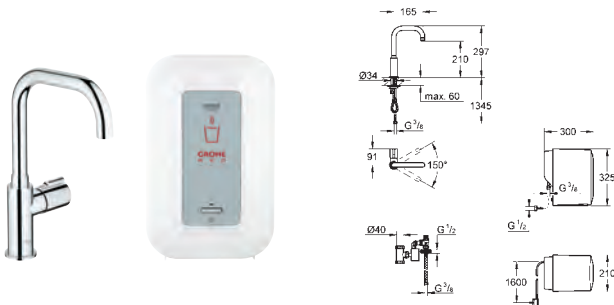

30 147 000 chrome 1,183.00
30 147 DC0 supersteel 1,319.00

GROHE Red Mono
Pillar tap and single-boiler (4 liters)
consisting of:
GROHE Red Mono pillar tap
for boiling water
single hole installation
U - spout
GROHE ChildLock handle for boiling water
certified safety handle with a pull and turn closure
headpart 1/2"
GROHE StarLight finish
GROHE CoolTouch
swivel, insulated tubular spout
stop limiter
flexible connection hoses
protected against backflow
connection for GROHE Red boiler
GROHE Red single boiler
reservoir for 3 liter boiling water
pressure: 1-7 bar
with flexible connection hoses and
connection thread for boiling water
CE approved
power supply 230 V 50 Hz 30
power consumption 2100 W
standby power consumption 15 W
measurements boiler: 325 x 210 x 300 mm