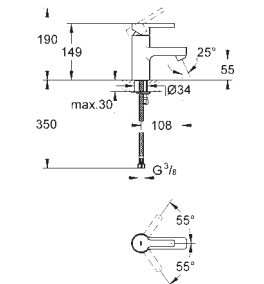

23 106 000 chrome 219.00

Lineare
Single-lever basin mixer 1/2"
S-Size
single hole installation
GROHE SilkMove 35 mm ceramic cartridge
adjustable flow rate limiter
GROHE StarLight chrome finish
rapid installation system
mousseur
smooth body
flexible connection hoses
min. recommended pressure 1.0 bar