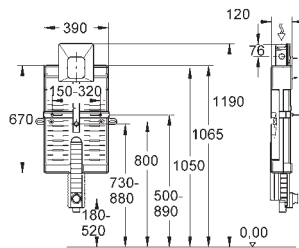

Uniset for urinal
with GROHE Rapido U roughing-in set for urinal
for manual actuation or Tectron infra-red electronic 6 V or 230 V
sound-insulating EPS module for masonry-in with closed surface
rail adaptors for modular fixing for single or series installation
fixing accessories for single installation
height adjustable fitting connections
inlet connection and inlet connecting set
HT-outlet bend Ø 50 mm
threaded bolts M8
fixing material for urinal bowl
water group with stop valve
flow pressure min 0.5 bar
operating pressure max 10 bar
flush aid
functional unit checked ex factory
water supply connections 1/2" outer thread
connecting box for mains supply 230 V
installation box with gasket
Shortable inspection shaft incl. protection during construction phase for sets for final installation with dimensions 116 x 144 mm

37 576 000

chrome

137.00