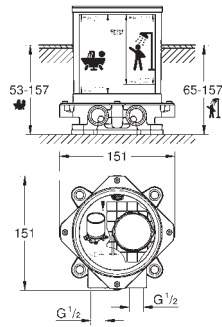

GROHE ALLURE BRILLIANT

Ref. No. Colour Price netto (€)

45 984 001 **chrome** **418.00**

Rough-in set 1/2"
for floor-mounted bath mixers/spouts and shower mixers without finishing trim set
installation plate with 360° horizontal and 3° vertical adjustment
installation depth 53-157 mm for bath mixers/spouts, depth compensation 104 mm
installation depth 65-157 mm for shower mixers, depth compensation 92 mm
two 1/2" female connections (hot/cold supplies)
flushing plug
acoustic isolation mat
gasket
fixing material