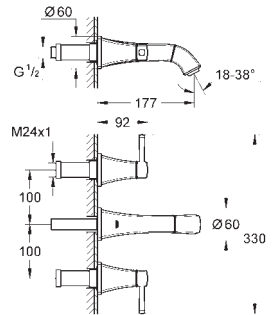

20 414 000 chrome 388.00
20 414 IGO chrome/gold 504.00

Grandera
Three-hole basin mixer 1/2"
S-Size
wall mounted
set for final installation for 29 025 000
without concealed body
valves hot/cold with ceramic headparts 1/2" - 90°
GROHE StarLight chrome finish
GROHE EcoJoy technology for less water and perfect flow
GROHE AquaGuide adjustable mousseur 5.7 l/min
centre distance 200 mm
projection 177 mm

20 415 000 chrome 430.00
20 415 IGO chrome/gold 559.00
ditto, projection 234 mm