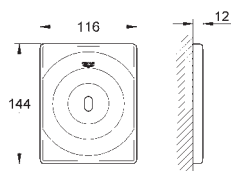

Tectron Surf

Infra-red electronic for Urinal

with infrared sensor for bi-directional communication for monitoring, configuration and service purpose
6 V lithium-battery, type CR-P2
battery lifetime: approx. 7 years (150 actuations a day)
cartridge with solenoid valve and dirt strainer
front plate 116 x 144 mm
flow pressure min 0.5 bar
operating pressure max 10 bar
infra-red control
multistage battery status display
7 pre-set programs:
auto flush
cleaning mode
pre-flush on/off
additional functions and precise settings
by remote control 36 407
adjustable flow time by hand or remote
set for final installation
for Rapido U or Rapido UMB
CE approved

37 321 001

chrome

514.00

37 321 SH1

alpine white

514.00

37 321 SD1

stainless steel

514.00