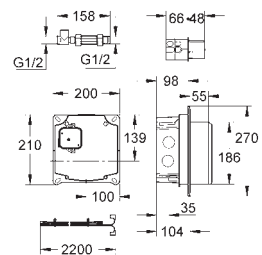

Roughing-in set for infra-red electronic
Allure E 36 235, Europlus E 36 042, Essence E 36 252
for installation with pre-mixed or cold water
installation box for water group with protecting block
installation box for infra-red sensor with protecting block
connecting box for mains supply 230 V
water group with stop valve and flush elbow

38 748 001

chrome

510.00