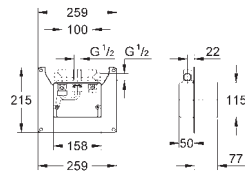

36 122 000

chrome

230.00

Contromix Surf
Concealed mounting box
(for 36 121/36 123)
without finishing trim set
wall mounting box with adhesive
flange for sealing the wall
installation from top or at the sides
stop valve and flush elbow