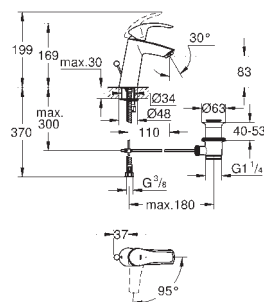

23 393 10E

chrome

104.00

Eurosmart
Single-lever basin mixer 1/2"
M-Size

single hole installation
metal lever

GROHE SilkMove ES 28 mm ceramic cartridge
with energy saving function via cold start
with temperature limiter

GROHE StarLight chrome finish
GROHE EcoJoy mousseur 5.7 l/min
GROHE QuickFix rapid installation system
pop-up waste set 1 1/4"
flexible connection hoses

23 395 10E

chrome

98.00

ditto, smooth body