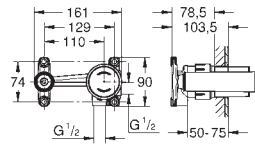

GROHE EURODISC JOY

Ref. No. Colour Price netto (€)

23 429 000 **chrome** **223.00**

Joystick mixer 1/2", concealed body
for 2-hole basin mixers
without finishing trim set
GROHE FeatherControl Joystick cartridge
wall installation
installation device
DR-brass