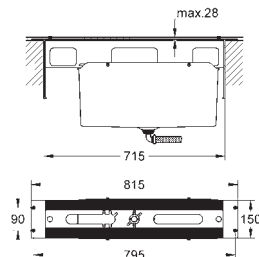

**4/5-hole bath combination (optional)
baseframe for installation under tiled surround**
consisting of:
base frame
drainage box with integrated outlet for splash water

45 388 000 chrome 101.00
Supporting legs for baseframe