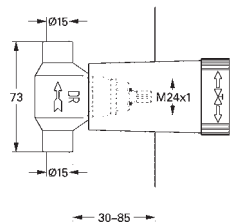

29 801 000 chrome 23.00

Concealed stop-valve, 1/2"
pre-assembled headpart 1/2"
short spindle, protection sleeve
soldered connection Ø15 mm
DR-brass

29 803 000 chrome 38.00

ditto, soldered connection Ø 18 mm

29 804 000 chrome 41.00

ditto, soldered connection Ø 22 mm