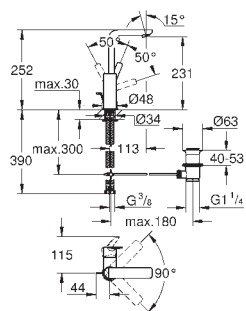

23 106 001 chrome 182.00
23 106 DC1 supersteel 237.00

Lineare
Single-lever basin mixer 1/2"
S-Size
single hole installation
metal lever
GROHE SilkMove 28 mm ceramic cartridge with temperature limiter
GROHE StarLight chrome finish
GROHE EcoJoy SpeedClean mousseur 5.7 l/min
GROHE QuickFix Plus installation system
smooth body with push-open pop-up waste set 1 1/4"
flexible connection hoses

new