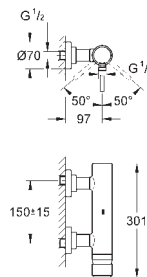

32 650 001 chrome 472.00

Atrio
Single-lever shower mixer 1/2"
wall mounted
GROHE SilkMove 46 mm ceramic cartridge
GROHE StarLight chrome finish
adjustable flow rate limiter
shower bottom outlet 1/2"
with integrated non return-valve
covered S-unions
protected against backflow