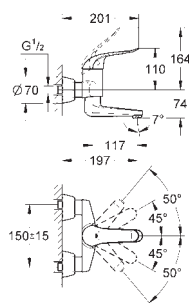

32 767 000 chrome 250.00

Euroeco Special
Single-lever basin mixer 1/2"
wall mounted
GROHE StarLight chrome finish
GROHE SilkMove 46 mm ceramic cartridge
GROHE EcoJoy technology for less water and perfect flow
adjustable flow rate limiter
adjustable temperature limiter
adjustable minimum flow rate
approx. 2.5 l/min
laminar flow straightener 9 l/min.
cast swivel spout, lockable
projection 197 mm
metal lever, lever length 120 mm
S-unions

32 771 000 chrome 285.00
ditto, with lockable S unions, projection 214 mm