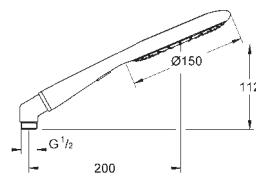

27 634 000 chrome/fired clay 113.00

Rainshower Icon 150
Hand shower 2 sprays
Rain, SmartRain
eco function (reduction of flow rate)
metal elbow adapter for the combination of hand showers with shower hoses
GROHE EcoJoy 9,5 l/min flow limiter
GROHE DreamSpray perfect spray pattern
GROHE StarLight chrome finish
SpeedClean anti-lime system
universal mounting system, fitting all standard shower hoses
suitable for instantaneous heater
min. recommended pressure 1.0 bar

27 633 000 chrome/fired clay 87.00
ditto, with non-restricted flow