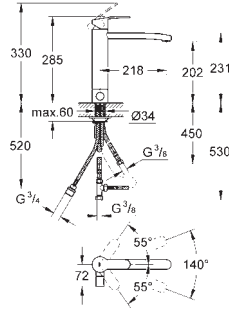

GROHE EUROSTYLE COSMOPOLITAN

Ref. No.

Colour

Price netto (€)

31 153 002

chrome

315.00

Eurostyle Cosmopolitan
Single-lever sink mixer 1/2"
integrated stop valve
medium spout
single hole installation
GROHE StarLight finish
GROHE SilkMove 35 mm ceramic cartridge
mousseur
adjustable flow rate limiter
swivel tubular spout
swivel area 140°
rapid installation system
flexible connection hoses