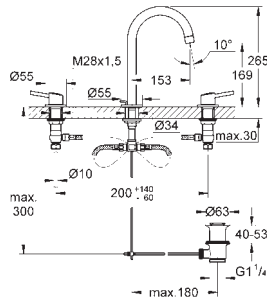

20 216 001 chrome 254.00

Concetto
Three-hole basin mixer 1/2"
L-Size
ceramic headpart 1/2", 90°
GROHE StarLight chrome finish
GROHE QuickFix installation system
with centering support
spout with mousseur
pop-up waste set 1 1/4"
pressure-proof, flexible connection hoses
between middle-body and side valves
union nut with 10.5 mm drilling