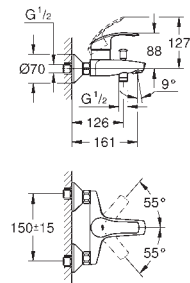

33 300 002 **chrome** **113.00**

Eurosmart
Single-lever bath mixer 1/2"
wall mounted
metal lever
GROHE SilkMove 35 mm ceramic cartridge
with temperature limiter
GROHE StarLight chrome finish
adjustable flow rate limiter
automatic diverter: bath/shower
mousseur
integrated non-return valve in the shower outlet 1/2"
S-unions
metal wall escutcheons
protected against backflow