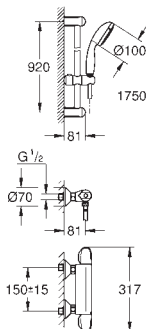

GROHE GROHTHERM 1000

Ref. No.

Colour

Price netto (€)

THERMOSTATS

34 256 003

chrome

259.00

Grotherm 1000
Thermostatic shower mixer 1/2" with shower set
consisting of:
Grotherm 1000 NEW thermostatic shower mixer 1/2"
(34 143 003)
New Tempesta shower set II, 900 mm (27 646 000)
min. recommended pressure 1.0 bar