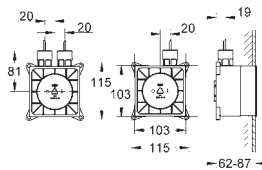

Rainshower F-Series

Rough-in set light set

for use with double light modules (36 359 000)

consisting of:

- 2 rough-in sets (115 x 115 x 62-87 mm)
- 2 cable extensions (5 m each)

36 360 000 chrome 1,046.00