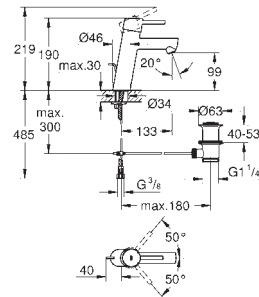

GROHE CONCETTO

Ref. No. Colour Price netto (€)

32 204 10E **chrome** **133.00**

Concetto
Single-lever basin mixer 1/2"
S-Size
single hole installation
metal lever
GROHE SilkMove 28 mm ceramic cartridge
temperature limiter
GROHE StarLight chrome finish
GROHE EcoJoy SpeedClean mousseur 5.7 l/min
GROHE QuickFix installation system
with centering support
pop-up waste set 1 1/4"
flexible connection hoses
acoustic group I in accordance with DIN 4109

32 204 001 **chrome** **133.00**
ditto, with non-restricted flow

32 240 10E **chrome** **129.00**

Concetto
Single-lever basin mixer 1/2"
S-Size
single hole installation
metal lever
GROHE SilkMove 28 mm ceramic cartridge
adjustable flow rate limiter
with temperature limiter
GROHE StarLight chrome finish
GROHE EcoJoy SpeedClean mousseur 5.7 l/min
GROHE QuickFix installation system
with centering support
smooth body
flexible connection hoses
min. recommended pressure 1.0 bar
acoustic group I in accordance with DIN 4109

23 450 001 **chrome** **154.00**

Concetto
Single-lever basin mixer 1/2"
M-Size
single hole installation
metal lever
GROHE SilkMove 28 mm ceramic cartridge
with temperature limiter
GROHE StarLight chrome finish
GROHE EcoJoy SpeedClean mousseur 5.7 l/min
GROHE QuickFix rapid installation system
pop-up waste set 1 1/4"
flexible connection hoses
min. recommended pressure 1.0 bar

new

23 739 001 **chrome** *

Concetto
Single-lever basin mixer 1/2"
L-Size
single hole installation
metal lever
GROHE SilkMove 35 mm ceramic cartridge
adjustable flow rate limiter
GROHE StarLight chrome finish
GROHE EcoJoy mousseur 5.7 l/min
GROHE QuickFix installation system
swivel spout with stop restriction
pop-up waste set 1 1/4"
flexible connection hoses
optional temperature limiter ref. no. 46 375 000
min. recommended pressure 1.0 bar