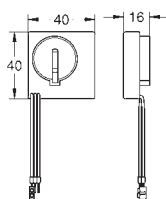

Radio transmitter

for WC receiver module 39 141 000, 38 759 SD0
frequency 868.4 MHz
with option for Dual Flush
can be integrated into a standard electricity box
(measurements according to DIN 49073)
CE approved

INSTALLATION
SYSTEMS