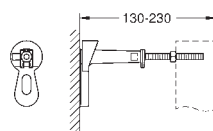

Rapid SL Wall bracket
for on-the-wall installations
for fixing the elements at the brick-wall
or in front of the studded wall
steady vertical adjustment from
130 - 230 mm
cladding for single or series installation
fixing material
2 pieces