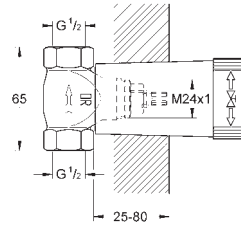

GROHE GROHTHERM CUBE

Ref. No.

Colour

Price netto (€)

29 811 000

chrome

26.00

Concealed valve 1/2"
preassembled ceramic headpart 1/2"
180°
threaded union 1/2"
installation depth adjustable
25 - 80 mm
DR-brass