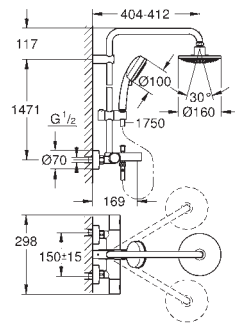

26 223 000

chrome

608.00

New Tempesta Cosmopolitan 160 Shower system with bath thermostat for wall mounting

consisting of:
horizontal swivable 390 mm shower arm
exposed thermostat Grohtherm 1000 Cosmopolitan
with Aquadimmer function
allows change between:
head shower Euphoria Cosmopolitan 160
(28 232 000)
spray pattern: Rain
with ball joint
rotation angle $\pm 15^\circ$
bath inlet
separate diverter for hand shower
hand shower New Tempesta Cosmopolitan 100 (27 571 001)
2 spray patterns:
Rain, Jet
adjustable in height with gliding element
Silverflex shower hose 1750 mm (28 388 000)
GROHE TurboStat compact cartridge
with wax thermoelement
GROHE DreamSpray perfect spray pattern
GROHE StarLight chrome finish
SpeedClean anti-lime system
Inner WaterGuide for a longer life
Twistfree to prevent hose from twisting
**suitable for instantaneous heaters
from 18 kW/h**
minimum flow rate 7 l/min.