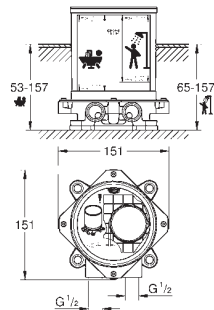

integrated non-return valve in the shower outlet 1/2"

with shower holder

hand shower Euphoria Cosmopolitan Stick (27 806 000) 7.6 l/min.

Silverflex shower hose 1 250 mm (28 362 000)

protected against backflow