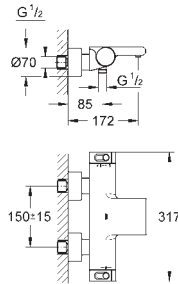

GROHE GROHTHERM 2000

Ref. No.

Colour

Price netto (€)

THERMOSTATS

34 174 001

chrome

339.00

Grotherm 2000
Thermostatic bath mixer 1/2"
wall mounted
100% GROHE CoolTouch consisting of safety housing + S-unions with CoolTouch escutcheons
GROHE StarLight chrome finish
GROHE Aqua Paddle ergonomically shaped handles
GROHE SafeStop at 38°C
GROHE SafeStop Plus (optional) additional temperature limiter at 43° C
GROHE TurboStat compact cartridge with wax thermoelement
integrated mixed water shut off
GROHE AquaDimmer Eco with multiple function:
- integrated Economy button (with economy stop for shower)
- flow control
- diverter: bath/shower
shower bottom outlet 1/2"
GROHE XL Waterfall
flow strainer
built-in non return valves
dirt strainers
protected against backflow
covered S-unions, CoolTouch escutcheons with wall sealing
optional upgrade: GROHE EasyReach shower tray (18 608 001)
GROHE EcoJoy technology for less water and perfect flow

34 176 001

chrome

495.00