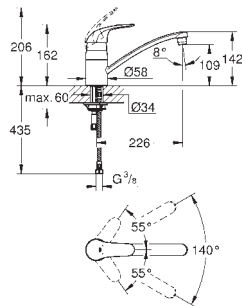

32 750 000

chrome

94.00

Euroeco
Single-lever sink mixer 1/2"
single hole installation
GROHE StarLight finish
GROHE SilkMove 35 mm ceramic cartridge
mousseur
adjustable flow rate limiter
swivel tubular spout
swivel area 140°
metal lever
flexible connection hoses
rapid installation system