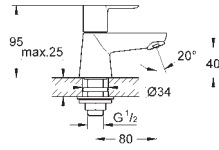

Ref. No. Colour Price netto (€)

20 421 000 **chrome** **59.00**
BauEdge
Pillar tap 1/2"
XS-Size
single hole installation
metal lever
ceramic headpart 1/2", 90°
GROHE StarLight chrome finish
GROHE EcoJoy mousseur 5.7 l/min
fixation nut G 1/2"
min. recommended pressure 1.0 bar