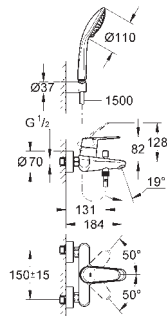

33 395 002 **chrome** **231.00**

Eurodisc Cosmopolitan
Single-lever bath mixer 1/2"
wall mounted
metal lever
GROHE SilkMove 46 mm ceramic cartridge
GROHE StarLight chrome finish
adjustable flow rate limiter
adjustable minimum flow rate
approx. 2.5 l/min
automatic diverter: bath/shower
mousseur
integrated non-return valve in the shower outlet 1/2"
S-unions
protected against backflow
optional temperature limiter ref. no. 46 308 000
acoustic group I in accordance with DIN 4109
with shower set
consisting of:
Euphoria hand shower (27 222 000)
wall shower holder (27 056 000)
Relaxaflex hose 1500 mm 1/2" x 1/2" (28 151 000)