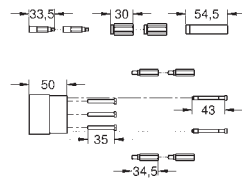

46 807 000 **chrome** **120.00**
ditto, for combination with Allure Brilliant and Eurocube

46 343 000 **chrome** **215.00**

Extension set
50 mm
for universal single-lever mixer for concealed installation 1/2"
for use with bath and shower mixer
for use with all trim set designs and surfaces

46 808 000 **chrome** **320.00**
ditto, for combination with Allure Brilliant and Eurocube