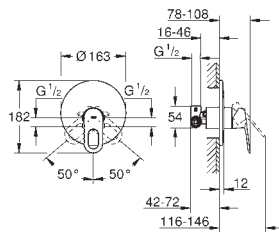

29 080 000

chrome

117.00

BauLoop
Single-lever shower mixer 1/2"

concealed installation
consisting of:
set for final installation
concealed body (33 964)
metal lever
GROHE Longlife 46 mm ceramic cartridge
GROHE StarLight chrome finish
adjustable flow rate limiter
escutcheon- and shaft-sealing
optional temperature limiter ref. no. 46 308 000