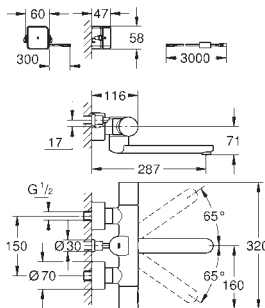

**Eurosmart Cosmopolitan E Bluetooth
Infra-red electronic thermostatic basin mixer, wall mounted**

with infrared sensor and Bluetooth module for bi-directional communication for monitoring, configuration and service purpose with transformer 100-240 V AC, 50-60 Hz, 6.75 V DC

GROHE StarLight finish
GROHE CoolTouch
GROHE EcoJoy technology for less water and perfect flow
GROHE SafeStop at 38°C
swivel cast spout 219 mm
with swivel stop at 130° or fixed
projection 287 mm
laminar mousseur 9 l/min

S-unions
escutcheon covers for S unions
non-return valve
dirt strainers

power connection cable 3.0 m
for use with connection set
39 383 000

with Bluetooth 4.0* for wireless data communication for Apple** and Android devices
Bluetooth range (max. 10 m) varies depending on used materials and walls between transmitter and receiver

monitoring
password protected products
app detects all Bluetooth products in range
auto flush cycles and timing last auto flush
usage per day / 30 days
thermal disinfection cycles and timings last disinfection

configuration
detection range and shut off delay
auto flush
thermal disinfection

cleaning mode
2 on/off timers
identification by name

service
send and save 3 profiles
reset to factory or user settings
hard and software version
CE approved
acoustic group I in accordance with DIN 4109
type of protection faucet IP 59K