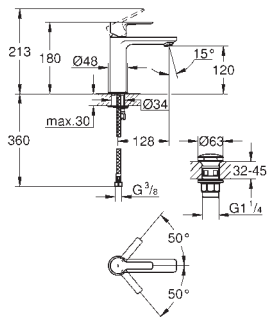

GROHE LINEARE

Ref. No. Colour Price netto (€)

new

32 109 001 chrome 171.00
32 109 DC1 supersteel 222.00

Lineare
Single-lever basin mixer 1/2"
XS-Size
single hole installation
metal lever
GROHE SilkMove 28 mm ceramic cartridge with temperature limiter
GROHE StarLight chrome finish
GROHE EcoJoy SpeedClean mousseur 5.7 l/min
GROHE QuickFix Plus installation system
pop-up waste set 1 1/4"
flexible connection hoses

new

23 791 001 chrome 171.00
23 791 DC1 supersteel 222.00

Lineare
Single-lever basin mixer 1/2"
XS-Size
single hole installation
metal lever
GROHE SilkMove 28 mm ceramic cartridge with temperature limiter
GROHE StarLight chrome finish
GROHE EcoJoy SpeedClean mousseur 5.7 l/min
GROHE QuickFix Plus installation system
smooth body with push-open pop-up waste set 1 1/4"
flexible connection hoses

new

32 114 001 chrome 182.00
32 114 DC1 supersteel 237.00

Lineare
Single-lever basin mixer 1/2"
S-Size
single hole installation
metal lever
GROHE SilkMove 28 mm ceramic cartridge with temperature limiter
GROHE StarLight chrome finish
GROHE EcoJoy SpeedClean mousseur 5.7 l/min
GROHE QuickFix Plus installation system
pop-up waste set 1 1/4"
flexible connection hoses

new

23 106 001 chrome 182.00
23 106 DC1 supersteel 237.00

Lineare
Single-lever basin mixer 1/2"
S-Size
single hole installation
metal lever
GROHE SilkMove 28 mm ceramic cartridge with temperature limiter
GROHE StarLight chrome finish
GROHE EcoJoy SpeedClean mousseur 5.7 l/min
GROHE QuickFix Plus installation system
smooth body with push-open pop-up waste set 1 1/4"
flexible connection hoses

new

23 296 001 chrome 239.00
23 296 DC1 supersteel 311.00