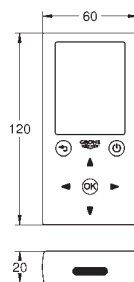

36 407 001

chrome

289.00

Remote control
for all GROHE one eye infra-red products as of 06/2015
and GROHE Blue Home
monitoring
consumption and usage data
thermal disinfection cycles (infrared faucets)
auto flush cycles (infrared faucets)
cleaning mode cycles (GROHE Blue Home)
filter and CO₂ capacity (GROHE Blue Home)
configuration
cleaning mode on/off
thermal disinfection (infrared faucets)
detection range
shut off delay (infrared faucets)
auto flush (infrared faucets)
filter capacity (GROHE Blue Home)
service
send and save profile
reset to factory or user settings
filter capacity (GROHE Blue Home)
demo mode
error codes (GROHE Blue Home)
3 x 1.5 V AAA DC battery supply

SPECIAL FITTINGS