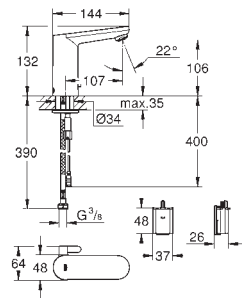

GROHE EUROSMART COSMOPOLITAN E

Ref. No.

Colour

Price netto (€)

36 327 001

chrome

340.00

**Eurosmart Cosmopolitan E
Infra-red electronic basin mixer 1/2" with mixing device
and adjustable temperature limiter**

with infrared sensor for bi-directional communication for monitoring, configuration and service purpose

6 V lithium-battery, type CR-P2

battery lifetime: approx. 7 years (150 actuations a day)

GROHE EcoJoy mousseur 5.7 l/min

flexible connection hoses

non-return valve

dirt strainers

with integrated solenoid valve

external battery

rapid installation system

multistage battery status display

7 pre-set programs:

auto flush

thermal disinfection

cleaning mode

additional functions and precise settings

by remote control 36 407

CE approved

acoustic group I in accordance with DIN 4109

type of protection faucet IP 59K

min. recommended pressure 1.0 bar

36 331 001

chrome

353.00

ditto, with pop-up waste set 1 1/4"

new

36 422 000

chrome

375.00