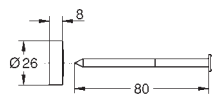

Rainshower SmartControl
Compensation disc
for Rainshower SmartControl systems
26 250, 26 361, 26 379
stackable