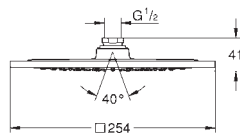

Rainshower F-Series 10"

Head shower 1 spray

Rain spray

254 x 254 mm

metal

ball joint ± 20° rotatable

connection thread 1/2"

GROHE EcoJoy 9,5 l/min flow limiter

GROHE DreamSpray perfect spray pattern

GROHE StarLight chrome finish

SpeedClean anti-lime system

suitable for instantaneous heater

min. recommended pressure 1.0 bar

27 271 000 **chrome** 430.00

ditto, with non-restricted flow