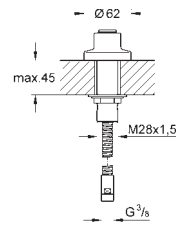

GROHE SHOWER ACCESSORIES

Ref. No.

Colour

Price netto (€)

27 151 000

chrome

94.00

Lead-through for pull-out showers
for bath rim installation and under
tiled surround

Lead-through for shower hose
shower hose 1/2" x 3/8",
2000 mm (28 158 000)

**The lead-through can be combined
with all hand showers**
GROHE StarLight chrome finish