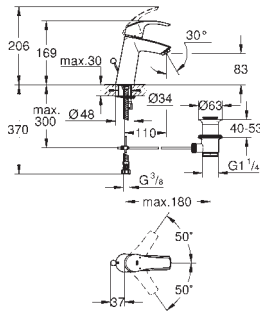

23 322 001 **chrome** **104.00**

Eurosmart
Single-lever basin mixer 1/2"
M-Size
single hole installation
metal lever
GROHE SilkMove 28 mm ceramic cartridge
with temperature limiter
GROHE StarLight chrome finish
GROHE EcoJoy mousseur 5.7 l/min
GROHE QuickFix rapid installation system
pop-up waste set 1 1/4"
flexible connection hoses