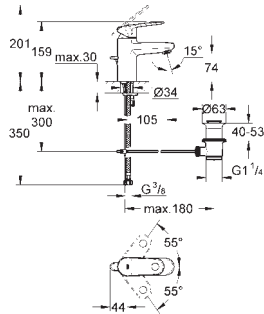

Essentials

Selection Cube

Arena Cosmopolitan

GROHE EUROPLUS

Ref. No. Colour Price netto (€)

33 156 002 chrome 182.00

Europlus
Single-lever basin mixer 1/2"
XS-Size
single hole installation
 metal lever
GROHE SilkMove 28 mm ceramic cartridge
GROHE StarLight chrome finish
 rapid installation system
 adjustable mousseur
 pop-up waste set 1 1/4"
 flexible connection hoses