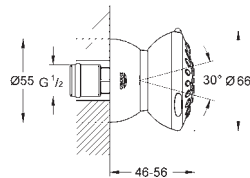

27 066 000 chrome 125.00

Relaxa 65
Side shower 2 sprays
Normal, Eco spray
ball-joint
GROHE DreamSpray perfect spray pattern
GROHE StarLight chrome finish
SpeedClean anti-lime system
Inner WaterGuide for a longer life
minimum flow rate 4 l/min.
min. recommended pressure 1.0 bar