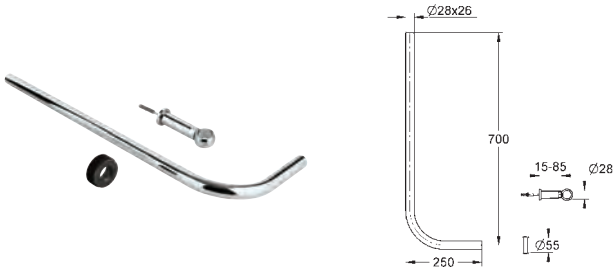

GROHE WC FLUSH VALVES

Ref. No.

Colour

Price netto (€)

38 251 000

chrome

54.00

Flush pipe
for WC flush valve
Ø 28 x 1 mm
700 x 250 mm
straight
brass
flush pipe fixing device
for distance to the wall from 15 - 85 mm
connector