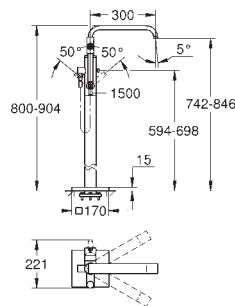

32 754 001 chrome 2,084.00

Allure
Single-lever bath mixer 1/2"

floor-mounted
set for final installation for
45 984
without roughing-in-set
GROHE SilkMove 46 mm ceramic cartridge
GROHE StarLight chrome finish
automatic diverter: bath/shower
swivel spout with mousseur and stop limiter
projection 300 mm
integrated non-return valve in the shower outlet 1/2"
with shower holder
Sena hand shower
shower hose 1500 mm
protected against backflow
min. recommended pressure 1.0 bar
shower hose 49"