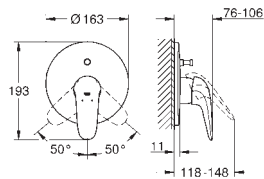

29 099 003
29 099 LS3

chrome
moon white/chrome

131.00
170.00

Eurostyle
Single-lever bath mixer
set for final installation for
35 501 000
without concealed body
solid metal lever
GROHE StarLight chrome finish
GROHE QuickFix covered fixation
automatic diverter: bath/shower
escutcheon- and shaft-sealing
metal wall escutcheons

35 501 000
**GROHE Rapido E Universal single-lever
mixer for concealed installation**

chrome

97.00