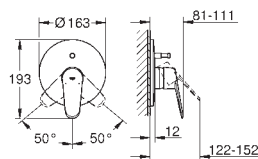

19 548 002 **chrome** **159.00**
19 548 LS2 **moon white/chrome** **205.00**

Eurodisc Cosmopolitan
Single-lever bath mixer
set for final installation for
35 501 000
without concealed body
metal lever
GROHE StarLight chrome finish
automatic diverter: bath/shower
escutcheon- and shaft-sealing
wall escutcheon
covered fixing

35 501 000 **chrome** **97.00**
GROHE Rapido E Universal single-lever
mixer for concealed installation