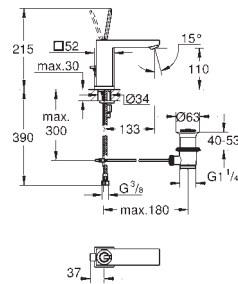

23 657 000 chrome 230.00

Eurocube Joy
Single-lever basin mixer 1/2"
M-Size
single hole installation
metal lever
GROHE FeatherControl Joystick cartridge
GROHE StarLight finish
GROHE EcoJoy SpeedClean mousseur 5.7 l/min
GROHE QuickFix Plus installation system
pop-up waste set 1 1/4"
flexible connection hoses