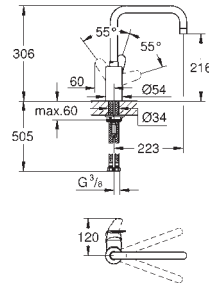

GROHE EURODISC COSMOPOLITAN

KITCHEN FITTINGS

GROHE
SilkMove

GROHE
StarLight

GROHE EURODISC COSMOPOLITAN

Ref. No.

Colour

Price netto (€)