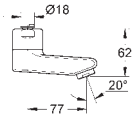

Spout
length
77 mm
GROHE StarLight chrome finish

13 137 000 chrome 139.00
Length 115 mm

13 138 000 chrome 166.00
Length 175 mm

SPECIAL FITTINGS