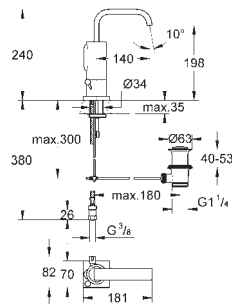

36 234 000

chrome

955.00

Allure E
Infra-red electronic basin mixer 1/2" with mixing device, adjustable temperature limiter and waste set
single hole installation
6 V lithium-battery, type CR-P2
GROHE StarLight chrome finish
GROHE EcoJoy 6.0 l/min. flow limiter
U - spout
mousseur
solenoid valve integrated in housing
flexible connection hoses
dirt strainers
rapid installation system
multistage battery status display
automatically safety stop after 60 sec. (factory set)
additional functions and precise settings
by remote control 36 407
automatic flushing after 1 or 3 days without use
thermal disinfection for 3.5 or 11 min
CE approved
acoustic group I in accordance with DIN 4109
type of protection faucet IP 59K