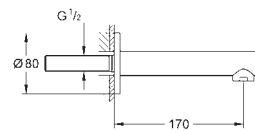

13 280 001 chrome 96.00

Concetto
Bath spout
wall mounted
GROHE StarLight chrome finish
mousseur
male thread 1/2"
min. recommended pressure 1.0 bar