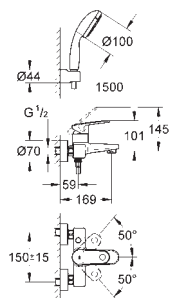

33 547 002 **chrome** **278.00**

Europlus
Single-lever bath mixer 1/2"
metal lever
GROHE SilkMove 46 mm ceramic cartridge
temperature limiter
GROHE StarLight chrome finish
adjustable flow rate limiter
adjustable minimum flow rate
approx. 2.5 l/min
automatic diverter: bath/shower
SpeedClean mousseur
integrated non-return valve in the shower outlet 1/2"
S-unions
protected against backflow
with shower set
hand shower Euphoria 110 Champagne (27 222 000)
wall shower holder (28 622 000)
Relexaflex hose 1500 mm 1/2" x 1/2" (28 151 000)
certificate applied for