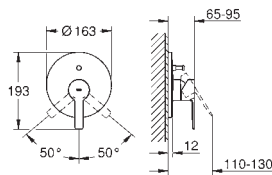

Lineare
Single-lever shower mixer

set for final installation for
35 501 000
without concealed body
metal lever

GROHE StarLight chrome finish
escutcheon- and shaft-sealing
metal escutcheon
covered fixing

35 501 000 chrome 97.00
**GROHE Rapido E Universal single-lever
mixer for concealed installation**

new

19 297 001 chrome 174.00
19 297 DC1 supersteel 226.00

Lineare
Single-lever bath mixer

set for final installation for
35 501 000
without concealed body
metal lever

GROHE StarLight chrome finish
automatic diverter: bath/shower
escutcheon- and shaft-sealing
metal escutcheon
covered fixing

35 501 000 chrome 97.00
**GROHE Rapido E Universal single-lever
mixer for concealed installation**

new