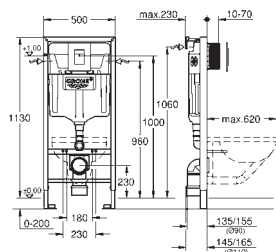

Rapid SL 4-in-1 set for WC flushing cistern GD 2

with small maintenance access

1.13 m installation height

for on-the-wall installations or studded walls
powder coated steel frame, self-supporting
for dry-cladding, completely pre-assembled
with fixed connections

for single or rail installation

quick adjustment, lockable, fixing material
TUV approved

2 WC fixing bolts, fixing device for ceramic

WC ceramics with small bearing area (less than 205 mm)

require additional accessory 38 779 000

distance of fixing bolts 180/230 mm

outlet bend Ø 90 mm, depth adjustable

reducer Ø 90/110 mm

inlet and outlet connecting set

flushing cistern GD 2, 6 - 9 l

adjustment ex factory 6 l and 3 l

pneumatic discharge valve offering 3 modes of

operation: dual flush or start/stop or single flush

water supply from left/right or back

low noise (group I acc. to

German Noise Specification)

insulated against condensation

1/2" water supply connection including

integrated angle valve and push fit

flexible hose union

no tools required for the installation

of the inspection shaft incl. protection

during construction phase

for vertical or horizontal use

accessories for on-the-wall installation

including wall plate Skate Cosmopolitan

for dual flush or start & stop actuation

vertical and horizontal installation

156 x 197 mm, chrome, made of ABS

GROHE StarLight chrome finish

WC set for noise protection

INSTALLATION
SYSTEMS