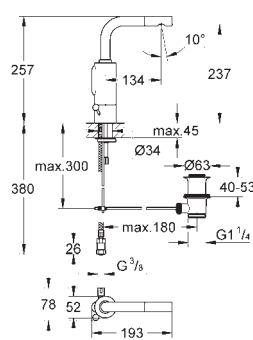

Essence E
Infra-red electronic basin mixer 1/2" with mixing device, adjustable temperature limiter and waste set
single hole installation
6 V lithium-battery, type CR-P2
GROHE StarLight chrome finish
GROHE EcoJoy 5.0 l/min. flow limiter
safety shutdown circuit
mousseur
solenoid valve integrated in housing
flexible connection hoses
dirt strainers
rapid installation system
multistage battery status display
automatically safety stop after 60 sec. (factory set)
additional functions and precise settings
by remote control 36 407
automatic flushing after 1 or 3 days without use
thermal disinfection for 3.5 or 11 min
CE approved
acoustic group I in accordance with DIN 4109
type of protection faucet IP 59K