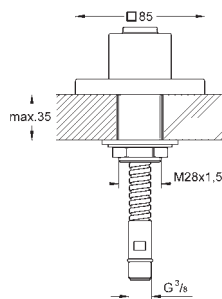

27 930 000

chrome

186.00

Allure F-digital

Lead-through for pull-out showers
for bath rim installation and under
tiled surround

Lead-through for shower hose
shower hose 1/2" x 3/8",
2000 mm (28 158 000)

**The lead-through can be combined
with all hand showers**
GROHE StarLight chrome finish

SHOWERS