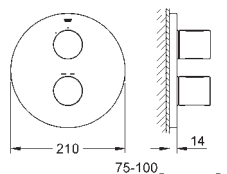

19 467 000 chrome 336.00

19 467 LSO moon white/chrome 402.00

Grotherm 3000 Cosmopolitan
Thermostatic shower mixer
set for final installation for
GROHE Rapido T 35 500 000
wall escutcheon with **GROHE QuickFix** (covered
escutcheon- and shaft sealing, covered fixing)
GROHE StarLight chrome finish
GROHE SafeStop at 38°C
GROHE SafeStop Plus (optional) additional
temperature limiter at 43° C
volume handle with **GROHE EcoButton** (economy
button with individually adjustable economy stop)
Carbodur ceramic headpart 1/2", 180°
without concealed body

35 500 000 chrome 231.00

**GROHE Rapido T Universal thermostatic
mixer for concealed installation**