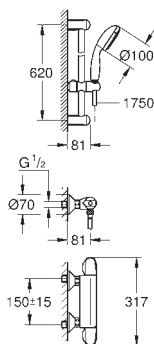

34 151 003

chrome

255.00

Grotherm 1000
Thermostatic shower mixer 1/2" with shower set
consisting of:
Grotherm 1000 NEW thermostatic shower mixer 1/2"
(34 143 003)
New Tempesta shower set II, 600 mm (27 598 000)
min. recommended pressure 1.0 bar