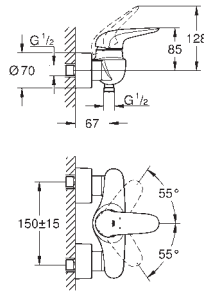

23 722 003
23 722 LS3

chrome
moon white/chrome

117.00
152.00

Eurostyle
Single-lever shower mixer 1/2"
wall mounted
solid metal lever
GROHE SilkMove 35 mm ceramic cartridge
with temperature limiter
GROHE StarLight chrome finish
adjustable flow rate limiter
shower outlet 1/2" with integrated non-return valve
covered S-unions
metal wall escutcheons
protected against backflow