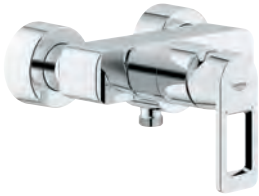

Ref. No. Colour Price netto (€)

32 637 000 **chrome** **223.00**

Quadra
Single-lever shower mixer 1/2"
wall mounted
GROHE SilkMove 46 mm ceramic cartridge
GROHE StarLight chrome finish
adjustable flow rate limiter
shower bottom outlet 1/2"
with integrated non return-valve
covered S-unions
protected against backflow