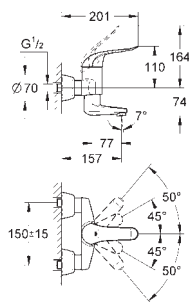

32 770 000 chrome 221.00

Euroeco Special
Single-lever basin mixer 1/2"
wall mounted
GROHE StarLight chrome finish
GROHE SilkMove 46 mm ceramic cartridge
GROHE EcoJoy technology for less water and perfect flow
adjustable flow rate limiter
adjustable temperature limiter
adjustable minimum flow rate
approx. 2.5 l/min
laminar flow straightener 9 l/min.
cast swivel spout, lockable
projection 157 mm
metal lever, lever length 120 mm
S-unions

32 768 000 chrome 264.00
ditto, with lockable S unions, projection 174 mm