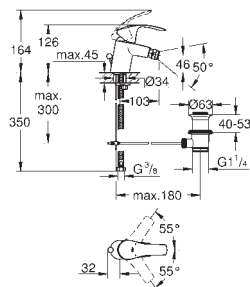

23 789 002 **chrome** **73.00**

Eurosmart
Single-lever bidet mixer 1/2"
S-Size
single hole installation
metal lever
GROHE SilkMove 35 mm ceramic cartridge
adjustable flow rate limiter
with temperature limiter
GROHE StarLight chrome finish
GROHE EcoJoy mousseur 3.8 l/min
GROHE QuickFix rapid installation system
with ball joint
pop-up waste set 1 1/4"
flexible connection hoses

32 929 002 **chrome** **90.00**
ditto, with **GROHE EcoJoy** mousseur 5.7 l/min