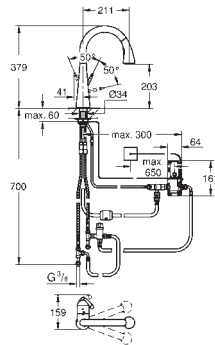

GROHE ZEDRA / ZEDRA TOUCH

KITCHEN FITTINGS

GROHE
SilkMove

GROHE
StarLight

GROHE ZEDRA / ZEDRA TOUCH

Ref. No. Colour Price netto (€)

30 219 001 chrome 699.00
30 219 DC1 supersteel 915.00

Zedra Touch
Electronic single-lever sink mixer 1/2"
Touch: activation of water via skin contact
battery supply 6 V lithium-battery, type CR-P2
CE approved
solenoid valve
fixed value mixing valve
automatically safety stop after 60 sec. (factory set)
type of protection IP 44
GROHE SilkMove 46 mm ceramic cartridge
pull-out dual spray control -
switches back and forth between
regular flow and spray
diverter: mousseur/**SpeedClean** shower jet
automatic return to mousseur
adjustable flow rate limiter
swivel tubular spout
swivel area 360°
protected against backflow
flexible connection hoses
rapid installation system