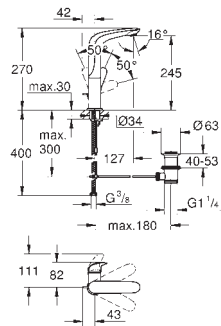

23 718 003 chrome 165.00
23 718 LS3 moon white/chrome 215.00

Eurostyle
Single-lever basin mixer 1/2"
L-Size
single hole installation
solid metal lever
with temperature limiter
GROHE StarLight chrome finish
GROHE EcoJoy mousseur 5.7 l/min
GROHE QuickFix rapid installation system
swivel cast spout
swivel area 360°
pop-up waste set 1 1/4"
flexible connection hoses