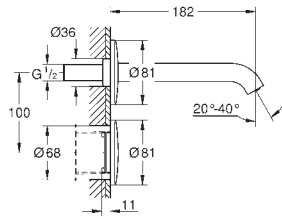

GROHE ESSENCE E

Ref. No.

Colour

Price netto (€)

new

36 447 000

chrome

680.00