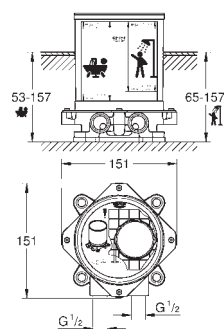

45 984 001 **chrome** **418.00**

Rough-in set 1/2"
for floor-mounted bath mixers/spouts and shower mixers
without finishing trim set
installation plate with 360° horizontal and 3° vertical adjustment
installation depth 53-157 mm for bath mixers/spouts, depth compensation 104 mm
installation depth 65-157 mm for shower mixers, depth compensation 92 mm
two 1/2" female connections (hot/cold supplies)
flushing plug
acoustic isolation mat
gasket
fixing material