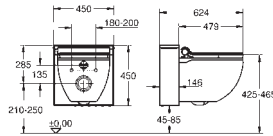

GROHE Hygiene decalcification program, unique 70°C hot water cleaning for entire water system, automatic shower cleaning before and after every use

GROHE DreamSpray technology

separate water way for lady spray

aerated shower spray

oscillating spray (automatic forward and reverse motion of the spray)

pulsating spray for massage

adjustable spray intensity

automatic pre- and post-rinsing of spray nozzle with fresh water

warm water with adjustable temperature

Other function

warm air dryer with adjustable temperature

odor extraction with filter

Duroplast WC seat and lid with soft close function

push and turn seat control operation

4 programmable user profiles for remote controller

power switch

inside night lighting

hidden water supply and power supply connections

includes:

touchscreen remote control with wall-mounted holder

batteries for remote controller

active carbon filter

fixing and connecting material

flush pipe

installation guide, manual

cable with system plug on device

pressure 0.1 - 1.0 MPa (1 - 10 bar)

nominal voltage 220-240 V AC 1400 W

main frequency 50-60 Hz

type of protection IPX4

complying with EN 1717/13077

CE approved

SH0:

alpine white ceramic, housing, front, seat and lid

LPO:

alpine white ceramic, front, seat and lid

matt chrome housing

LDO:

alpine white ceramic, seat and lid

matt chrome housing

red front

LKO:

alpine white ceramic, seat and lid

matt chrome housing

black front