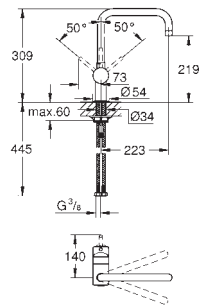

GROHE MINTA / MINTA TOUCH

Ref. No.

Colour

Price netto (€)

32 488 000
32 488 DC0

chrome
supersteel

219.00
263.00

Minta
Single-lever sink mixer 1/2"
U - spout
single hole installation
GROHE StarLight finish
GROHE SilkMove 46 mm ceramic cartridge
adjustable flow rate limiter
selectable swivel area : 0° / 150° / 360°
swivel tubular spout
flexible connection hoses
rapid installation system
optional temperature limiter ref. no. 46 308 000