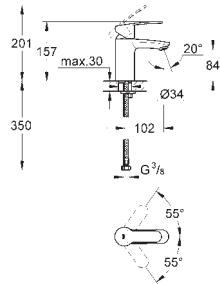

32 468 20E chrome 116.00

Eurostyle Cosmopolitan
Single-lever basin mixer 1/2"
S-Size
single hole installation
metal lever
GROHE SilkMove 35 mm ceramic cartridge
adjustable flow rate limiter
adjustable minimum flow rate
approx. 2.5 l/min
temperature limiter
GROHE StarLight chrome finish
GROHE EcoJoy SpeedClean mousseur 5.7 l/min
GROHE EcoJoy technology for less water and perfect flow
GROHE QuickFix installation system
with centering support
smooth body
flexible connection hoses
min. recommended pressure 1.0 bar
acoustic group I in accordance with DIN 4109