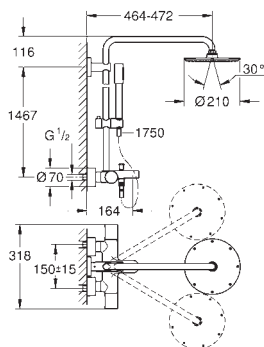

27 641 000

chrome

1,082.00

Rainshower System 210

Shower system with bath thermostat for wall mounting

consisting of:

horizontal swivable 450 mm shower arm
exposed thermostat with
Aquadimmer function
allows change between:
Head shower Rainshower Cosmopolitan 210 (28 373 000)
with ball joint, rotation angle $\pm 15^\circ$
bath inlet
separate diverter for hand shower Sena (28 341 000)
adjustable in height with gliding element (12 140 000)
metal shower hose 1750 mm (27 178 000)

GROHE EcoJoy 9,5 l/min flow limiter

GROHE TurboStat compact cartridge

with wax thermoelement

GROHE CoolTouch

GROHE DreamSpray perfect spray pattern

GROHE StarLight chrome finish

SpeedClean anti-lime system

Inner WaterGuide for a longer life

suitable for instantaneous heaters

from 18 kW/h

minimum flow rate 7 l/min.

min. recommended pressure 1.0 bar