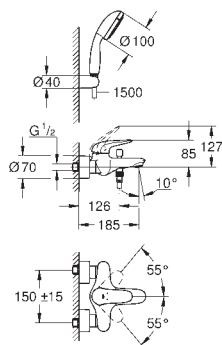

23 729 003 **chrome** **166.00**

Eurostyle
Single-lever bath mixer 1/2"
wall mounted
solid metal lever
GROHE SilkMove 35 mm ceramic cartridge
with temperature limiter
GROHE StarLight chrome finish
adjustable flow rate limiter
automatic diverter: bath/shower
mousseur
shower outlet 1/2" with integrated non-return valve
covered S-unions
metal wall escutcheons
with shower set Tempesta
consisting of:
hand shower New Tempesta 100, 2 sprays, 9.5 l/min (26 161 000)
wall shower holder (28 605 000)
Relexaflex hose 1500 mm 1/2" x 1/2" (28 151 000)