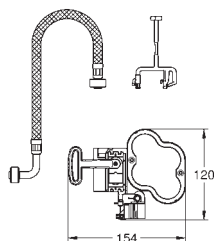

Radio electronic

for WC with flushing cistern GD2
receiver modul 868,4 MHz
for wall sender 39 142 000 or radio transmitter 38 758 000
for support rails for the disabled with radio transmitter of Hewi, Keuco, Lehnen, Normbau, Pressalit, AMS, Deubad, Erlau, FRELU, FSB
servo motor
integrated battery box for 4 x 1.5 V Mono D (LR20)
adjustable flush volume
72 h flushing can be activated
Dual Flush possible (6/3 or 9/4.5 l)
WC actuation plate and batteries are not included
CE approved

39 142 000

chrome

221.00