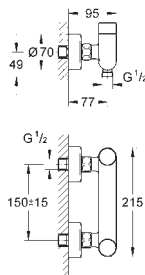

36 320 000

chrome

415.00

Eurosmart Cosmopolitan T
Self-closing shower mixer 1/2" with mixing device
and adjustable temperature limiter

wall mounted
GROHE StarLight chrome finish
mixing device with hot water stop-valve
hose connection G 1/2"
3 adjustable flow times: short - medium - long
(factory setting: medium), approx. 7, 15, 30 sec
(pressure dependent)
pressure range 0.5 to 6 bar
S-unions, non-return valve
dirt strainers