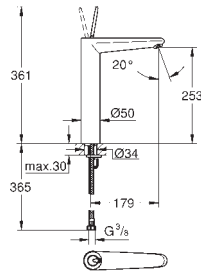

23 428 000 chrome 278.00
23 428 LSO moon white/chrome 362.00

Eurodisc Joy
Single-lever basin mixer 1/2"
XL-Size
single hole installation
metal lever
for free-standing basins
GROHE FeatherControl Joystick cartridge
GROHE EcoJoy SpeedClean mousseur 5.7 l/min
GROHE StarLight chrome finish
GROHE QuickFix Plus installation system
smooth body
flexible connection hoses