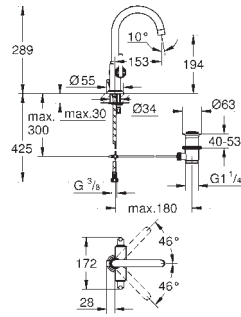

GROHE ATRIO JOTA

Ref. No. Colour Price netto (€)

21 022 000 chrome 443.00

Atrio
One-hole basin mixer, 1/2"
L-Size
ceramic headparts 1/2", 90°
GROHE StarLight chrome finish
rapid installation system
swivel tubular spout
with mousseur and stop limiter
pop-up waste set 1 1/4"
flexible connection hoses
with Jota handle