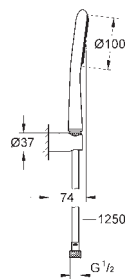

27 383 000

chrome

95.00

**Rainshower Icon 100
Wall holder set 1 spray**

consisting of:

hand shower Icon 100 (27 377 000)
wall shower holder (27 056 000)
Silverflex shower hose 1 250 mm (28 362 000)

GROHE EcoJoy 9,5 l/min flow limiter

GROHE DreamSpray perfect spray pattern

GROHE StarLight chrome finish

SpeedClean anti-lime system

Twistfree to prevent hose from twisting

suitable for instantaneous heater