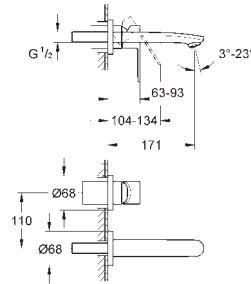

metal lever
ceramic headparts 1/2", 90°
GROHE StarLight chrome finish
GROHE QuickFix installation system
with centering support
spout with mousseur
pop-up waste set 1 1/4"
pressure-proof, flexible connection hoses
between middle-body and side valves
union nut with 10.5 mm drilling