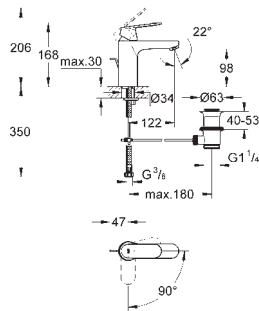

GROHE SILKMOVE ES

Ref. No.

Colour

Price netto (€)

23 396 00E

chrome

120.00

Eurosmart Cosmopolitan
Single-lever basin mixer 1/2"
M-Size

single hole installation
metal lever

GROHE SilkMove ES 35 mm ceramic cartridge
with energy saving function via cold start
adjustable flow rate limiter
adjustable minimum flow rate
approx. 2.5 l/min
temperature limiter

GROHE StarLight chrome finish
GROHE EcoJoy mousseur 5.7 l/min
GROHE QuickFix installation system
with centering support
pop-up waste set 1 1/4"
flexible connection hoses
min. recommended pressure 1.0 bar