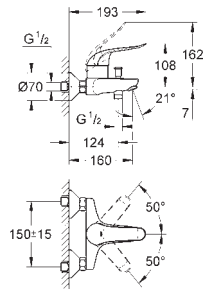

32 783 000 **chrome** **140.00**

Euroeco Special
Single-lever bath mixer 1/2"
wall mounted
GROHE StarLight chrome finish
GROHE SilkMove 46 mm ceramic cartridge
GROHE EcoJoy technology for less water and perfect flow
adjustable flow rate limiter
automatic diverter:
bath/shower
mousseur
integrated non-return valve
metal lever, lever length 120 mm
temperature limiter, S-unions
protected against backflow
without shower set