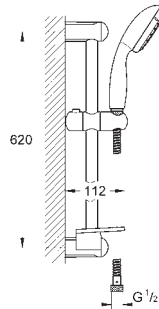

27 926 000 chrome 61.00

**New Tempesta 100
Shower rail set 2 sprays**
consisting of:
hand shower (27 597 00E)
shower rail, 600 mm (27 523 000)
Relaxaflex hose 1750 mm 1/2" x 1/2" (28 154 000)
GROHE EasyReach tray (27 596 000)
GROHE CoolTouch
GROHE DreamSpray perfect spray pattern
GROHE StarLight chrome finish
SpeedClean anti-lime system
Inner WaterGuide for a longer life
ShockProof silicone ring prevents damages
caused by shower falling
suitable for instantaneous heater
min. recommended pressure 1.0 bar