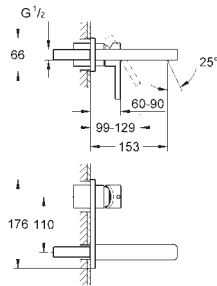

19 409 000 **chrome** 239.00

Lineare
Two-hole basin mixer
S-Size
wall mounted
set for final installation for
23 571 000
without concealed body
with metal plate
GROHE StarLight chrome finish
mousseur
centre distance 110 mm
projection 153 mm

23 444 000 **chrome** 278.00
ditto, projection 215 mm