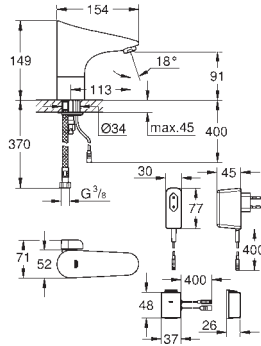

GROHE BLUETOOTH MONITORING

Ref. No.

Colour

Price netto (€)

36 411 000

chrome

815.00

Europlus E Bluetooth

Infra-red electronic basin tap 1/2" with mixing device

with infrared sensor and Bluetooth module for bi-directional communication for monitoring, configuration and service purpose with plug transformer 100-240 V AC, 50-60 Hz, 6.75 V DC rapid installation system

mixing device with adjustable hot water limiter

GROHE StarLight finish

GROHE EcoJoy mousseur 5.7 l/min

with integrated solenoid valve

integrated non-return valves and dirt strainers

with Bluetooth 4.0* for wireless data communication

for Apple** and Android devices

Bluetooth range (max. 10 m) varies depending on used

materials and walls between transmitter and receiver

monitoring

password protected products

app detects all Bluetooth products in range

auto flush cycles and timing last auto flush

usage per day / 30 days

thermal disinfection cycles and timings last disinfection

configuration

detection range and shut off delay

auto flush

thermal disinfection

cleaning mode

2 on/off timers

identification by name

service

send and save 3 profiles

reset to factory or user settings

hard and software version

CE approved

acoustic group I in accordance with DIN 4109

type of protection faucet IP 59K

36 413 000

chrome

658.00