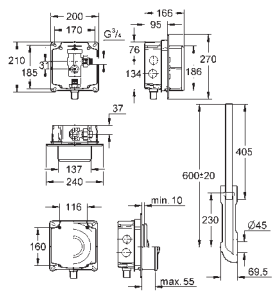

37 048 000

chrome

394.00

Flush valve for WC
concealed installation
3/4"

with **connection** to solenoid valve

stop valve

6 l flush

flow pressure range from 1.2 - 5.0 bar

with flow rate adjustment

2 m connecting cable

box for concealed installation with
flush elbow

concealed flush pipe

without electronic actuation

37 102 SH0

alpine white

24.00

Inlet set

connecting pipe from flush pipe of

concealed flush valve 6 to 9l and

concealed flushing cistern to

pedestal WC

connector

escutcheon