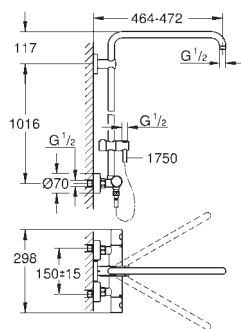

Twistfree to prevent hose from twisting

suitable for instantaneous heaters

from 18 kW/h

minimum flow rate 7 l/min.

min. recommended pressure 1.0 bar

optional upgrade: **GROHE EasyReach** tray (26 362)

26 241 000