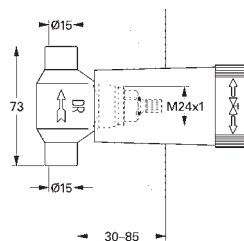

Concealed stop-valve, 1/2"
pre-assembled headpart 1/2"
short spindle, protection sleeve
soldered connection Ø15 mm
DR-brass
29 803 000 chrome 38.00
ditto, soldered connection Ø 18 mm
29 804 000 chrome 41.00
ditto, soldered connection Ø 22 mm