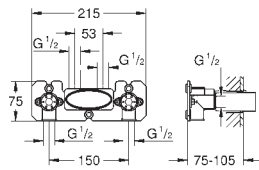

Ref. No.

Colour

Price netto (€)

26 449 000

chrome

114.00

Grotherm SmartControl
Concealed body for exposed/concealed variants
 wall mounted
 2 outlets 1/2"
 installation depth 75 - 105 mm
 flushing plug
 wall sealing
 installation device