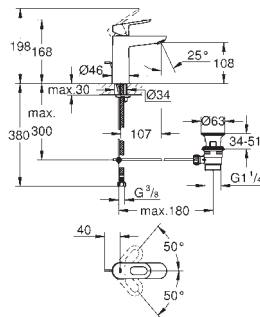

23 336 000 **chrome** **71.00**
 ditto, with retractable chain

23 337 000 **chrome** **71.00**
 ditto, smooth body

new

23 762 000 **chrome** **77.00**
BauLoop
Single-lever basin mixer 1/2"
M-Size
single hole installation
 metal lever
GROHE Longlife 28 mm ceramic cartridge
GROHE StarLight chrome finish
 GROHE EcoJoy mousseur 5.7 l/min
 rapid installation system
 pop-up waste set 1 1/4"
 flexible connection hoses