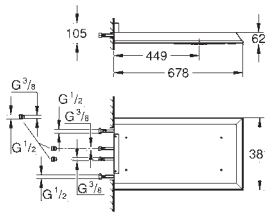

GROHE HEAD AND SIDE SHOWERS

Ref. No. Colour Price netto (€)

27 938 001 **chrome** 2,956.00

Rainshower F-Series 15"
Head shower 3 sprays

Rain, Bokoma Spray, Waterfall and combinations
381 mm (width) x 60 mm (height) x 677 mm (depth)
metal

GROHE DreamSpray perfect spray pattern

GROHE StarLight chrome finish

GROHE XL Waterfall extra wide waterfall spray

SpeedClean anti-lime system

flow of single spray at 3 bar:

1 x Rain spray 300 mm: approx. 20 l/min

2 x XL Waterfall: 1 x Waterfall 20 l, 2 x Waterfall 32 l/min

4 x Bokoma Spray with adjustment angle 20°: 20 l/min
requires rough-in (26 042 000) – to be ordered separately

head shower has to be controlled by 4 outlets

recommendation: Grohtherm F thermostatic trim with

integrated 2-way diverter 27 618 000, 35 500 000 and

triple volume control trim 27 625 000, 35 031 000

26 042 000 **chrome** 207.00