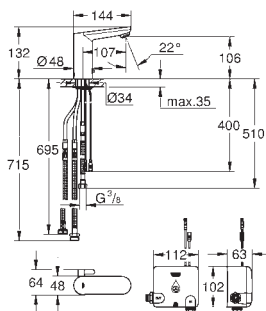

Eurosmart Cosmopolitan E
Powerbox
Infra-red electronic basin mixer 1/2" with mixing device and adjustable temperature limiter
with infrared sensor for bi-directional communication for monitoring, configuration and service purpose including Powerbox self-generating power system
GROHE EcoJoy 6.0 l/min mousseur
including all flexible connection hoses
non-return valve
dirt strainer
rapid installation system
Powerbox
power generator with water turbine
internal energy saving unit
with use of 60 s/24 h stand-by, 260 s/100 h stand-by with additional backup power
7 pre-set programs:
auto flush
thermal disinfection
cleaning mode
additional functions and precise settings
by remote control 36 407
min. recommended pressure 1.0 bar

SPECIAL FITTINGS