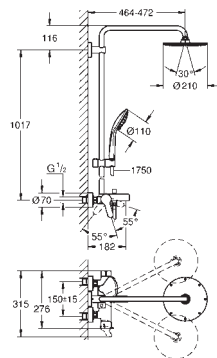

Euphoria XXL Eurodisc Cosmopolitan System 210

Shower system with single lever mixer for wall mounting

consisting of:

horizontal swivable 450 mm shower arm
exposed single-lever shower mixer with diverter
allows change between:
metal head shower Rainshower Cosmopolitan 210 (28 368 000)
spray pattern: Rain
with ball joint
rotation angle $\pm 15^\circ$
hand shower Euphoria Cosmopolitan Stick (27 400 000)
spray pattern: Rain
adjustable in height with gliding element
Silverflex shower hose 1750 mm (28 388 000)
GROHE SilkMove 46 mm ceramic cartridge
GROHE DreamSpray perfect spray pattern
GROHE StarLight chrome finish
SpeedClean anti-lime system
Inner WaterGuide for a longer life
Twistfree to prevent hose from twisting
suitable for instantaneous heaters
from 18 kW/h
minimum flow rate 7 l/min.
min. recommended pressure 1.0 bar

new