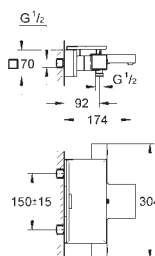

Grotherm Cube

Thermostatic bath mixer 1/2"

wall mounted

GROHE StarLight chrome finish

GROHE SafeStop at 38°C

GROHE SafeStop Plus (optional) additional

temperature limiter at 43° C

GROHE TurboStat compact cartridge

with wax thermoelement

integrated mixed water shut off

GROHE AquaDimmer Eco with multiple function:

- integrated GROHE EcoButton

(economy button with economy stop for shower)

- flow control

- diverter: bath/shower

shower bottom outlet 1/2"

GROHE XL Waterfall

flow strainer

built-in non return valves

dirt strainers

protected against backflow

covered S-unions

GROHE EasyReach shower tray (18 700 000)

removable for easy cleaning

da Vinci satin white finish

GROHE EcoJoy technology for less water and perfect flow