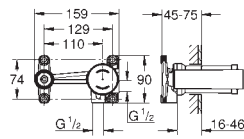

Selection Cube

Nova Cosmopolitan

GROHE ATRIO

Ref. No. Colour Price netto (€)

23 571 000 chrome 222.00

Single-lever mixer 1/2", universal concealed body
for 2-hole basin mixers
wall installation
without finishing trim set
GROHE SilkMove 35 mm ceramic cartridge
adjustable flow rate limiter
with temperature limiter
spout can be positioned on the right or left
DR-brass
installation device