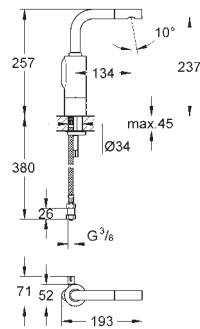

GROHE ESSENCE E

Ref. No.

Colour

Price netto (€)

36 092 000

chrome

602.00

Essence E
Infra-red electronic basin mixer 1/2" with mixing device and adjustable temperature limiter
single hole installation
6 V lithium-battery, type CR-P2
GROHE StarLight chrome finish
GROHE EcoJoy 5.0 l/min. flow limiter
mousseur
solenoid valve integrated in housing
flexible connection hoses
dirt strainers
rapid installation system
multistage battery status display
automatically safety stop after 60 sec. (factory set)
additional functions and precise settings
by remote control 36 407
automatic flushing after 1 or 3 days without use
thermal disinfection for 3.5 or 11 min
CE approved
acoustic group I in accordance with DIN 4109
type of protection faucet IP 59K

36 093 000

chrome

602.00