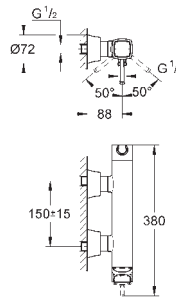

23 316 000 chrome 388.00
23 316 IG0 chrome/gold 504.00

Grandera
Single-lever shower mixer 1/2"
wall mounted
GROHE SilkMove 46 mm ceramic cartridge
GROHE StarLight chrome finish
adjustable flow rate limiter
integrated hand shower holder
shower outlet 1/2"
integrated non-return valve
covered S-unions
protected against backflow
min. recommended pressure 1.0 bar