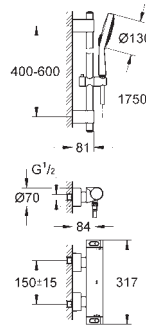

GROHE GROHTHERM 2000

Ref. No. Colour Price netto (€)

34 281 001 chrome 465.00

Grotherm 2000
Thermostatic shower mixer 1/2" with shower set
consisting of
Grotherm 2000 thermostat shower mixer
(34 169)
Power&Soul Cosmopolitan shower set 130/
600 mm rail (27 731 000)
min. recommended pressure 1.0 bar