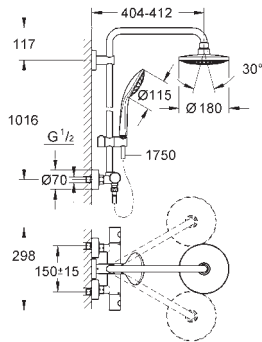

27 420 001

chrome

612.00

Euphoria 180
Shower system with thermostat for wall mounting

consisting of:

horizontal swivable 390 mm shower arm

exposed thermostat with

Aquadimmer function

allows change between:

head shower Euphoria Cosmopolitan 180

(27 491 000), spray pattern: Rain

with ball joint, rotation angle $\pm 15^\circ$

hand shower Euphoria 110 Massage (27 221 000)

adjustable in height with gliding element (12 140 000)

Silverflex shower hose 1750 mm (28 388 000)

GROHE TurboStat compact cartridge

with wax thermosteement

GROHE DreamSpray perfect spray pattern

GROHE StarLight chrome finish

SpeedClean anti-lime system

Inner WaterGuide for a longer life

Twistfree to prevent hose from twisting

suitable for instantaneous heaters

from 18 kW/h

minimum flow rate 7 l/min.

min. recommended pressure 1.0 bar

optional upgrade: **GROHE EasyReach** tray (26 362)