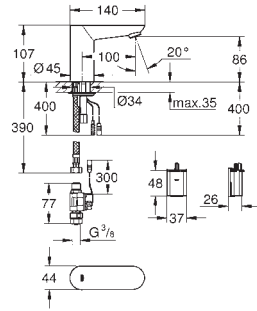

SPECIAL FITTINGS

GROHE EUROECO COSMOPOLITAN E

Ref. No.

Colour

Price netto (€)

36 271 000

chrome

255.00