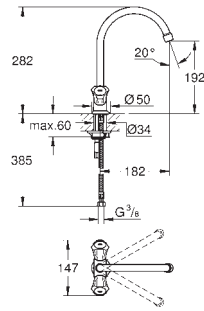

Ref. No.

Colour

Price netto (€)

31 831 001

chrome

83.00

Costa L
Single-hole sink mixer 1/2"
metal handles
heat-insulated
GROHE StarLight finish
Longlife-headparts
mousseur
swivel tubular spout
swivel area 360°
flexible connection hoses