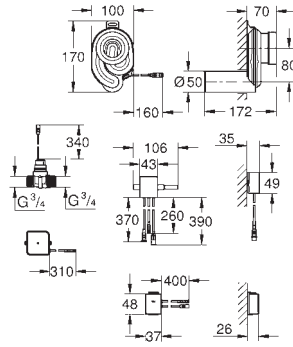

monitoring

password protected products
app detects all Bluetooth products in range
auto flush cycles and timing last auto flush
usage per day / 30 days

configuration

- shut-off delay

auto flush
cleaning mode
2 on/off timers
identification by name

service

send and save 3 profiles
reset to factory or user settings
hard and software version
CE approved

System requirements

Apple

iPhone 5/6, iPad 2/3/4/Air/Air 2, iPad mini/2/3

Apple operating system: as of release iOS 8.0 and above (32/64 bit)

System requirements

Android

min 4" display with OS Version 4.3 – 5.x

Mobile devices and GROHE IR Remote App*** are not included in delivery and have to be ordered separately via an authorised Apple store/store/iTunes or Google Play store.

* The Bluetooth word mark and logos are registered trademarks owned by Bluetooth SIG, Inc. and any use of such marks by Grohe AG is under license. Other trademarks and trade names are those of their respective owners.

** Apple, the Apple logo, iPod, iPod Touch, iPhone and iTunes are trademarks of Apple Inc., registered in the U.S. and other countries. Apple is not responsible for the function of this device or its compliance with safety and regulatory standards.

*** Available for free via iTunes app or Google Play store.