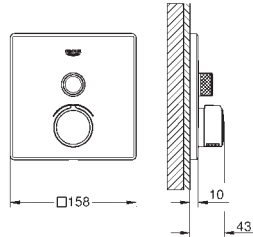

GROHE SMARTCONTROL MIXERS

Ref. No.

Colour

Price netto (€)

new

29 147 000

chrome

353.00

SmartControl

Concealed mixer with one valve

set for final installation for GROHE Rapido SmartBox 35 600 000 metal wall escutcheon with **GROHE QuickFix** (covered escutcheon and shaft sealing, covered fixing), retroactively 6° adjustable **GROHE StarLight** chrome finish SmartControl push for ON-OFF, turn for volume adjustment from EcoJoy to Full Flow exchangeable symbols cartridge for temperature mixing without roughing-in-set flow performance:
outlet B/C = 27 l/min

new