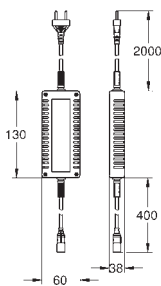

GROHE F-digital Deluxe

Power supply base unit box

power supply for base unit box (26 374 000 or 36 397 000)

each power supply for 2 light/sound modules (36 359 000)

or 1 ceiling shower with integrated light (27 865 000)

total 2 power supplies max (8 devices max.) can be

connected to the base unit box

with one power supply 4 devices (light/sound modules) can be driven

- ceiling shower with integrated light (27 865 000): 4 devices

input voltage: 90-240 V AC, 50-60 Hz

output voltage: 12 V DC

CE approved