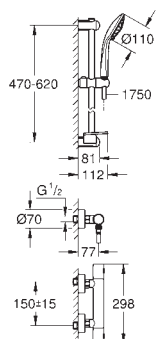

Grohtherm 1000 Cosmopolitan M Thermostatic shower mixer 1/2" with shower set

consisting of:

Grohtherm 1000 Cosmopolitan M thermostatic shower mixer 1/2"
(34 065 002)

Euphoria 110 Massage shower set,

600 mm (27 231 001)

min. recommended pressure 1.0 bar

34 321 002

chrome

322.00

Grohtherm 1000 Cosmopolitan M Thermostatic shower mixer 1/2" with shower set

consisting of:

Grohtherm 1000 Cosmopolitan M thermostatic shower mixer 1/2"
(34 065 002)

Euphoria 110 Massage shower set, 900 mm (27 226 001)

min. recommended pressure 1.0 bar