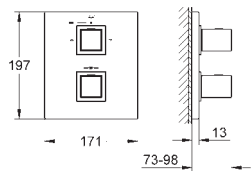

Grotherm Cube
Thermostat with integrated 2-way diverter for bath or shower with more than one outlet
set for final installation for GROHE Rapido T 35 500 000
wall escutcheon with covered escutcheon- and shaft sealing, covered fixing
GROHE StarLight chrome finish
GROHE SafeStop at 38°C
GROHE SafeStop Plus (optional) additional temperature limiter at 43° C
GROHE AquaDimmer Eco with multiple function:
- integrated GROHE EcoButton (economy button with economy stop for shower)
- flow control
- diverter: bath/shower
without concealed body

35 500 000

chrome

231.00

GROHE Rapido T Universal thermostatic mixer for concealed installation