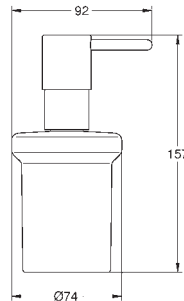

40 394 001 chrome 25.00

Essentials Soap dispenser
material: glass / metal
fits in the following holders:
Essentials (40 369)
Essentials Cube (40 508)
Bau Cosmopolitan (40 585)
Essentials Authentic (40 652)
GROHE StarLight chrome finish