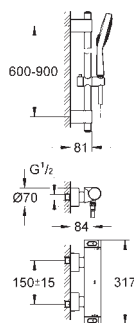

Grotherm 2000
Thermostatic shower mixer 1/2" with shower set
consisting of
Grotherm 2000 thermostat shower mixer (34 169)
Power&Soul Cosmopolitan 130 shower set (27 734 000)