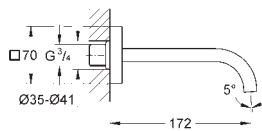

13 264 000 **chrome** **250.00**

Allure
Bath spout 3/4"
wall mounted
GROHE StarLight chrome finish
projection 172 mm
mousseur
min. recommended pressure 1.0 bar