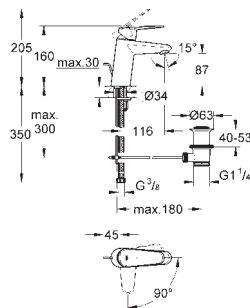

23 384 20E chrome 155.00

Eurodisc Cosmopolitan
Single-lever basin mixer 1/2"
S-Size
single hole installation
metal lever
GROHE SilkMove ES 35 mm ceramic cartridge
with energy saving function via cold start
adjustable flow rate limiter
adjustable minimum flow rate
approx. 2.5 l/min
temperature limiter
GROHE StarLight chrome finish
GROHE EcoJoy mousseur 5.7 l/min
GROHE QuickFixPlus installation
system with centering support
pop-up waste set 1 1/4"
flexible connection hoses