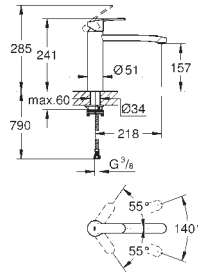

31 159 002

chrome

295.00

Eurostyle Cosmopolitan
Single-lever sink mixer 1/2"
for installation in front of window
medium spout
single hole installation
GROHE StarLight finish
GROHE SilkMove 35 mm ceramic cartridge
mousseur
adjustable flow rate limiter
swivel tubular spout
swivel area 140°
non-removable socket height: 30mm
flexible connection hoses