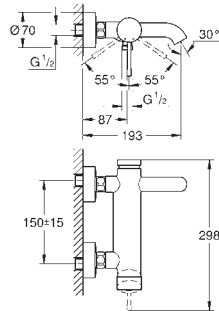

33 624 001 **chrome** **203.00**
33 624 DC1 **supersteel** **263.00**

Essence
Single-lever bath mixer 1/2"
wall mounted
metal lever
GROHE SilkMove 35 mm ceramic cartridge
with temperature limiter
GROHE StarLight chrome finish
automatic diverter: bath/shower
mousseur
shower outlet 1/2"
integrated non-return valve
S-unions
protected against backflow
min. recommended pressure 1.0 bar