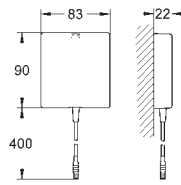

GROHE EUROPLUS E

Ref. No.

Colour

Price netto (€)

36 338 000

chrome

89.00

Switch-mode power supply

for one eye infra-red wash basin mixer
switch-mode power supply with operating
voltage 100-230 V AC, 50 - 60 Hz
for concealed socket with cover and strain relief