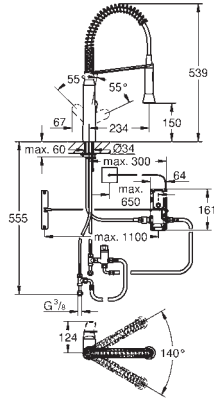

GROHE FOOT CONTROL

Ref. No.

Colour

Price netto (€)

30 312 000
30 312 DC0

chrome
supersteel

963.00
1,155.00

K7 Foot Control
Electronic single-lever sink mixer 1/2"
medium spout

Foot control: activation of water via contact with sensor
battery supply 6 V lithium-battery, type CR-P2
CE approved
solenoid valve
fixed value mixing valve
automatically safety stop after 60 sec. (factory set)
type of protection IP 44
GROHE SilkMove 35 mm ceramic cartridge
professional spray
diverter: mousseur/**SpeedClean** shower jet
automatic return to mousseur
adjustable flow rate limiter
swivel tubular spout
swivel area 360°
protected against backflow
flexible connection hoses
rapid installation system