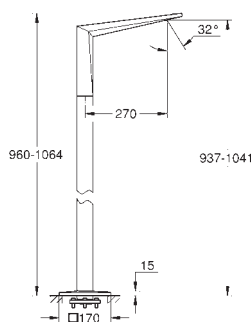

23 119 000 chrome 2,471.00

Allure Brilliant
Single-lever bath mixer 1/2"
floor-mounted
set for final installation for
45 984
without roughing-in-set
GROHE SilkMove 46 mm ceramic cartridge
GROHE StarLight chrome finish
automatic diverter: bath/shower
spout with integrated mousseur
projection 270 mm
integrated non-return valve in the shower outlet 1/2"
with shower holder
hand shower Euphoria Cube+
metal shower hose 1250 mm
protected against backflow