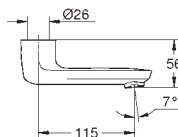

new

13 378 000

chrome

86.00

Cast swivel spout
length 115 mm
swivelling (180 or 90°) and lockable
laminar flow straightener 9 l/min.
GROHE StarLight finish

13 380 000

chrome

97.00