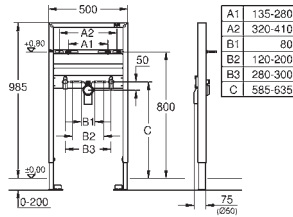

GROHE RAPID SL FOR WASH BASIN AND BIDET

Ref. No.

Colour

Price netto (€)

38 541 000

chrome

137.00

Rapid SL for wash basin
for single hole installation
1.00 m installation height

for on-the-wall installations or studded walls
powder coated steel frame, self-supporting
for dry-cladding, completely pre-assembled
with fixed connections
for single or rail installation
quick adjustment, lockable
fixing material
TÜV approved
wash basin fixing bolts M10 with
fixing device for ceramic
variable distance of fixing bolts
HT-outlet bend Ø 50 mm
seal Ø 32 mm
2 noise protected fitting connections 1/2"

without accessories for on-the-wall installation