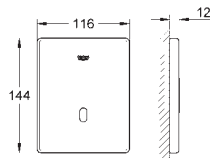

**Tectron Skate Bluetooth
Infra-red electronic for Urinal
for Rapido U**

37 338 000

with transformer 100-240 V AC, 50-60 Hz, 6.75 V DC with infrared sensor and Bluetooth module for bi-directional communication for monitoring, configuration and service purpose

GROHE StarLight finish

flow pressure min 0.5 bar operating pressure max 10 bar with Bluetooth 4.0* for wireless data communication bluetooth transmitter frequency: 2.4 GHz for Apple** and Android devices

Bluetooth range (max. 10 m) varies depending on used materials and walls between transmitter and receiver

monitoring

password protected products app detects all Bluetooth products in range auto flush cycles and timing last auto flush usage per day / 30 days

configuration

detection range and shut off delay auto flush

cleaning mode

2 on/off timers

identification by name

service

send and save 3 profiles reset to factory or user settings CE approved hard and software version