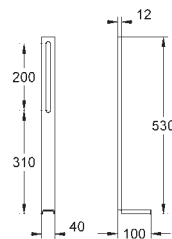

37 304 000

chrome

38.00

Uniset support feet

matching **Uniset for WC and bidet** made of hot galvanized steel fixing material
for on-the-wall installations