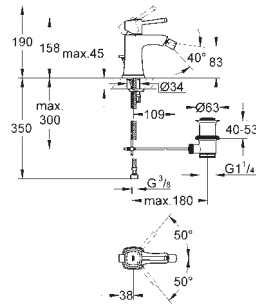

GROHE GRANDERA

Ref. No. Colour Price netto (€)

23 315 000 chrome 374.00
23 315 IG0 chrome/gold 487.00

Grandera
Single-lever bidet mixer 1/2"
M-Size
single hole installation
GROHE SilkMove 28 mm ceramic cartridge
temperature limiter
GROHE StarLight chrome finish
GROHE QuickFix installation system
ball-joint mousseur
pop-up waste set 1 1/4"
flexible connection hoses
min. recommended pressure 1.0 bar