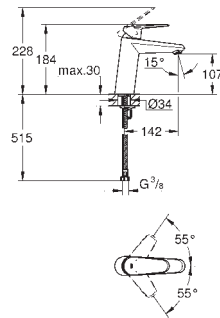

GROHE EURODISC COSMOPOLITAN

Ref. No.

Colour

Price netto (€)

23 449 002

chrome

170.00

Eurodisc Cosmopolitan
Single-lever basin mixer 1/2"
M-Size

single hole installation
metal lever

GROHE SilkMove 35 mm ceramic cartridge
adjustable flow rate limiter
adjustable minimum flow rate
approx. 2.5 l/min

GROHE StarLight chrome finish
GROHE EcoJoy mousseur 5.7 l/min
GROHE QuickFix installation system
smooth body
flexible connection hoses
min. recommended pressure 1.0 bar