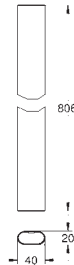

Rainshower SmartControl
Shower system pipe for retrofitting
metal
shower pipe for retrofitting - 15 cm shorter than
original shower system pipe
suitable for all Rainshower SmartControl shower systems
GROHE StarLight chrome finish

48 350 000

chrome

102.00