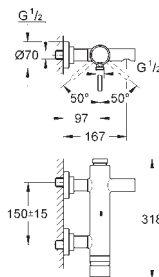

32 652 001 chrome 614.00

Atrio
Single-lever bath mixer 1/2"
wall mounted
GROHE SilkMove 46 mm ceramic cartridge
GROHE StarLight chrome finish
adjustable flow rate limiter
automatic diverter: bath/shower
cast spout
mousseur
shower bottom outlet 1/2"
with integrated non return-valve
covered S-unions
protected against backflow