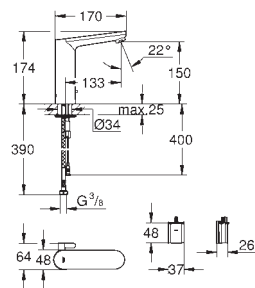

Eurosmart Cosmopolitan E

**Infra-red electronic basin mixer 1/2" L-Size
with mixing device and adjustable temperature limiter**

with infrared sensor for bi-directional communication for monitoring, configuration and service purpose

6 V lithium-battery, type CR-P2

battery lifetime: approx. 7 years (150 actuations a day)

GROHE StarLight finish

GROHE EcoJoy mousseur 5.7 l/min

flexible connection hoses

non-return valve

dirt strainers

with integrated solenoid valve

external battery

rapid installation system

multistage battery status display

7 pre-set programs:

auto flush

thermal disinfection

cleaning mode

additional functions and precise settings

by remote control 36 407

CE approved

acoustic group I in accordance with DIN 4109

type of protection faucet IP 59K

min. recommended pressure 1.0 bar

36 325 001

chrome

416.00