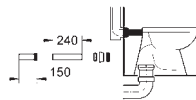

37 102 SH0

alpine white

24.00

Inlet set

connecting pipe from flush pipe of

concealed flush valve 6 to 9l and

concealed flushing cistern to

pedestal WC

connector

escutcheon