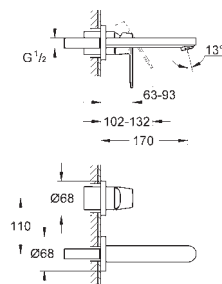

19 381 000

chrome

194.00

Eurosmart Cosmopolitan
Two-hole basin mixer
S-Size

wall mounted

set for final installation for

23 571 000

without concealed body

metal escutcheon

metal lever

GROHE StarLight chrome finish

GROHE AquaGuide adjustable mousseur

centre distance 110 mm

projection 170 mm