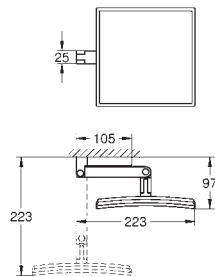

40 808 000

chrome

183.00

**Selection Cube
Cosmetic mirror**
material: glass / metal
wall mounted
concealed fastening
magnification: x 3
GROHE StarLight finish