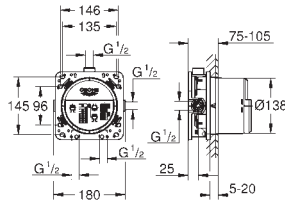

Grotherm SmartControl

Thermostat for concealed installation with 3 valves

set for final installation for GROHE Rapido SmartBox 35 600 000 metal wall escutcheon with **GROHE QuickFix** (covered escutcheon and shaft sealing, covered fixing), retroactively 6° adjustable
GROHE StarLight chrome finish
SmartControl push for ON-OFF, turn for volume adjustment from EcoJoy to Full Flow, exchangeable symbols
GROHE TurboStat compact cartridge with wax thermoelement
GROHE SafeStop at 38°C
GROHE SafeStop Plus (optional) additional temperature limiter at 43° C
built-in non return valves and dirt strainers
multiple outlets can be run simultaneously without roughing-in-set
flow performance:
outlet A = 23 l/min
outlet B = 27 l/min
outlet C = 23 l/min

new

35 600 000

chrome

64.00

GROHE Rapido SmartBox

Universal rough-in box, 1/2"

3 outlets 1/2"
2 inlets below, 1/2"
installation depth 75-105 mm
connection unit in DR brass
pre-mounted flushing plug
stable build-in box and protective cover
fixation options for solid walls and dry cladding
gasket
without set for final installation