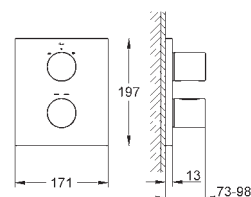

19 567 000 chrome 504.00

Grotherm 3000 Cosmopolitan
**Thermostat with integrated 2-way diverter
for bath or shower with more than one outlet**
set for final installation for
GROHE Rapido T 35 500 000
rectangular metal wall escutcheon with
hidden fixing and hidden sealings
GROHE StarLight chrome finish
GROHE SafeStop at 38°C
GROHE SafeStop Plus (optional) additional
temperature limiter at 43° C
Aquadimmer with multiple function
shut off and flow control
diverter for 2 outlets
without concealed body

35 500 000 chrome 231.00

**GROHE Rapido T Universal thermostatic
mixer for concealed installation**