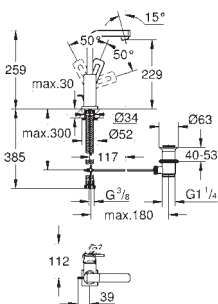

23 297 000 chrome 288.00

Quadra
Single-lever basin mixer 1/2"
L-Size
single hole installation
GROHE SilkMove 28 mm ceramic cartridge
GROHE StarLight chrome finish
GROHE QuickFix installation system
cast spout with mousseur
pop-up waste set 1 1/4"
flexible connection hoses
covered lever fixing