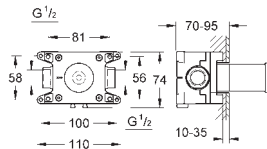

35 034 000 **chrome** **203.00**

Grotherm F
Rough-in for wall shower union 27 621
for grid installation of Grotherm Custom Shower system
built-in box with removable protection cover
waterproof membrane base for wall sealing
flushing plug
for masonry and drywall installation
fixing points for front and back wall
body of DR brass
1/2" connections
installation depth 70 - 95 mm