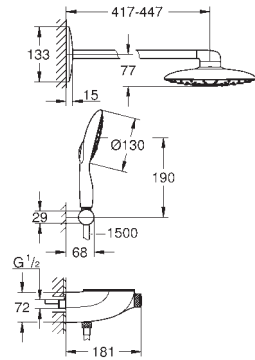

GROHE RAINSHOWER SYSTEM SMARTCONTROL

Ref. No.

Colour

Price netto (€)

26 446 000

chrome

1,117.00

Rainshower System SmartControl 360 MONO
Combi shower system with thermostat, exposed/concealed

consisting of:

exposed/concealed SmartControl thermostat

allows change between:

head shower Rainshower 360 MONO with horizontal

450 mm shower arm, spray plate chrome

GROHE PureRain/GROHE Rain O² spray*

Power&Soul 130 hand shower, spray plate white (27 673 LS0)

hand shower wall holder (27 055 000)

Silverflex shower hose 1.500 mm (28 364 000)

minimum flow rate 10 l/min.

GROHE DreamSpray perfect spray pattern

GROHE StarLight chrome finish

GROHE CoolTouch no risk of scalding

GROHE TurboStat compact cartridge

with wax thermoelement

GROHE EcoJoy technology for less water and perfect flow

GROHE SafeStop at 38°C

GROHE SafeStop Plus (optional) additional

temperature limiter at 43° C

SmartControl push for ON-OFF, turn for volume

adjustment from EcoJoy to Full Flow

GROHE EasyReach shower tray

SpeedClean anti-lime system

Inner WaterGuide for a longer life

Twistfree to prevent hose from twisting

requires rough-in set 26 264 001 and concealed unit

26 449 000 – all to be ordered separately

* to be decided at first installation; factory default
setting: GROHE PureRain

26 446 LS0

moon white

1,117.00