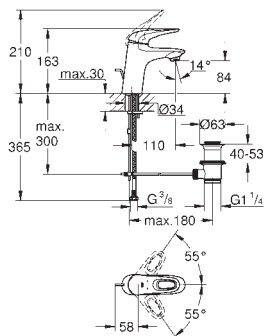

Euphoria 110

ACCESSORIES & ACTUATIONS FOR WC

Essentials

Skate Air

Ref. No. Colour Price netto (€)

33 558 003 chrome 111.00
33 558 LS3 moon white/chrome 144.00

Eurostyle
Single-lever basin mixer 1/2"
S-Size
single hole installation
 loop metal lever
GROHE SilkMove 35 mm ceramic cartridge
 adjustable flow rate limiter
 with temperature limiter
GROHE StarLight chrome finish
 GROHE EcoJoy mousseur 5.7 l/min
GROHE QuickFix rapid installation system
 pop-up waste set 1 1/4"
 flexible connection hoses