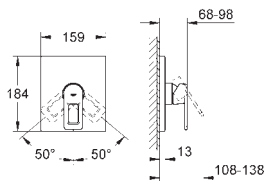

19 455 000 **chrome** **209.00**

Quadra
Single-lever shower mixer
set for final installation for
35 501 000
without concealed body
GROHE StarLight chrome finish
escutcheon- and shaft-sealings
metal escutcheon
covered coupling

35 501 000 **chrome** **97.00**

GROHE Rapido E Universal single-lever mixer for concealed installation