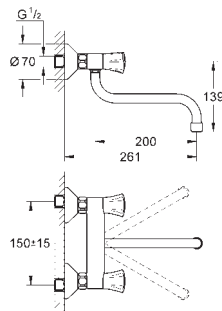

31 187 001

chrome

96.00

Costa L
Wall sink mixer, 1/2"
metal handles
heat-insulated
GROHE StarLight finish
Longlife-headparts
mousseur
swivel tubular spout
swivel area 360°
projection 200 mm
S-unions