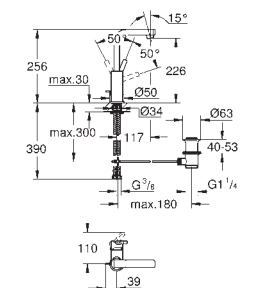

23 296 000 chrome 270.00

Lineare
Single-lever basin mixer 1/2"
L-Size
single hole installation
covered lever fixing
GROHE SilkMove 28 mm ceramic cartridge
GROHE StarLight chrome finish
flow limiter 5 l/min.
rapid installation system
cast spout with mousseur
pop-up waste set 1 1/4"
flexible connection hoses

* price upon request