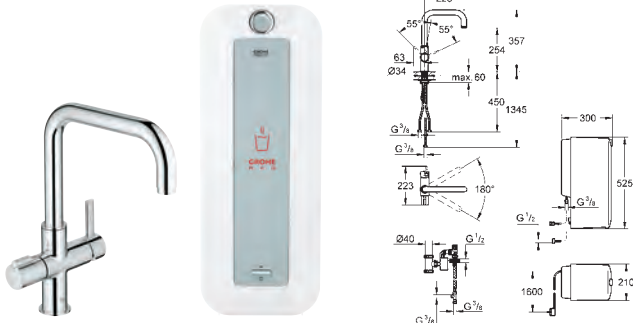

GROHE RED

Ref. No. Colour Price netto (€)

30 156 000 chrome 1,774.00
30 156 DC0 supersteel 1,911.00

GROHE Red Duo
Faucet and combi-boiler (8 liter)
consisting of:
GROHE Red Duo single-lever sink mixer
single hole installation, U - spout
GROHE ChildLock handle for boiling water
certified safety handle with a pull and turn closure
headpart 1/2"
GROHE StarLight finish
GROHE SilkMove 35 mm ceramic cartridge
GROHE CoolTouch
swivel, insulated tubular spout
swivel area 180°
separate water ways
flexible connection hoses
protected against backflow
connection for GROHE Red boiler
GROHE Red combi boiler
reservoir for boiling and hot water
6 liter boiling water 100° C or 11 liter hot water 55° C
with thermostat
adjustable from 35° - 75° C
pressure: 1-7 bar
with flexible connection hoses and
connection thread for boiling water
CE approved
power supply 230 V 50 Hz 30
power consumption 2100 W
standby power consumption 15 W
measurements boiler: 525 x 210 x 300 mm
Energy efficiency class water heater: B