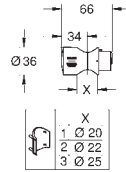

26 323 L00 white 21.00

Aquatunes
Rail adapter
anti-slip fixation
fits on rails with \varnothing 20 mm-25 mm

26 324 L00 white 60.00

Aquatunes
Charging base station
With integrated power cord
Induction charging
plug type EN50075
water resistant rated IPx7