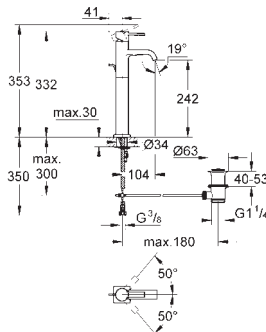

32 760 000 chrome 762.00

Allure
Single-lever basin mixer 1/2"
XL-Size
single hole installation
for free-standing basins
GROHE SilkMove 28 mm ceramic cartridge
GROHE StarLight chrome finish
GROHE EcoJoy 6.0 l/min. flow limiter
rapid installation system
mousseur
pop-up waste set 1 1/4"
flexible connection hoses
projection 104 mm
min. recommended pressure 1.0 bar