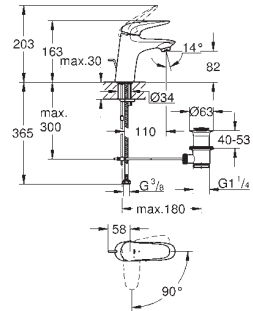

23 709 003 **chrome** **106.00**
23 709 LS3 **moon white/chrome** **138.00**
Eurostyle
Single-lever basin mixer 1/2"
S-Size
single hole installation
solid metal lever
GROHE SilkMove ES 35 mm ceramic cartridge
with energy saving function via cold start
adjustable flow rate limiter
with temperature limiter
GROHE StarLight chrome finish
GROHE EcoJoy mousseur 5.7 l/min
GROHE QuickFix rapid installation system
pop-up waste set 1 1/4"
flexible connection hoses