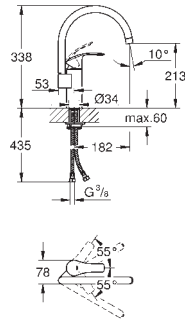

Ref. No. Colour Price netto (€)

33 202 002 **chrome** **114.00**
33 202 DC2 **supersteel** **131.00**

Eurosmart
Single-lever sink mixer 1/2"
high spout
single hole installation
GROHE StarLight finish
GROHE SilkMove 35 mm ceramic cartridge
integrated temperature limiter
mousseur
adjustable flow rate limiter
swivel tubular spout
adjustable swivel area 0° / 150° / 360°
flexible connection hoses
rapid installation system
min. recommended pressure 1.0 bar