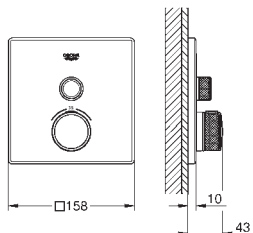

GROHE GROHTHERM SMARTCONTROL

Ref. No.

Colour

Price netto (€)

new

29 123 000

chrome

411.00

Grotherm SmartControl
Thermostat for concealed installation with one valve
set for final installation for
GROHE Rapido SmartBox 35 600 000
metal wall escutcheon with **GROHE QuickFix**
(covered escutcheon and shaft sealing, covered
fixing), retroactively 6° adjustable
GROHE StarLight chrome finish
SmartControl push for ON-OFF, turn for volume
adjustment from EcoJoy to Full Flow
exchangeable symbols
GROHE TurboStat compact cartridge
with wax thermoelement
GROHE SafeStop at 38°C
GROHE SafeStop Plus (optional) additional
temperature limiter at 43° C
built-in non return valves and dirt strainers
without roughing-in-set
flow performance:
outlet A (to external shut-off) = 34 l/min
outlet B/C = 29 l/min

new

29 124 000

chrome

447.00