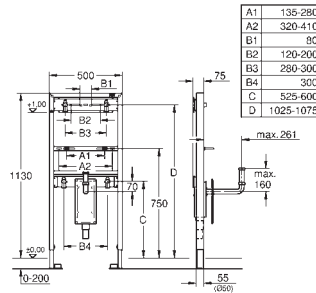

GROHE RAPID SL FOR WASH BASIN AND BIDET

Ref. No.

Colour

Price netto (€)

38 625 001

chrome

272.00

Rapid SL for wash basin
for single hole installation or
wall mounted fittings
1.13 m installation height
with concealed trap
Ø 50 mm

for on-the-wall installations or studded walls
powder coated steel frame, self-supporting
for dry-cladding, completely pre-assembled
with fixed connections
single installation or fitting to a rail
quick adjustment, lockable
fixing material
TUV approved
wash basin fixing bolts M10 with
fixing device for ceramic
variable distance of fixing bolts
2 noise protected fitting connections 1/2"
concealed syphon
for concealed wall installation
including wall plate, stainless steel
including adjustable brass outlet bend
chrome plated
height adjustable
without accessories for on-the-wall installation