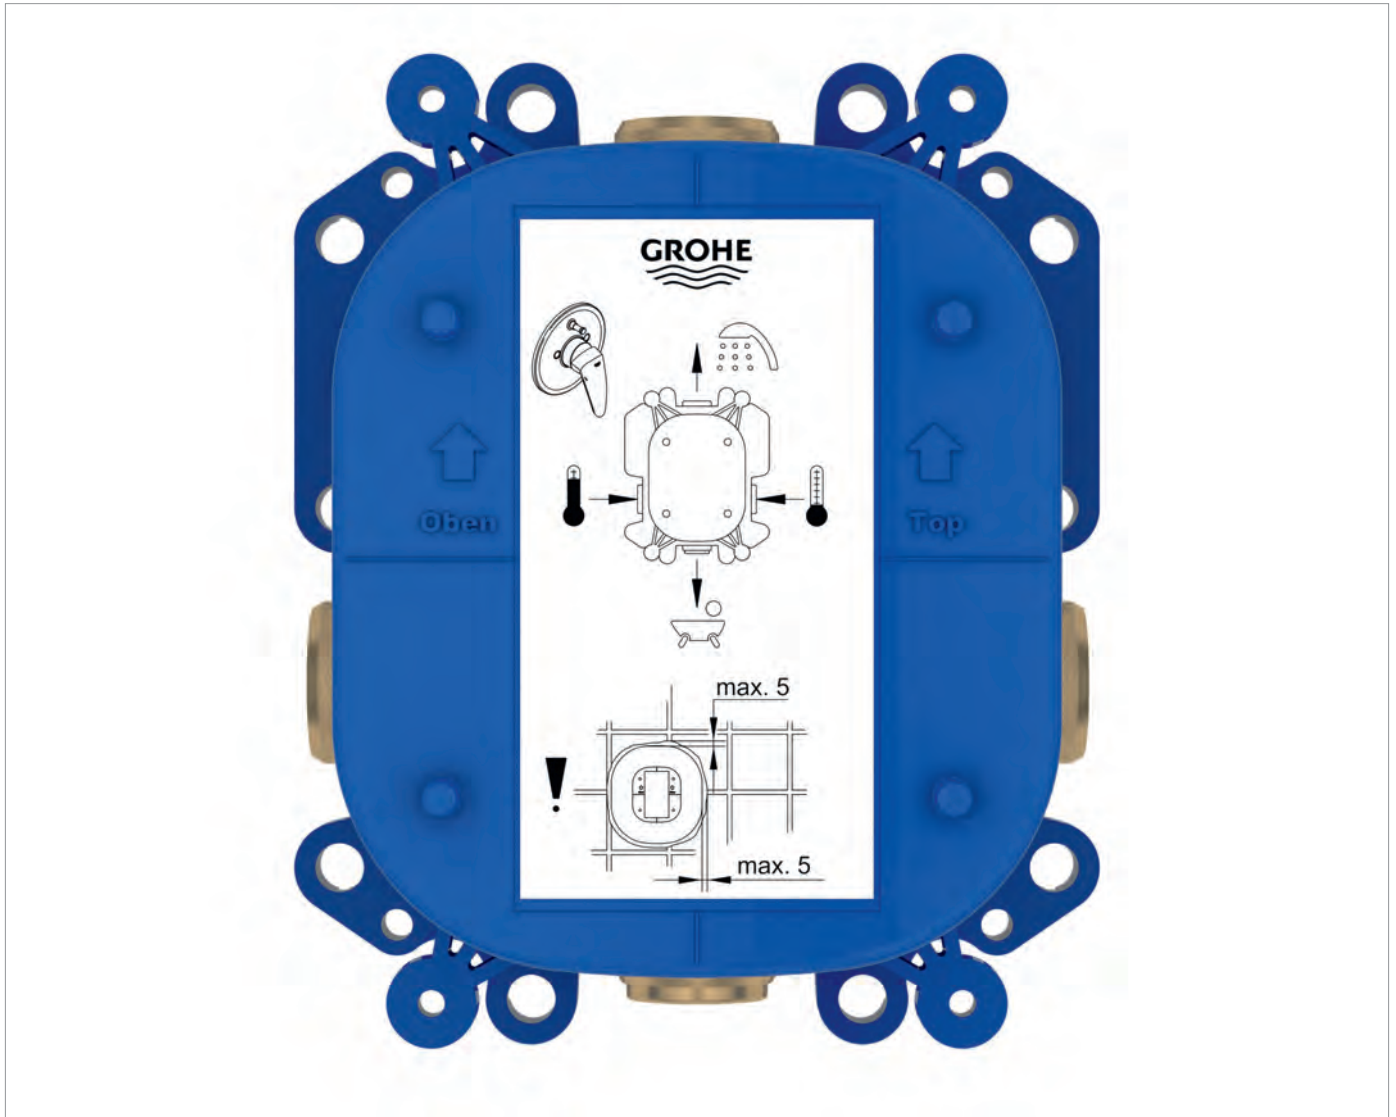

GROHE
CONCEALED SOLUTIONS

Contents

GROHE Rapido T	44
GROHE Rapido E	45
GROHE Rapido C / concealed valves	46

GROHE RAPIDO

Quickly installed: GROHE Rapido is the basic technology behind all concealed GROHE fittings. The practical design of Rapido enables it to be installed quickly and reliably, reducing installation time and potential faults on site.