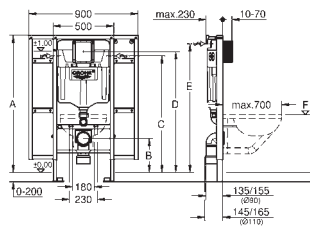

A	1080
B	230
C	310
D	950
E	1010
F	410

Rapid SL for WC
flushing cistern GD 2
with small maintenance access
1.13 m installation height
with fixing element for back support and bars
for the disabled
for WC bowls 70 cm projection
for on-the-wall installations or studded walls
powder coated steel frame, self-supporting
for dry-cladding, completely pre-assembled
with fixed connections
quick adjustment, lockable
fixing material
TÜV approved
2 WC fixing bolts
4 wall brackets
fixing device for ceramic
distance of fixing bolts 180/230 mm
PP outlet bend Ø 90 mm
depth adjustable
reducer Ø 90/110 mm
inlet and outlet connecting set
flushing cistern GD 2, 6 - 9 l
adjustment ex factory 6 l and 3 l
pneumatic discharge valve offering 3 modes of
operation: dual flush or start/stop or single flush
water supply from left/right or back
low noise (group I acc. to
German Noise Specification)
insulated against condensation
1/2" water supply connection including
integrated angle valve and push fit
flexible hose union
no tools required for the installation
of the inspection shaft incl. protection
during construction phase
for vertical or horizontal use
accessories for on-the-wall installation
for mounting of small flush plates please order
revision shaft 40 911 000 (sold separately)