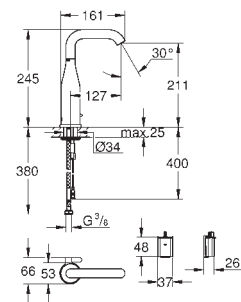

36 445 000

chrome

513.00

Essence E

Infra-red electronic basin mixer 1/2" with mixing device and adjustable temperature limiter

with infrared sensor for bi-directional communication for monitoring, configuration and service purpose

6 V lithium-battery, type CR-P2
battery lifetime: approx. 7 years (150 actuations a day)

GROHE StarLight chrome finish
laminar spray regulator 5.7 l/min
flexible connection hoses
non-return valve
dirt strainers
with integrated solenoid valve
external battery
rapid installation system
multistage battery status display
7 pre-set programs:
auto flush
thermal disinfection
cleaning mode
additional functions and precise settings
by remote control 36 407
CE approved
acoustic group I in accordance with DIN 4109
type of protection faucet IP 59K
min. recommended pressure 1.0 bar

new