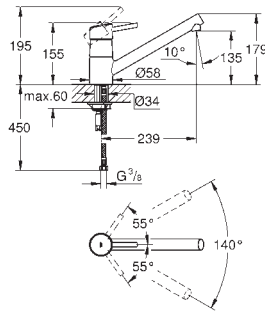

32 659 001 **chrome** 171.00
32 659 DC1 **supersteel** 223.00

Concetto
Single-lever sink mixer 1/2"
low spout
single hole installation
GROHE StarLight finish
GROHE SilkMove 35 mm ceramic cartridge
mousseur
adjustable flow rate limiter
swivel cast spout
swivel area 140°
flexible connection hoses
rapid installation system