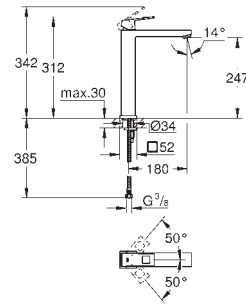

GROHE EUROCUBE

Ref. No. Colour Price netto (€)

23 406 000 chrome 283.00

Eurocube
Single-lever basin mixer 1/2"
XL-Size
single hole installation
metal lever
for free-standing basins
GROHE SilkMove 28 mm ceramic cartridge
temperature limiter
GROHE StarLight chrome finish
GROHE EcoJoy SpeedClean mousseur 5.7 l/min
GROHE QuickFix Plus installation system
smooth body
flexible connection hoses
min. recommended pressure 1.0 bar