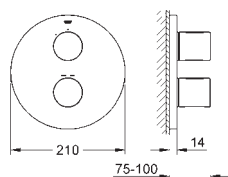

19 467 000 chrome 336.00
19 467 LS0 moon white/chrome 402.00

**Grotherm 3000 Cosmopolitan
Thermostatic shower mixer**

set for final installation for
GROHE Rapido T 35 500 000
wall escutcheon with **GROHE QuickFix** (covered
escutcheon- and shaft sealing, covered fixing)

GROHE StarLight chrome finish
GROHE SafeStop at 38°C
GROHE SafeStop Plus (optional) additional
temperature limiter at 43° C
volume handle with **GROHE EcoButton** (economy
button with individually adjustable economy stop)
Carbodur ceramic headpart 1/2", 180°
without concealed body

35 500 000 chrome 231.00
**GROHE Rapido T Universal thermostatic
mixer for concealed installation**