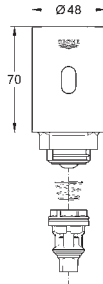

Tectron retro-fit unit 1/2"

with infrared sensor for bi-directional communication for monitoring, configuration and service purpose

6 V lithium-battery, type CR-P2

battery lifetime: approx. 7 years (150 actuations a day)

metal housing

exposed installation

for urinal flush valve 37 021 and variants

flow pressure min 0.5 bar

operating pressure max 10 bar

with piston

multistage battery status display

7 pre-set programs:

auto flush

cleaning mode

pre-flush on/off

additional functions and precise settings

by remote control 36 407

adjustable flow time by hand or remote

CE approved

37 428 000

chrome

307.00