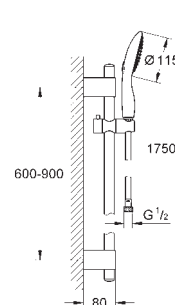

27 759 000 **chrome** 176.00

Power&Soul 115
Shower rail set 2 sprays
consisting of:
Hand shower Power&Soul 115 (27 671 000)
shower rail, 900 mm (27 785 000)
with wall holders made of metal
Silverflex shower hose 1750 mm (28 388 000)
GROHE DreamSpray perfect spray pattern
GROHE StarLight chrome finish
GROHE QuickFix Plus adjustable distance between brackets
for adaption to existing drilling holes
SpeedClean anti-lime system
Twistfree to prevent hose from twisting
suitable for instantaneous heater
min. recommended pressure 1.0 bar