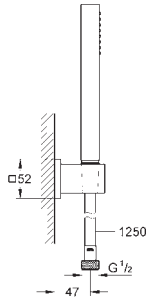

GROHE EUPHORIA CUBE

Ref. No. Colour Price netto (€)

27 703 000 chrome 79.00

**Euphoria Cube Stick
Wall holder set 1 spray**
consisting of:
hand shower (27 699 000)
wall shower holder (27 693 000)
Silverflex shower hose 1 250 mm (28 362 000)
GROHE EcoJoy 9,5 l/min flow limiter
GROHE DreamSpray perfect spray pattern
GROHE StarLight chrome finish
SpeedClean anti-lime system
Inner WaterGuide for a longer life
Twistfree to prevent hose from twisting
suitable for instantaneous heater

27 702 000 chrome 79.00
ditto, with non-restricted flow