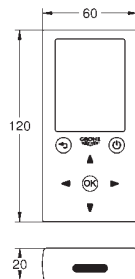

GROHE EUROPLUS E

Ref. No. Colour Price netto (€)

36 387 000 chrome 954.00

**Europlus E
Powerbox**

with infrared sensor for bi-directional communication for monitoring, configuration and service purpose including Powerbox self-generating power system

single hole installation

GROHE EcoJoy 6.0 l/min mousseur including all flexible connection hoses

- non-return valve
- dirt strainer
- rapid installation system
- Powerbox
- power generator with water turbine
- internal energy saving unit
- with use of 60 s/24 h stand-by, 260 s/100 h stand-by with additional backup power
- 7 pre-set programs:
  - auto flush
  - thermal disinfection
  - cleaning mode
- additional functions and precise settings by remote control 36 407
- min. recommended pressure 1.0 bar

36 239 001 chrome 1,235.00

Europlus E

Infrared electronic wash basin thermostat, 1/2"

with infrared sensor for bi-directional communication for monitoring, configuration and service purpose wall mounted

6 V lithium-battery, type CR-P2

battery lifetime: approx. 7 years (150 actuations a day) 3 modi to start mixer: hand-hand, hand-body or body-body reflection temperature scale handle with safety stop

between 35°C and 45°C

laminar flow straightener 9 l/min.

non-return valve

dirt strainers

swivel cast spout

192 mm

projection 264 mm

swivel range stop at 130°, lockable

multistage battery status display

7 pre-set programs:

- auto flush
- thermal disinfection
- cleaning mode
- additional functions and precise settings by remote control 36 407

CE approved

acoustic group I in accordance with DIN 4109

type of protection IP 69K

min. recommended pressure 1.0 bar

36 240 001 chrome 1,183.00
ditto, swivel cast spout 160 mm, projection 232 mm

36 407 001 chrome 289.00

Remote control