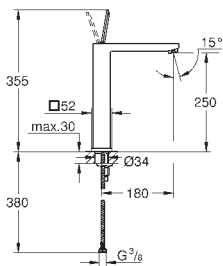

23 661 000 chrome 303.00

Eurocube Joy
Single-lever basin mixer 1/2"
XL-Size
single hole installation
metal lever
for free-standing basins
GROHE FeatherControl Joystick cartridge
GROHE StarLight finish
GROHE EcoJoy SpeedClean mousseur 5.7 l/min
GROHE QuickFix Plus installation system
smooth body
flexible connection hoses