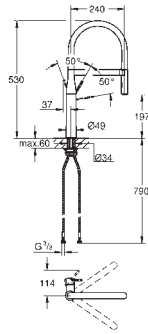

GROHE ESSENCE

Ref. No. Colour Price netto (€)

new

30 294 000 chrome 391.00
30 294 DC0 supersteel 507.00

Essence
Single-lever sink mixer 1/2"
single hole installation
GROHE StarLight chrome finish
GROHE SilkMove 28 mm ceramic cartridge
with integrated temperature limiter
professional spray
with flexible, hygienic GROHflexx kitchen santoprene hose
diverter: mousseur/SpeedClean shower jet
automatic return to mousseur
metal spray
GROHE EasyDock M integrated magnet for seamless docking of the spray head
swivel spout
swivel area 360°
protected against backflow
flexible connection hoses
rapid installation system

new