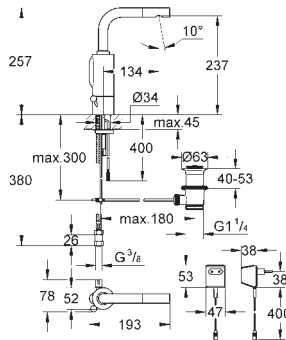

36 091 000

chrome

662.00

Essence E
Infra-red electronic basin mixer 1/2" with mixing device, adjustable temperature limiter and waste set
single hole installation
with plug transformer 230 V, 50 Hz, 3,2 VA
GROHE StarLight chrome finish
GROHE EcoJoy 5.0 l/min. flow limiter
mousseur
solenoid valve integrated in housing
flexible connection hoses
dirt strainers
rapid installation system
automatically safety stop after 60 sec. (factory set)
additional functions and precise settings
by remote control 36 407
automatic flushing after 1 or 3 days without use
thermal disinfection for 3.5 or 11 min
CE approved
acoustic group I in accordance with DIN 4109
type of protection faucet IP 59K