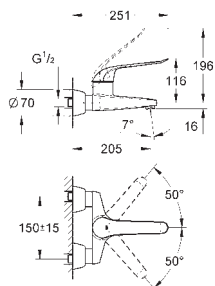

GROHE EUROECO SPECIAL

Ref. No. Colour Price netto (€)

32 778 000 chrome 234.00

Euroeco Special
Single-lever basin mixer 1/2"
wall mounted
GROHE StarLight chrome finish
GROHE SilkMove 46 mm ceramic cartridge
GROHE EcoJoy technology for less water and perfect flow
adjustable flow rate limiter
adjustable temperature limiter
adjustable minimum flow rate
approx. 2.5 l/min
laminar flow straightener 9 l/min.
cast spout, projection 205 mm
metal lever, lever length 170 mm
S-unions

32 779 000 chrome 269.00
ditto, with lockable S unions, projection 221 mm