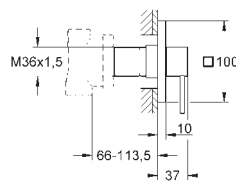

19 590 000 **chrome** **188.00**

Allure
5-way diverter
set for final installation for 29 033
without concealed body
bayonet union escutcheon
installation depth infinitely adjustable
66 - 113 mm
only for use with concealed body
GROHE StarLight chrome finish