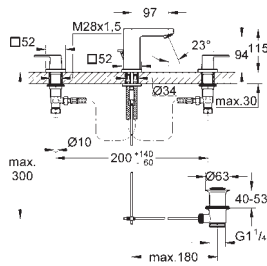

23 135 000 chrome 231.00
ditto, with non-restricted flow

GROHE EUROCUBE

Ref. No. Colour Price netto (€)

23 406 000 chrome 283.00

Eurocube
Single-lever basin mixer 1/2"
XL-Size
single hole installation
metal lever
for free-standing basins
GROHE SilkMove 28 mm ceramic cartridge
temperature limiter
GROHE StarLight chrome finish
GROHE EcoJoy SpeedClean mousseur 5.7 l/min
GROHE QuickFix Plus installation system
smooth body
flexible connection hoses
min. recommended pressure 1.0 bar