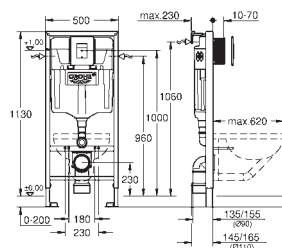

GROHE RAPID SL FOR WC

Ref. No.

Colour

Price netto (€)

new

39 374 KS0

velvet black

723.00

Rapid SL with glass module

for Rapid SL / Uniset

with flushing cistern GD 2

for connecting shower toilet Sensia Arena

or common wall-hung WCs

for tiled/plastered walls

two-piece glass cover made of tempered safety glass (8 mm)

upper part removable for maintenance

flush plate Skate Cosmopolitan, chrome, flush plate

is kept flush with glass cover

HPL mounting plate with hole pattern for all connections

mounting plate with concealed water connection

for shower toilet Sensia Arena

mounting plate with with quality edges in silver finish

set for noise protection

including accessory for mounting glass plate and WC ceramic

new

39 374 LS0

moon white

723.00

Rapid SL with glass module

for Rapid SL / Uniset

with flushing cistern GD 2

for connecting shower toilet Sensia Arena

or common wall-hung WCs

for tiled/plastered walls

two-piece glass cover made of tempered safety glass (8 mm)

upper part removable for maintenance

flush plate Skate Cosmopolitan, chrome, flush plate

is kept flush with glass cover

HPL mounting plate with hole pattern for all connections

mounting plate with concealed water connection

for shower toilet Sensia Arena

mounting plate with with quality edges in silver finish

set for noise protection

including accessory for mounting glass plate and WC ceramic

38 827 000

chrome

365.00

Rapid SL 5-in-1 set for WC

flushing cistern GD 2

with small maintenance access

1.13 m installation height

for on-the-wall installations or studded walls

powder coated steel frame, self-supporting

for dry-cladding, completely pre-assembled

with fixed connections

for single or rail installation

quick adjustment, lockable

fixing material

TÜV approved

2 WC fixing bolts