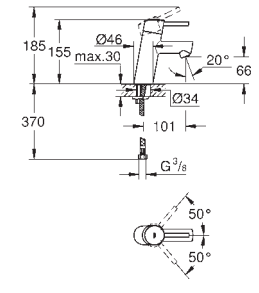

32 240 10E **chrome** **129.00**

Concetto
Single-lever basin mixer 1/2"
S-Size
single hole installation
metal lever
GROHE SilkMove 28 mm ceramic cartridge
adjustable flow rate limiter
with temperature limiter
GROHE StarLight chrome finish
GROHE EcoJoy SpeedClean mousseur 5.7 l/min
GROHE QuickFix installation system
with centering support
smooth body
flexible connection hoses
min. recommended pressure 1.0 bar
acoustic group I in accordance with DIN 4109