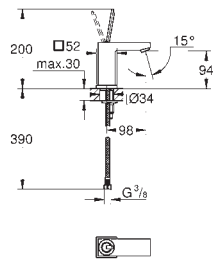

23 656 000 chrome 214.00

Eurocube Joy
Single-lever basin mixer 1/2"
S-Size
single hole installation
metal lever
GROHE FeatherControl Joystick cartridge
GROHE StarLight finish
GROHE EcoJoy SpeedClean mousseur 5.7 l/min
GROHE QuickFix Plus installation system
smooth body
flexible connection hoses