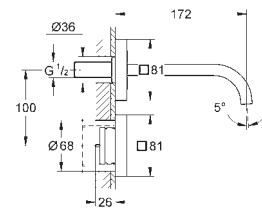

Allure E
Infra-red electronic basin mixer 1/2" wall mounted
wall spout
transformer 230 V AC/12 V DC
GROHE StarLight chrome finish
GROHE EcoJoy 6.0 l/min. flow limiter
IR-electronic with detection in the handwashing area
mousseur
automatically safety stop after 60 sec. (factory set)
additional functions and precise settings by remote control 36 407
automatic flushing after 1 or 3 days without use
thermal disinfection for 3.5 or 11 min
CE approved

36 264 000

chrome

307.00