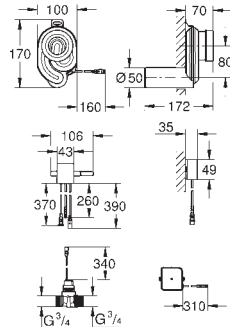

Temperature sensor for urinal

with transformer 100-240 V AC, 50-60 Hz, 6.75 V DC

can be used with 39 376 000
siphon with temperature sensor
cartridge with solenoid valve
and dirt strainer

flow pressure min 0.5 bar
operating pressure max 10 bar

7 pre-set programs:

auto flush
cleaning mode
pre-flush on/off
CE approved

39 367 000

chrome

593.00