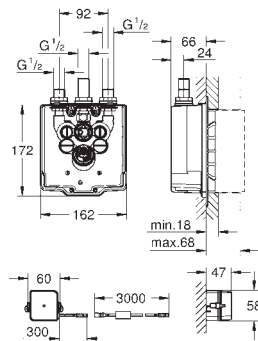

**Eurosmart Cosmopolitan E
Concealed body**

for shower with integrated pre-adjustable thermostatic mixer suitable for IR-set 36 415 000

2 stop valves

Grohtherm Micro integrated non-return valves with filters connection housing for power supply min. recommended pressure 1.0 bar

37 503 000 chrome 785.00