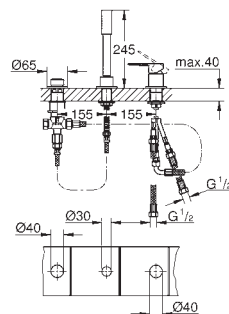

19 965 001 chrome 575.00

Lineare
**Three-hole single-lever
bath combination**

Three hole installation
GROHE SilkMove 35 mm ceramic cartridge
with temperature limiter

GROHE StarLight chrome finish
consisting of:
OHM operating element,
diverter bath/shower
without spout
hand shower Sena (28 034 000)
metal shower hose 2000 mm
flexible connection hoses
connection for shower hose
protected against backflow
for use with (29 037 000)
for combination with (28 990 / 28 991)