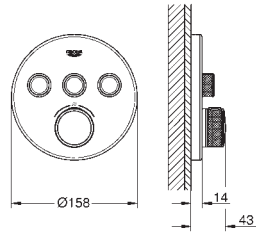

Grotherm SmartControl

Thermostat for concealed installation with 3 valves

set for final installation for GROHE Rapido SmartBox 35 600 000 metal wall escutcheon with **GROHE QuickFix** (covered escutcheon and shaft sealing, covered fixing), retroactively 6° adjustable
GROHE StarLight finish
SmartControl push for ON-OFF, turn for volume adjustment from EcoJoy to Full Flow, exchangeable symbols
GROHE TurboStat compact cartridge with wax thermoelement
GROHE SafeStop at 38°C
GROHE SafeStop Plus (optional) additional temperature limiter at 43° C
built-in non return valves and dirt strainers
multiple outlets can be run simultaneously
face-plate in moon white
without roughing-in-set
flow performance:
outlet A = 23 l/min
outlet B = 27 l/min
outlet C = 23 l/min

new

29 152 LS0

moon white

373.00