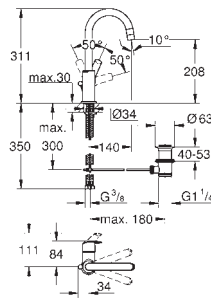

23 537 002 **chrome** **145.00**

Eurosmart
Single-lever basin mixer 1/2"
L-Size
single hole installation
metal lever
GROHE SilkMove 28 mm ceramic cartridge
with temperature limiter
GROHE StarLight chrome finish
GROHE EcoJoy mousseur 5.7 l/min
GROHE QuickFix rapid installation system
swivel tubular spout
swivel area 360°
pop-up waste set 1 1/4"
flexible connection hoses