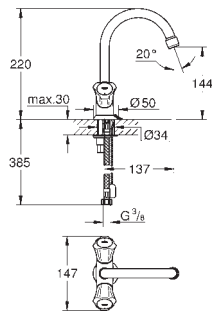

21 337 001

chrome

83.00

Costa L
One-hole basin mixer, 1/2"
metal handles
heat-insulated
screwable
Longlife-headpart
swivel tubular spout with mousseur
retractable chain
flexible connection hoses
GROHE StarLight chrome finish