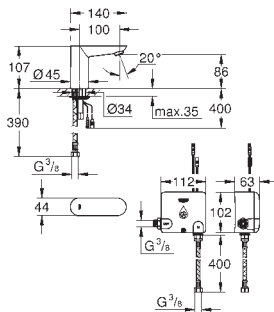

36 384 000

chrome

595.00

Euroeco Cosmopolitan E

Powerbox

infra-red electronic basin tap 1/2"

without mixing device

with infrared sensor for bi-directional communication
for monitoring, configuration and service purpose
including Powerbox self-generating power system

GROHE EcoJoy 6.0 l/min mousseur

flexible connection hose

dirt strainer

rapid installation system

Powerbox

power generator with water turbine

internal energy saving unit

with use of 60 s/24 h stand-by, 260 s/100 h stand-by

with additional backup power

7 pre-set programs:

auto flush

thermal disinfection

cleaning mode

additional functions and precise settings

by remote control 36 407

min. recommended pressure 1.0 bar