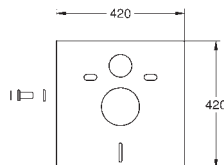

37 131 000

chrome

12.00

Set for noise protection

for WC

sound insulation

2 rubber pipes