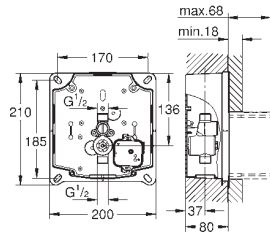

GROHE BLUETOOTH MONITORING

Ref. No.

Colour

Price netto (€)

37 338 000

chrome

124.00

GROHE Rapido U
roughing-in set for urinal
for manual actuation or Tectron
infra-red electronic 6 V or 230 V
water group with stop valve
flow pressure min 0.5 bar
operating pressure max 10 bar
flush aid
functional unit checked ex factory
water supply connections 1/2" outer thread
connecting box for mains supply
installation box with gasket
fixing points for dry cladding and
masonry-in
shortable inspection shaft incl. protection

37 505 SD0

stainless steel

785.00