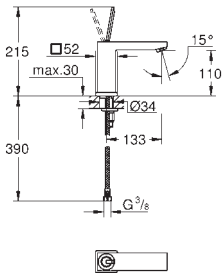

23 658 000 chrome 225.00

Eurocube Joy
Single-lever basin mixer 1/2"
M-Size
single hole installation
metal lever
GROHE FeatherControl Joystick cartridge
GROHE StarLight finish
GROHE EcoJoy SpeedClean mousseur 5.7 l/min
GROHE QuickFix Plus installation system
smooth body
flexible connection hoses