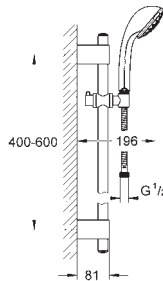

28 964 001 chrome 220.00

Relexa 100 Five
Shower rail set 5 sprays
consisting of:
hand shower Relexa Five (28 796 000)
shower rail, 600 mm (28 797 000)
with wall holders made of metal
Rotaflex shower hose 1.750 mm (28 410 000)
GROHE DreamSpray perfect spray pattern
GROHE StarLight chrome finish
GROHE QuickFix Plus adjustable distance between brackets
for adaption to existing drilling holes
SpeedClean anti-lime system
Inner WaterGuide for a longer life
Twistfree to prevent hose from twisting