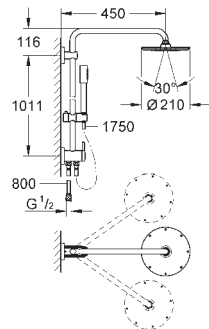

Rainshower System 210 Shower system with diverter for wall mounting

consisting of:
horizontal swivable 450 mm shower arm
change between hand and head shower
by diverter
metal head shower Rainshower Cosmopolitan 210 (28 368 000)
with ball joint
rotation angle $\pm 15^\circ$
hand shower Sena (28 034 000)
adjustable in height with gliding element (12 140 000)
metal shower hose 1750 mm
connection to water supply with 1/2"-thread of
the 800 mm shower hose to faucet / wall union
GROHE DreamSpray perfect spray pattern
GROHE StarLight chrome finish
SpeedClean anti-lime system
Inner WaterGuide for a longer life
**suitable for instantaneous heaters
from 18 kW/h**
minimum flow rate 7 l/min.
min. recommended pressure 1.0 bar

SHOWERS