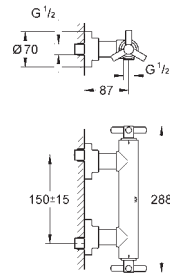

26 003 000 chrome 496.00

Atrio
Shower mixer 1/2"
wall mounted
ceramic headparts 1/2", 90°
GROHE StarLight chrome finish
shower outlet 1/2"
integrated non-return valves in the shower outlet 1/2"
covered S-unions
protected against backflow
without shower set
with Ypsilon handle
max. pressure differential 5:1
min. recommended pressure 1.0 bar