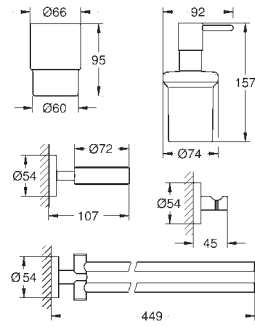

Ref. No.

Colour

Price netto (€)

40 846 001

chrome

125.00

Essentials

Master bathroom accessories set 4-in-1

material: metal

consisting of:

soap dispenser with holder (40 448 001)

crystal glass with holder (40 447 001)

double towel bar (40 371 001)

robe hook (40 364 001)

concealed fastening

GROHE StarLight finish