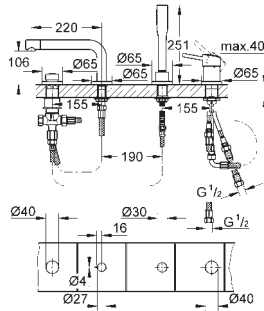

19 576 001 chrome 663.00

Concetto
Four-hole single-lever bath combination
GROHE SilkMove 46 mm ceramic cartridge
GROHE StarLight chrome finish

consisting of:
pre-assembled spout fixing
OHM operating element,
bath inlet with mousseur
diverter bath/shower
Euphoria Cosmopolitan hand shower (27 400 000)
metal shower hose 2000 mm
flexible connection hoses
connection for shower hose
protected against backflow
can be used with 29 037 000
min. recommended pressure 1.0 bar