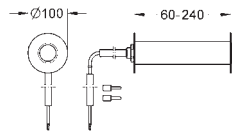

GROHE PNEUMATIC ACTUATIONS FOR WC

Ref. No.

Colour

Price netto (€)

43 977 000

chrome

203.00

Pneumatic actuation
GROHE StarLight chrome finish
remote **hand**-actuation for
institutional requirements
push button with escutcheon Ø 100 mm
for walls of 80 - 240 mm thickness
actuation stop
pneumatic hose 1.50 m

37 059 000

chrome

170.00