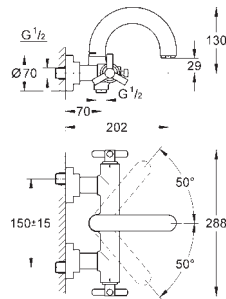

25 010 000 chrome 614.00

Atrio
Bath mixer 1/2"
wall mounted
ceramic headparts 1/2", 90°
GROHE StarLight chrome finish
automatic diverter: bath/shower
swivel tubular spout with stop limiter
mousseur
integrated non-return valves in the shower outlet 1/2"
covered S-unions
protected against backflow
without shower set
with Ypsilon handle