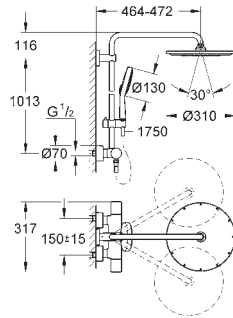

GROHE RAINSHOWER SYSTEM

Ref. No. Colour Price netto (€)

27 968 000 chrome 1,082.00

Rainshower System 310

Shower system with thermostat for wall mounting

consisting of:

horizontal swivable 450 mm shower arm
exposed thermostat with
Aquadimmer function

allows change between:

Rainshower Cosmopolitan 310 head shower (27 477 000)
with ball joint

rotation angle $\pm 15^\circ$

Hand shower Power&Soul Cosmopolitan 130 (27 664 000)

adjustable in height with gliding element (12 140 000)

Silverflex shower hose 1750 mm (28 388 000)

GROHE TurboStat compact cartridge
with wax thermosteement

GROHE CoolTouch no risk of scalding

GROHE DreamSpray perfect spray pattern

GROHE One-Click Showering spray selection

with one click

GROHE StarLight chrome finish

SpeedClean anti-lime system

suitable for instantaneous heaters

from 18 kW/h

minimum flow rate 7 l/min.

min. recommended pressure 1.0 bar