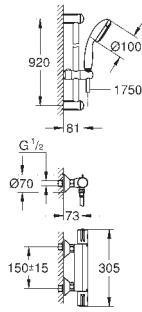

GROHE GROHTHERM 800

Ref. No.

Colour

Price netto (€)

THERMOSTATS

34 566 000

chrome

219.00

Grohtherm 800
Thermostatic shower mixer 1/2" with shower set
consisting of:
Grohtherm 800 thermostatic shower mixer 1/2"
(34 558 000)
New Tempesta shower set II, 900 mm (27 646 000)
min. recommended pressure 1.0 bar