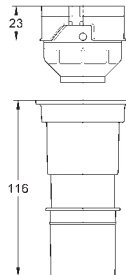

4,5 l Adapter for GD2