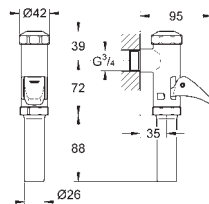

37 141 000 **chrome** **87.00**

DAL-Full-automatic flush valve for WC
3/4"
brass
GROHE StarLight chrome finish
for wash-down and wash-out bowls
with automatic flow rate
flow pressure range from 1.2 - 5.0 bar
low noise (group II according to
German noise specification)