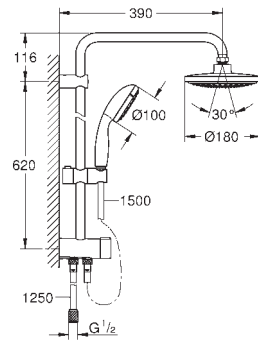

GROHE NEW TEMPESTA SYSTEM

Ref. No.

Colour

Price netto (€)

new

26 381 000

chrome

225.00

Tempesta System 180

Flex shower system with diverter for wall mounting

consisting of:

horizontal 390 mm shower arm, adjustable before installation
change by diverter between hand shower, head shower
or head shower Eco setting

head shower Euphoria Cosmopolitan 180
(27 491 000)

2 spray patterns (via diverter):

Rain, SmartRain

chrome plated spray face
with ball joint

rotation angle $\pm 15^\circ$

hand shower New Tempesta 100 (27 852 000)

spray pattern: Rain

adjustable in height with gliding element

distance between diverter and upper bracket: 620 mm

shower hose Relexaflex 1500 mm (28 151)

shower hose Relexaflex 1250 mm (28 150)

flexible installation: connection to faucet / wall union for water
supply with 1/2" thread of the 1250 mm shower hose

GROHE DreamSpray perfect spray pattern

GROHE StarLight chrome finish

SpeedClean anti-lime system

Inner WaterGuide for a longer life

ShockProof silicone ring prevents damages
caused by shower falling

**suitable for instantaneous heaters
from 18 kW/h**

minimum flow rate 7 l/min.

SHOWERS