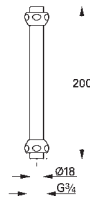

GROHE AUTOMATIC 2000

Ref. No.

Colour

Price netto (€)

45 058 000

chrome

38.00

Set for wall union 200 mm
with compression coupling 3/4"
to outlet elbow 12 407 ,1/2"
GROHE StarLight chrome finish