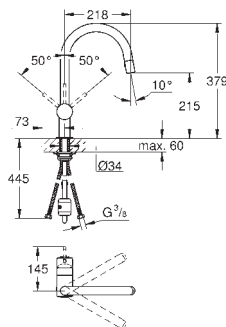

Minta
Single-lever sink mixer 1/2"
C-spout
single hole installation
GROHE StarLight finish
GROHE SilkMove 46 mm ceramic cartridge
pull-out mousseur spray
diverter: mousseur/**SpeedClean** shower jet
automatic return to mousseur
adjustable flow rate limiter
swivel tubular spout
swivel area 360°
integrated non-return valve
protected against backflow
flexible connection hoses
rapid installation system
min. recommended pressure 1.0 bar

KITCHEN FITTINGS