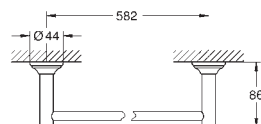

new

40 653 001 chrome 44.00

Essentials Authentic Towel rail
material: metal
626 mm (functional length 582 mm)
concealed fastening
GROHE StarLight chrome finish

GROHE ESSENTIALS AUTHENTIC

	Ref. No.	Colour	Price netto (€)
<p>new</p>  	<p>40 654 001</p> <p>Essentials Authentic Double towel rail material: metal 626 mm (functional length 582 mm) concealed fastening GROHE StarLight chrome finish</p>	chrome	76.00
<p>new</p>  	<p>40 660 001</p> <p>Essentials Authentic Multi-towel rack material: metal 586 mm (functional length 542 mm) concealed fastening GROHE StarLight chrome finish</p>	chrome	148.00
<p>new</p>  	<p>40 656 001</p> <p>Essentials Authentic Robe hook material: metal concealed fastening GROHE StarLight chrome finish</p>	chrome	16.00
<p>new</p>  	<p>40 657 001</p> <p>Essentials Authentic Toilet paper holder material: metal without cover concealed fastening GROHE StarLight chrome finish</p>	chrome	33.00
<p>new</p>  	<p>40 658 001</p> <p>Essentials Authentic Toilet brush set material: glass / metal wall mounted concealed fastening GROHE StarLight chrome finish</p>	chrome	46.00
	<p>40 392 000</p> <p>Spare brush</p>	chrome	34.00
	<p>40 393 000</p> <p>Spare glass</p>	daVinci satin white	27.00
<p>new</p>  	<p>40 659 001</p> <p>Essentials Authentic Filling basket, small material: metal concealed fastening GROHE StarLight chrome finish</p>	chrome	46.00