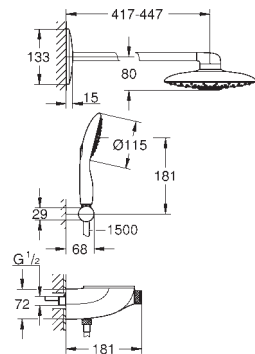

Rainshower System SmartControl 360 DUO
Combi shower system with thermostat, exposed/concealed

consisting of:

exposed/concealed SmartControl thermostat
allows change between:

head shower Rainshower 360 DUO with horizontal

450 mm shower arm, spray plate white

GROHE PureRain/GROHE Rain O² spray* and TrioMassage

hand shower Power&Soul 115, spray plate white (27 671 LS0)

hand shower wall holder (27 055 000)

Silverflex shower hose 1.500 mm (28 364 000)

minimum flow rate 10 l/min.

GROHE DreamSpray perfect spray pattern

GROHE StarLight chrome finish

GROHE CoolTouch no risk of scalding

GROHE TurboStat compact cartridge

with wax thermoelement

GROHE EcoJoy technology for less water and perfect flow

GROHE SafeStop at 38°C

GROHE SafeStop Plus (optional) additional

temperature limiter at 43° C

SmartControl push for ON-OFF, turn for volume

adjustment from EcoJoy to Full Flow

GROHE EasyReach shower tray

SpeedClean anti-lime system

Inner WaterGuide for a longer life

Twistfree to prevent hose from twisting

requires rough-in set 26 264 001 and concealed unit

26 449 000 – all to be ordered separately

* to be decided at first installation; factory default
setting: GROHE PureRain