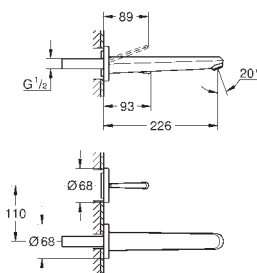

19 969 000 chrome 223.00
19 969 LSO moon white/chrome 289.00

Eurodisc Joy
Two-hole basin mixer
L-Size
wall mounted
set for final installation for 23 429 000
without concealed body
metal lever
GROHE StarLight chrome finish
GROHE EcoJoy SpeedClean mousseur 5.7 l/min
centre distance 110 mm
projection 226 mm
min. recommended pressure 1.0 bar