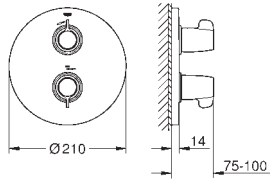

GROHE GROHTHERM SPECIAL

Ref. No. Colour Price netto (€)

new

29 094 000 chrome 224.00

**Grotherm Special
Thermostatic shower mixer**
set for final installation for
GROHE Rapido T 35 500 000
without concealed body
escutcheon- and shaft-sealing
covered connections
ergonomic handles
Temperature scale handle with
pre-adjustable safety stop between
35°C and 43°C
integrated mixed water shut off
metal temperature safety stop
easy thermal disinfection via optional key 47 994 000
GROHE StarLight chrome finish
GROHE SafetyPlus

35 500 000 chrome 231.00

**GROHE Rapido T Universal thermostatic
mixer for concealed installation**

new