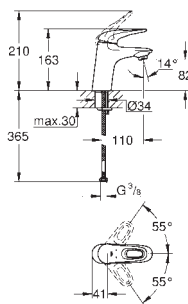

32 468 003 chrome 102.00

Eurostyle
Single-lever basin mixer 1/2"
S-Size
single hole installation
loop metal lever
GROHE SilkMove 35 mm ceramic cartridge
adjustable flow rate limiter
with temperature limiter
GROHE StarLight chrome finish
GROHE EcoJoy mousseur 5.7 l/min
GROHE QuickFix rapid installation system
smooth body
flexible connection hoses