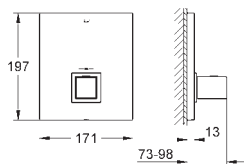

GROHE GROHTHERM CUBE

Ref. No. Colour Price netto (€)

19 961 000 chrome 277.00

Grotherm Cube
Central thermostatic mixer
set for final installation for
GROHE Rapido T 35 500 000
wall escutcheon with covered escutcheon- and shaft sealing,
covered fixing
GROHE StarLight chrome finish
GROHE SafeStop at 38°C
GROHE SafeStop Plus (optional) additional
temperature limiter at 43° C
without concealed body

35 500 000 chrome 231.00
GROHE Rapido T Universal thermostatic mixer for concealed installation

34 506 000 chrome 1,085.00