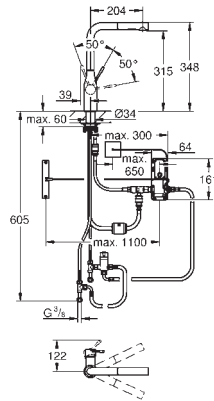

30 311 000
30 311 DC0

chrome
supersteel

625.00
714.00

Essence Foot Control
Electronic single-lever sink mixer 1/2"
L-spout

Foot control: activation of water via contact with sensor
battery supply 6 V lithium-battery, type CR-P2
CE approved
solenoid valve
fixed value mixing valve
automatically safety stop after 60 sec. (factory set)
type of protection IP 44
GROHE SilkMove 28 mm ceramic cartridge
pull-out dual spray control -
switches back and forth between
regular flow and spray
diverter: mousseur/**SpeedClean** shower jet
automatic return to mousseur
swivel tubular spout
swivel area 360°
protected against backflow
flexible connection hoses
rapid installation system