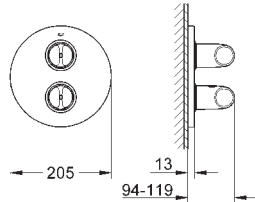

Veris
**Thermostat with integrated 2-way diverter
for bath or shower with more than one outlet**
set for final installation for
GROHE Rapido T 35 500 000
without concealed body
GROHE StarLight chrome finish
GROHE SafeStop Plus integrated temperature
limiter at max 50°C
Aquadimmer with multiple function
shut off and flow control
diverter for 2 outlets
wall escutcheon with **GROHE QuickFix** (covered
escutcheon- and shaft sealing, covered fixing)
metal escutcheon
metal handles

35 500 000 chrome 231.00
**GROHE Rapido T Universal thermostatic
mixer for concealed installation**

19 373 000 chrome 1,346.00