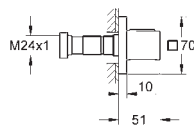

Grotherm F
Single volume control trim
for use with rough-in box 35 028 000 (1/2" connections) /
35 029 000 (1/2" NPT connections)
sold separately

GROHE StarLight chrome finish
metal handle for volume control
metal wall escutcheon with hidden sealing
for use with rough-in valve (35 029)

35 028 000 **chrome** 128.00

GROHE Rapido C rough-in box for single volume control