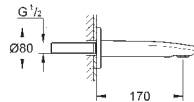

Eurostyle Cosmopolitan
Bath spout
wall mounted
GROHE StarLight chrome finish
mousseur
male thread 1/2"
projection 170 mm
min. recommended pressure 1.0 bar

13 277 002

chrome

122.00