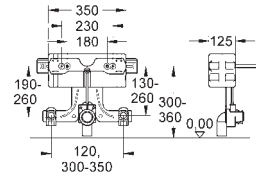

GROHE UNISSET FRAMES AND ACCESSORIES

Ref. No.

Colour

Price netto (€)

37 578 001

chrome

186.00

Uniset for bidet

sound-insulating EPS module for masonry-in with closed surface rail adaptors for modular fixing for single or series installation wall rail with fixing accessories for single installation bidet fixing bolts height adjustable fitting and outlet connections HT-outlet bend Ø 50 mm seal Ø 32 mm 2 variable fitting connections fixing material for bidet
without support feet