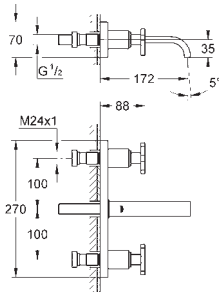

20 190 000 chrome 614.00

Allure
Three-hole basin mixer 1/2"
S-Size
wall mounted
without concealed body
set for final installation for 32 706 000
with metal plate
valves hot/cold with Carbodur ceramic
headparts 1/2" - 180
GROHE StarLight chrome finish
flow limiter 8 l/min.
spout with mousseur, centre distance 200 mm
projection 172 mm,

20 192 000 chrome 656.00
ditto, projection 220 mm