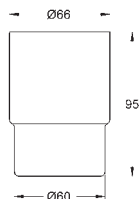

GROHE ESSENTIALS AUTHENTIC

Ref. No. Colour Price netto (€)

new

40 652 001 chrome 28.00

Essentials Authentic Holder
material: metal
for crystal glass (40 372 001),
soap dish (40 368 001) or
soap dispenser (40 394 001)
concealed fastening
GROHE StarLight chrome finish

40 394 001 chrome 25.00

Essentials Soap dispenser
material: glass / metal
fits in the following holders:
Essentials (40 369)
Essentials Cube (40 508)
Bau Cosmopolitan (40 585)
Essentials Authentic (40 652)
GROHE StarLight chrome finish

40 368 001 chrome 8.00

Essentials Soap dish
material: glass
fits in the following holders:
Essentials (40 369)
Essentials Cube (40 508)
Bau Cosmopolitan (40 585)
Essentials Authentic (40 652)

40 372 001 chrome 8.00

Essentials Crystal glass
material: glass
fits in the following holders:
Essentials (40 369)
Essentials Cube (40 508)
Bau Cosmopolitan (40 585)
Essentials Authentic (40 652)

new

40 655 001 chrome 28.00

Essentials Authentic Towel ring
material: metal
concealed fastening
GROHE StarLight chrome finish

new

40 653 001 chrome 44.00

Essentials Authentic Towel rail
material: metal
626 mm (functional length 582 mm)
concealed fastening
GROHE StarLight chrome finish