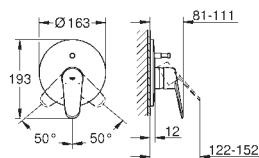

GROHE EURODISC JOY

Ref. No. Colour Price netto (€)

19 548 002 chrome 159.00
19 548 LS2 moon white/chrome 205.00

**Eurodisc Cosmopolitan
Single-lever bath mixer**

set for final installation for
35 501 000
without concealed body
metal lever

GROHE StarLight chrome finish
automatic diverter: bath/shower
escutcheon- and shaft-sealing
wall escutcheon
covered fixing

35 501 000 chrome 97.00
**GROHE Rapido E Universal single-lever
mixer for concealed installation**