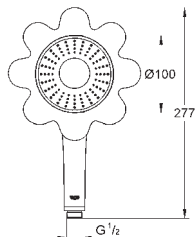

GROHE RAINSHOWER ICON

Ref. No. Colour Price netto (€)

26 115 DU0	purple	75.00
26 115 DP0	pink	75.00
26 115 YF0	yellow	75.00
26 115 TY0	blue	75.00

Rainshower Icon 100 Hand shower 1 spray

Rain spray
Ø 100 mm
with white rubber flower
elbow adapter for the combination of hand showers with shower sets
GROHE EcoJoy 9,5 l/min flow limiter
GROHE DreamSpray perfect spray pattern
GROHE StarLight chrome finish
SpeedClean anti-lime system
Inner WaterGuide for a longer life
suitable for instantaneous heater
min. recommended pressure 1.0 bar

26 115 YR0	orange	75.00
26 115 DG0	red	75.00
ditto, with yellow rubber flower