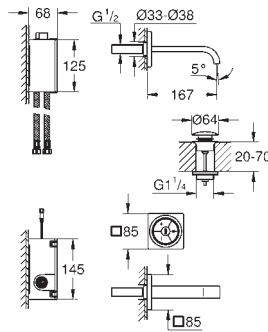

Allure

Selection Cube

Skate Cosmopolitan

GROHE ALLURE F-DIGITAL

Ref. No. Colour Price netto (€)

36 342 000 **chrome** **1,051.00**

**Allure F-digital
Digital basin mixer
L-Size**

including digital mixing device
single hole installation
Digital Controller - intuitive multifunctional operating unit
- Wireless technology
- Temperature and flow control
- Pause function
- Memory function
- LED-ring
Digital mixing device
- digital controlled valves
- integrated temperature sensor
Default setting configurable during installation:
- automatic safety shut-off after 60 sec.
GROHE StarLight chrome finish
GROHE EcoJoy technology for less water and perfect flow
spout with mousseur
Push-open waste set 1 1/4"
flexible connection hoses
incl. plug power supply 65 790 000