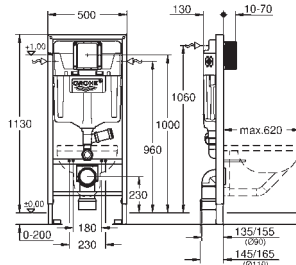

GROHE RAPID SL FOR WC

Ref. No.

Colour

Price netto (€)

39 002 000

chrome

324.00

Rapid SL for WC flushing cistern GD 2

with flush pipe for external odour extraction
with small maintenance access

1.13 m installation height

for on-the-wall installations or studded walls
powder coated steel frame, self-supporting
for dry-cladding, completely pre-assembled
with fixed connections

for single or rail installation
quick adjustment, lockable
fixing material

TÜV approved

2 WC fixing bolts

fixing device for ceramic

WC ceramics with small bearing area (less than 205 mm)

require additional accessory 38 779 000

distance of fixing bolts 180/230 mm

outlet bend Ø 90 mm

depth adjustable

reducer Ø 90/110 mm

inlet and outlet connecting set

flushing cistern GD 2, 6 - 9 l

adjustment ex factory 6 l and 3 l

flush pipe with connection for odor extraction 50 mm

pneumatic discharge valve offering 3 modes of

operation: dual flush or start/stop or single flush

water supply from left/right or back

low noise (group I acc. to

German Noise Specification)

insulated against condensation

1/2" water supply connection including

integrated angle valve and push fit

flexible hose union

no tools required for the installation

of the inspection shaft incl. protection

during construction phase

for vertical or horizontal use

without accessories for on-the-wall installation

for mounting of small flush plates please order

revision shaft 40 911 000 (sold separately)

38 897 000

chrome

327.00