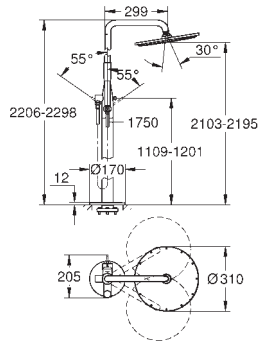

new

23 741 001
23 741 DC1

chrome
supersteel

1,954.00

*

Essence

Single-lever free-standing shower mixer 1/2"

floor-mounted

set for final installation for

45 984 001

without roughing-in-set

GROHE SilkMove 35 mm ceramic cartridge

with temperature limiter

GROHE StarLight chrome finish

automatic diverter:

head shower/hand shower

360° horizontal swivable shower arm

integrated non-return valve in the shower outlet 1/2"

with shower holder

Rainshower Cosmopolitan 310 head shower 9.5 l/min (27 477 000)

with ball joint

rotation angle ± 15°

GROHE DreamSpray perfect spray pattern

SpeedClean anti-lime system

hand shower Euphoria Cosmopolitan Stick (27 806 000) 7.6 l/min.

Silverflex shower hose 1750 mm (28 388 000)

protected against backflow

min. recommended pressure 1.0 bar