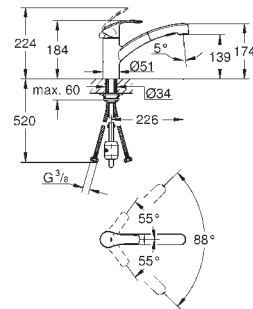

30 305 000 **chrome** **151.00**
30 305 DC0 **supersteel** **198.00**

Eurosmart
Single-lever sink mixer 1/2"
low spout
single hole installation
GROHE StarLight chrome finish
GROHE SilkMove 35 mm ceramic cartridge
with integrated temperature limiter
pull-out dual spray control -
switches back and forth between
regular flow and spray
diverter: mousseur/**SpeedClean** shower jet
automatic return to mousseur
adjustable flow rate limiter
swivel cast spout
88° swivel radius
separate inner water ways – lead and nickel free
flexible connection hoses
rapid installation system
protected against backflow