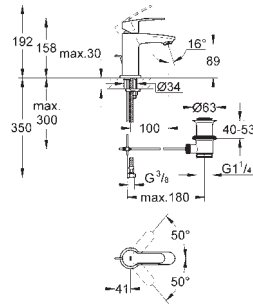

New Tempesta
Cosmopolitan 100

ACCESSORIES & ACTUATIONS FOR WC

Essentials

Nova Cosmopolitan

GROHE EUROSTYLE COSMOPOLITAN

Ref. No. Colour Price netto (€)

23 037 002 chrome 124.00

Eurostyle Cosmopolitan
Single-lever basin mixer 1/2"
S-Size
single hole installation
metal lever
GROHE SilkMove 28 mm ceramic cartridge
GROHE StarLight chrome finish
GROHE QuickFix installation system
with centering support
mousseur
pop-up waste set 1 1/4"
flexible connection hoses