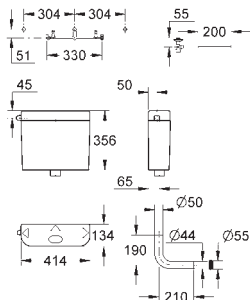

GROHE FLUSHING CISTERNS

Ref. No.

Colour

Price netto (€)

37 355 SH0

alpine white

85.00

Flushing cistern for WC

6 l flush
exposed installation
interruptible flush cycle
servo actuation
low level
made of ABS
low noise (group I acc. to German Noise Specification)
insulated against condensation
angle valve 1/2"
copper pipe
mounting template
flush pipe bend
WC inlet connector