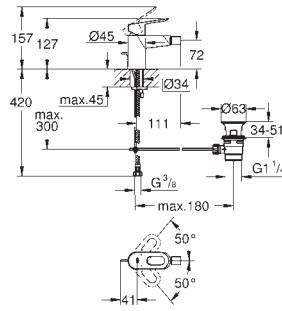

23 338 000

chrome

75.00

BauLoop
Single-lever bidet mixer 1/2"
single hole installation

metal lever
GROHE Longlife 28 mm ceramic cartridge
GROHE StarLight chrome finish
GROHE EcoJoy mousseur 5.7 l/min
rapid installation system
with ball joint
pop-up waste set 1 1/4"
flexible connection hoses