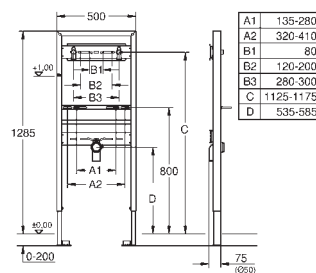

38 546 000

chrome

129.00

Rapid SL for wash basin

for wall mounted fittings
1.30 m installation height

for on-the-wall installations or studded walls
powder coated steel frame, self-supporting
for dry-cladding, completely pre-assembled
with fixed connections
for single or rail installation
quick adjustment, lockable
fixing material
TUV approved
wash basin fixing bolts M10 with
fixing device for ceramic
variable distance of fixing bolts
HT-outlet bend Ø 50 mm
seal Ø 32 mm
2 noise protected fitting connections 1/2"
without accessories for on-the-wall installation