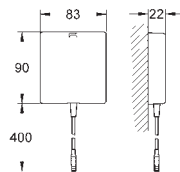

Switch-mode power supply

for one eye infra-red wash basin mixer
switch-mode power supply with operating
voltage 100-230 V AC, 50 - 60 Hz
for concealed socket with cover and strain relief