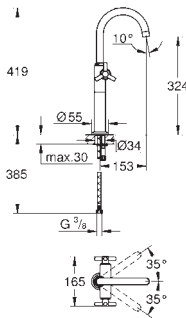

21 044 000 chrome 651.00

Atrio
One-hole basin mixer, 1/2"
XL-Size
for free-standing basins
ceramic headparts 1/2", 90°
GROHE StarLight chrome finish
rapid installation system
swivel tubular spout
with mousseur and stop limiter
height 419 mm
without lift rod and without pop up waste
flexible connection hoses
with Ypsilon handle