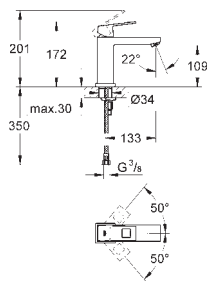

23 446 000 chrome 209.00

Eurocube
Single-lever basin mixer 1/2"
M-Size
single hole installation
metal lever
GROHE SilkMove 28 mm ceramic cartridge
with temperature limiter
GROHE StarLight chrome finish
GROHE EcoJoy SpeedClean mousseur 5.7 l/min
GROHE QuickFix Plus installation system
smooth body
flexible connection hoses
min. recommended pressure 1.0 bar