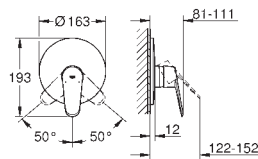

19 549 002 **chrome** **149.00**
19 549 LS2 **moon white/chrome** **186.00**

Eurodisc Cosmopolitan
Single-lever shower mixer
set for final installation for
35 501 000, without concealed body
metal lever
GROHE StarLight chrome finish
escutcheon- and shaft-sealing
wall escutcheon
covered fixing

35 501 000 **chrome** **97.00**
GROHE Rapido E Universal single-lever
mixer for concealed installation