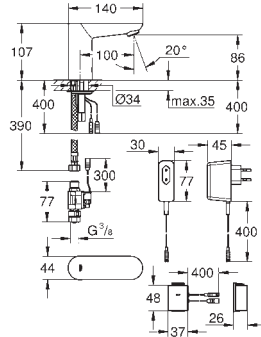

GROHE BLUETOOTH MONITORING

Ref. No.

Colour

Price netto (€)

36 409 000

chrome

541.00

**Euroeco Cosmopolitan E Bluetooth
Infra-red electronic basin tap 1/2" without mixing device**

with infrared sensor and Bluetooth module for bi-directional communication for monitoring, configuration and service purpose with plug transformer 100-240 V AC, 50-60 Hz, 6.75 V DC rapid installation system

GROHE StarLight finish
GROHE EcoJoy mousseur 5.7 l/min
external solenoid valve

dirt strainer
with Bluetooth 4.0* for wireless data communication for Apple** and Android devices
Bluetooth range (max. 10 m) varies depending on used materials and walls between transmitter and receiver

monitoring
password protected products
app detects all Bluetooth products in range
auto flush cycles and timing last auto flush
usage per day / 30 days
thermal disinfection cycles and timings last disinfection

configuration
detection range and shut off delay
thermal disinfection

auto flush
cleaning mode
2 on/off timers
identification by name

service
send and save 3 profiles
reset to factory or user settings
hard and software version
CE approved
acoustic group I in accordance with DIN 4109
type of protection faucet IP 59K

36 414 000

chrome

894.00