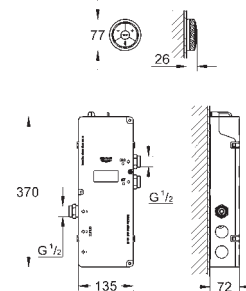

F-digital Digital controller for bath or shower

including digital thermostat unit
Digital Controller - intuitive multifunctional operating unit

- Wireless technology
- Temperature and flow control
- Pause function
- Memory function

- LED ring incl. warming-up function: visual feedback when preferred temperature is reached

Digital thermostat unit (concealed body)

- 1 outlet 1/2"
- warm/cold supplies 1/2"

Default setting configurable during installation:

- automatic safety shut-off after 20 min
- GROHE SafeStop at 38°C

Transceiver unit for Digital Controller and Digital thermostat unit incl. cable 3 m

GROHE TurboStat digital controlled compact cartridge with wax thermoelement

GROHE StarLight chrome finish

GROHE EcoJoy technology for less water and perfect flow

requires:
built-in power supply 36 078 000 or
plug power supply 65 790 000
min. recommended pressure 1.0 bar
energy efficiency class illumination of control unit: not applicable

36 309 000

chrome

259.00