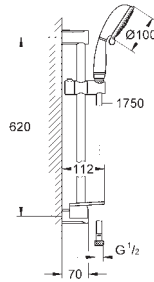

27 609 000 chrome 89.00

New Tempesta Rustic 100
Shower rail set 4 sprays
consisting of:
hand shower (27 608 000)
shower rail, 600 mm (27 519 000)
Relaxaflex hose 1750 mm 1/2" x 1/2" (28 154 000)
GROHE EasyReach tray (27 596 000)
GROHE EcoJoy 9,5 l/min flow limiter
GROHE DreamSpray perfect spray pattern
GROHE StarLight chrome finish
SpeedClean anti-lime system
Inner WaterGuide for a longer life
suitable for instantaneous heater