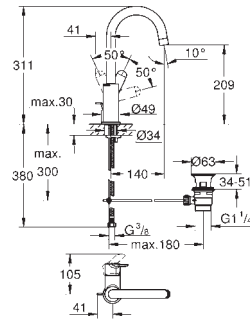

23 760 000

chrome

88.00

BauEdge
Single-lever basin mixer 1/2"
L-Size

single hole installation
metal lever

GROHE LongLife 28 mm ceramic cartridge
GROHE StarLight chrome finish
GROHE EcoJoy mousseur 5.7 l/min
rapid installation system
swivel tubular spout
pop-up waste set 1 1/4"
flexible connection hoses