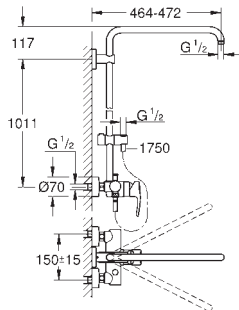

26 240 000

chrome

*

Euphoria Shower system with single lever mixer for wall mounting

consisting of:

horizontal swivable 450 mm shower arm

exposed single-lever shower mixer with diverter

gliding element

Silverflex shower hose 1750 mm (28 388 000)

GROHE SilkMove 46 mm ceramic cartridge

GROHE StarLight chrome finish

Inner WaterGuide for a longer life

Twistfree to prevent hose from twisting

minimum flow rate 7 l/min.

suitable for instantaneous heaters

from 18 kW/h

min. recommended pressure 1.0 bar