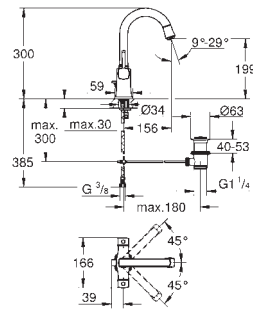

21 107 000 **chrome** 399.00
21 107 IGO **chrome/gold** 519.00

Grandera
Two-handle basin mixer, 1/2"
L-Size
single hole installation
valves hot/cold with ceramic headparts 1/2" - 90°
GROHE StarLight chrome finish
GROHE EcoJoy technology for less water and perfect flow
GROHE AquaGuide adjustable mousseur 5.7 l/min
swivel spout
pop-up waste set 1 1/4"
flexible connection hoses
min. recommended pressure 1.0 bar