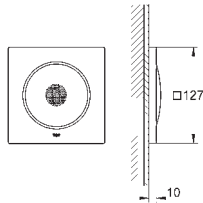

Rainshower F-Series

Sound set

127 x 127 mm per module

full range stereo speaker

consisting of:

- 2 speakers with plug connections

waterproof & corrosion protected

GROHE StarLight chrome finish

requires rough-in set (29 073 000), F-digital Deluxe base unit

box (26 374 000 or 36 397 000), Bluetooth unit (36 371 000)

and various cable connections – all to be ordered separately

due to installation situation

For detailed planning and product information please

contact your local GROHE Customer Service.

29 073 000 chrome 233.00