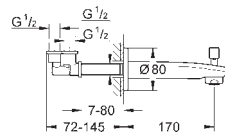

Eurostyle Cosmopolitan
Bath spout
wall mounted
GROHE StarLight chrome finish
mousseur
automatic diverter: bath/shower
with concealed connection piece
male thread 1/2"
projection 170 mm