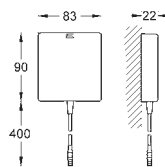

Switch-mode power supply

for one eye infra-red wash basin mixer
switch-mode power supply with operating voltage 100-230 V AC, 50 - 60 Hz
for concealed socket with cover and strain relief