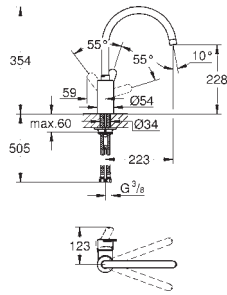

GROHE EUROSTYLE COSMOPOLITAN

KITCHEN FITTINGS

GROHE
SilkMove

GROHE
StarLight

GROHE EUROSTYLE COSMOPOLITAN

Ref. No.

Colour

Price netto (€)