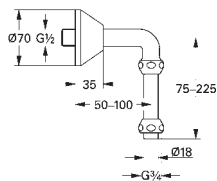

Wall union, male 1/2"
without thermometer
connection pipe Ø 18 mm
connector set 3/4"
male thread 1/2"
sliding escutcheon
GROHE StarLight chrome finish

SPECIAL FITTINGS