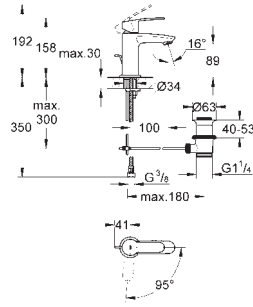

GROHE SILKMOVE ES

Ref. No. Colour Price netto (€)

23 387 20E **chrome** **124.00**
Eurostyle Cosmopolitan
Single-lever basin mixer 1/2"
S-Size
single hole installation
metal lever
GROHE SilkMove ES 28 mm ceramic cartridge
with energy saving function via cold start
with temperature limiter
GROHE StarLight chrome finish
GROHE EcoJoy mousseur 5.7 l/min
GROHE QuickFix rapid installation system
pop-up waste set 1 1/4"
flexible connection hoses
min. recommended pressure 1.0 bar