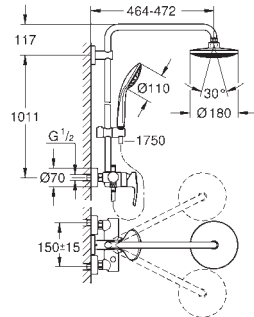

GROHE EUPHORIA SYSTEM

Ref. No.

Colour

Price netto (€)

27 473 000

chrome

523.00

Euphoria System 180 Shower system with single lever mixer for wall mounting

consisting of:

horizontal swivable 450 mm shower arm

exposed single-lever shower mixer with diverter

allows change between:

head shower Euphoria Cosmopolitan

(27 492 000)

chrome plated spray plate

with ball joint, rotation angle $\pm 15^\circ$

hand shower Euphoria 110 Massage (27 239 000)

adjustable in height with gliding element (12 140 000)

Silverflex shower hose 1750 mm (28 388 000)

GROHE EcoJoy 9,5 l/min flow limiter

GROHE SilkMove 46 mm ceramic cartridge

GROHE DreamSpray perfect spray pattern

GROHE StarLight chrome finish

SpeedClean anti-lime system

Inner WaterGuide for a longer life

Twistfree to prevent hose from twisting

suitable for instantaneous heaters

from 18 kW/h

minimum flow rate 7 l/min.

min. recommended pressure 1.0 bar