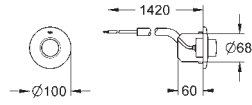

GROHE WALL PLATES FOR WC

Ref. No.

Colour

Price netto (€)

37 060 000

chrome

105.00

Pneumatic actuation
GROHE StarLight chrome finish
push button actuation with
escutcheon Ø 100 mm
pneumatic hose 1.50 m
without wall plate

38 714 000

chrome

17.00