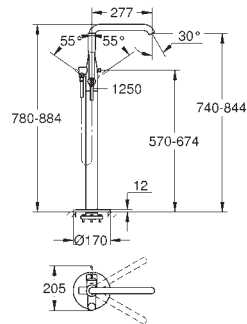

23 491 001
23 491 DC1

chrome
supersteel

1,192.00

1,417.00

Essence

Single-lever bath mixer 1/2"

floor-mounted

set for final installation for

45 984

without roughing-in-set

GROHE SilkMove 35 mm ceramic cartridge

with temperature limiter

GROHE StarLight chrome finish

automatic diverter: bath/shower

swivel spout with mousseur and stop limiter

projection 277 mm

integrated non-return valve in the shower outlet 1/2"

with shower holder

hand shower Euphoria Cosmopolitan Stick (27 806 000) 7.6 l/min.

Silverflex shower hose 1 250 mm (28 362 000)

protected against backflow