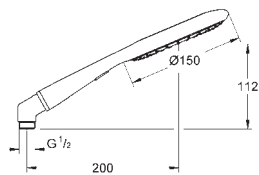

GROHE RAINSHOWER ICON

Ref. No. Colour Price netto (€)

27 636 000 chrome/sheer marble 113.00

Rainshower Icon 150
Hand shower 2 sprays
Rain, SmartRain
eco function (reduction of flow rate)
metal elbow adapter for the combination of
hand showers with shower hoses
GROHE EcoJoy 9,5 l/min flow limiter
GROHE CoolTouch
GROHE DreamSpray perfect spray pattern
GROHE StarLight chrome finish
SpeedClean anti-lime system
universal mounting system, fitting all standard shower hoses
suitable for instantaneous heater
min. recommended pressure 1.0 bar

27 635 000 chrome/sheer marble 87.00
ditto, with non-restricted flow