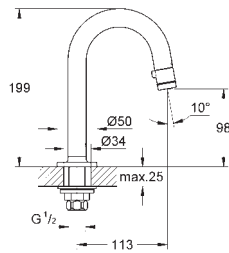

GROHE UNIVERSAL TAP

Ref. No. Colour Price netto (€)

20 201 000 **chrome** **99.00**
Universal pillar tap DN15
C-spout
Flow rate: 6l/min at 3 bar flow pressure
Flow-Stop mousseur
ceramic headpart
union nut 1/2"
with 10.5 mm drilling
GROHE StarLight chrome finish
projection 113 mm