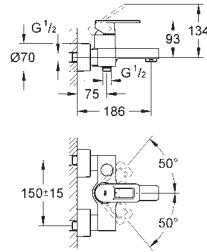

32 638 000 **chrome** **280.00**

Quadra
Single-lever bath mixer 1/2"
wall mounted
GROHE SilkMove 46 mm ceramic cartridge
GROHE StarLight chrome finish
adjustable flow rate limiter
automatic diverter: bath/shower
mousseur
shower bottom outlet 1/2"
with integrated non return-valve
covered S-unions
protected against backflow