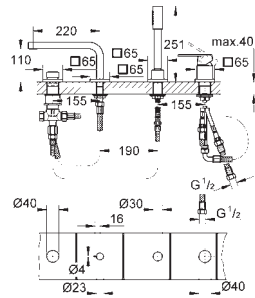

Quadra

Four-hole single-lever bath combination

GROHE SilkMove 46 mm ceramic cartridge

GROHE StarLight chrome finish

consisting of:

pre-assembled spout fixing

OHM operating element,

bath inlet with mousseur