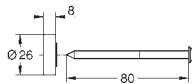

26 385 000

chrome

13.50

Rainshower SmartControl

Compensation disc

for Rainshower SmartControl systems
26 250, 26 361, 26 379
stackable

SHOWERS