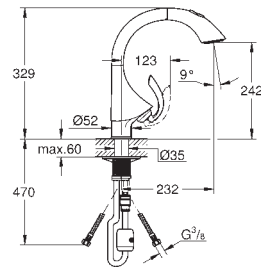

GROHE K4

Ref. No.

Colour

Price netto (€)

33 782 000

chrome

476.00

K4
Single-lever sink mixer 1/2"
single hole installation
GROHE StarLight finish
GROHE SilkMove 35 mm ceramic cartridge
pull-out dual spray
diverter: mousseur/**SpeedClean** shower jet
automatic return to mousseur
adjustable flow rate limiter
swivel tubular spout
integrated non-return valve
protected against backflow
flexible connection hoses
rapid installation system