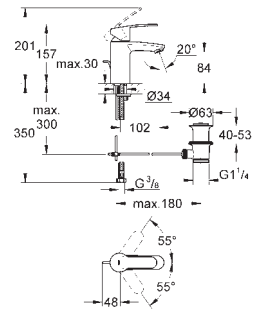

New Tempesta
Cosmopolitan 100

ACCESSORIES & ACTUATIONS FOR WC

Essentials

Nova Cosmopolitan

GROHE EUROSTYLE COSMOPOLITAN

Ref. No. Colour Price netto (€)

23 037 002 chrome 124.00

Eurostyle Cosmopolitan
Single-lever basin mixer 1/2"
S-Size
single hole installation
metal lever
GROHE SilkMove 28 mm ceramic cartridge
GROHE StarLight chrome finish
GROHE QuickFix installation system
with centering support
mousseur
pop-up waste set 1 1/4"
flexible connection hoses