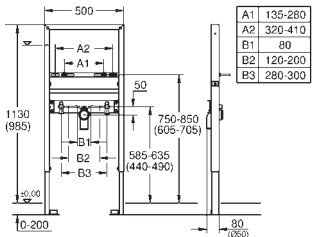

39 052 000

chrome

159.00

Rapid SL
for wash basin
height adjustable

for single hole installation
1.13 m installation height

for on-the-wall installations or studded walls
powder coated steel frame, self-supporting
for dry-cladding, completely pre-assembled
with fixed connections
for single or rail installation
quick adjustment, lockable
fixing material
TÜV approved
fixing and connecting traverse, height adjustable
wash basin fixing bolts M10 with
fixing device for ceramic
variable distance of fixing bolts
HT-outlet bend Ø 50 mm
seal Ø 32 mm
2 noise protected fitting connections 1/2"

without accessories for on-the-wall installation