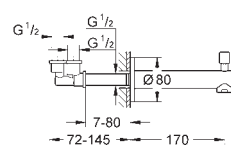

13 281 001 chrome 128.00

Concetto
Bath spout with diverter
wall mounted
GROHE StarLight chrome finish
mousseur
automatic diverter: bath/shower
male thread 1/2"