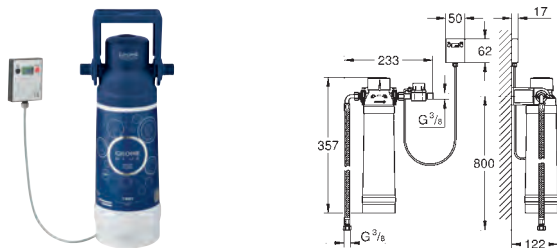

40 438 001 chrome 379.00

GROHE Red
Filter with filter head
for regions with water hardness higher 12° KH
turn before GROHE Red boiler
flexible connection hoses
filter 600 l