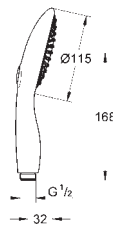

27 671 L50 **moon white** 69.00

Power&Soul 115
Hand shower 2 sprays, spray plate white
GROHE Rain O², Rain
GROHE EcoJoy 9,5 l/min flow limiter
GROHE DreamSpray perfect spray pattern
GROHE One-click showering
spray selection via push of a button
GROHE StarLight chrome finish
SpeedClean anti-lime system
Inner WaterGuide for a longer life
universal mounting system, fitting all standard shower hoses
suitable for instantaneous heater
min. recommended pressure 1.0 bar