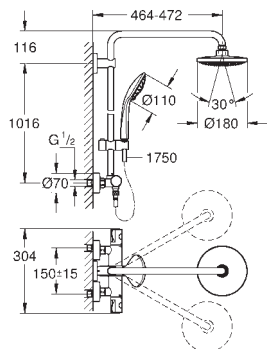

Euphoria System 180 E

Shower system with thermostat for wall mounting

consisting of:

horizontal swivable 450 mm shower arm
exposed thermostat with
Aquadimmer function
with ergonomic handles
allows change between:
head shower Euphoria Cosmopolitan 180
(27 491 000)
spray pattern: Rain
with ball joint
rotation angle $\pm 15^\circ$
hand shower Euphoria 110 Massage (27 221 000)
adjustable in height with gliding element
Silverflex shower hose 1750 mm (28 388 000)
GROHE TurboStat compact cartridge
with wax thermoelement
GROHE DreamSpray perfect spray pattern
GROHE StarLight chrome finish
SpeedClean anti-lime system
Inner WaterGuide for a longer life
Twistfree to prevent hose from twisting
suitable for instantaneous heaters
from 18 kW/h

minimum flow rate 7 l/min.

min. recommended pressure 1.0 bar