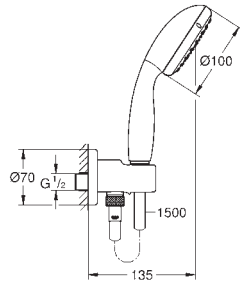

GROHE NEW TEMPESTA

Ref. No.

Colour

Price netto (€)

new

26 406 000

chrome

43.00

New Tempesta 100

Wall holder set 2 sprays

with integrated wall union 1/2"

consisting of:

hand shower (27 597 00E)

shower outlet elbow 1/2" with

wall shower holder (28 679 000)

male thread

protected against backflow

Relaxaflex hose 1500 mm 1/2" x 1/2" (28 151 000)

GROHE EcoJoy 5.7 l/min. flow limiter

GROHE StarLight chrome finish

GROHE DreamSpray perfect spray pattern

SpeedClean anti-lime system

Inner WaterGuide for a longer life

ShockProof silicone ring prevents damages

caused by shower falling

suitable for instantaneous heater

min. recommended pressure 1.0 bar