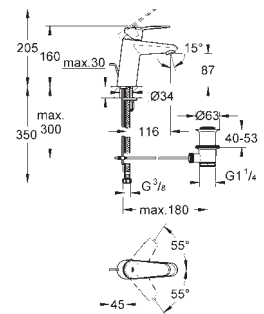

33 190 20E chrome 155.00

Eurodisc Cosmopolitan
Single-lever basin mixer 1/2"
S-Size
single hole installation
metal lever
GROHE SilkMove 35 mm ceramic cartridge
adjustable flow rate limiter
adjustable minimum flow rate
approx. 2.5 l/min
temperature limiter
GROHE StarLight chrome finish
GROHE EcoJoy SpeedClean mousseur 5.7 l/min
GROHE QuickFixPlus installation system with centering support
pop-up waste set 1 1/4"
flexible connection hoses
min. recommended pressure 1.0 bar
acoustic group I in accordance with DIN 4109

33 190 002 chrome 155.00
ditto, with non-restricted flow