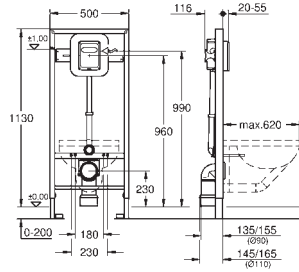

GROHE RAPID SL FOR WC

Ref. No.

Colour

Price netto (€)

38 519 001

chrome

385.00

Rapid SL for WC

flush valve 6 - 9 l

for manual / electronic actuation

1.13 m installation height

for on-the-wall installations or studded walls

steel frame with foil coating/hot galvanized,

self-supporting

for dry-cladding, completely pre-assembled

quick adjustment, lockable

for single or rail installation

fixing material

TÜV approved

2 WC fixing bolts

distance of fixing bolts 180/230 mm

WC ceramics with small bearing area (less than 205 mm)

require additional accessory 38 779 000

outlet bend Ø 90 mm

depth adjustable

reducer Ø 90/110 mm

inlet and outlet connecting set

manual/electronic actuation

adjustable

low noise (group I acc. to

German Noise Specification)

¾"

stop valve

6 l flush

flush bend

flow rate adjustment

without accessories for on-the-wall installation

new

40 899 000

chrome

34.00