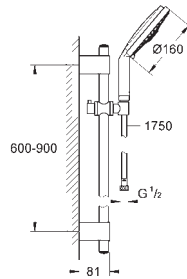

28 763 001

chrome

236.00

Rainshower Cosmopolitan 160
Shower rail set 4 sprays

consisting of:

hand shower Cosmopolitan (28 756 000)

shower rail, 900 mm (28 819)

with wall holders made of metal

Silverflex shower hose 1750 mm (28 388 000)

GROHE StarLight chrome finish

GROHE QuickFix Plus adjustable distance between brackets

for adaption to existing drilling holes

Inner WaterGuide for a longer life

Twistfree to prevent hose from twisting