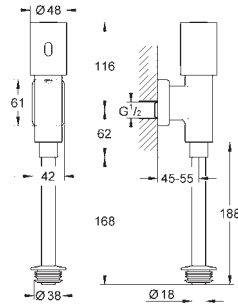

GROHE ELECTRONIC ACTUATIONS FOR URINAL

Ref. No.

Colour

Price netto (€)

37 421 000

chrome

441.00

Tectron Rondo

Infra-red electronic for Urinal

with infrared sensor for bi-directional communication for monitoring, configuration and service purpose

6 V lithium-battery, type CR-P2

battery lifetime: approx. 7 years (150 actuations a day)

metal housing

exposed installation

flow pressure min 0.5 bar

operating pressure max 10 bar

G 1/2

with **integrated stop valve**

flush pipe with rubber connector

multistage battery status display

7 pre-set programs:

auto flush

cleaning mode

pre-flush on/off

additional functions and precise settings

by remote control 36 407

adjustable flow time by hand or remote

CE approved

37 427 000

chrome

320.00