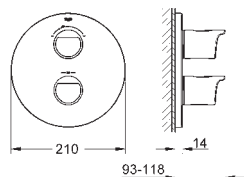

19 355 001 chrome 281.00

Grotherm 2000
**Thermostat with integrated 2-way diverter
for bath or shower with more than one outlet**
set for final installation for GROHE Rapido T 35 500 000
wall escutcheon with **GROHE QuickFix** (covered
escutcheon- and shaft sealing, covered fixing)
GROHE StarLight chrome finish
GROHE Aqua Paddle ergonomically shaped handles
GROHE SafeStop at 38°C
GROHE SafeStop Plus (optional) additional
temperature limiter at 43° C
GROHE AquaDimmer Eco with multiple function:
- integrated Economy button
(with economy stop for shower)
- flow control
- diverter: bath/shower
without concealed body

35 500 000 chrome 231.00

**GROHE Rapido T Universal thermostatic
mixer for concealed installation**