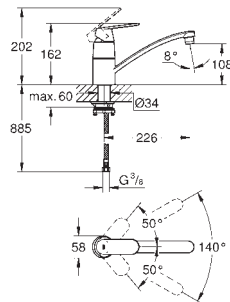

low spout
single hole installation
GROHE StarLight finish
GROHE SilkMove 46 mm ceramic cartridge
mousseur
adjustable flow rate limiter
swivel tubular spout
swivel area 140°
flexible connection hoses
rapid installation system