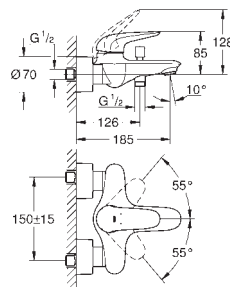

23 726 003
23 726 LS3

chrome
moon white/chrome

144.00
186.00

Eurostyle
Single-lever bath mixer 1/2"
wall mounted
solid metal lever
GROHE SilkMove 35 mm ceramic cartridge
with temperature limiter
GROHE StarLight chrome finish
adjustable flow rate limiter
automatic diverter: bath/shower
mousseur
shower outlet 1/2" with integrated non-return valve
covered S-unions
protected against backflow
metal wall escutcheon