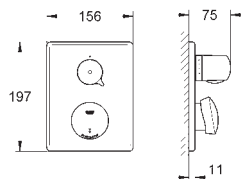

GROHE EURODISC SE

Ref. No. Colour Price netto (€)

36 247 000 chrome 973.00

Eurodisc SE
Self-closing shower thermostat, 1/2"
6 V lithium-battery, type CR-P2
GROHE StarLight chrome finish
GROHE TurboStat compact cartridge
with wax thermostatic element
temperature scale handle with safety stop
between 35°C and 45°C
non-return valve
dirt strainers
start-stop function
electronic control of operating time
functions to activate with tip code
flow time adjustable from 2 sec. to 30 min.
automatic flushing: 5 min after 3 days
without use
thermal disinfection for 3.5 or 11 min
set for final installation for
36 014 (integrated elastomer fitting box)
or 36 246
CE approved
acoustic group I in accordance with DIN 4109
type of protection IP 55

36 014 000 chrome 180.00