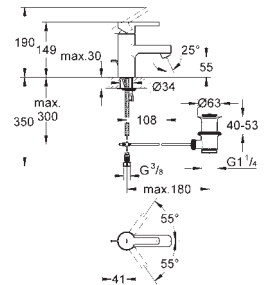

32 115 000 chrome 223.00

Lineare
Single-lever basin mixer 1/2"
S-Size
single hole installation
GROHE SilkMove 35 mm ceramic cartridge
adjustable flow rate limiter
GROHE StarLight chrome finish
rapid installation system
mousseur
pop-up waste set 1 1/4"
flexible connection hoses