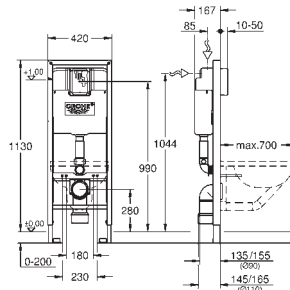

GROHE RAPID SL FOR THE DISABLED

Ref. No.

Colour

Price netto (€)

38 675 001

chrome

333.00

Rapid SL for WC
flushing cistern 6 l
1.13 m installation height
for the disabled
for WC bowls 70 cm projection
for on-the-wall installations or studded walls
powder coated steel frame, self-supporting
for dry-cladding, completely pre-assembled
with fixed connections
for single or rail installation
fixing material
TÜV approved
2 WC fixing bolts
fixing device for ceramic
distance of fixing bolts 180/230 mm
outlet bend Ø 90 mm
depth adjustable
reducer Ø 90/110 mm
inlet and outlet connecting set
pneumatic discharge valve offering 3 modes of
operation: dual flush or start/stop or single flush
low noise (group I acc. to
German Noise Specification)
insulated against condensation
1/2" water supply connection including
integrated angle valve and push fit
flexible hose union
without accessories for on-the-wall installation

39 140 000

chrome

611.00