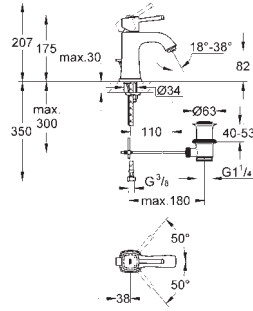

GROHE GRANDERA

Ref. No. Colour Price netto (€)

23 303 000 **chrome** 333.00
23 303 IGO **chrome/gold** 432.00

Grandera
Single-lever basin mixer 1/2"
M-Size
single hole installation
GROHE SilkMove 28 mm ceramic cartridge
temperature limiter
GROHE StarLight chrome finish
GROHE EcoJoy technology for less water and perfect flow
GROHE QuickFix installation system
GROHE AquaGuide adjustable mousseur 5.7 l/min
pop-up waste set 1 1/4"
flexible connection hoses
min. recommended pressure 1.0 bar