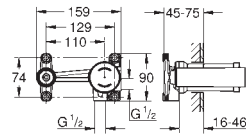

23 571 000

chrome

222.00

Single-lever mixer 1/2", universal concealed body

for 2-hole basin mixers
wall installation
without finishing trim set
GROHE SilkMove 35 mm ceramic cartridge
adjustable flow rate limiter
with temperature limiter
spout can be positioned on the right or left
DR-brass
installation device