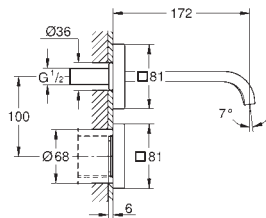

Eurocube E

Infra-red electronic wall basin tap without mixing device

for cold or premixed water

with transformer 100-230 V AC, 50-60 Hz, 6 V DC

laminar spray regulator 5.7 l/min

7 pre-set programs:

auto flush

thermal disinfection

cleaning mode

additional functions and precise settings

by remote control 36 407

set for final installation

for use with Rapid SL 38 748 002 or roughing-in set 36 264 001

CE approved

acoustic group I in accordance with DIN 4109

min. recommended pressure 1.0 bar

new

36 264 001

chrome

160.00