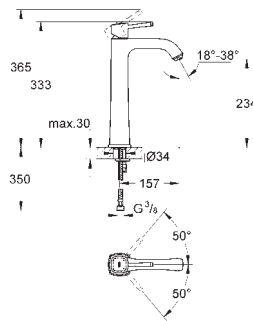

23 313 000 **chrome** 440.00
23 313 IGO **chrome/gold** 573.00

Grandera
Single-lever basin mixer 1/2"
XL-Size
for free-standing basins
GROHE SilkMove 28 mm ceramic cartridge
temperature limiter
GROHE StarLight chrome finish
GROHE EcoJoy technology for less water and perfect flow
GROHE QuickFix installation system
GROHE AquaGuide adjustable mousseur 5.7 l/min
smooth body
flexible connection hoses
min. recommended pressure 1.0 bar