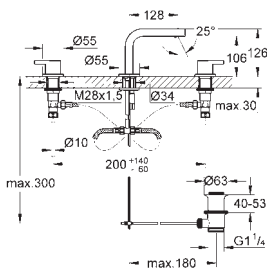

20 304 000 **chrome** 336.00

Lineare
Three-hole basin mixer 1/2"
S-Size
ceramic headparts 1/2", 90°
GROHE StarLight chrome finish
GROHE QuickFix installation system
pop-up waste set 1 1/4"
pressure-proof, flexible connection hoses
between spout and side valves