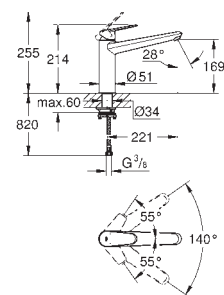

33 312 002

chrome

346.00

Eurodisc Cosmopolitan
Single-lever sink mixer 1/2"
for installation in front of window
medium spout
single hole installation
GROHE StarLight finish
GROHE SilkMove 35 mm ceramic cartridge
mousseur
adjustable flow rate limiter
swivel cast spout
swivel area 140°
non-removable socket height: 30mm
flexible connection hoses