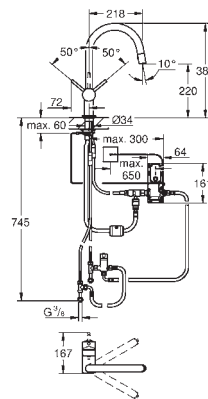

31 358 001
31 358 DC1

chrome
supersteel

573.00
744.00

Minta Touch
Electronic single-lever sink mixer 1/2"
C-spout

Touch: activation of water via skin contact
battery supply 6 V lithium-battery, type CR-P2
CE approved
solenoid valve
fixed value mixing valve
automatically safety stop after 60 sec. (factory set)
type of protection IP 44
GROHE SilkMove 46 mm ceramic cartridge
pull-out mousseur spray
diverter: mousseur/**SpeedClean** shower jet
adjustable flow rate limiter
automatic return to mousseur
swivel tubular spout
swivel area 360°
protected against backflow
flexible connection hoses
rapid installation system