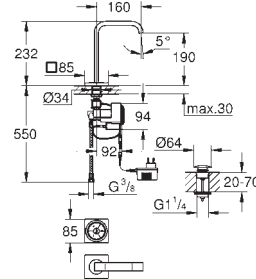

Allure

Selection Cube

Skate Cosmopolitan

GROHE ALLURE F-DIGITAL

Ref. No. Colour Price netto (€)

36 342 000 **chrome** **1,051.00**

**Allure F-digital
Digital basin mixer
L-Size**

including digital mixing device
single hole installation
Digital Controller - intuitive multifunctional operating unit
- Wireless technology
- Temperature and flow control
- Pause function
- Memory function
- LED-ring
Digital mixing device
- digital controlled valves
- integrated temperature sensor
Default setting configurable during installation:
- automatic safety shut-off after 60 sec.
GROHE StarLight chrome finish
GROHE EcoJoy technology for less water and perfect flow
spout with mousseur
Push-open waste set 1 1/4"
flexible connection hoses
incl. plug power supply 65 790 000