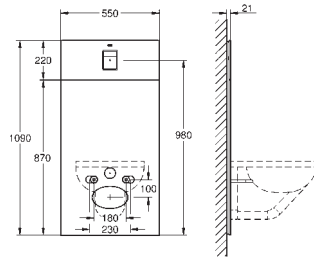

new

39 374 KS0

velvet black

723.00

Rapid SL with glass module

for Rapid SL / Uniset

with flushing cistern GD 2

for connecting shower toilet Sensia Arena