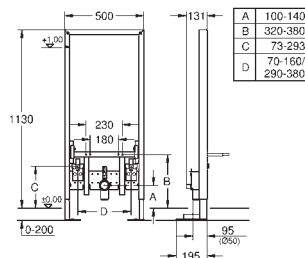

**Rapid SL for bidet
1.13 m installation height**

for free-standing installation, for on-the-wall installations or studded walls

powder coated steel frame, self-supporting

pre-assembled height adjustable fitting connections

for single installation

lockable

TÜV approved

fixing material

bidet fixing bolts

HT-outlet bend Ø 50 mm

seal Ø 32 mm

2 noise protected fitting connections 1/2"

fixing material for bidet

without accessories for on-the-wall installation

38 548 001

chrome

117.00

**Rapid SL empty element
1.13 m installation height**

for the installation of fitting holders

or to cover the distance between

two elements (60 - 170 cm)

for installation back to back with free-standing

elements

TÜV approved

without accessories for on-the-wall installation