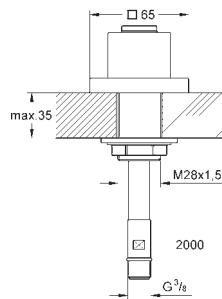

27 531 000

chrome

120.00

Lead-through for pull-out showers
for bath rim installation and under
tiled surround

Lead-through for shower hose
with square escutcheon
shower hose 1/2" x 3/8",
2000 mm (28 158 000)

**The lead-through can be combined
with all hand showers**
GROHE StarLight chrome finish