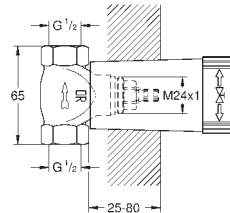

29 800 000 chrome 24.00

Concealed stop-valve, 1/2"
pre-assembled headpart 1/2"
short spindle, protection sleeve
threaded union 1/2", DR-brass

29 802 000 chrome 43.00

ditto, 3/4", pre-assembled headpart 3/4", thread union 3/4"

29 805 000 chrome 63.00

ditto, 1", pre-assembled headpart 1", thread union 1"