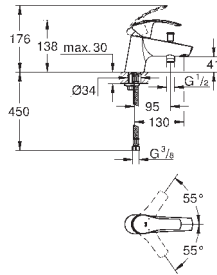

33 412 002 **chrome** **121.00**

Eurosmart
Single-lever bath mixer 1/2"
single hole installation
metal lever
GROHE SilkMove 35 mm ceramic cartridge with Eco-Override-Stop
with temperature limiter
GROHE StarLight chrome finish
GROHE QuickFix rapid installation system
adjustable flow rate limiter
automatic diverter: bath/shower
mousseur
integrated non-return valve in the shower outlet 1/2"
flexible connection hoses
protected against backflow