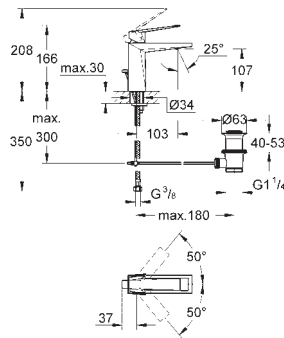

Skate Cosmopolitan

GROHE ALLURE BRILLIANT

Ref. No. Colour Price netto (€)

23 029 000 chrome 552.00

Allure Brilliant
Single-lever basin mixer 1/2"
M-Size
single hole installation
GROHE SilkMove 28 mm ceramic cartridge
temperature limiter, GROHE StarLight chrome finish
GROHE QuickFix installation system
GROHE EcoJoy 5.0 l/min. flow limiter
spout with integrated mousseur
pop-up waste set 1 1/4"
flexible connection hoses
min. recommended pressure 1.0 bar