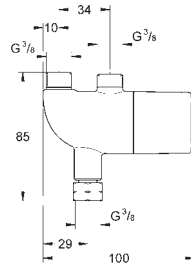

GROHE GROHTHERM MICRO

Ref. No.

Colour

Price netto (€)

34 487 000

chrome

155.00

Grotherm Micro
Thermostatic scalding protection
temperature adjustment 15-43° C ($\pm 2^\circ$ C)
thermal disinfection without re-adjustment of temperature
connection 3/8" below with cap nut
above 3/8" male thread
GROHE TurboStat thermoelement
GROHE StarLight chrome finish
built-in non return valves
dirt strainer
without connection set
max. pressure differential 5:1
min. recommended pressure 1.0 bar