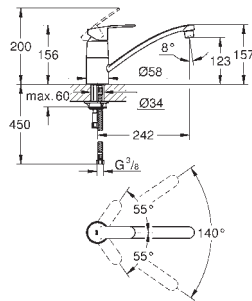

33 977 002

chrome

133.00

Eurostyle Cosmopolitan
Single-lever sink mixer 1/2"
low spout
single hole installation
GROHE StarLight finish
GROHE SilkMove 35 mm ceramic cartridge
mousseur
adjustable flow rate limiter
swivel tubular spout
swivel area 140°
flexible connection hoses
rapid installation system