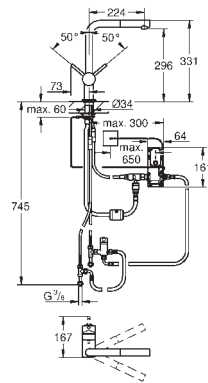

GROHE MINTA / MINTA TOUCH

Ref. No.

Colour

Price netto (€)

31 360 001
31 360 DC1

chrome
supersteel

560.00
727.00

Minta Touch
Electronic single-lever sink mixer 1/2"
L-spout

Touch: activation of water via skin contact
battery supply 6 V lithium-battery, type CR-P2
CE approved
solenoid valve
fixed value mixing valve
automatically safety stop after 60 sec. (factory set)
type of protection IP 44
GROHE SilkMove 46 mm ceramic cartridge
pull out mousseur
adjustable flow rate limiter
swivel tubular spout
swivel area 360°
protected against backflow
flexible connection hoses
rapid installation system