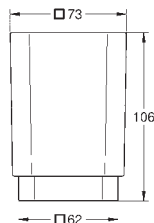

**Selection Cube
Soap dish**

material: glass
fits in the following holder:
Selection Cube (40 865 000)

new

40 783 000

daVinci satin white

33.00

**Selection Cube
Glass**

material: glass
fits in the following holder:
Selection Cube (40 865 000)

new