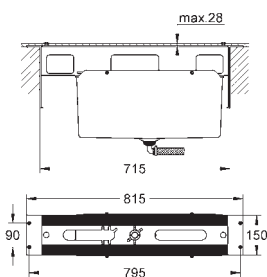

Ref. No. Colour Price netto (€)