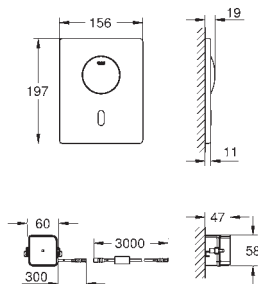

37 419 000

chrome

776.00

37 419 SD0

stainless steel

776.00

Tectron Skate

Infra-red electronic for WC flushing cistern

with additional manual actuation
with infrared sensor for bi-directional communication for monitoring, configuration and service purpose with transformer 100-230 V AC, 50-60 Hz, 6 V DC

for single flush actuation

for flushing cistern GD 2

servo motor
concealed installation
hidden fixing screws
front plate 156 x 197 mm

7 pre-set programs:
auto flush
cleaning mode
pre-flush on/off
additional functions and precise settings
by remote control 36 407
adjustable flush (3 - 9 l) by hand and remote
CE approved