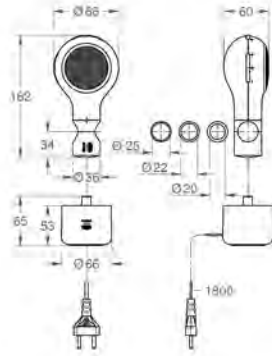

GROHE AQUATUNES

Ref. No. Colour Price netto (€)

26 268 LV0 white/clear grey 133.00

Aquatunes
Wireless shower speaker
consisting of:
Speaker module for wireless audio streaming via Bluetooth
Anti-slip rail adapter for fixation on rails with $\varnothing$ 20mm-25 mm
induction charging base station with integrated power cord plug type EN50075
Quality Audio Experience by PHILIPS
Output power 2 W RMS
signal to noise ratio > 70dB
works with devices with Bluetooth 4.0 or below
6 keys on speaker module for direct control of:
power on/off, pairing, volume up, volume down, previous track, next track
2 LED indicators for pairing, bluetooth status, power/charging/fully charged
built-in rechargeable battery provides > 8 hours of run time
Speaker modules water resistant rated IPx6 with protected PCB
charging base water resistant rated IPx7
GROHE StarLight finish

26 323 L00 white 21.00