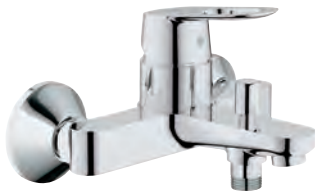

23 341 000

chrome

93.00

BauLoop
Single-lever bath mixer 1/2"

wall mounted
metal lever
GROHE Longlife 46 mm ceramic cartridge
GROHE StarLight chrome finish
adjustable flow rate limiter
automatic diverter: bath/shower
spout with mousseur
shower bottom outlet 1/2"
with integrated non return-valve
S-unions
metal wall escutcheon
protected against backflow
optional temperature limiter ref. no. 46 308 000