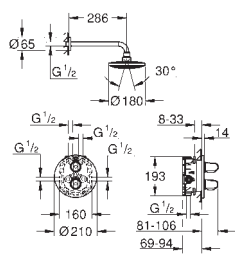

Grotherm 1000
Perfect shower set with Euphoria Cosmopolitan 180
consisting of:
Grotherm 1000 set for final installation (19 985 000)
GROHE Rapido T thermostatic mixer
for concealed installation (35 500 000)
head shower Euphoria Cosmopolitan 180
(27 491 000)
Rainshower shower arm 286 mm (28 576 000)
min. recommended pressure 1.0 bar

34 614 000 chrome 658.00