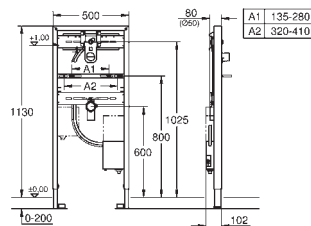

Rapid SL for wash basin
for wall mounted fittings
with roughing-in set for infra-red electronic Europlus E 36 042 000, Essence E 36 252 000 and Allure E 36 235 000
1.13 m installation height
for on-the-wall installations or studded walls
powder coated steel frame, self-supporting for dry-cladding, completely pre-assembled
quick adjustment, lockable
fixing material
wash basin fixing bolts M10 with fixing device for ceramic
variable distance of fixing bolts
HT-outlet bend Ø 50 mm, seal Ø 32 mm
pre-mounted roughing-in set with protecting block
fire-proof pipe for laying electronic cables
installation box with water group, stop valve and flush elbow
connection with noise protected fitting holder 1/2"
connecting box for mains supply 230 V
CE approved
for installation with pre-mixed or cold water
without accessories for on-the-wall installation