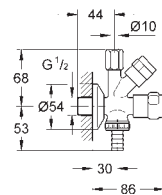

41 073 000 chrome 26.00

Original WAS combination service valve 1/2"

wall mounted
Cartridge headpart for closable
copper pipe connection
Grease chamber headpart 3/8" for closable
hose connection with non-return valve
protected against backflow
GROHE StarLight finish