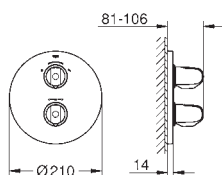

19 985 000

chrome

250.00

Grotherm 1000
Thermostatic shower mixer with integrated 2-way diverter
set for final installation for
GROHE Rapido T 35 500 000
wall escutcheon with **GROHE QuickFix** (covered
escutcheon- and shaft sealing, covered fixing)
GROHE StarLight chrome finish
GROHE MetalGrip ergonomically shaped metal handles
GROHE SafeStop at 38°C
GROHE SafeStop Plus (optional) additional
temperature limiter at 43° C
GROHE AquaDimmer Eco with multiple function:
- integrated GROHE EcoButton
(economy button with economy stop for shower)
- flow control
- diverter: head and hand shower
without concealed body
min. recommended pressure 1.0 bar
GROHE EcoJoy technology for less water and perfect flow

35 500 000

chrome

231.00

**GROHE Rapido T Universal thermostatic
mixer for concealed installation**