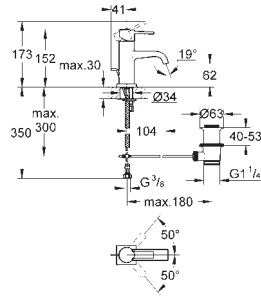

GROHE ALLURE

Ref. No. Colour Price netto (€)

32 757 000 chrome 401.00

Allure
Single-lever basin mixer 1/2"
M-Size
single hole installation
GROHE SilkMove 28 mm ceramic cartridge
GROHE StarLight chrome finish
GROHE EcoJoy 6.0 l/min. flow limiter
rapid installation system
mousseur
pop-up waste set 1 1/4"
flexible connection hoses