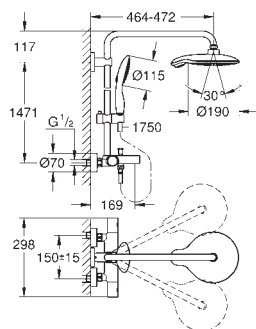

GROHE EUPHORIA SYSTEM

Ref. No.

Colour

Price netto (€)

26 227 000

chrome

734.00

Euphoria System 190 Shower system with bath thermostat for wall mounting

consisting of:

horizontal swivable 450 mm shower arm
exposed thermostat Grohtherm 1000 Cosmopolitan
with Aquadimmer function

allows change between:

head shower Power&Soul 190 (27 766 000)

4+ spray patterns:

GROHE Rain O², Rain, Bokoma Spray, Jet

with ball joint

rotation angle $\pm 15^\circ$

bath inlet

separate diverter for hand shower

Hand shower Power&Soul 115 (27 671 000)

2 spray patterns:

GROHE Rain O², Rain

adjustable in height with gliding element

Silverflex shower hose 1750 mm (28 388 000)

GROHE TurboStat compact cartridge

with wax thermoelement

GROHE DreamSpray perfect spray pattern

GROHE One-click showering

spray selection via push of a button

GROHE StarLight chrome finish

SpeedClean anti-lime system

Inner WaterGuide for a longer life

Twistfree to prevent hose from twisting

suitable for instantaneous heaters

from 18 kW/h

minimum flow rate 7 l/min.

27 475 000

chrome

665.00

Euphoria System 180 Shower system with bath thermostat for wall mounting

consisting of:

horizontal swivable 450 mm shower arm

exposed thermostat with

Aquadimmer function

allows change between:

head shower Euphoria Cosmopolitan

(27 492 000)

chrome plated spray plate

spray pattern: Rain

with ball joint, rotation angle $\pm 15^\circ$

bath inlet

adjustable in height with gliding element

Silverflex shower hose 1750 mm (28 388 000)

GROHE EcoJoy 9,5 l/min flow limiter

GROHE TurboStat compact cartridge

with wax thermoelement

GROHE DreamSpray perfect spray pattern

GROHE StarLight chrome finish

SpeedClean anti-lime system

Inner WaterGuide for a longer life

Twistfree to prevent hose from twisting

suitable for instantaneous heaters

from 18 kW/h

minimum flow rate 7 l/min.

min. recommended pressure 1.0 bar