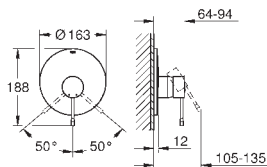

19 286 001 **chrome** **137.00**
19 286 DC1 **supersteel** **186.00**

Essence
Single-lever shower mixer
set for final installation for
35 501 000
without concealed body
metal lever
GROHE StarLight chrome finish
escutcheon- and shaft-sealing
metal escutcheon
covered fixing

35 501 000 **chrome** **97.00**
**GROHE Rapido E Universal single-lever
mixer for concealed installation**