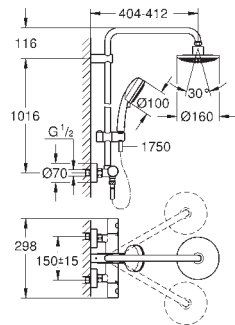

GROHE NEW TEMPESTA SYSTEM

Ref. No.

Colour

Price netto (€)

27 922 000

chrome

508.00

New Tempesta Cosmopolitan 160 Shower system with thermostat for wall mounting

consisting of
horizontal swivable 390 mm shower arm
exposed thermostat with
Aquadimmer function
allows change between:
head shower 1 spray (28 232 000)
Rain
with ball joint
rotation angle $\pm 15^\circ$
hand shower New Tempesta Cosmopolitan 100 (27 571 001)
2 spray patterns:
Rain, Jet
adjustable in height with gliding element
Silverflex shower hose 1750 mm (28 388 000)
GROHE TurboStat compact cartridge
with wax thermoelement
GROHE DreamSpray perfect spray pattern
GROHE StarLight chrome finish
SpeedClean anti-lime system
Inner WaterGuide for a longer life
Twistfree to prevent hose from twisting
**suitable for instantaneous heaters
from 18 kW/h**
minimum flow rate 7 l/min.
optional upgrade: **GROHE EasyReach** tray (26 362)