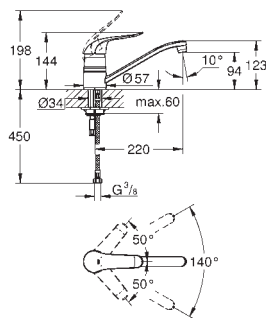

32 787 000

chrome

146.00

Euroeco Special
Single-lever sink mixer 1/2"
single hole installation
GROHE StarLight finish
GROHE SilkMove 46 mm ceramic cartridge
adjustable flow rate limiter
adjustable temperature limiter
laminar flow straightener 9 l/min.
swivel tubular spout
lever length 120 mm
flexible connection hoses