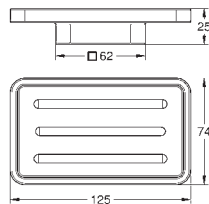

GROHE SELECTION CUBE

Ref. No. Colour Price netto (€)

new

40 865 000

chrome

45.00

**Selection Cube
Holder**

for Selection Cube glass (40 789 000),
Selection Cube soap dish (40 806 000) or
Selection Cube soap dispenser (40 805 000)
material: metal
concealed fastening
GROHE StarLight chrome finish

new

40 805 000

chrome

62.00

**Selection Cube
Soap dispenser**

material: glass / metal
GROHE StarLight finish
fits in the following holder:
Selection Cube (40 865 000)

new

40 806 000

daVinci satin white

41.00

**Selection Cube
Soap dish**

material: glass
fits in the following holder:
Selection Cube (40 865 000)

new

40 783 000

daVinci satin white

33.00

**Selection Cube
Glass**

material: glass
fits in the following holder:
Selection Cube (40 865 000)

new

40 766 000

chrome

71.00

**Selection Cube
Towel ring**

material: metal
concealed fastening
GROHE StarLight finish

new

40 768 000

chrome

199.00

**Selection Cube
Double towel bar**

material: metal
concealed fastening
2 arms, pivotable
400 mm
GROHE StarLight finish