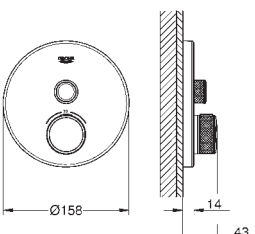

Grotherm SmartControl
Thermostat for concealed installation with one valve
set for final installation for
GROHE Rapido SmartBox 35 600 000
metal wall escutcheon with **GROHE QuickFix**
(covered escutcheon and shaft sealing, covered
fixing), retroactively 6° adjustable
GROHE StarLight finish
SmartControl push for ON-OFF, turn for volume
adjustment from EcoJoy to Full Flow
exchangeable symbols
GROHE TurboStat compact cartridge
with wax thermoelement
GROHE SafeStop at 38°C
GROHE SafeStop Plus (optional) additional
temperature limiter at 43° C
built-in non return valves and dirt strainers
face-plate in moon white
without roughing-in-set
flow performance:
outlet A (to external shut-off) = 34 l/min
outlet B/C = 29 l/min