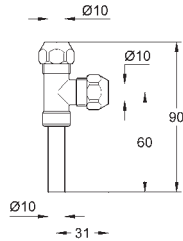

41 007 000

chrome

16.00

Eggemann
Original WAS T-piece 3/8"
for service valve
connector set 3/8"
GROHE StarLight chrome finish