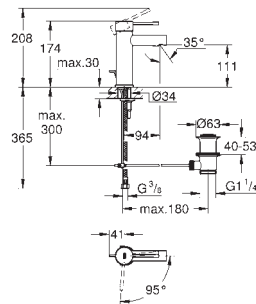

23 379 001 chrome 142.00

Essence New
Single-lever basin mixer 1/2"
S-Size
single hole installation
metal lever
GROHE SilkMove ES 28 mm ceramic cartridge
with energy saving function via cold start
with temperature limiter
GROHE StarLight chrome finish
GROHE EcoJoy mousseur 5.7 l/min
GROHE QuickFix Plus installation system
pop-up waste set 1 1/4"
flexible connection hoses