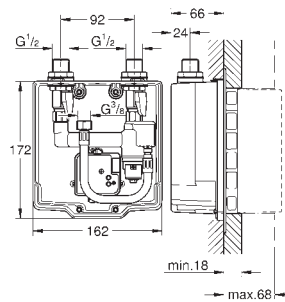

GROHE EUROSMART COSMOPOLITAN E

Ref. No.

Colour

Price netto (€)

36 336 000

chrome

297.00

**Eurosmart Cosmopolitan E
Concealed mounting box**
with integrated pre-adjustable
thermostatic mixer
wall installation
suitable for IR-sets for final installation
2 stop valves
non-return valve
connection housing for power supply
suitable for