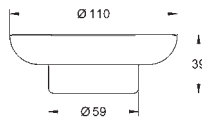

40 368 001 chrome 8.00

Essentials Soap dish
material: glass
fits in the following holders:
Essentials (40 369)
Essentials Cube (40 508)
Bau Cosmopolitan (40 585)
Essentials Authentic (40 652)