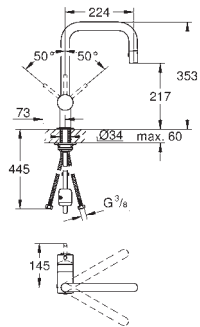

32 322 000
32 322 DC0

chrome
supersteel

265.00
347.00

Minta
Single-lever sink mixer 1/2"
U - spout
single hole installation
GROHE StarLight finish
GROHE SilkMove 46 mm ceramic cartridge
pull-out mousseur spray
diverter: mousseur/**SpeedClean** shower jet
automatic return to mousseur
adjustable flow rate limiter
swivel tubular spout
swivel area 360°
integrated non-return valve
protected against backflow
flexible connection hoses
rapid installation system
min. recommended pressure 1.0 bar