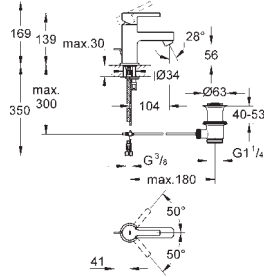

GROHE LINEARE

Ref. No. Colour Price netto (€)

32 109 000 chrome 223.00

Lineare
Single-lever basin mixer 1/2"
XS-Size
single hole installation
GROHE SilkMove 28 mm ceramic cartridge
GROHE StarLight chrome finish
rapid installation system
mousseur
pop-up waste set 1 1/4"
flexible connection hoses