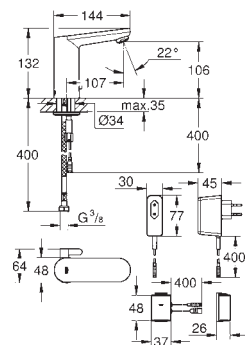

Eurosmart Cosmopolitan E Bluetooth

Infra-red electronic basin tap 1/2" with mixing device

configuration and service purpose

with plug transformer 100-240 V AC, 50-60 Hz, 6.75 V DC

rapid installation system

mixing device with adjustable hot water limiter

GROHE StarLight finish

GROHE EcoJoy mousseur 5.7 l/min

with integrated solenoid valve

integrated non-return valves and dirt strainers

with Bluetooth 4.0* for wireless data communication

for Apple** and Android devices

Bluetooth range (max. 10 m) varies depending on used

materials and walls between transmitter and receiver

monitoring

password protected products

app detects all Bluetooth products in range

auto flush cycles and timing last auto flush

usage per day / 30 days

thermal disinfection cycles and timings last disinfection

configuration

detection range and shut off delay

auto flush

thermal disinfection

cleaning mode

2 on/off timers

identification by name

service

send and save 3 profiles

reset to factory or user settings

hard and software version

CE approved

acoustic group I in accordance with DIN 4109

type of protection faucet IP 59K