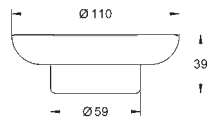

40 368 001 **chrome** **8.00**

Essentials Soap dish
material: glass
fits in the following holders:
Essentials (40 369)
Essentials Cube (40 508)
Bau Cosmopolitan (40 585)
Essentials Authentic (40 652)