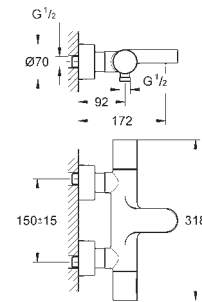

Grotherm 3000 Cosmopolitan
Thermostatic bath mixer 1/2"
wall mounted

100% GROHE CoolTouch consisting of safety housing + S-unions with CoolTouch escutcheons

GROHE StarLight chrome finish

GROHE SafeStop at 38°C

GROHE SafeStop Plus (optional) additional temperature limiter at 43° C

GROHE TurboStat compact cartridge

with wax thermoelement

integrated mixed water shut off

Aquadimmer with multiple function

- flow control

- diverter: bath/shower

shower bottom outlet 1/2"

mousseur

built-in non return valves

dirt strainers

protected against backflow

covered S-unions, CoolTouch escutcheons with wall sealing

GROHE EcoJoy technology for less water and perfect flow

34 275 000

chrome

586.00