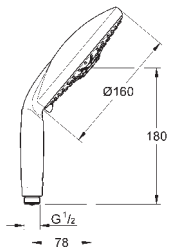

GROHE RAINSHOWER CLASSIC

Ref. No. Colour Price netto (€)

28 765 000 chrome 107.00

Rainshower Classic 160
Hand shower 4 sprays
Rain, Jet, Pure, Champagne spray
GROHE StarLight chrome finish
SpeedClean anti-lime system
Inner WaterGuide for a longer life
universal mounting system, fitting all standard shower hoses
suitable for instantaneous heater
minimum flow rate 7,5 l/min.