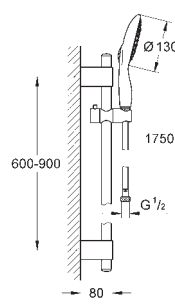

27 738 000 **chrome** 187.00

Power&Soul 130
Shower rail set 4+ sprays
consisting of:
Hand shower Power&Soul 130 (27 673 000)
shower rail, 900 mm (27 785 000)
with wall holders made of metal
Silverflex shower hose 1750 mm (28 388 000)
GROHE EcoJoy 9,5 l/min flow limiter
GROHE DreamSpray perfect spray pattern
GROHE StarLight chrome finish
GROHE QuickFix Plus adjustable distance between brackets
for adaption to existing drilling holes
SpeedClean anti-lime system
Inner WaterGuide for a longer life
Twistfree to prevent hose from twisting
suitable for instantaneous heater