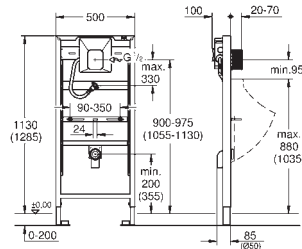

GROHE RAPID SL FOR URINAL

Ref. No.

Colour

Price netto (€)

38 786 001

chrome

268.00

Rapid SL for urinal
with GROHE Rapido U
for manual actuation or Tectron
infra-red electronic 6 V or 230 V
1.13 and 1.30 m installation height
for on-the-wall installations or studded walls
powder coated steel frame, self-supporting
for dry-cladding, completely pre-assembled
height adjustable fitting connections
for single or rail installation
quick adjustment, lockable
fixing material
TÜV approved
HT-outlet bend Ø 50 mm
fixing bolts M8, with fixing device for the ceramic
inlet connection and inlet connecting set
water group with stop valve
flow pressure min 0.5 bar
operating pressure max 10 bar
flush aid
functional unit checked ex factory
water supply connections 1/2" outer thread
connecting box for mains supply 230 V
installation box with gasket
Shortable inspection shaft incl. protection
during construction phase for sets for final
installation with dimensions 116 x 144 mm
without accessories for on-the-wall installation

39 376 000

chrome

272.00