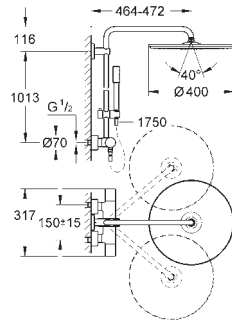

GROHE RAINSHOWER SYSTEM

Ref. No.

Colour

Price netto (€)

27 174 001

chrome

1,217.00

Rainshower System 400

Shower system with thermostat for wall mounting consisting of:

horizontal swivable 450 mm shower arm
exposed thermostat with Aquadimmer function
allows change between:
Rainshower Cosmopolitan 400 head shower (28 778 000)
with ball joint, rotation angle $\pm 20^\circ$
hand shower Sena (28 034 000)
adjustable in height with gliding element (12 140 000)
shower hose, 1.750 mm
1/2" x 1/2" (28 025 000)

GROHE CoolTouch

GROHE StarLight chrome finish

SpeedClean anti-lime system

Inner WaterGuide for a longer life

suitable for instantaneous heaters
from 18 kW/h

minimum flow rate 7 l/min.

min. recommended pressure 1.0 bar