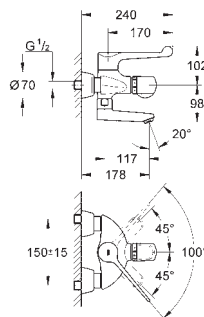

34 019 000

chrome

913.00

Grotherm Ergomix
Thermostatic basin mixer 1/2"
for elbow lever action
wall mounted
metal lever 170 mm
swivel area 100°
metal stop
Ceramic headpart 1/2"
wax thermoelement
temperature scale handle with
pre-adjustable safety stop between
35°C and 45°C
arrangement to make the thermal
disinfection easier
swivel cast spout
laminar flow straightener 9 l/min.
lockable stop ring
built-in non return valves
dirt strainers
projection 178 mm
covered S-unions
GROHE StarLight chrome finish