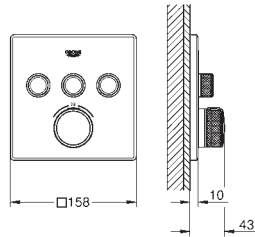

GROHE GROHTHERM SMARTCONTROL

Ref. No.

Colour

Price netto (€)

THERMOSTATS

new

29 126 000

chrome

483.00

Grotherm SmartControl

Thermostat for concealed installation with 3 valves

set for final installation for GROHE Rapido SmartBox 35 600 000 metal wall escutcheon with **GROHE QuickFix** (covered escutcheon and shaft sealing, covered fixing), retroactively 6° adjustable
GROHE StarLight chrome finish
SmartControl push for ON-OFF, turn for volume adjustment from EcoJoy to Full Flow, exchangeable symbols
GROHE TurboStat compact cartridge with wax thermoelement
GROHE SafeStop at 38°C
GROHE SafeStop Plus (optional) additional temperature limiter at 43° C
built-in non return valves and dirt strainers
multiple outlets can be run simultaneously without roughing-in-set
flow performance:
outlet A = 23 l/min
outlet B = 27 l/min
outlet C = 23 l/min

new

29 127 000

chrome

295.00