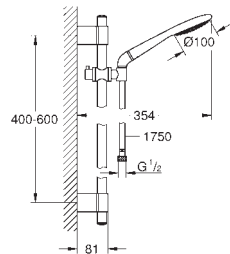

27 339 000 chrome 162.00

Rainshower Solo 100
Shower rail set 1 spray
consisting of:
hand shower Solo 100 (27 376 000)
shower rail, 600 mm (28 797 001)
Silverflex shower hose 1750 mm (28 388 000)
elbow adapter for the combination of hand showers with shower sets
GROHE EcoJoy 9,5 l/min flow limiter
GROHE DreamSpray perfect spray pattern
GROHE QuickFix Plus adjustable distance between brackets for adaption to existing drilling holes
GROHE StarLight chrome finish
SpeedClean anti-lime system
Inner WaterGuide for a longer life
Twistfree to prevent hose from twisting
suitable for instantaneous heater