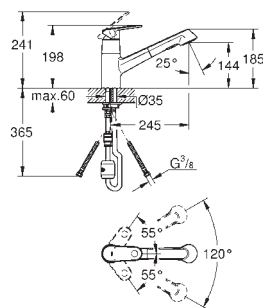

32 942 002

chrome

314.00

Europlus
Single-lever sink mixer 1/2"
low spout
single hole installation
GROHE StarLight finish
GROHE SilkMove 35 mm ceramic cartridge
pull-out dual spray control -
switches back and forth between
regular flow and spray
diverter: mousseur/SpeedClean shower jet
automatic return to mousseur
adjustable flow rate limiter
swivel area 120°
metal lever
protected against backflow
flexible connection hoses
rapid installation system
min. recommended pressure 1.0 bar