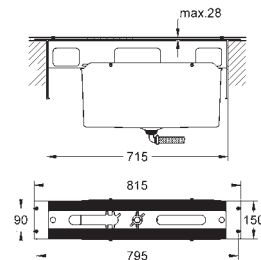

29 037 000 chrome 709.00

**4/5-hole bath combination (optional)
baseframe for installation under tiled surround**
consisting of:
base frame
drainage box with integrated outlet for splash water

45 388 000 chrome 101.00
Supporting legs for baseframe