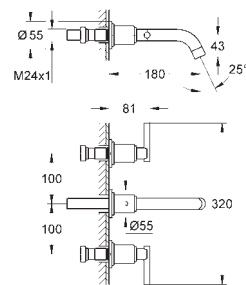

20 009 000 chrome 621.00

Atrio
Three-hole basin mixer 1/2"
M-Size
ceramic headparts 1/2", 90°
GROHE StarLight chrome finish
swivel tubular spout
with mousseur and stop limiter
pop-up waste set 1 1/4"
pressure-proof, flexible connection hoses
between spout and side valves
union nut with 10.5 mm drilling
with Jota handle