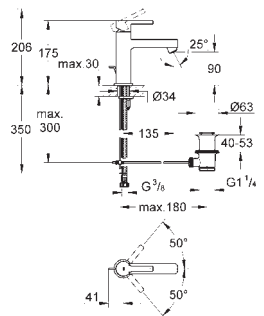

23 443 000 chrome 251.00

Lineare
Single-lever basin mixer 1/2"
M-Size
single hole installation
metal lever
GROHE SilkMove 28 mm ceramic cartridge
with temperature limiter
GROHE EcoJoy SpeedClean mousseur 5.7 l/min
GROHE StarLight chrome finish
GROHE QuickFix Plus installation system
pop-up waste set 1 1/4"
flexible connection hoses
min. recommended pressure 1.0 bar