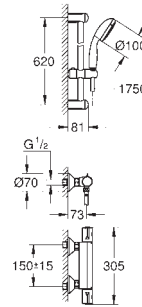

34 565 000

chrome

216.00

Grohtherm 800
Thermostatic shower mixer 1/2" with shower set
consisting of:
Grohtherm 800 thermostatic shower mixer 1/2"
(34 558 000)
New Tempesta shower set II, 600 mm (27 598 000)
min. recommended pressure 1.0 bar