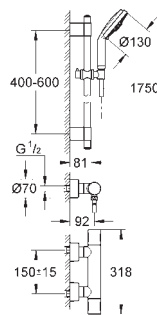

Grotherm 3000 Cosmopolitan
Thermostatic shower mixer 1/2"
with shower set

consisting of:

Grotherm 3000 Cosmopolitan

thermostat shower mixer (34 274 000)

Rainshower Cosmopolitan shower set

(28 757 000)

min. recommended pressure 1.0 bar