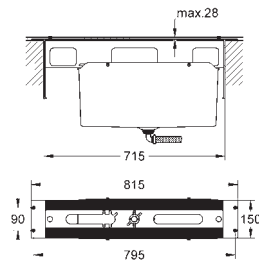

4/5-hole bath combination (optional)
baseframe for installation under tiled surround
consisting of:
base frame
drainage box with integrated outlet for splash water

45 388 000

chrome

101.00

Supporting legs for baseframe

13 276 002

chrome

99.00