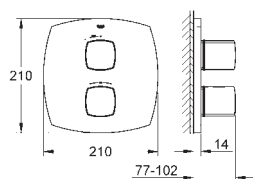

19 934 000 chrome 402.00
19 934 IGO chrome/gold 523.00

Grandera
Thermostatic shower mixer
set for final installation for 35 500 000
without concealed body
GROHE StarLight chrome finish
GROHE SafeStop Plus safety stop at 38° C and additionally adjustable max. temperature limiter at 43° C
volume handle with **GROHE EcoButton** (economy button with individually adjustable economy stop)
Carbodor ceramic headparts 1/2", 180°
wall escutcheon with **GROHE QuickFix** (covered escutcheon- and shaft sealing, covered fixing)
metal handles

35 500 000 chrome 231.00
GROHE Rapido T Universal thermostatic mixer for concealed installation