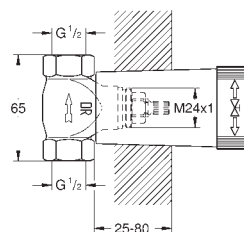

Concealed stop-valve, 1/2"
pre-assembled headpart 1/2"
short spindle, protection sleeve
threaded union 1/2", DR-brass
29 802 000 chrome 43.00
ditto, 3/4", pre-assembled headpart 3/4", thread union 3/4"
29 805 000 chrome 63.00
ditto, 1", pre-assembled headpart 1", thread union 1"

29 801 000 chrome 23.00