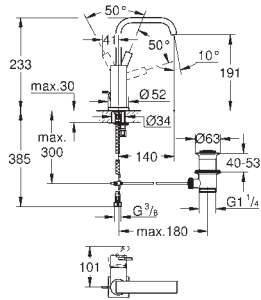

Allure
Single-lever basin mixer 1/2"
M-Size
single hole installation
GROHE SilkMove 28 mm ceramic cartridge
GROHE StarLight chrome finish
GROHE EcoJoy 6.0 l/min. flow limiter
rapid installation system
mousseur
pop-up waste set 1 1/4"
flexible connection hoses