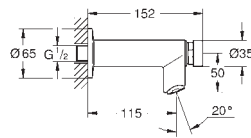

36 266 000

chrome

94.00

**Euroeco Cosmopolitan T
Self-closing pillar tap 1/2"**

wall mounted

marking: blue/red

GROHE StarLight chrome finish

GROHE EcoJoy technology for less water and perfect flow
flow limiter 5.7 l/min
escutcheon