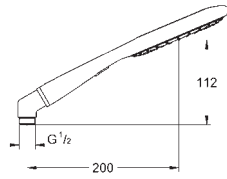

GROHE RAINSHOWER ICON

Ref. No. Colour Price netto (€)

27 449 001 blue 113.00

Rainshower Icon 150
Hand shower 2 sprays
Rain, SmartRain
eco function (reduction of flow rate)
metal elbow adapter for the combination of hand showers with shower hoses
GROHE EcoJoy 9,5 l/min flow limiter
GROHE DreamSpray perfect spray pattern
GROHE StarLight chrome finish
SpeedClean anti-lime system
universal mounting system, fitting all standard shower hoses
suitable for instantaneous heater
min. recommended pressure 1.0 bar

27 449 000 blue 87.00
ditto, with non-restricted flow