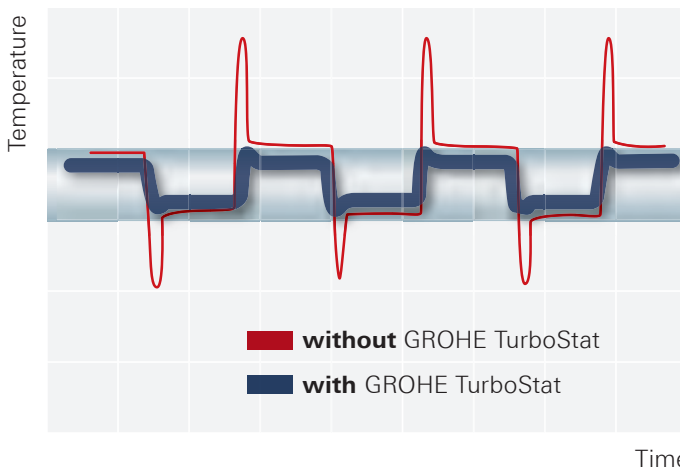

GROHE TURBOSTAT

Always the right temperature, for ultimate convenience and safety.

GROHE TurboStat technology lies at the heart of our Grohtherm thermostats. The thermo-element's unrivaled sensitivity means it delivers water at the desired temperature within a fraction of a second – and keeps it constant for the duration of your shower. No more time and water wasted getting the temperature right. And if the cold water supply fails, it reacts instantly: hot water will shut off automatically to avoid the risk of scalding.

Compensating precisely for fluctuations in temperature and pressure results in a consistent and comfortable shower throughout.