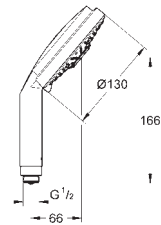

28 755 000

chrome

117.00

Rainshower Cosmopolitan 130
Hand shower 3 sprays

Rain, Jet, Pure

GROHE StarLight chrome finish

SpeedClean anti-lime system

Inner WaterGuide for a longer life

universal mounting system, fitting all standard shower hoses

suitable for instantaneous heater

minimum flow rate 5 l/min.