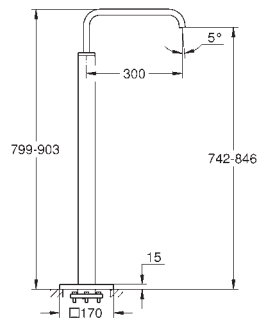

GROHE ALLURE

Ref. No. Colour Price netto (€)

13 218 000 **chrome** **1,312.00**

Allure
Bath spout
floor-mounted
set for final installation for 45 984
without roughing-in-set
GROHE StarLight chrome finish
spout with mousseur
projection 300 mm
Total height 910 mm
min. recommended pressure 1.0 bar