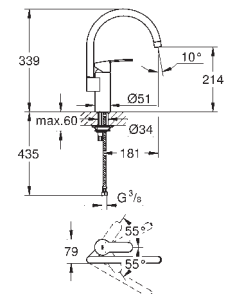

30 221 002

chrome

138.00

Eurostyle Cosmopolitan
Single-lever sink mixer 1/2"
high spout
single hole installation
GROHE StarLight finish
GROHE SilkMove 35 mm ceramic cartridge
mousseur
adjustable flow rate limiter
swivel tubular spout
adjustable swivel area 0° / 150° / 360°
flexible connection hoses
rapid installation system
integrated temperature limiter