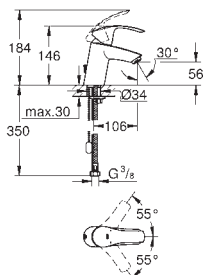

33 188 002 chrome 85.00

Eurosmart
Single-lever basin mixer 1/2"
S-Size
single hole installation
metal lever
GROHE SilkMove 35 mm ceramic cartridge
adjustable flow rate limiter
with temperature limiter
GROHE StarLight chrome finish
GROHE EcoJoy mousseur 5.7 l/min
GROHE QuickFix rapid installation system
retractable chain
flexible connection hoses