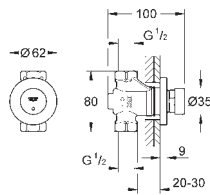

GROHE EcoJoy technology for less water and perfect flow
flow limiter 5.7 l/min
escutcheon

36 316 000

chrome

39.00

**Euroeco Cosmopolitan T
Extension, 42 mm**

for self-closing pillar tap 1/2" (36 266 000)

GROHE StarLight chrome finish