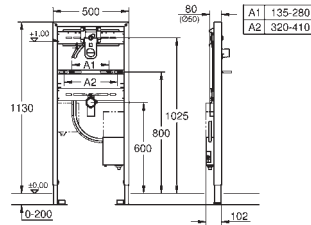

GROHE EUROCUBE E

Ref. No.

Colour

Price netto (€)

new

38 748 002

chrome

422.00