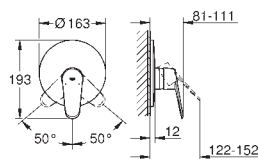

19 549 002 **chrome** **149.00**
19 549 LS2 **moon white/chrome** **186.00**

Eurodisc Cosmopolitan
Single-lever shower mixer
set for final installation for
35 501 000, without concealed body
metal lever
GROHE StarLight chrome finish
escutcheon- and shaft-sealing
wall escutcheon
covered fixing

35 501 000 **chrome** **97.00**
GROHE Rapido E Universal single-lever mixer for concealed installation