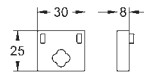

27 702 000 chrome 79.00
ditto, with non-restricted flow

27 892 000 chrome 181.00

**Euphoria Cube
Shower rail, 600 mm**
with wall holders, glide element and swivel holder
GROHE StarLight chrome finish

27 841 000 chrome 190.00
ditto, 900mm