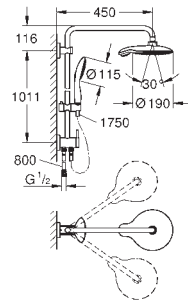

27 911 000

chrome

523.00

Euphoria Power&Soul System 190

Shower system with diverter

for wall mounting

consisting of

horizontal swivable 450 mm shower arm