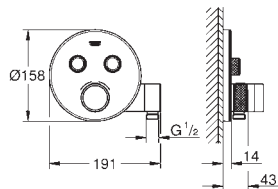

Grotherm SmartControl

Thermostat for concealed installation with 2 valves and integrated shower holder

set for final installation for
GROHE Rapido SmartBox 35 600 000
metal wall escutcheon with **GROHE QuickFix**
(covered escutcheon and shaft sealing, covered
fixing), retroactively 6° adjustable
GROHE StarLight chrome finish
SmartControl push for ON-OFF, turn for volume
adjustment from EcoJoy to Full Flow, exchangeable symbols
GROHE TurboStat compact cartridge
with wax thermoelement
GROHE SafeStop at 38°C
GROHE SafeStop Plus (optional) additional
temperature limiter at 43° C
built-in non return valves and dirt strainers
multiple outlets can be run simultaneously
integrated shower union with shower outlet 1/2"
without roughing-in-set
flow performance:
outlet B = 24 l/min
hand shower = 12 l/min