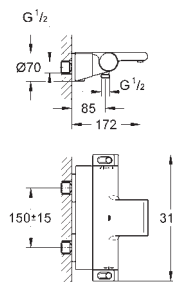

dirt strainers

protected against backflow

covered S-unions, CoolTouch escutcheons with wall sealing

GROHE EasyReach shower tray

removable for easy cleaning

chrome

GROHE EcoJoy technology for less water and perfect flow