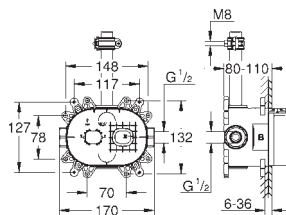

Rainshower 360

Rough-in box for head shower set 26 254 / 26 450

inlets and outlets 1/2"

fixing points for back wall

leakproof housing

removable protection cover with installation information