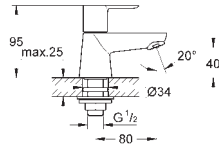

GROHE BAULOOP

Ref. No. Colour Price netto (€)

20 422 000 **chrome** **59.00**
BauLoop
Pillar tap 1/2"
XS-Size
single hole installation
metal lever
ceramic headpart 1/2", 90°
GROHE StarLight chrome finish
GROHE EcoJoy mousseur 5.7 l/min
fixation nut G 1/2"
min. recommended pressure 1.0 bar