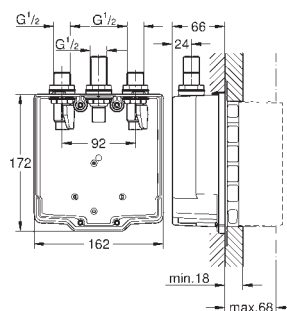

36 322 000

chrome

111.00

Eurosmart Cosmopolitan T
Concealed mounting box
with mixture

wall installation
suitable for self-closing final installation sets
with adhesive flange for sealing the wall
2 stop valves
housing with mixing device
non-return valve
for use with 36 321 000