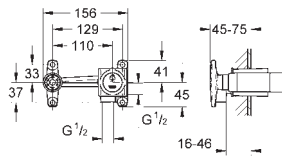

23 200 000 chrome 222.00

Single-lever mixer 1/2", concealed body
for 2-hole basin mixers
wall installation
without finishing trim set
GROHE SilkMove 35 mm ceramic cartridge
adjustable flow rate limiter
installation depth 45 to 75 mm
DR-brass
installation device