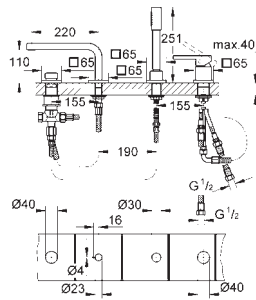

Ref. No.

Colour

Price netto (€)

19 577 000

chrome

808.00

Lineare
Four-hole single-lever bath combination
GROHE SilkMove 46 mm ceramic cartridge
GROHE StarLight chrome finish
consisting of:
pre-assembled spout fixing
OHM operating element,
bath inlet with mousseur
diverter bath/shower
hand shower Sena (28 341 000)
metal shower hose 2000 mm
flexible connection hoses
connection for shower hose
protected against backflow