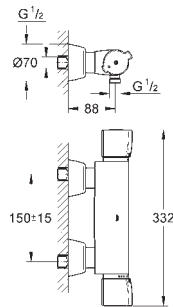

GROHE GROHTHERM 2000 SPECIAL

Ref. No.

Colour

Price netto (€)

34 205 000

chrome

391.00

**Grotherm 2000 Special
Thermostatic shower mixer 1/2"**
wall mounted

100% GROHE CoolTouch consisting of safety housing + S-unions with CoolTouch escutcheons wing handles, made from metal

GROHE TurboStat compact cartridge with wax thermoelement integrated mixed water shut off Carbodur ceramic headpart 1/2", 180° volume handle with individually adjustable economy stop temperature scale handle with pre-adjustable metal safety stop between 35°C and 43°C easy thermal disinfection with optional accessory handle 47 764 000 shower bottom outlet 1/2" built-in non return valves dirt strainers

covered S-unions
protected against backflow
GROHE StarLight chrome finish
GROHE ErgoPlus
GROHE SafetyPlus

34 202 000

chrome

443.00