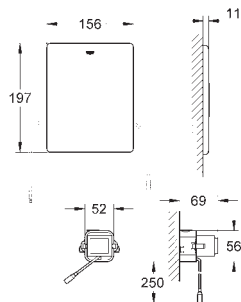

GROHE RAPID SL FOR THE DISABLED

Ref. No.

Colour

Price netto (€)

38 759 SD0

stainless steel

809.00

Radio electronic

for WC
receiver modul 868,4 MHz
for support rails for the disabled with radio transmitter of HEWI, Keuco, Normbau, (more on request)
for flushing cistern GD 2, for flushing cistern 6 l
concealed installation, front plate 156 x 197 mm
servo motor
with transformer 100-230 V AC, 50-60 Hz, 6 V DC
adjustable flush volume
adjustable flow time
72 h flushing can be activated
with extension cable, 3.00 m length,
for connecting transformer and electronic
CE approved

38 934 SD0

stainless steel

526.00