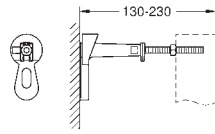

GROHE RAPID SL FREE-STANDING INSTALLATION

Ref. No.

Colour

Price netto (€)

38 558 00M

chrome

21.00

Rapid SL Wall bracket

for on-the-wall installations

for fixing the elements at the brick-wall

or in front of the studded wall

steady vertical adjustment from

130 - 230 mm

cladding for single or series installation

fixing material

2 pieces