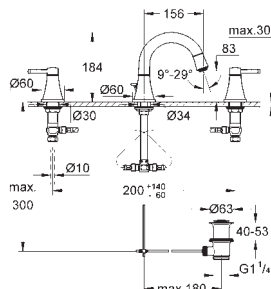

20 417 000 **chrome** 468.00
20 417 IGO **chrome/gold** 608.00

Grandera
Three-hole basin mixer 1/2"
S-Size
valves hot/cold with ceramic headparts 1/2" - 90°
GROHE StarLight chrome finish
GROHE EcoJoy technology for less water and perfect flow
GROHE AquaGuide adjustable mousseur 5.7 l/min
pop-up waste set 1 1/4"
pressure-proof, flexible connection hoses
between spout and side valves
min. recommended pressure 1.0 bar