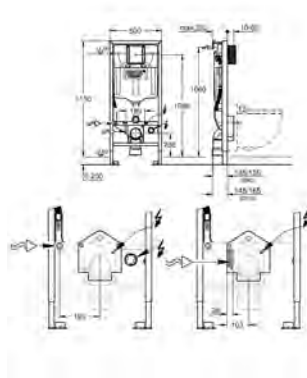

GROHE SENSIA IGS

Ref. No. Colour Price netto (€)

39 112 001 chrome 251.00

Rapid SL for GROHE Sensia shower WCs
flushing cistern GD 2 with connections for GROHE Sensia shower toilets (Sensia IGS/Sensia Arena)
with small maintenance access
1.13 m installation height
for on-the-wall installations or studded walls
powder coated steel frame, self-supporting
for dry-cladding, completely pre-assembled
with fixed connections
for single or rail installation
quick adjustment, lockable
fixing material
TÜV approved
2 WC fixing bolts
fixing device for ceramic
distance of fixing bolts 180/230 mm
PP outlet bend Ø 90 mm
depth adjustable
reducer Ø 90/110 mm
inlet and outlet connecting set
flushing cistern GD 2, 6 - 9 l
adjustment ex factory 6 l and 3 l
pneumatic discharge valve offering 3 modes of operation: dual flush or start/stop or single flush
water supply from back
low noise (group I acc. to German Noise Specification)
insulated against condensation
1/2" water supply connection including integrated angle valve and push fit flexible hose union
no tools required for the installation of the inspection shaft incl. protection during construction phase
for vertical or horizontal use
2 wall brackets with fixing material
universal water connection for shower toilets Sensia Arena and Sensia IGS
concealed socket for mains supply
positioning help for electrical connection
for mounting of small flush plates please order revision shaft 40 911 000 (sold separately)

46 884 000 chrome 88.00