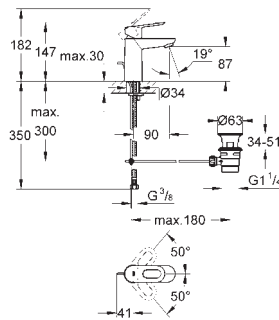

GROHE BAULOOP

Ref. No. Colour Price netto (€)

20 422 000 **chrome** **59.00**
BauLoop
Pillar tap 1/2"
XS-Size
single hole installation
metal lever
ceramic headpart 1/2", 90°
GROHE StarLight chrome finish
GROHE EcoJoy mousseur 5.7 l/min
fixation nut G 1/2"
min. recommended pressure 1.0 bar

23 335 000 **chrome** **75.00**
BauLoop
Single-lever basin mixer 1/2"
S-Size
single hole installation
metal lever
GROHE Longlife 28 mm ceramic cartridge
GROHE StarLight chrome finish
GROHE EcoJoy mousseur 5.7 l/min
rapid installation system
plastic pop-up waste set 1 1/4"
flexible connection hoses

23 336 000 **chrome** **71.00**
ditto, with retractable chain

23 337 000 **chrome** **71.00**
ditto, smooth body

new

23 762 000 **chrome** **77.00**
BauLoop
Single-lever basin mixer 1/2"
M-Size
single hole installation
metal lever
GROHE Longlife 28 mm ceramic cartridge
GROHE StarLight chrome finish
GROHE EcoJoy mousseur 5.7 l/min
rapid installation system
pop-up waste set 1 1/4"
flexible connection hoses

new

23 763 000 **chrome** **88.00**
BauLoop
Single-lever basin mixer 1/2"
L-Size
single hole installation
metal lever
GROHE Longlife 28 mm ceramic cartridge
GROHE StarLight chrome finish
GROHE EcoJoy mousseur 5.7 l/min
rapid installation system
swivel tubular spout
pop-up waste set 1 1/4"
flexible connection hoses

new

23 764 000 **chrome** **104.00**
BauLoop
Single-lever basin mixer 1/2"
XL-Size
single hole installation
for free-standing basins
metal lever
GROHE Longlife 28 mm ceramic cartridge
GROHE StarLight chrome finish
GROHE EcoJoy mousseur 5.7 l/min
rapid installation system
smooth body
flexible connection hoses