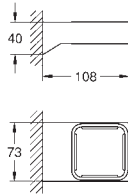

GROHE SELECTION CUBE

Ref. No. Colour Price netto (€)

new