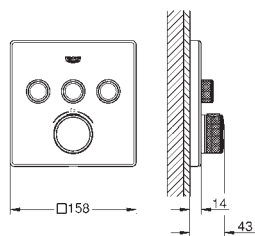

Grotherm SmartControl

Thermostat for concealed installation with 3 valves

set for final installation for
GROHE Rapido SmartBox 35 600 000
metal wall escutcheon with **GROHE QuickFix**
(covered escutcheon and shaft sealing, covered
fixing), retroactively 6° adjustable

GROHE StarLight chrome finish

SmartControl push for ON-OFF, turn for volume
adjustment from EcoJoy to Full Flow
exchangeable symbols

GROHE TurboStat compact cartridge

with wax thermoelement

GROHE SafeStop at 38°C

GROHE SafeStop Plus (optional) additional
temperature limiter at 43° C

built-in non return valves and dirt strainers
multiple outlets can be run simultaneously

face-plate in moon white

without roughing-in-set

flow performance:

outlet A = 23 l/min

outlet B = 27 l/min

outlet C = 23 l/min

new

29 158 LSO

moon white

373.00