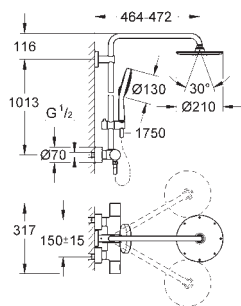

27 967 000

chrome

941.00

Rainshower System 210

Shower system with thermostat for wall mounting

consisting of:

horizontal swivable 450 mm shower arm
exposed thermostat with
Aquadimmer function
allows change between:
Rainshower Cosmopolitan 210 head shower (28 368 000)
with ball joint
rotation angle $\pm 15^\circ$
Hand shower Power&Soul Cosmopolitan 130 (27 664 000)
adjustable in height with gliding element (12 140 000)
Silverflex shower hose 1750 mm (28 388 000)

GROHE TurboStat compact cartridge

with wax thermoelement

GROHE CoolTouch

GROHE DreamSpray perfect spray pattern

GROHE One-Click Showering spray selection

with one click

GROHE StarLight chrome finish

SpeedClean anti-lime system

Inner WaterGuide for a longer life

suitable for instantaneous heaters

from 18 kW/h

minimum flow rate 7 l/min.

min. recommended pressure 1.0 bar