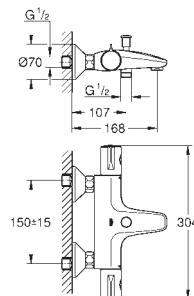

Grotherm 800

Thermostatic bath mixer 1/2"
wall mounted

GROHE StarLight chrome finish

GROHE SafeStop at 38°C

GROHE SafeStop Plus (optional) additional temperature limiter at 43° C

GROHE TurboStat compact cartridge

with wax thermostatic element

integrated mixed water shut off

automatic diverter: bath/shower

volume handle with **GROHE EcoButton** (economy button with individually adjustable economy stop)

ceramic headpart 1/2", 180°

shower bottom outlet 1/2"

mousseur

built-in non return valves

dirt strainers

protected against backflow

S-unions

metal escutcheon

min. recommended pressure 1.0 bar

GROHE EcoJoy technology for less water and perfect flow

34 576 000

chrome

223.00