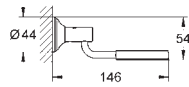

GROHE ESSENTIALS AUTHENTIC

Ref. No. Colour Price netto (€)

new

40 652 001 chrome 28.00

Essentials Authentic Holder
material: metal
for crystal glass (40 372 001),
soap dish (40 368 001) or
soap dispenser (40 394 001)
concealed fastening
GROHE StarLight chrome finish