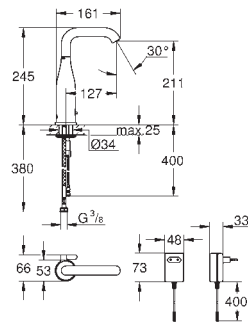

special mixing device, adjustment by

screwdriver

metallic cap

GROHE StarLight chrome finish

GROHE ESSENCE E

new

36 444 000

chrome