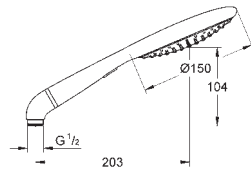

GROHE RAINSHOWER SOLO

Ref. No. Colour Price netto (€)

27 272 000 chrome 108.00

Rainshower Solo 150
Hand shower 2 sprays
eco function (reduction of flow rate)
elbow adapter for the combination of hand showers with shower sets
GROHE EcoJoy technology for less water and perfect flow
GROHE DreamSpray perfect spray pattern
GROHE StarLight chrome finish
SpeedClean anti-lime system
Inner WaterGuide for a longer life
suitable for instantaneous heater