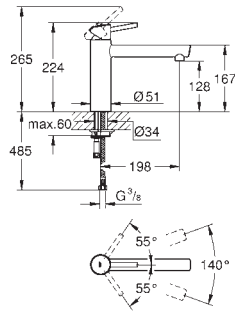

GROHE CONCETTO

Ref. No. Colour Price netto (€)

31 128 001 chrome 196.00
31 128 DC1 supersteel 254.00

Concetto
Single-lever sink mixer 1/2"
medium spout
single hole installation
GROHE StarLight finish
GROHE SilkMove 35 mm ceramic cartridge
mousseur
adjustable flow rate limiter
swivel cast spout
swivel area 140°
flexible connection hoses
rapid installation system
min. recommended pressure 1.0 bar