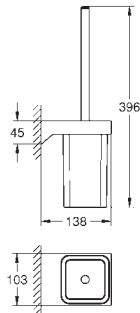

GROHE SELECTION CUBE

Ref. No. Colour Price netto (€)

new

40 857 000

chrome

146.00

**Selection Cube
Toilet brush set**
material: glass / metal
wall mounted
concealed fastening
GROHE StarLight finish

40 870 000

chrome

12.00

Spare brush head

40 868 000

chrome

40.00

Spare brush

40 867 000

chrome

51.00

Spare glass

new