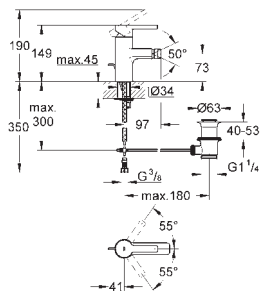

33 848 000 **chrome** 223.00

Lineare
Single-lever bidet mixer 1/2"
S-Size
single hole installation
GROHE SilkMove 35 mm ceramic cartridge
adjustable flow rate limiter
GROHE StarLight chrome finish
rapid installation system
ball-joint mousseur
pop-up waste set 1 1/4"
flexible connection hoses