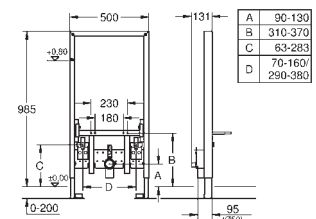

38 545 000

chrome

291.00

Rapid SL for bidet
1.00 m installation height

powder coated steel frame, self-supporting
for on-the-wall installations or studded walls
pre-assembled
height adjustable fitting connections
for single or rail installation
quick adjustment, lockable
fixing material
TÜV approved
bidet fixing bolts
HT-outlet bend Ø 50 mm
seal Ø 32 mm
2 noise protected fitting connections 1/2"

without accessories for on-the-wall installation