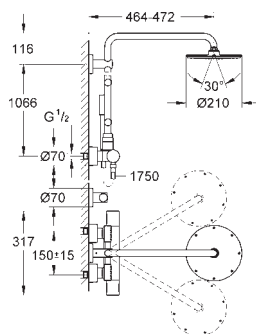

27 374 000 chrome 1,252.00

Rainshower System 210

Shower system with thermostat and side showers

consisting of:

horizontal swivable 450 mm shower arm

exposed thermostat with

Aquadimmer function

allows change between:

metal head shower Rainshower Cosmopolitan 210 (28 368 000)

rotation angle $\pm 15^\circ$

hand shower Sena (28 034 000)

4 adjustable side showers

metal shower hose 1750 mm (28 025 000)

GROHE CoolTouch

GROHE StarLight chrome finish

SpeedClean anti-lime system

Inner WaterGuide for a longer life

suitable for instantaneous heaters

from 18 kW/h

minimum flow rate 10 l/min

(at separate use of head, hand or side showers)

min. recommended pressure 1.0 bar