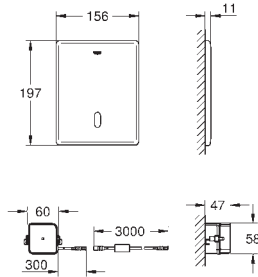

GROHE ELECTRONIC ACTUATIONS FOR WC

Ref. No.

Colour

Price netto (€)

38 698 SD1

stainless steel

577.00

Tectron Skate