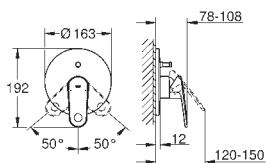

19 536 002 **chrome** **177.00**

Europlus
Single-lever bath mixer
set for final installation for
35 501 000
without concealed body
metal lever
GROHE StarLight chrome finish
automatic diverter: bath/shower
escutcheon- and shaft-sealing
wall escutcheon
covered fixing

35 501 000 **chrome** **97.00**
GROHE Rapido E Universal single-lever mixer for concealed installation