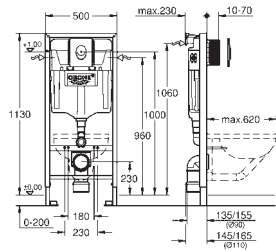

GROHE RAPID SL FOR WC

Ref. No.

Colour

Price netto (€)

38 750 001

chrome

311.00

Rapid SL 4-in-1 set for WC flushing cistern GD 2

with small maintenance access

1.13 m installation height

for on-the-wall installations or studded walls
powder coated steel frame, self-supporting
for dry-cladding, completely pre-assembled
with fixed connections

for single or rail installation

quick adjustment, lockable, fixing material
TUV approved

2 WC fixing bolts, fixing device for ceramic

WC ceramics with small bearing area (less than 205 mm)

require additional accessory 38 779 000

distance of fixing bolts 180/230 mm

outlet bend Ø 90 mm, depth adjustable

reducer Ø 90/110 mm

inlet and outlet connecting set

flushing cistern GD 2, 6 - 9 l

adjustment ex factory 6 l and 3 l

pneumatic discharge valve offering 3 modes of

operation: dual flush or start/stop or single flush

water supply from left/right or back

low noise (group I acc. to

German Noise Specification)

insulated against condensation

1/2" water supply connection including

integrated angle valve and push fit

flexible hose union

no tools required for the installation

of the inspection shaft incl. protection

during construction phase

for vertical or horizontal use

accessories for on-the-wall installation

including wall plate Skate Air

for dual flush or start & stop actuation

vertical installation

156 x 197 mm, chrome, made of ABS

GROHE StarLight chrome finish

WC set for noise protection

38 775 001

chrome

322.00