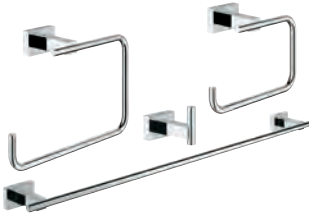

GROHE ESSENTIALS CUBE

Ref. No. Colour Price netto (€)

40 778 001 **chrome** **163.00**

Essentials Cube
Master bathroom accessories set 4-in-1
material: metal
consisting of:
robe hook (40 511 001)
towel ring (40 510 001)
toilet paper holder (40 507 001)
towel rail, 558 mm (40 509 001)
concealed fastening
GROHE StarLight chrome finish