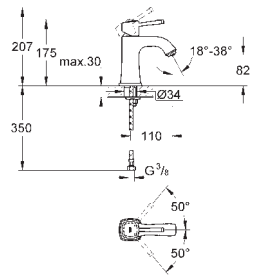

23 310 000 **chrome** 333.00
23 310 IGO **chrome/gold** 432.00

Grandera
Single-lever basin mixer 1/2"
M-Size
single hole installation
GROHE SilkMove 28 mm ceramic cartridge
temperature limiter
GROHE StarLight chrome finish
GROHE EcoJoy technology for less water and perfect flow
GROHE QuickFix installation system
GROHE AquaGuide adjustable mousseur 5.7 l/min
smooth body
flexible connection hoses
min. recommended pressure 1.0 bar