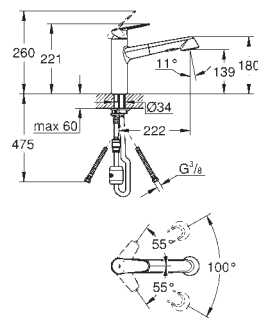

33 770 002

chrome

206.00

Eurodisc Cosmopolitan
Single-lever sink mixer 1/2"
medium spout
single hole installation
GROHE StarLight finish
GROHE SilkMove 35 mm ceramic cartridge
mousseur
adjustable flow rate limiter
swivel cast spout
swivel area 140°
flexible connection hoses
rapid installation system