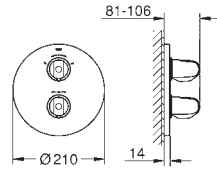

GROHE GROHTHERM 1000

Ref. No. Colour Price netto (€)

19 986 000 chrome 250.00

Grotherm 1000
Thermostatic bath mixer with integrated 2-way diverter
set for final installation for
GROHE Rapido T 35 500 000
wall escutcheon with **GROHE QuickFix** (covered
escutcheon- and shaft sealing, covered fixing)
GROHE StarLight chrome finish
GROHE MetalGrip ergonomically shaped metal handles
GROHE SafeStop at 38°C
GROHE SafeStop Plus (optional) additional
temperature limiter at 43° C
GROHE AquaDimmer Eco with multiple function:
- integrated GROHE EcoButton
(economy button with economy stop for shower)
- flow control
- diverter: bath/hand shower
without concealed body
min. recommended pressure 1.0 bar
GROHE EcoJoy technology for less water and perfect flow

35 500 000 chrome 231.00
**GROHE Rapido T Universal thermostatic
mixer for concealed installation**

34 573 000 chrome 361.00