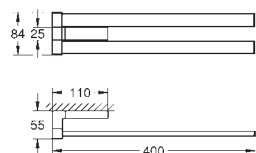

new

40 768 000

chrome

199.00

**Selection Cube
Double towel bar**

material: metal
concealed fastening
2 arms, pivotable
400 mm
GROHE StarLight finish

GROHE SELECTION CUBE

	Ref. No.	Colour	Price netto (€)
<p>new</p>  	<p>40 767 000</p> <p>Selection Cube Towel rail material: metal 500 mm (functional length 459 mm) concealed fastening GROHE StarLight finish</p>	chrome	133.00
<p>new</p>  	<p>40 804 000</p> <p>Selection Cube Multi bath towel rack material: metal 600 mm (functional length 575 mm) concealed fastening GROHE StarLight finish</p>	chrome	373.00
<p>new</p>  	<p>40 782 000</p> <p>Selection Cube Robe hook material: metal concealed fastening GROHE StarLight finish</p>	chrome	37.00
<p>new</p>  	<p>40 807 000</p> <p>Selection Cube Grip bar/towel bar material: metal 600 mm (functional length 548 mm) concealed fastening GROHE StarLight finish</p>	chrome	208.00
<p>new</p>  	<p>40 781 000</p> <p>Selection Cube Toilet paper holder material: metal concealed fastening with cover GROHE StarLight finish</p>	chrome	108.00
<p>new</p>  	<p>40 784 000</p> <p>Selection Cube Reserve toilet paper holder material: metal wall mounted concealed fastening GROHE StarLight finish</p>	chrome	50.00