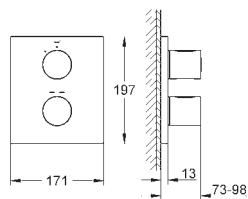

GROHE GROHTHERM 3000 COSMOPOLITAN

Ref. No. Colour Price netto (€)

19 568 000 chrome 446.00

Grotherm 3000 Cosmopolitan
Thermostatic shower mixer
set for final installation for
GROHE Rapido T 35 500 000
rectangular metal wall escutcheon with
hidden fixing and hidden sealings
GROHE StarLight chrome finish
GROHE SafeStop at 38°C
GROHE SafeStop Plus (optional) additional
temperature limiter at 43° C
volume handle with **GROHE EcoButton** (economy
button with individually adjustable economy stop)
Carbodur ceramic headpart 1/2", 180°
without concealed body

35 500 000 chrome 231.00

**GROHE Rapido T Universal thermostatic
mixer for concealed installation**