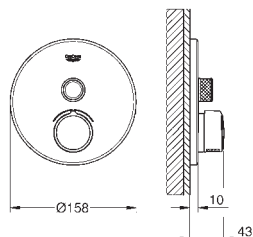

SmartControl

Concealed mixer with 3 valves

set for final installation for GROHE Rapido SmartBox 35 600 000 metal wall escutcheon with **GROHE QuickFix** (covered escutcheon and shaft sealing, covered fixing), retroactively 6° adjustable **GROHE StarLight** chrome finish SmartControl push for ON-OFF, turn for volume adjustment from EcoJoy to Full Flow exchangeable symbols cartridge for temperature mixing multiple outlets can be run simultaneously without roughing-in-set flow performance:
outlet A = 22 l/min
outlet B = 26 l/min
outlet C = 22 l/min

new