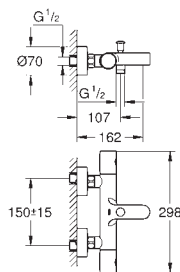

GROHE GROHTHERM 1000 COSMOPOLITAN M

Ref. No.

Colour

Price netto (€)

34 065 002
34 065 DC2

chrome
supersteel

247.00
291.00

Grohtherm 1000 Cosmopolitan M Thermostatic shower mixer 1/2"

wall mounted

GROHE StarLight chrome finish

GROHE MetalGrip ergonomically shaped metal handles

GROHE SafeStop at 38°C

GROHE SafeStop Plus (optional) additional
temperature limiter at 43° C

GROHE TurboStat compact cartridge

with wax thermoelement

integrated mixed water shut off

volume handle with **GROHE EcoButton** (economy

button with individually adjustable economy stop)

ceramic headpart 1/2", 180°

shower bottom outlet 1/2"

built-in non return valves

dirt strainers

protected against backflow

S-unions

metal escutcheon

min. recommended pressure 1.0 bar

GROHE EcoJoy technology for less water and perfect flow

34 215 002

chrome

290.00

Grohtherm 1000 Cosmopolitan M Thermostatic bath mixer 1/2"

wall mounted

GROHE StarLight chrome finish

GROHE MetalGrip ergonomically shaped metal handles

GROHE SafeStop at 38°C

GROHE SafeStop Plus (optional) additional
temperature limiter at 43° C

GROHE TurboStat compact cartridge

with wax thermoelement

integrated mixed water shut off

automatic diverter: bath/shower

volume handle with **GROHE EcoButton** (economy

button with individually adjustable economy stop)

ceramic headpart 1/2", 180°

shower bottom outlet 1/2"

mousseur

built-in non return valves

dirt strainers

protected against backflow

S-unions

metal escutcheon

min. recommended pressure 1.0 bar

GROHE EcoJoy technology for less water and perfect flow

34 286 002

chrome

319.00

Grohtherm 1000 Cosmopolitan M Thermostatic shower mixer 1/2" with shower set

consisting of:

Grohtherm 1000 Cosmopolitan M thermostatic shower mixer 1/2"
(34 065 002)