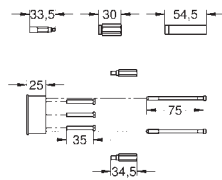

46 191 000 **chrome** **117.00**

Extension set
25 mm
for universal single-lever mixer for concealed installation 1/2"
for use with bath and shower mixer
for use with all trim set designs and surfaces