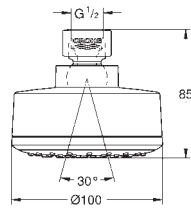

GROHE HEAD AND SIDE SHOWERS

Ref. No. Colour Price netto (€)

26 366 000

chrome

42.00

**New Tempesta Cosmopolitan 100
Head shower 1 spray**

Rain
ball joint $\pm 15^\circ$ rotatable
connection thread 1/2"
GROHE EcoJoy 7.6 l/min flow limiter
GROHE DreamSpray perfect spray pattern
GROHE StarLight chrome finish
SpeedClean anti-lime system
Inner WaterGuide for a longer life
suitable for instantaneous heater
min. recommended pressure 1.0 bar