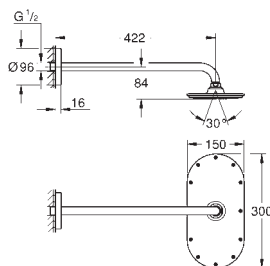

26 170 000 **chrome** **484.00**

Rainshower Veris 300 x 150
Head shower set 422 mm
consisting of:
metal head shower Rainshower Veris,
spray plate chrome (27 470 000)
Rainshower shower arm 422 mm, escutcheon
chrome (26 146 000)
GROHE DreamSpray perfect spray pattern
GROHE StarLight chrome finish
SpeedClean anti-lime system
suitable for instantaneous heater
starting at 0.5 bar flow pressure