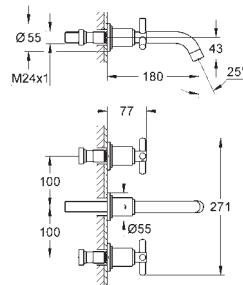

20 164 000 chrome 527.00

Atrio
Three-hole basin mixer
S-Size
wall mounted
without concealed body
set for final installation for 32 706 000
valves hot/cold with ceramic headparts 1/2" - 90°
GROHE StarLight chrome finish
centre distance 200 mm
projection 180 mm
with Ypsilon handle
min. recommended pressure 1.0 bar

20 387 000 chrome 530.00
ditto, projection 220 mm