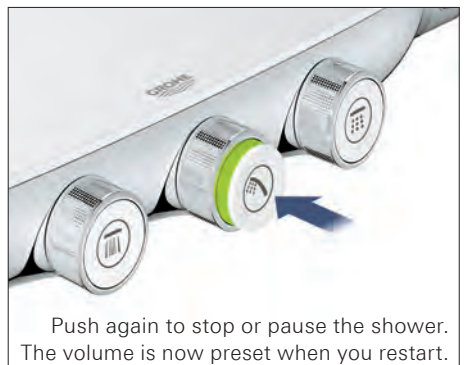

Turn to adjust the water volume gradually from Eco to Full Flow.

Push again to stop or pause the shower. The volume is now preset when you restart.