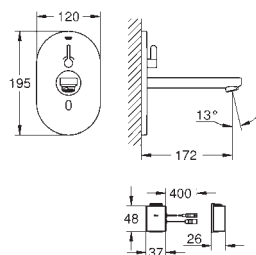

36 412 000

chrome

703.00

**Eurosmart Cosmopolitan E Bluetooth
Infra-red electronic basin mixer 1/2" with mixing device
and adjustable temperature limiter**

with infrared sensor and Bluetooth module for
bi-directional communication for monitoring,
configuration and service purpose
with transformer 100-240 V AC, 50-60 Hz, 6.75 V DC
set for final installation for concealed
fitting box

36 339 000

GROHE StarLight finish

GROHE EcoJoy technology for less water and perfect flow
laminar flow straightener 9 l/min.

chrome escutcheon and spout

projection 172 mm

with Bluetooth 4.0* for wireless data communication

for Apple** and Android devices

Bluetooth range (max. 10 m) varies depending on used

materials and walls between transmitter and receiver

monitoring

password protected products

app detects all Bluetooth products in range

auto flush cycles and timing last auto flush

usage per day / 30 days

thermal disinfection cycles and timings last disinfection

configuration

detection range and shut off delay

auto flush

thermal disinfection

cleaning mode

2 on/off timers

identification by name

service

send and save 3 profiles

reset to factory or user settings

hard and software version

CE approved

acoustic group I in accordance with DIN 4109

Mobile devices and GROHE IR Remote App*** are not included
in delivery and have to be ordered separately via an authorised
Apple store/store/iTunes or Google Play store.