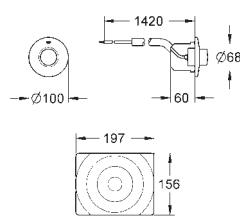

Pneumatic actuation
GROHE StarLight chrome finish
remote hand actuation
push button actuation with
escutcheon Ø 100 mm
vertical and horizontal installation
wall plate Surf 156 x 197 mm
pneumatic hose 1.50 m

37 060 000

chrome

105.00