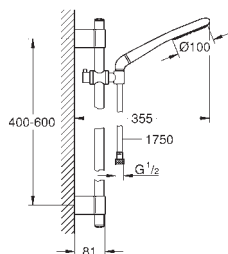

27 378 000	chrome	162.00

Rainshower Icon 100 Shower rail set 1 spray

consisting of:
hand shower Icon 100 (27 377 000)
shower rail, 600 mm (28 797 001)
Silverflex shower hose 1750 mm (28 388 000)
elbow adapter for the combination of hand showers with shower sets
GROHE EcoJoy 9,5 l/min flow limiter
GROHE DreamSpray perfect spray pattern
GROHE StarLight chrome finish
GROHE QuickFix Plus adjustable distance between brackets for adaption to existing drilling holes
SpeedClean anti-lime system
Inner WaterGuide for a longer life
Twistfree to prevent hose from twisting
suitable for instantaneous heater

27 379 000	chrome	175.00
ditto, 900 mm