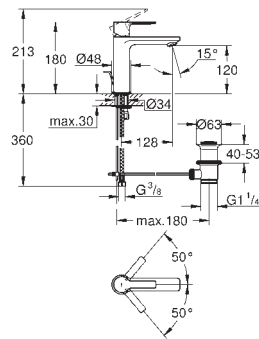

23 791 001 chrome 171.00
23 791 DC1 supersteel 222.00

Lineare
Single-lever basin mixer 1/2"
XS-Size
single hole installation
metal lever
GROHE SilkMove 28 mm ceramic cartridge with temperature limiter
GROHE StarLight chrome finish
GROHE EcoJoy SpeedClean mousseur 5.7 l/min
GROHE QuickFix Plus installation system
smooth body with push-open pop-up waste set 1 1/4"
flexible connection hoses

new

32 114 001 chrome 182.00
32 114 DC1 supersteel 237.00

Lineare
Single-lever basin mixer 1/2"
S-Size
single hole installation
metal lever
GROHE SilkMove 28 mm ceramic cartridge with temperature limiter
GROHE StarLight chrome finish
GROHE EcoJoy SpeedClean mousseur 5.7 l/min
GROHE QuickFix Plus installation system
pop-up waste set 1 1/4"
flexible connection hoses

new