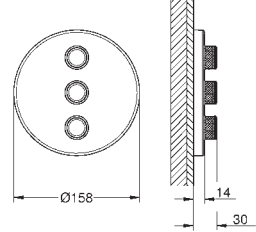

new

29 152 LS0

moon white

373.00

Grotherm SmartControl

Triple volume control trim

set for final installation for GROHE Rapido SmartBox 35 600 000/35 601 000 metal wall escutcheon with **GROHE QuickFix** (covered escutcheon and shaft sealing, covered fixing), retroactively 6° adjustable
GROHE StarLight finish
 SmartControl push for ON-OFF, turn for volume adjustment from EcoJoy to Full Flow, exchangeable symbols
 multiple outlets can be run simultaneously
face-plate in moon white
 without roughing-in-set
 flow performance:
 outlet D = 28 l/min
 outlet E = 28 l/min
 outlet A = 28 l/min
 outlet D+E+A = 65 l/min