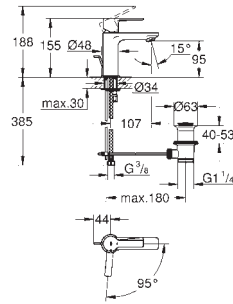

GROHE SILKMOVE ES

Ref. No. Colour Price netto (€)

23 790 001 chrome 171.00

Lineare
Single-lever basin mixer 1/2"
XS-Size
single hole installation
metal lever
GROHE SilkMove ES 28 mm ceramic cartridge
with energy saving function via cold start
with temperature limiter
GROHE StarLight chrome finish
GROHE EcoJoy SpeedClean mousseur 5.7 l/min
GROHE QuickFix Plus installation system
pop-up waste set 1 1/4"
flexible connection hoses