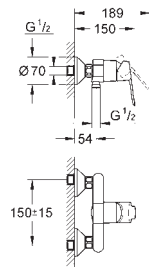

23 333 000

chrome

75.00

BauEdge
Single-lever shower mixer 1/2"
wall mounted
metal lever

GROHE LongLife 46 mm ceramic cartridge
GROHE StarLight chrome finish
adjustable flow rate limiter
shower bottom outlet 1/2"
with integrated non return-valve
S-unions
metal wall escutcheon
protected against backflow
optional temperature limiter ref. no. 46 308 000