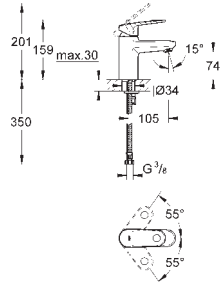

33 163 002 chrome 182.00

Europlus
Single-lever basin mixer 1/2"
S-Size
single hole installation
metal lever
GROHE SilkMove 35 mm ceramic cartridge
adjustable flow rate limiter
adjustable minimum flow rate
approx. 2.5 l/min
temperature limiter
GROHE StarLight chrome finish
GROHE QuickFixPlus installation
system with centering support
SpeedClean mousseur
smooth body
flexible connection hoses
certificate applied for