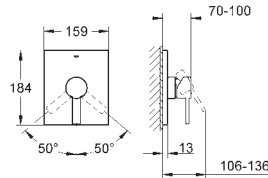

19 317 000 **chrome** **391.00**

Allure
Single-lever shower mixer
set for final installation for
35 501 000
without concealed body
GROHE StarLight chrome finish
escutcheon- and shaft-sealing
metal escutcheon
covered coupling

35 501 000 **chrome** **97.00**

GROHE Rapido E Universal single-lever mixer for concealed installation