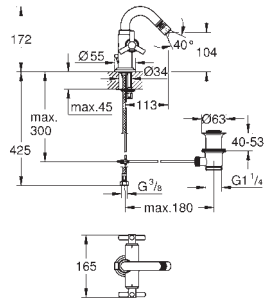

GROHE ATRIO YPSILON

Ref. No. Colour Price netto (€)

24 027 000 chrome 443.00

Atrio
Single-hole bidet mixer 1/2"
M-Size
ceramic headparts 1/2", 90°
GROHE StarLight chrome finish
rapid installation system
ball-joint mousseur
bow spout
pop-up waste set 1 1/4"
flexible connection hoses
with Ypsilon handle