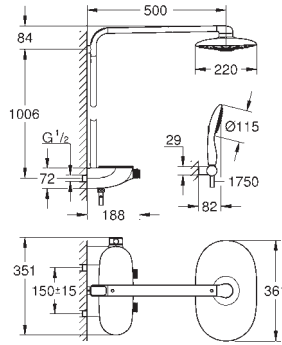

GROHE RAINSHOWER SYSTEM SMARTCONTROL

Ref. No.

Colour

Price netto (€)

26 250 000

chrome

1,423.00

Rainshower System SmartControl 360 DUO Shower system with thermostat for wall mounting

consisting of:

- horizontal 500 mm shower arm
- exposed SmartControl thermostat
- allows change between:
  - head shower Rainshower 360 DUO, spray plate chrome
  - GROHE PureRain/GROHE Rain O² spray* and TrioMassage
  - hand shower Power&Soul 115, spray plate white (27 671 LS0)
  - hand shower wall holder (27 055 000)
  - Silverflex shower hose 1750 mm (28 388 000)
  - minimum flow rate 10 l/min.

- **GROHE DreamSpray** perfect spray pattern
- **GROHE StarLight** chrome finish
- **GROHE CoolTouch** no risk of scalding
- **GROHE TurboStat** compact cartridge with wax thermoelement
- **GROHE EcoJoy** technology for less water and perfect flow
- GROHE SafeStop at 38°C
- **GROHE SafeStop Plus** (optional) additional temperature limiter at 43° C
- SmartControl push for ON-OFF, turn for volume adjustment from EcoJoy to Full Flow
- **GROHE EasyReach** shower tray
- **SpeedClean** anti-lime system
- **Inner WaterGuide** for a longer life
- **Twistfree** to prevent hose from twisting

* to be decided at first installation; factory default setting: GROHE PureRain