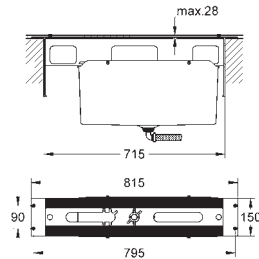

29 037 000 chrome 709.00

4/5-hole bath combination (optional)
baseframe for installation under tiled surround
consisting of:
base frame
drainage box with integrated outlet for splash water

45 388 000 chrome 101.00
Supporting legs for baseframe