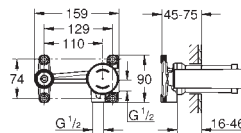

23 571 000 chrome 222.00

Single-lever mixer 1/2", universal concealed body
for 2-hole basin mixers
wall installation
without finishing trim set
GROHE SilkMove 35 mm ceramic cartridge
adjustable flow rate limiter
with temperature limiter
spout can be positioned on the right or left
DR-brass
installation device