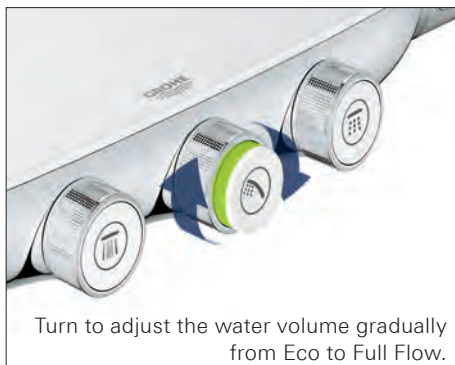

Push the button to start the shower

Push again to stop or pause the shower. The volume is now preset when you restart.

Turn to adjust the water volume gradually from Eco to Full Flow.