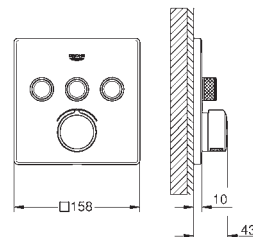

GROHE SMARTCONTROL MIXERS

Ref. No.

Colour

Price netto (€)

new

29 147 000

chrome

353.00

SmartControl

Concealed mixer with one valve

set for final installation for GROHE Rapido SmartBox 35 600 000 metal wall escutcheon with **GROHE QuickFix** (covered escutcheon and shaft sealing, covered fixing), retroactively 6° adjustable **GROHE StarLight** chrome finish SmartControl push for ON-OFF, turn for volume adjustment from EcoJoy to Full Flow exchangeable symbols cartridge for temperature mixing without roughing-in-set flow performance:
outlet B/C = 27 l/min

new

29 148 000

chrome

390.00

SmartControl

Concealed mixer with 2 valves

set for final installation for GROHE Rapido SmartBox 35 600 000 metal wall escutcheon with **GROHE QuickFix** (covered escutcheon and shaft sealing, covered fixing), retroactively 6° adjustable **GROHE StarLight** chrome finish SmartControl push for ON-OFF, turn for volume adjustment from EcoJoy to Full Flow exchangeable symbols cartridge for temperature mixing multiple outlets can be run simultaneously without roughing-in-set flow performance:
outlet B = 23 l/min
outlet C = 25 l/min

new

29 149 000

chrome

426.00

SmartControl

Concealed mixer with 3 valves

set for final installation for GROHE Rapido SmartBox 35 600 000 metal wall escutcheon with **GROHE QuickFix** (covered escutcheon and shaft sealing, covered fixing), retroactively 6° adjustable **GROHE StarLight** chrome finish SmartControl push for ON-OFF, turn for volume adjustment from EcoJoy to Full Flow exchangeable symbols cartridge for temperature mixing multiple outlets can be run simultaneously without roughing-in-set flow performance:
outlet A = 22 l/min
outlet B = 26 l/min
outlet C = 22 l/min

new

29 144 000

chrome

353.00

SmartControl

Concealed mixer with one valve