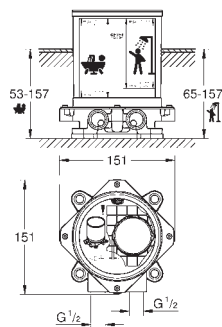

45 984 001 chrome 418.00

Rough-in set 1/2"
for floor-mounted bath mixers/spouts and shower mixers
without finishing trim set
installation plate with 360° horizontal and
3° vertical adjustment
installation depth 53-157 mm for bath mixers/
spouts, depth compensation 104 mm
installation depth 65-157 mm for shower
mixers, depth compensation 92 mm
two 1/2" female connections (hot/cold supplies)
flushing plug
acoustic isolation mat
gasket
fixing material