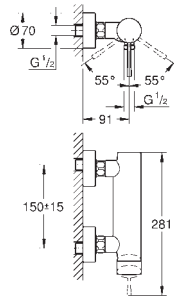

GROHE ESSENCE

Ref. No. Colour Price netto (€)

33 636 001 **chrome** **165.00**
33 636 DC1 **supersteel** **222.00**

Essence
Single-lever shower mixer 1/2"
wall mounted
metal lever
GROHE SilkMove 35 mm ceramic cartridge
with temperature limiter
GROHE StarLight chrome finish
shower outlet 1/2"
integrated non-return valve
S-unions
protected against backflow
min. recommended pressure 1.0 bar