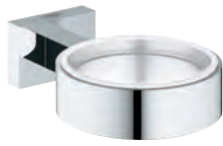

GROHE ESSENTIALS CUBE

Ref. No. Colour Price netto (€)

40 508 001 **chrome** **39.00**

Essentials Cube Holder
material: metal
for crystal glass (40 372 001)
soap dish (40 368 001) or
soap dispenser (40 394 001)
concealed fastening
GROHE StarLight chrome finish