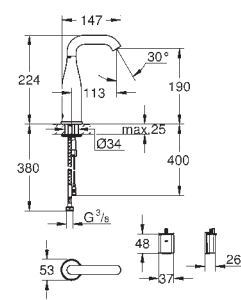

36 446 000

chrome

479.00

Essence E

Infra-red electronic basin tap 1/2" without mixing device

with infrared sensor for bi-directional communication for monitoring, configuration and service purpose for cold or premixed water

6 V lithium-battery, type CR-P2
battery lifetime: approx. 7 years (150 actuations a day)

GROHE StarLight chrome finish
laminar spray regulator 5.7 l/min
flexible connection hose
dirt strainer
with integrated solenoid valve
external battery
rapid installation system
multistage battery status display
7 pre-set programs:
auto flush
thermal disinfection
cleaning mode
additional functions and precise settings
by remote control 36 407
CE approved
acoustic group I in accordance with DIN 4109
type of protection faucet IP 59K
min. recommended pressure 1.0 bar