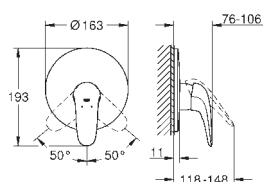

29 098 003 **chrome** **119.00**
29 098 LS3 **moon white/chrome** *

Eurostyle
Single-lever shower mixer
set for final installation for
35 501 000
without concealed body
solid metal lever
GROHE StarLight chrome finish
GROHE QuickFix covered fixation
escutcheon- and shaft-sealing
metal wall escutcheon

35 501 000 **chrome** **97.00**
GROHE Rapido E Universal single-lever mixer for concealed installation