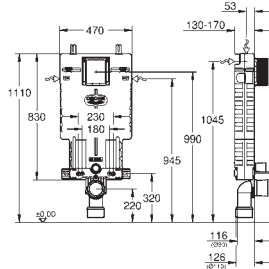

GROHE
EcoJoy

GROHE UNISSET FRAMES AND ACCESSORIES

Ref. No.

Colour

Price netto (€)

38 643 001

chrome

192.00