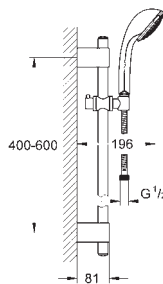

28 942 001 chrome 188.00

Relexa 100 Trio
Shower rail set 3 sprays
consisting of:
hand shower Relexa Trio (28 793 000)
shower rail, 600 mm (28 797 000)
with wall holders made of metal
Rotaflex shower hose 1.750 mm (28 410 000)
GROHE DreamSpray perfect spray pattern
GROHE StarLight chrome finish
GROHE QuickFix Plus installation system
GROHE QuickFix Plus adjustable distance between brackets
for adaption to existing drilling holes
SpeedClean anti-lime system
Inner WaterGuide for a longer life
Twistfree to prevent hose from twisting