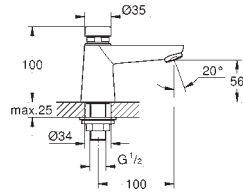

GROHE EUROECO COSMOPOLITAN T

Ref. No.

Colour

Price netto (€)

36 265 000

chrome

122.00

**Euroeco Cosmopolitan T
Self-closing pillar tap 1/2"**

for cold or premixed water
marking: blue/red

GROHE StarLight chrome finish

3 adjustable flow times: short - medium - long
(factory setting: short), approx. 7, 15, 30 sec
(pressure dependent)

min. recommended pressure 1.0 bar