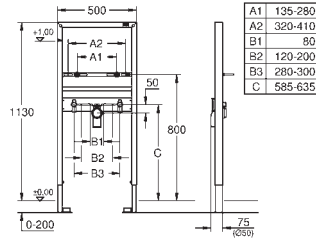

GROHE RAPID SL FOR WASH BASIN AND BIDET

Ref. No.

Colour

Price netto (€)

38 554 001

chrome

139.00

Rapid SL for wash basin
for single hole installation
1.13 m installation height

for on-the-wall installations or studded walls
powder coated steel frame, self-supporting
for dry-cladding, completely pre-assembled
with fixed connections
for single or rail installation
quick adjustment, lockable
fixing material
TÜV approved
wash basin fixing bolts M10 with
fixing device for ceramic
variable distance of fixing bolts
HT-outlet bend Ø 50 mm
seal Ø 32 mm
2 noise protected fitting connections 1/2"

without accessories for on-the-wall installation