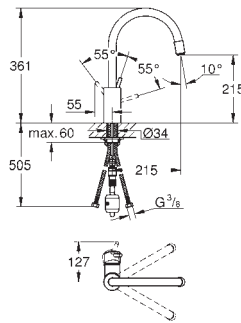

32 663 001 chrome 238.00
32 663 DC1 supersteel 306.00

Concetto
Single-lever sink mixer 1/2"
high spout
single hole installation
GROHE StarLight finish
GROHE SilkMove 35 mm ceramic cartridge
pull out mousseur
adjustable flow rate limiter
swivel tubular spout
swivel area 360°
protected against backflow
flexible connection hoses
rapid installation system
min. recommended pressure 1.0 bar