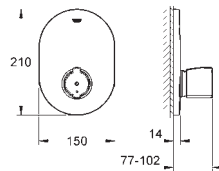

Grohtherm 2000 Special
Central thermostatic mixer
set for final installation for
GROHE Rapido T 35 500 000
without concealed body
wing handles, made from metal
GROHE EcoJoy technology for less water and perfect flow
GROHE StarLight chrome finish
Temperature scale handle with pre-adjustable
safety stop between 35°C and 43°C
easy thermal disinfection with optional
accessory handle 47 764 000
escutcheon- and shaft-sealing
GROHE ErgoPlus
GROHE SafetyPlus

35 500 000 chrome 231.00
GROHE Rapido T Universal thermostatic
mixer for concealed installation