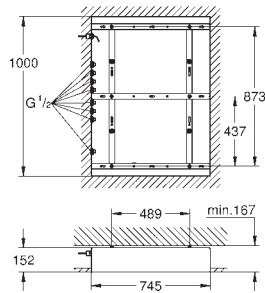

GROHE HEAD AND SIDE SHOWERS

Ref. No.

Colour

Price netto (€)

new

26 376 001

chrome

1,752.00

Rainshower F-Series 40"
Roughing-in set

for use with Rainshower F-Series 40" AquaSymphony ceiling shower
1000 mm x 745 mm x 152 mm
min. installation depth: 167 mm
waterways: brass
1/2" connections

The ceiling construction must be appropriate for the static requirement of the product (total product weight > 70 kg). Ceiling shower has to be controlled by 8 outlets + 1 hand shower outlet and the performance of the waste must be of sufficient size (> 100 l/min). For detailed planning please see separate planning & installation guide before start.