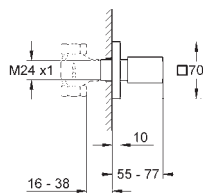

19 910 000 **chrome** **48.00**

Eurocube
Volume Control Trim
for GROHE concealed valves, 1/2", 3/4", 1"
without concealed body
installation depth infinitely adjustable
16 - 38 mm
metal handle
sliding escutcheon with wall sealing
GROHE StarLight chrome finish
for use with rough-in valve 29 273 & 29 274