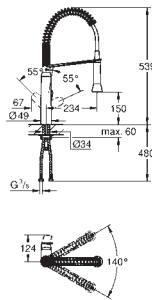

GROHE K7

Ref. No. Colour Price netto (€)

32 950 000
32 950 DC0

chrome
supersteel

694.00
902.00

K7
Single-lever sink mixer 1/2"
single hole installation
GROHE StarLight finish
GROHE SilkMove 35 mm ceramic cartridge
professional spray
diverter: mousseur/**SpeedClean** shower jet
automatic return to mousseur
metal spray
adjustable flow rate limiter
swivel spout
swivel area 140°
protected against backflow
flexible connection hoses
rapid installation system
min. recommended pressure 1.0 bar