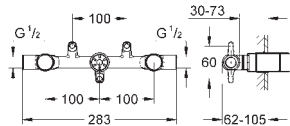

32 706 000 chrome 221.00

Two-handle basin mixer
concealed body, 1/2"
for 3-hole wash-basin mixer
wall installation
without finishing trim set
installation depth 30 - 75 mm
DR-brass
installation device