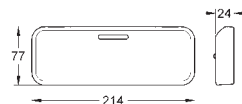

18 383 002

chrome

33.00

Eurostyle Cosmopolitan
Plastic tray
for 33 590 002
for 32 229 002
for 33 982 002

KITCHEN FITTINGS