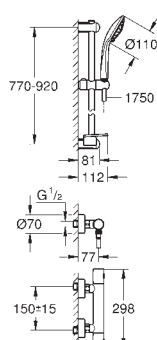

GROHE GROHTHERM 1000 COSMOPOLITAN M

Ref. No.

Colour

Price netto (€)

34 065 002
34 065 DC2

chrome
supersteel

247.00
291.00

Grohtherm 1000 Cosmopolitan M Thermostatic shower mixer 1/2"

wall mounted

GROHE StarLight chrome finish

GROHE MetalGrip ergonomically shaped metal handles

GROHE SafeStop at 38°C

GROHE SafeStop Plus (optional) additional
temperature limiter at 43° C

GROHE TurboStat compact cartridge

with wax thermoelement

integrated mixed water shut off

volume handle with **GROHE EcoButton** (economy

button with individually adjustable economy stop)

ceramic headpart 1/2", 180°

shower bottom outlet 1/2"

built-in non return valves

dirt strainers

protected against backflow

S-unions

metal escutcheon

min. recommended pressure 1.0 bar

GROHE EcoJoy technology for less water and perfect flow

34 215 002

chrome

290.00

Grohtherm 1000 Cosmopolitan M Thermostatic bath mixer 1/2"

wall mounted

GROHE StarLight chrome finish

GROHE MetalGrip ergonomically shaped metal handles

GROHE SafeStop at 38°C

GROHE SafeStop Plus (optional) additional
temperature limiter at 43° C

GROHE TurboStat compact cartridge

with wax thermoelement

integrated mixed water shut off

automatic diverter: bath/shower

volume handle with **GROHE EcoButton** (economy

button with individually adjustable economy stop)

ceramic headpart 1/2", 180°

shower bottom outlet 1/2"

mousseur

built-in non return valves

dirt strainers

protected against backflow

S-unions

metal escutcheon

min. recommended pressure 1.0 bar

GROHE EcoJoy technology for less water and perfect flow

34 286 002

chrome

319.00

Grohtherm 1000 Cosmopolitan M Thermostatic shower mixer 1/2" with shower set

consisting of:

Grohtherm 1000 Cosmopolitan M thermostatic shower mixer 1/2"
(34 065 002)