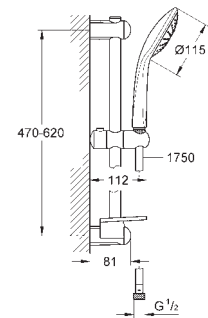

27 266 001 **chrome** 82.00

Euphoria 110 Mono Shower rail set 1 spray
consisting of:
hand shower Mono (27 265 000)
shower rail, 600 mm (27 499 000)
Silverflex shower hose 1750 mm (28 388 000)
GROHE EasyReach tray (27 596 000)
GROHE DreamSpray perfect spray pattern
GROHE StarLight chrome finish
GROHE QuickFix (upper bracket adjustable for adaption to existing drilling holes)
SpeedClean anti-lime system
Inner WaterGuide for a longer life
Twistfree to prevent hose from twisting