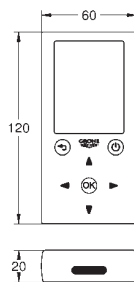

Remote control
for all GROHE one eye infra-red products as of 06/2015
and GROHE Blue Home
monitoring
consumption and usage data
thermal disinfection cycles (infrared faucets)
auto flush cycles (infrared faucets)
cleaning mode cycles (GROHE Blue Home)
filter and CO₂ capacity (GROHE Blue Home)
configuration
cleaning mode on/off
thermal disinfection (infrared faucets)
detection range
shut off delay (infrared faucets)
auto flush (infrared faucets)
filter capacity (GROHE Blue Home)
service
send and save profile
reset to factory or user settings
filter capacity (GROHE Blue Home)
demo mode
error codes (GROHE Blue Home)

3 x 1.5 V AAA DC battery supply