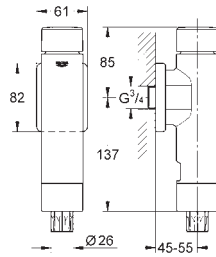

GROHE WC FLUSH VALVES

Ref. No. Colour Price netto (€)

37 347 000 **chrome** **206.00**

Rondo A.S.
Flush valve for WC
3/4"
brass
GROHE StarLight chrome finish
for wash-down and wash-out bowls
control cap and connection to
plastic flush pipe
with flow rate adjustment
6 l flush
with escutcheon
flow pressure min 1.2 bar
operating pressure max 5 bar
low noise (group I acc. to
German Noise Specification)