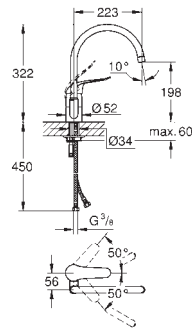

32 786 000

chrome

146.00

Euroeco Special
Single-lever sink mixer 1/2"
single hole installation
GROHE StarLight finish
GROHE SilkMove 46 mm ceramic cartridge
adjustable flow rate limiter
adjustable temperature limiter
laminar flow straightener 9 l/min.
swivel tubular spout
selectable swivel area : 0° / 150° / 360°
metal lever
lever length 120 mm
flexible connection hoses
rapid installation system