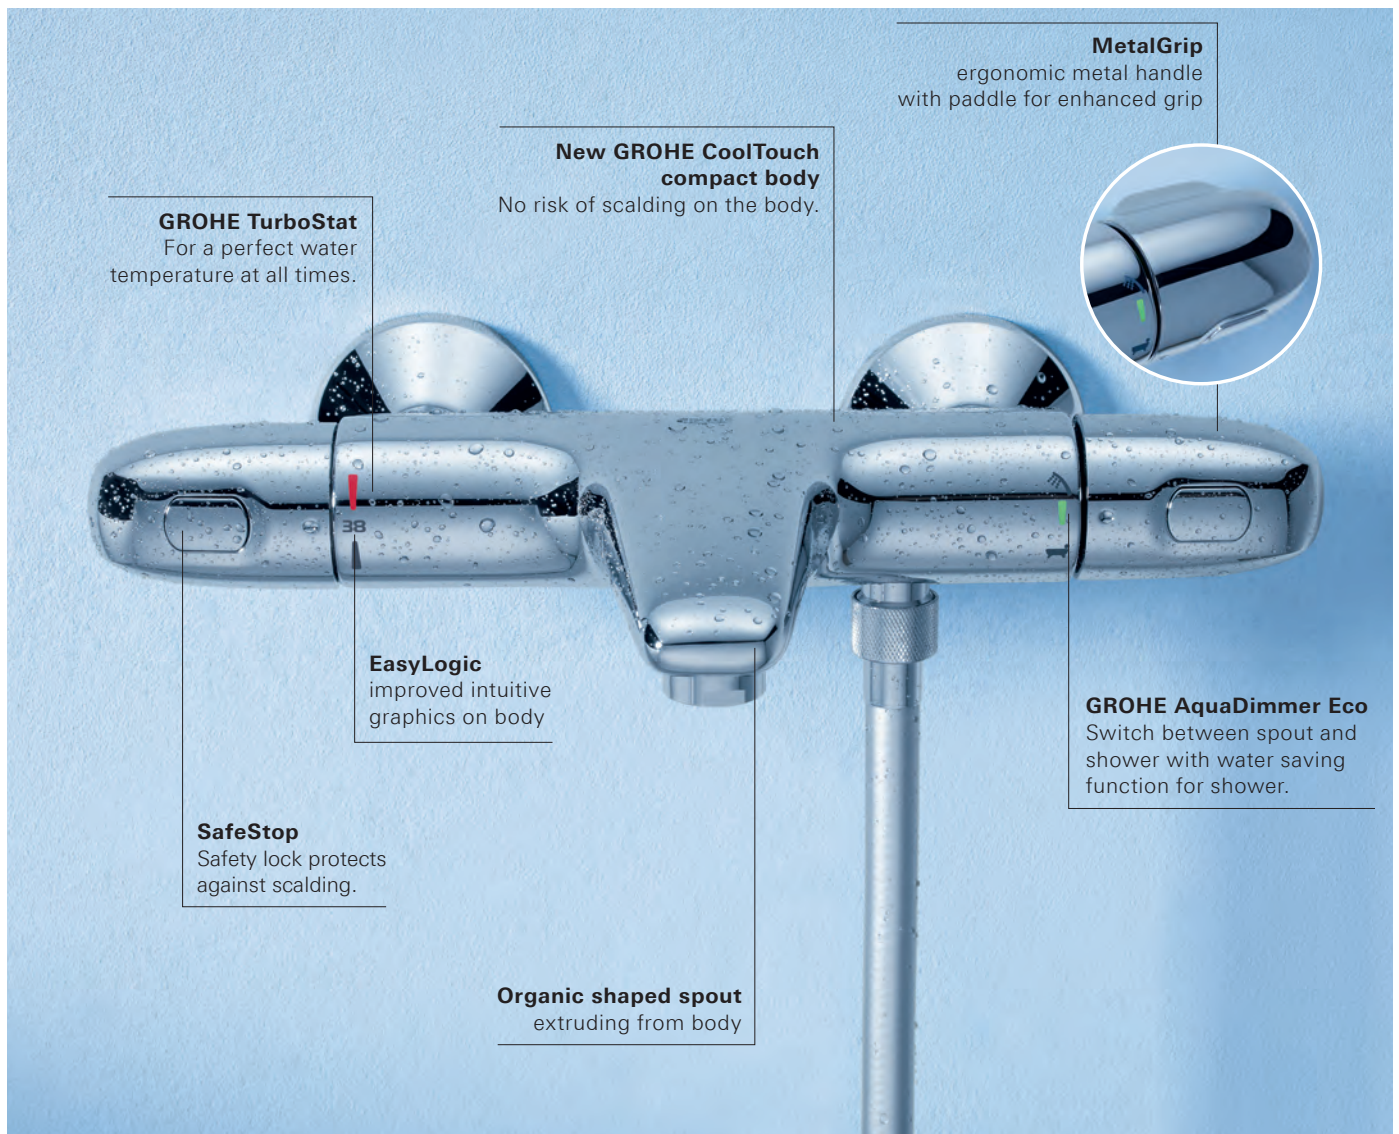

Wide bath spout with XL-size silent water flow.

GROHTHERM 1000 COSMOPOLITAN

Minimalistic design with ergonomic metal handle.

Offering quality, technology and design at a competitive price, Grohtherm 1000 Cosmopolitan is our most compact thermostat. Crafted from a series of perfect cylinders, its slender design is the preferred choice for modern, architectural-style spaces.

GROHTHERM 1000

Ultimate comfort with GROHE CoolTouch.

Enjoy taking a refreshing shower more than ever before. The Grohtherm 1000 with contemporary design offers the new GROHE CoolTouch compact body, ergonomically shaped metal handles, GROHE TurboStat technology and water-saving eco functions.