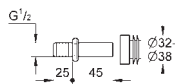

37 044 000

chrome

16.00

Inlet connecting set 1/2"
for urinal bowls with inlet from back
connector Ø 33.5 - 38 mm