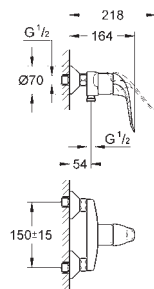

32 780 000 **chrome** **119.00**

Euroeco Special
Single-lever shower mixer 1/2"
wall mounted
GROHE StarLight chrome finish
GROHE SilkMove 46 mm ceramic cartridge
GROHE EcoJoy technology for less water and perfect flow
adjustable flow rate limiter
adjustable temperature limiter
adjustable minimum flow rate approx. 2.5 l/min
shower bottom outlet 1/2"
integrated non-return valve
metal lever, lever length 120 mm
S-unions
protected against backflow
without shower set

32 781 000 **chrome** **149.00**
ditto, with lockable S-unions