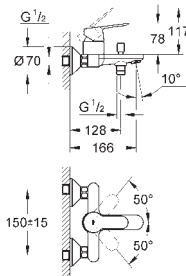

23 334 000

chrome

93.00

BauEdge
Single-lever bath mixer 1/2"
wall mounted
metal lever

GROHE LongLife 46 mm ceramic cartridge
GROHE StarLight chrome finish
adjustable flow rate limiter
automatic diverter: bath/shower
spout with mousseur
shower bottom outlet 1/2"
with integrated non return-valve
S-unions
metal wall escutcheon
protected against backflow
optional temperature limiter ref. no. 46 308 000