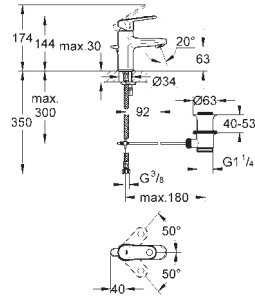

Essentials

Selection Cube

Arena Cosmopolitan

GROHE EUROPLUS

Ref. No. Colour Price netto (€)

33 156 002 chrome 182.00

Europlus
Single-lever basin mixer 1/2"
XS-Size
single hole installation
 metal lever
GROHE SilkMove 28 mm ceramic cartridge
GROHE StarLight chrome finish
 rapid installation system
 adjustable mousseur
 pop-up waste set 1 1/4"
 flexible connection hoses