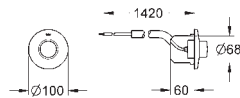

Pneumatic actuation
GROHE StarLight chrome finish
push button actuation with
escutcheon Ø 100 mm
pneumatic hose 1.50 m
without wall plate

36 407 001

chrome

289.00