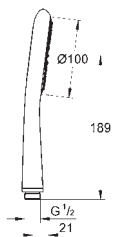

27 377 000 chrome 61.00

Rainshower Icon 100
Hand shower 1 spray
Rain
elbow adapter for the combination of
hand showers with shower sets
GROHE EcoJoy 9,5 l/min flow limiter
GROHE CoolTouch
GROHE DreamSpray perfect spray pattern
GROHE StarLight chrome finish
SpeedClean anti-lime system
Inner WaterGuide for a longer life
suitable for instantaneous heater
min. recommended pressure 1.0 bar

27 375 000 chrome 61.00
ditto, with non-restricted flow

SHOWERS