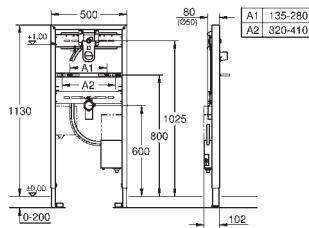

38 748 002

chrome

422.00

Rapid SL for wash basin

for wall mounted fittings with roughing-in set for infra-red electronic Europlus E 36 042 SD0, Essence E 36 447 000 and Eurocube E 36 442 000
1.13 m installation height
for on-the-wall installations or studded walls powder coated steel frame, self-supporting for dry-cladding, completely pre-assembled for single or series installation
quick adjustment, lockable
fixing material
wash basin fixing bolts M10 with fixing device for ceramic
variable distance of fixing bolts
HT-outlet bend Ø 50 mm
seal Ø 32 mm
pre-mounted roughing-in set with protecting block
fire-proof pipe for laying electronic cables
installation box with water group, stop valve and flush elbow
connection with noise protected fitting holder 1/2" connecting box for mains supply 230 V
CE approved
for installation with pre-mixed or cold water
without accessories for on-the-wall installation