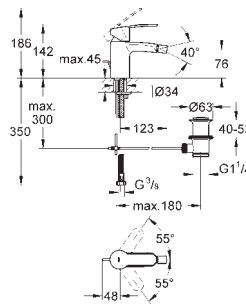

33 565 002

chrome

124.00

**Eurostyle Cosmopolitan
Single-lever bidet mixer 1/2"**
S-Size

single hole installation
metal lever
GROHE SilkMove 35 mm ceramic cartridge
adjustable flow rate limiter
adjustable minimum flow rate
approx. 2.5 l/min
GROHE StarLight chrome finish
GROHE QuickFix installation system
with centering support
ball-joint mousseur
pop-up waste set 1 1/4"
flexible connection hoses
min. recommended pressure 1.0 bar
optional temperature limiter ref. no. 46 375 000