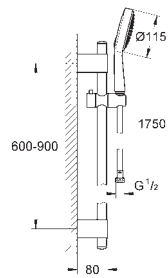

27 755 000

chrome

184.00

**Power&Soul Cosmopolitan 115
Shower rail set 2 sprays**

consisting of:

Hand shower Power&Soul Cosmopolitan 115 (27 661 000)

shower rail, 900 mm (27 785 000)

with wall holders made of metal

Silverflex shower hose 1750 mm (28 388 000)

GROHE CoolTouch

GROHE DreamSpray perfect spray pattern

GROHE StarLight chrome finish

GROHE QuickFix Plus adjustable distance between brackets

for adaption to existing drilling holes

SpeedClean anti-lime system

Twistfree to prevent hose from twisting

suitable for instantaneous heater

min. recommended pressure 1.0 bar