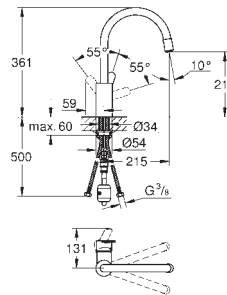

31 126 002

chrome

215.00

Eurostyle Cosmopolitan
Single-lever sink mixer 1/2"
high spout
single hole installation
GROHE StarLight finish
GROHE SilkMove 35 mm ceramic cartridge
pull out mousseur
adjustable flow rate limiter
swivel tubular spout
swivel area 360°
protected against backflow
flexible connection hoses
rapid installation system
min. recommended pressure 1.0 bar