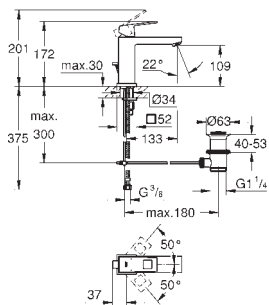

23 445 000 chrome 214.00

Eurocube
Single-lever basin mixer 1/2"
M-Size
single hole installation
metal lever
GROHE SilkMove 28 mm ceramic cartridge
with temperature limiter
GROHE StarLight chrome finish
GROHE EcoJoy SpeedClean mousseur 5.7 l/min
GROHE QuickFix Plus installation system
pop-up waste set 1 1/4"
flexible connection hoses
min. recommended pressure 1.0 bar