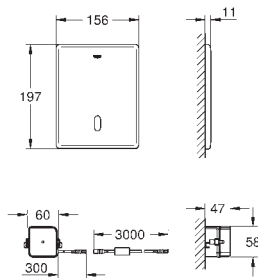

Tectron Skate Bluetooth
Infra-red electronic for WC
for flushing cistern GD 2
with transformer 100-240 V AC, 50-60 Hz, 6.75 V DC
with infrared sensor and Bluetooth module for
bi-directional communication for monitoring,
configuration and service purpose
front plate 156 x 197 mm
servo motor
with Bluetooth 4.0* for wireless data communication
for Apple** and Android devices
Bluetooth range (max. 10 m) varies depending on used
materials and walls between transmitter and receiver
monitoring
password protected products
app detects all Bluetooth products in range
auto flush cycles and timing last auto flush
usage per day / 30 days
configuration
detection range and shut off delay
auto flush
cleaning mode
2 on/off timers
identification by name
service
send and save 3 profiles
reset to factory or user settings
hard and software version
CE approved

37 504 000

chrome

967.00