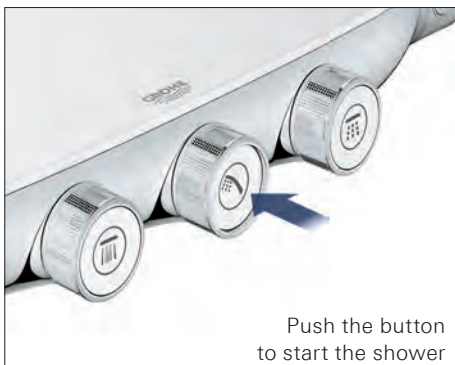

Turn to adjust the water volume gradually from Eco to Full Flow.

Push the button to start the shower