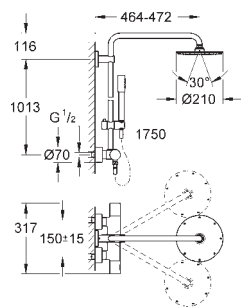

GROHE RAINSHOWER SYSTEM

Ref. No.

Colour

Price netto (€)

27 032 001

chrome

941.00

Rainshower System 210

Shower system with thermostat for wall mounting

consisting of:

horizontal swivable 450 mm shower arm
exposed thermostat with
Aquadimmer function
allows change between:
metal head shower Rainshower Cosmopolitan 210 (28 368 000)
with ball joint, rotation angle $\pm 15^\circ$
hand shower Sena (28 034 000)
adjustable in height with gliding element (12 140 000)
metal shower hose 1750 mm (27 178 000)

GROHE CoolTouch no risk of scalding

GROHE StarLight chrome finish

SpeedClean anti-lime system

Inner WaterGuide for a longer life

suitable for instantaneous heaters

from 18 kW/h

minimum flow rate 7 l/min.

min. recommended pressure 1.0 bar