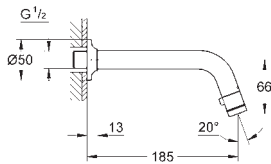

20 203 000 **chrome** **87.00**
Universal wall-mounted tap DN15
Flow rate: 6l/min at 3 bar flow pressure
Flow-Stop mousseur
ceramic headpart
connection thread 1/2"
GROHE StarLight chrome finish
projection 185 mm