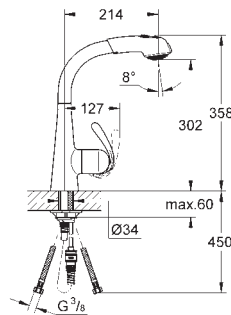

Zedra
Single-lever sink mixer 1/2"
single hole installation
GROHE StarLight finish
GROHE SilkMove 46 mm ceramic cartridge
pull-out dual spray control -
switches back and forth between
regular flow and spray
diverter: mousseur/**SpeedClean** shower jet
automatic return to mousseur
adjustable flow rate limiter
swivel tubular spout
swivel area 360°
protected against backflow
flexible connection hoses
rapid installation system

32 296 000 chrome 363.00
32 296 SD0 stainless steel 554.00