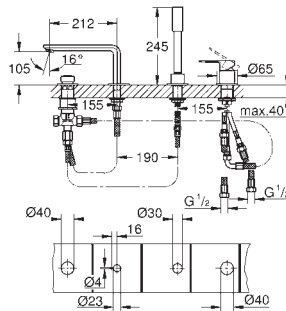

19 577 001 chrome 711.00
19 577 DC1 supersteel 805.00

Lineare
Four-hole single-lever bath combination

GROHE SilkMove 35 mm ceramic cartridge
with temperature limiter

GROHE StarLight chrome finish
consisting of:
pre-assembled spout fixing
OHM operating element,
metal lever
bath inlet with mousseur
diverter bath/shower
hand shower Sena (28 034 000)
metal shower hose 2000 mm
flexible connection hoses
connection for shower hose
protected against backflow
for use with (29 037 000)
min. recommended pressure 1.0 bar

new