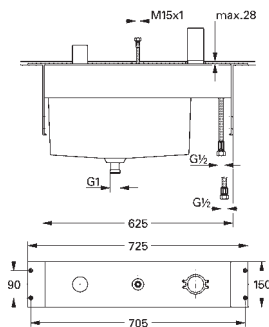

33 339 000 chrome 766.00

Three-hole single-lever
bath combination
baseframe for installation under tiled surround

without finishing trim set
consisting of:
mounting plate and base frame
GROHE SilkMove 46 mm cartridge
and spout fixing pre-assembled
flexible connection hoses
connection for shower hose
drainage box with integrated outlet for splash water
protected against backflow

45 388 000 chrome 101.00

Supporting legs for baseframe