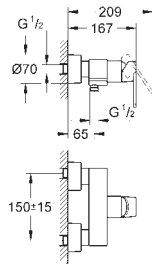

Ref. No. Colour Price netto (€)

32 637 000 **chrome** **223.00**

Quadra
Single-lever shower mixer 1/2"
wall mounted
GROHE SilkMove 46 mm ceramic cartridge
GROHE StarLight chrome finish
adjustable flow rate limiter
shower bottom outlet 1/2"
with integrated non return-valve
covered S-unions
protected against backflow