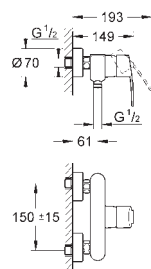

33 565 002

chrome

124.00

**Eurostyle Cosmopolitan
Single-lever bidet mixer 1/2"**
S-Size

single hole installation
metal lever
GROHE SilkMove 35 mm ceramic cartridge
adjustable flow rate limiter
adjustable minimum flow rate
approx. 2.5 l/min
GROHE StarLight chrome finish
GROHE QuickFix installation system
with centering support
ball-joint mousseur
pop-up waste set 1 1/4"
flexible connection hoses
min. recommended pressure 1.0 bar
optional temperature limiter ref. no. 46 375 000