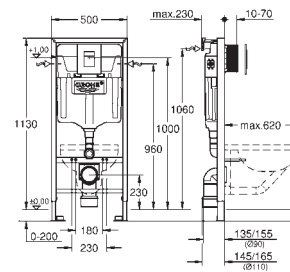

for dual flush or start & stop actuation

vertical installation, 156 x 197 mm

alpine white, made of ABS

38 772 001

chrome

302.00

Rapid SL 3-in-1 set for WC flushing cistern GD 2

with small maintenance access