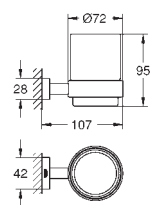

40 755 001 **chrome** **49.00**

Essentials Cube Crystal glass with holder
material: glass / metal
consisting of:
holder (40 508 001)
crystal glass (40 372 001)
concealed fastening
GROHE StarLight chrome finish