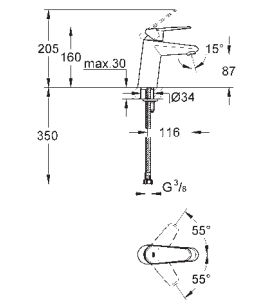

32 469 20E chrome 148.00

Eurodisc Cosmopolitan
Single-lever basin mixer 1/2"
S-Size
single hole installation
metal lever
GROHE SilkMove 35 mm ceramic cartridge
adjustable flow rate limiter
adjustable minimum flow rate
approx. 2.5 l/min
temperature limiter
GROHE StarLight chrome finish
GROHE EcoJoy SpeedClean mousseur 5.7 l/min
GROHE QuickFixPlus installation system with centering support
smooth body
flexible connection hoses
min. recommended pressure 1.0 bar
acoustic group I in accordance with DIN 4109