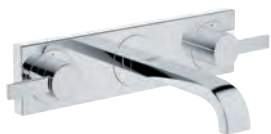

20 189 000 chrome 614.00

Allure
Three-hole basin mixer 1/2"
S-Size
wall mounted
without concealed body
set for final installation for
29 025 000
with lever handles, with metal plate
GROHE StarLight chrome finish
valves hot/cold with ceramic headparts 1/2" - 90°
flow limiter 8 l/min.
spout with mousseur, centre distance 200 mm
projection 172 mm,

20 193 000 chrome 656.00
ditto, projection 220 mm