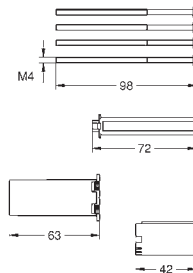

new

14 053 00M

chrome

41.00

Service stops

fits Grohtherm SmartControl and SmartControl Mixer sets for final installation in combination with GROHE Rapido SmartBox
packaging unit: 2 pieces

new

14 048 000