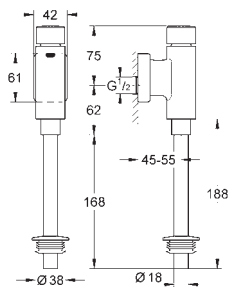

*** Available for free via iTunes app or Google Play store.

GROHE URINAL FLUSH VALVES

FLUSHING
SYSTEMS

GROHE URINAL FLUSH VALVES

Ref. No.

Colour

Price netto (€)

37 339 000