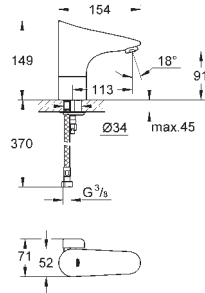

36 207 001 chrome 519.00

**Europlus E
Infra-red electronic basin mixer 1/2" with mixing device
and adjustable temperature limiter**

with infrared sensor for bi-directional communication for monitoring, configuration and service purpose
6 V lithium-battery, type CR-P2
battery lifetime: approx. 7 years (150 actuations a day)
GROHE EcoJoy mousseur 5.7 l/min
non-return valve
dirt strainers
solenoid valve
rapid installation system
multistage battery status display
7 pre-set programs:
auto flush
thermal disinfection
cleaning mode
additional functions and precise settings
by remote control 36 407
CE approved
acoustic group I in accordance with DIN 4109
type of protection faucet IP 59K

36 208 001 chrome 476.00
ditto, without mixing device