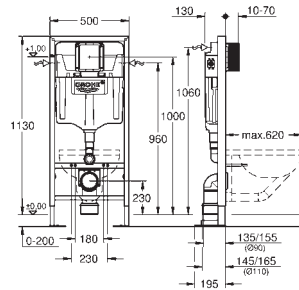

GROHE RAPID SL FREE-STANDING INSTALLATION

Ref. No.

Colour

Price netto (€)

38 584 001

chrome

394.00

Rapid SL for WC flushing cistern GD 2
with small maintenance access
1.13 m installation height
for free-standing installation, for on-the-wall installations or studded walls
powder coated steel frame, self-supporting for dry-cladding, completely pre-assembled with fixed connections
for single installation
lockable
fixing material
2 WC fixing bolts
fixing device for ceramic
WC ceramics with small bearing area (less than 205 mm)
require additional accessory 38 779 000
distance of fixing bolts 180/230 mm
outlet bend Ø 90 mm
depth adjustable
reducer Ø 90/110 mm
inlet and outlet connecting set
flushing cistern GD 2, 6 - 9 l
adjustment ex factory 6 l and 3 l
pneumatic discharge valve offering 3 modes of operation: dual flush or start/stop or single flush
water supply from left/right or back
low noise (group I acc. to German Noise Specification)
insulated against condensation
1/2" water supply connection including integrated angle valve and push fit flexible hose union
no tools required for the installation
of the inspection shaft incl. protection during construction phase
for vertical or horizontal use
without accessories for on-the-wall installation
for mounting of small flush plates please order revision shaft 40 911 000 (sold separately)

38 586 001

chrome

580.00