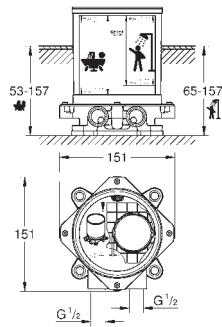

45 984 001 chrome 418.00

Rough-in set 1/2"
for floor-mounted bath mixers/spouts and shower mixers
without finishing trim set
installation plate with 360° horizontal and
3° vertical adjustment
installation depth 53-157 mm for bath mixers/
spouts, depth compensation 104 mm
installation depth 65-157 mm for shower
mixers, depth compensation 92 mm
two 1/2" female connections (hot/cold supplies)
flushing plug
acoustic isolation mat
gasket
fixing material