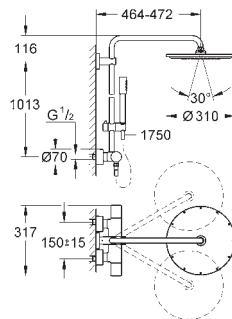

27 966 000

chrome

1,082.00

Rainshower System 310

Shower system with thermostat for wall mounting consisting of:

horizontal swivable 450 mm shower arm
exposed thermostat with Aquadimmer function
allows change between:
Rainshower Cosmopolitan 310 head shower (27 477 000)
with ball joint
rotation angle $\pm 15^\circ$
hand shower Sena (28 034 000)
adjustable in height with gliding element (12 140 000)
Silverflex shower hose 1750 mm (28 388 000)

GROHE TurboStat compact cartridge

with wax thermoelement

GROHE CoolTouch no risk of scalding

GROHE DreamSpray perfect spray pattern

GROHE StarLight chrome finish

SpeedClean anti-lime system

suitable for instantaneous heaters

from 18 kW/h

minimum flow rate 7 l/min.

min. recommended pressure 1.0 bar