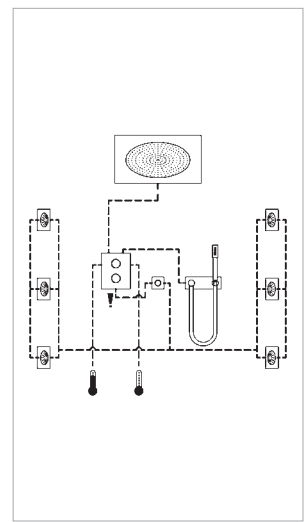

Version 2: thermostat with Aquadimmer

Note:

Minimum installation distance of the Trim Sets is 12 cm by using the current piping systems with press fittings or soldered connections

Materials version 1		
Qty	Product no.	Description
1	27 619 000	Thermostat trim set
1	35 500 000	Rapido T
1	27 625 000	Triple volume control trim set
1	35 031 000	Concealed valve for triple volume control 27 625
1	27 621 000	Wall union with integrated shower holder
1	35 034 000	Concealed installation box for wall union
1	27 286 000	Rainshower F20 ceiling shower
6	27 251 000	Rainshower F5 side shower
1	28 034 000	Sena metal hand shower
1	28 417 000	Rotaflex metal shower hose 1500 mm

Materials version 2		
Qty	Product no.	Description
1	27 618 000	Thermostat trim set with integrated 2-way diverter
1	35 500 000	Rapido T
1	27 623 000	Single volume control trim set
1	35 028 000	Concealed valve for single volume control trim 27 623
1	27 621 000	Wall union with integrated shower holder
1	35 034 000	Concealed installation box for wall union
1	27 286 000	Rainshower F20 ceiling shower
6	27 251 000	Rainshower F5 side shower
1	28 034 000	Sena metal hand shower
1	28 417 000	Rotaflex metal shower hose 1500 mm

Flow pressure related configurations to power head- and side showers at the same time				
Number of body jets	Head shower	Hand shower	Condition	Min. flow pressure (hot & cold water)
6 x 27 251 000 body jets Rainshower F-Series 5"	1 x 27 286 000 ceiling shower Rainshower F-Series 20"	1 x 27 034 000 hand shower Sena	6 body jets and ceiling showers can be powered at the same time: head shower: approx. 12 l/min. /body jets: approx. 5 l/min each	3 bar
4 x 27 251 000 body jets Rainshower F-Series 5"	1 x 27 286 000 ceiling shower Rainshower F-Series 20"	1 x 27 034 000 hand shower Sena	4 body jets and ceiling showers can be powered at the same time: head shower: approx. 12 l/min. /body jets: approx. 5 l/min each	2 bar
3 x 27 251 000 body jets Rainshower F-Series 5"	1 x 27 286 000 ceiling shower Rainshower F-Series 20"	1 x 27 034 000 hand shower Sena	3 body jets and ceiling showers can be powered at the same time: head shower: approx. 14 l/min. /body jets: approx. 5 l/min each	1.5 bar
2 x 27 251 000 body jets Rainshower F-Series 5"	1 x 27 286 000 ceiling shower Rainshower F-Series 20"	1 x 27 034 000 hand shower Sena	2 body jets and ceiling showers can be powered at the same time: head shower: approx. 12 l/min. /body jets: approx. 5 l/min each	1 bar