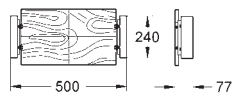

38 652 000 **chrome** **119.00**

Rapid SL mounting plate
for fixing concealed fittings and room ventilation
for **studded walls**
for empty frames
for GROHE Rapido
500 x 240 x 77 mm
variable depth adjustment 75-115 mm
with waterproof plywood board for fixation
fixing material