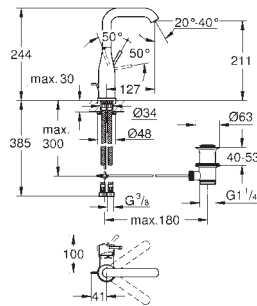

32 628 001 chrome 192.00
32 628 DC1 supersteel 249.00

Essence
Single-lever basin mixer 1/2"
L-Size
single hole installation
metal lever
GROHE SilkMove 28 mm ceramic cartridge
with temperature limiter
GROHE StarLight chrome finish
GROHE EcoJoy mousseur 5.7 l/min
GROHE AquaGuide adjustable mousseur
GROHE QuickFix Plus installation system
swivel spout with mousseur and stop limiter
pop-up waste set 1 1/4"
flexible connection hoses
min. recommended pressure 1.0 bar