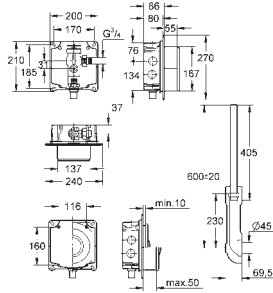

GROHE WC FLUSH VALVES

Ref. No.

Colour

Price netto (€)

37 153 000

chrome

252.00

Flush valve for WC
concealed installation
3/4"

stop valve

6 l flush

flow pressure range from 1.2 - 5.0 bar

with flow rate adjustment

box for concealed installation with
flush elbow

flush pipe adjustable in length

without wall plate/actuation

low noise (group I acc. to
German Noise Specification)