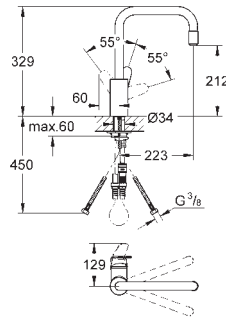

31 122 002

chrome

244.00

Eurodisc Cosmopolitan
Single-lever sink mixer 1/2"
high spout
single hole installation
GROHE StarLight finish
GROHE SilkMove 35 mm ceramic cartridge
pull out mousseur
swivel tubular spout
adjustable flow rate limiter
swivel area 360°
protected against backflow
flexible connection hoses
rapid installation system
min. recommended pressure 1.0 bar