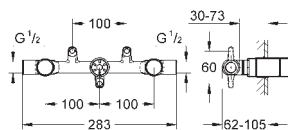

32 706 000 chrome 221.00

Two-handle basin mixer
concealed body, 1/2"
for 3-hole wash-basin mixer
wall installation
without finishing trim set
installation depth 30 - 75 mm
DR-brass
installation device