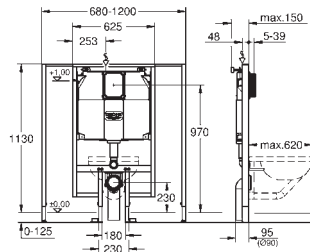

INSTALLATION
SYSTEMS