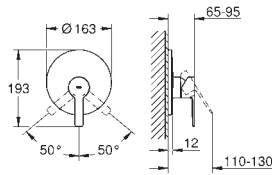

GROHE LINEARE

Ref. No. Colour Price netto (€)

new