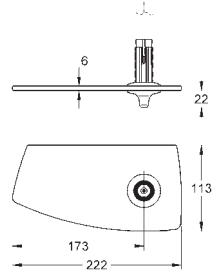

28 549 000

chrome

47.00

Movario
Shelf

acrylic plate, to be fixed at the lower
end of the shower rail
(28 398 / 28 797 / 28 819)

SHOWERS

GROHE POWER&SOUL

SHOWERS