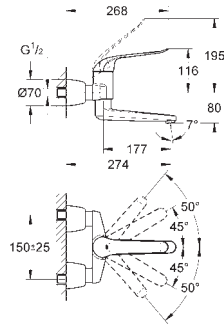

GROHE EUROECO SPECIAL

Ref. No. Colour Price netto (€)

32 774 000 **chrome** **296.00**

Euroeco Special
Single-lever basin mixer 1/2"
wall mounted
GROHE StarLight chrome finish
GROHE SilkMove 46 mm ceramic cartridge
GROHE EcoJoy technology for less water and perfect flow
adjustable flow rate limiter
adjustable temperature limiter
adjustable minimum flow rate approx. 2.5 l/min
laminar flow straightener 9 l/min.
cast swivel spout, lockable
projection 274 mm
metal lever, lever length 170 mm
with lockable S-unions