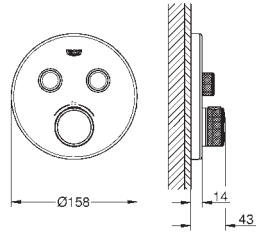

GROHE GROHTHERM SMARTCONTROL

Ref. No.

Colour

Price netto (€)

THERMOSTATS

new

29 151 LS0

moon white

566.00

Grotherm SmartControl

Thermostat for concealed installation with 2 valves

set for final installation for GROHE Rapido SmartBox 35 600 000 metal wall escutcheon with **GROHE QuickFix** (covered escutcheon and shaft sealing, covered fixing), retroactively 6° adjustable
GROHE StarLight finish
SmartControl push for ON-OFF, turn for volume adjustment from EcoJoy to Full Flow, exchangeable symbols
GROHE TurboStat compact cartridge with wax thermoelement
GROHE SafeStop at 38°C
GROHE SafeStop Plus (optional) additional temperature limiter at 43° C
built-in non return valves and dirt strainers
multiple outlets can be run simultaneously
face-plate in moon white
without roughing-in-set
flow performance:
outlet B = 24 l/min
outlet C = 26 l/min

new

29 904 LS0

moon white

602.00