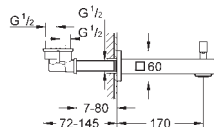

13 304 000 **chrome** **128.00**

Bath spout
wall mounted
GROHE StarLight chrome finish
mousseur
automatic diverter: bath/shower
with concealed connection piece
male thread 1/2"
projection 170 mm
min. recommended pressure 1.0 bar