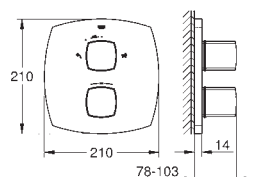

19 948 000 chrome 430.00
19 948 IGO chrome/gold 559.00

Grandera
Thermostatic bath mixer with integrated 2-way diverter
set for final installation for 35 500 000
without concealed body
GROHE StarLight chrome finish
GROHE SafeStop Plus safety stop at 38° C and additionally adjustable max. temperature limiter at 43° C
GROHE AquaDimmer Eco with multiple function: shut off and flow control
diverter: hand shower/bath spout
Integrated Eco-Button with Eco-Stop for shower wall escutcheon with **GROHE QuickFix** (covered escutcheon- and shaft sealing, covered fixing)

35 500 000 chrome 231.00
GROHE Rapido T Universal thermostatic mixer for concealed installation