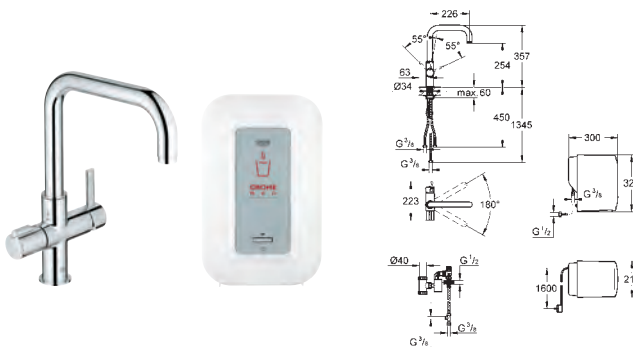

KITCHEN FITTINGS

30 145 000 chrome 1,476.00
 30 145 DC0 supersteel 1,660.00

GROHE Red Duo
Faucet and single-boiler (4 liters)
 consisting of:
GROHE Red Duo single-lever sink mixer
single hole installation
 U - spout
GROHE ChildLock handle for boiling water
 certified safety handle with a pull and turn closure
 headpart 1/2"
GROHE StarLight finish
GROHE SilkMove 35 mm ceramic cartridge
GROHE CoolTouch
 swivel, insulated tubular spout
 swivel area 180°
 separate water ways
 flexible connection hoses
 protected against backflow
 connection for GROHE Red boiler
GROHE Red single boiler
 reservoir for 3 liter boiling water
 pressure: 1-7 bar
 with flexible connection hoses and
 connection thread for boiling water
 CE approved
 power supply 230 V 50 Hz 30
 power consumption 2100 W
 standby power consumption 15 W
 measurements boiler: 325 x 210 x 300 mm