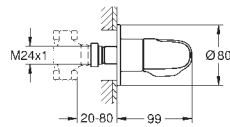

19 981 000 chrome 41.00

Grotherm 1000 Trim set concealed valve
set for final installation for GROHE concealed valves, 1/2", 3/4", 1" without concealed body
GROHE StarLight chrome finish
GROHE MetalGrip ergonomically shaped metal handles
metal escutcheon with wall sealing
installation depth infinitely adjustable 20-80 mm
min. recommended pressure 1.0 bar