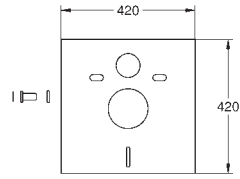

GROHE RAPID SL ACCESSORIES

Ref. No.

Colour

Price netto (€)

37 131 000

chrome

12.00

Set for noise protection
for WC
sound insulation
2 rubber pipes