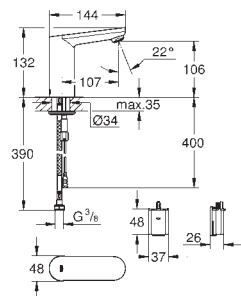

Eurosmart Cosmopolitan E
Infra-red electronic basin mixer 1/2"
with hidden mixing device and adjustable temperature limiter
with infrared sensor for bi-directional communication for monitoring, configuration and service purpose
6 V lithium-battery, type CR-P2
battery lifetime: approx. 7 years (150 actuations a day)
GROHE EcoJoy mousseur 5.7 l/min
non-return valve
dirt strainers
with integrated solenoid valve
external battery
rapid installation system
multistage battery status display
7 pre-set programs:
CE approved
acoustic group I in accordance with DIN 4109
type of protection faucet IP 59K
min. recommended pressure 1.0 bar

36 386 001

chrome

784.00