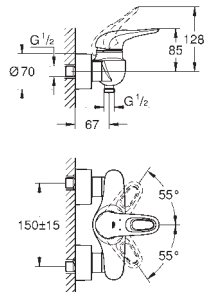

GROHE EUROSTYLE

Ref. No. Colour Price netto (€)

33 590 003
33 590 LS3

chrome
moon white/chrome

122.00
159.00

Eurostyle
Single-lever shower mixer 1/2"
wall mounted
loop metal lever
GROHE SilkMove 35 mm ceramic cartridge
with temperature limiter
GROHE StarLight chrome finish
adjustable flow rate limiter
shower outlet 1/2" with integrated non-return valve
covered S-unions
metal wall escutcheons
protected against backflow