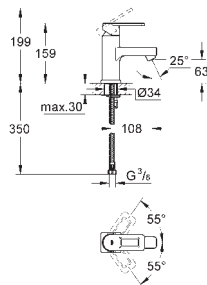

23 105 000 chrome 218.00

Quadra
Single-lever basin mixer 1/2"
S-Size
single hole installation
GROHE SilkMove 35 mm ceramic cartridge
adjustable flow rate limiter
GROHE StarLight chrome finish
rapid installation system
mousseur
smooth body
flexible connection hoses