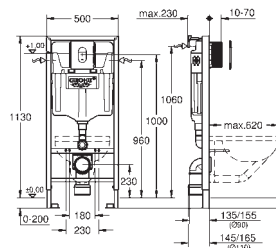

Rapid SL 4-in-1 set for WC flushing cistern GD 2

with small maintenance access

1.13 m installation height

for on-the-wall installations or studded walls
powder coated steel frame, self-supporting
for dry-cladding, completely pre-assembled
with fixed connections

for single or rail installation

quick adjustment, lockable, fixing material
TUV approved

2 WC fixing bolts, fixing device for ceramic

WC ceramics with small bearing area (less than 205 mm)

require additional accessory 38 779 000

distance of fixing bolts 180/230 mm

outlet bend Ø 90 mm, depth adjustable

reducer Ø 90/110 mm

inlet and outlet connecting set

flushing cistern GD 2, 6 - 9 l

adjustment ex factory 6 l and 3 l

pneumatic discharge valve offering 3 modes of

operation: dual flush or start/stop or single flush

water supply from left/right or back

low noise (group I acc. to

German Noise Specification)

insulated against condensation

1/2" water supply connection including

integrated angle valve and push fit

flexible hose union

no tools required for the installation

of the inspection shaft incl. protection

during construction phase

for vertical or horizontal use

accessories for on-the-wall installation

including wall plate Arena Cosmopolitan

for dual flush or start & stop actuation

vertical and horizontal installation

156 x 197 mm, chrome, made of ABS

GROHE StarLight chrome finish

WC set for noise protection