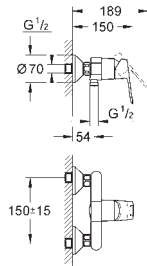

23 340 000

chrome

75.00

BauLoop
Single-lever shower mixer 1/2"

wall mounted
metal lever
GROHE Longlife 46 mm ceramic cartridge
GROHE StarLight chrome finish
adjustable flow rate limiter
shower bottom outlet 1/2"
with integrated non return-valve
S-unions
metal wall escutcheon
protected against backflow
optional temperature limiter ref. no. 46 308 000