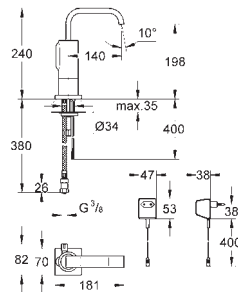

36 095 000

chrome

955.00

Allure E
Infra-red electronic basin mixer 1/2" with mixing device and adjustable temperature limiter
single hole installation
with plug transformer 230 V, 50 Hz, 3,2 VA
GROHE StarLight chrome finish
GROHE EcoJoy 6.0 l/min. flow limiter
U - spout
mousseur
solenoid valve integrated in housing
flexible connection hoses
dirt strainers
rapid installation system
additional functions and precise settings
by remote control 36 407
automatic flushing after 1 or 3 days without use
thermal disinfection for 3.5 or 11 min
CE approved
acoustic group I in accordance with DIN 4109
type of protection faucet IP 59K