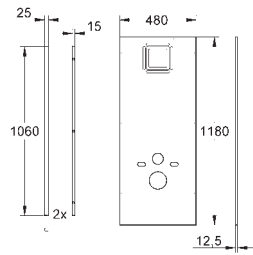

GROHE RAPID SL ACCESSORIES

Ref. No.

Colour

Price netto (€)

38 636 001

chrome

72.00

Rapid SL Cladding
for wall mounted WC

1.13 m installation height

gypsum fibre boards 1190 x 480 x 12.5 mm
with all cut-outs
self-tapping screws
2 zinc coated support angles with
fixing screws