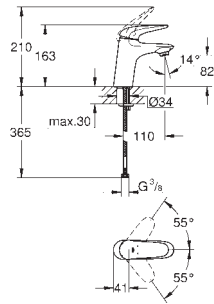

GROHE EUROSTYLE

Ref. No. Colour Price netto (€)

23 715 003 chrome 101.00

Eurostyle
Single-lever basin mixer 1/2"
S-Size
single hole installation
solid metal lever
GROHE SilkMove 35 mm ceramic cartridge
adjustable flow rate limiter
with temperature limiter
GROHE StarLight chrome finish
GROHE EcoJoy mousseur 5.7 l/min
GROHE QuickFix rapid installation system
smooth body
flexible connection hoses