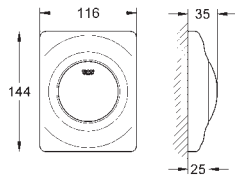

38 808 000	chrome	97.00
38 808 SH0	alpine white	95.00
38 808 P00	matt chrome	102.00

Surf
Actuation plate
manual activation for urinal
set for final installation
for Rapido U or Rapido UMB
116 x 144 mm
mechanical functional cartridge
flow pressure min 0.5 bar
operating pressure max 6 bar
1.0 - 6.0 l adjustable
low noise (group II according to
German noise specification)
GROHE StarLight chrome finish