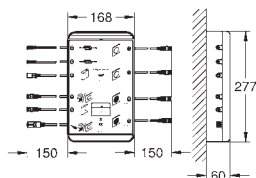

GROHE F-digital Deluxe

Base Unit Box 2.0 Bluetooth (BCU V2.0)

for connecting light, sound and steam modules

consisting of:

- 2 plug connections, each for one pair of sound modules (36 360 000)
- 2 plug connections, each for one pair of light modules (36 359 000) or 1 ceiling shower (27 865 000) with integrated light
- 2 plug connections for steam module (36 362 000 or 36 368 000), including 1 connection for steam generator and 1 connection for temperature sensor
- 2 plug connections for power supply (per power supply max. 4 devices light/sound)
- 2 plug connections for Bluetooth unit (supply voltage and data line)

CE approved

must be accessible for service

optional: the base unit box can be placed into extra equipment 36 367 000

42 429 000

chrome

105.00