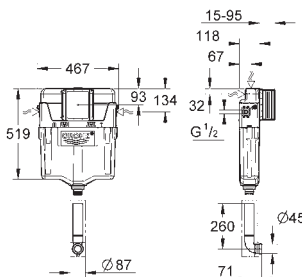

38 661 000

chrome

152.00

Flushing cistern GD 2

6 l flush
adjustment ex factory 6 l and 3 l
with small maintenance access
pneumatic discharge valve offering 3 modes of operation: dual flush or start/stop or single flush
water supply from left/right/back or top
low noise (group I acc. to German Noise Specification)
insulated against condensation
1/2" water supply connection including integrated angle valve and push fit flexible hose union
no tools required for the installation of the inspection shaft incl. protection during construction phase
for vertical or horizontal use
flush pipe insulated against condensation
fixing brackets
without wall plate/actuation
GROHE EcoJoy technology for less water and perfect flow
for mounting of small flush plates please order revision shaft 40 911 000 (sold separately)