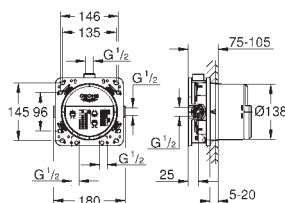

GROHE Rapido SmartBox

Universal rough-in box, 1/2"

3 outlets 1/2"
2 inlets below, 1/2"
installation depth 75-105 mm
connection unit in DR brass
pre-mounted flushing plug
stable build-in box and protective cover
fixation options for solid walls and dry cladding
gasket
without set for final installation