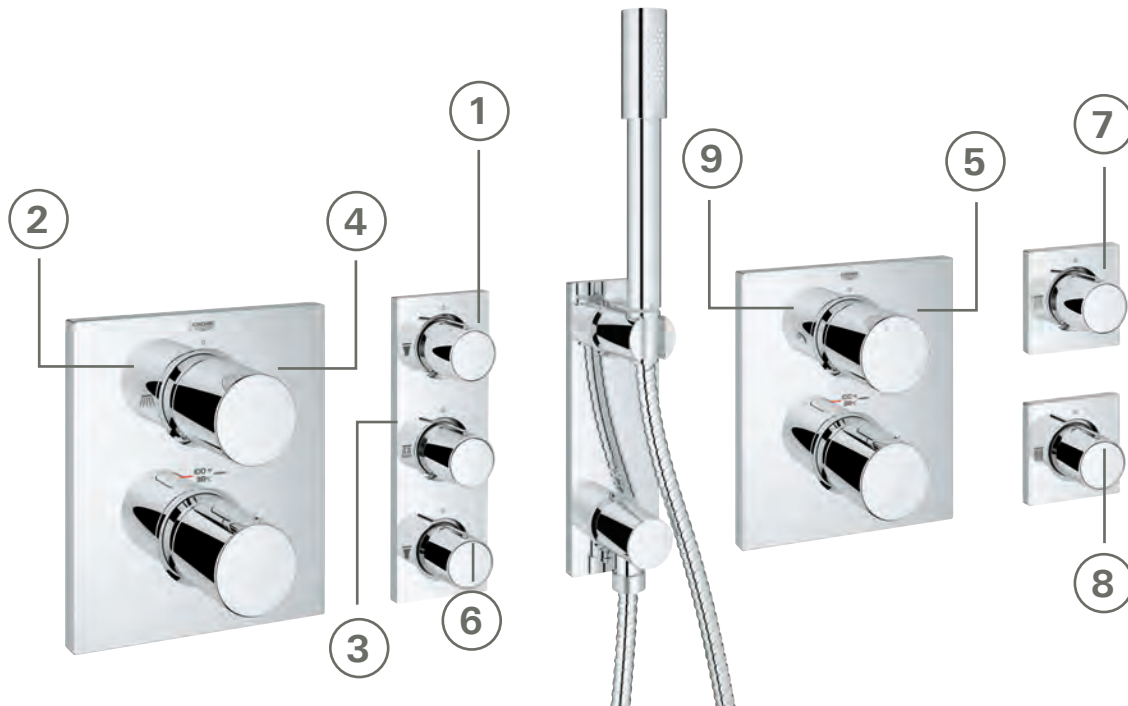

INGENIOUS: A TOTAL WATER EXPERIENCE AT YOUR FINGERTIPS.

Compose your own water music. With AquaSymphony you can create your perfect shower moment. The intelligent control systems let you select and adjust a different shower experience for every day, to be completely in tune with your wishes. Choose your favourite!

GROHTHERM F CONFIGURATION

34 634 001, 2 x 35 500 000, 35 031 000, 35 034 000, 2 x 35 028 000