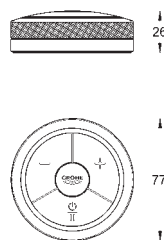

F-digital Digital controller Remote controller for bath or shower

additional (optional) multifunctional operating unit

- Wireless technology
- Temperature and flow control
- Pause function
- Memory function
- LED-ring

GROHE StarLight chrome finish

energy efficiency class illumination of control unit: not applicable