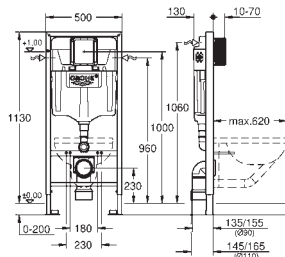

GROHE RAPID SL FOR WC

Ref. No.

Colour

Price netto (€)

38 528 001

chrome

234.00

Rapid SL for WC flushing cistern GD 2
with small maintenance access
1.13 m installation height
for on-the-wall installations or studded walls
powder coated steel frame, self-supporting
for dry-cladding, completely pre-assembled
with fixed connections
quick adjustment, lockable
fixing material
TÜV approved
2 WC fixing bolts
fixing device for ceramic
WC ceramics with small bearing area (less than 205 mm)
require additional accessory 38 779 000
distance of fixing bolts 180/230 mm
outlet bend Ø 90 mm
depth adjustable
reducer Ø 90/110 mm
inlet and outlet connecting set
flushing cistern GD 2, 6 - 9 I
adjustment ex factory 6 l and 3 l
pneumatic discharge valve offering 3 modes of operation: dual flush or start/stop or single flush
water supply from left/right or back
low noise (group I acc. to German Noise Specification)
insulated against condensation
1/2" water supply connection including integrated angle valve and push fit flexible hose union
no tools required for the installation of the inspection shaft incl. protection during construction phase
for vertical or horizontal use
without accessories for on-the-wall installation
for mounting of small flush plates please order revision shaft 40 911 000 (sold separately)

38 539 001

chrome

215.00