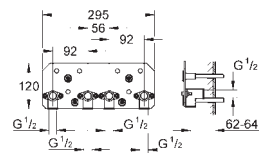

Rainshower F-Series 15"

Roughing-in set

for use with Rainshower F-Series 15" Multi Spray head shower

295 mm (width) x 121 mm (height) x 181 mm (depth)

max. installation depth: 91 mm

min. wall thickness: not less than 200 mm

minimum screw-in depth of stud bolts: 14 mm

full metal construction

waterways: brass

1/2" connections

27 467 000 **chrome** 568.00