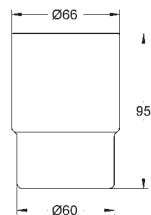

40 372 001 **chrome** **8.00**

Essentials Crystal glass
material: glass
fits in the following holders:
Essentials (40 369)
Essentials Cube (40 508)
Bau Cosmopolitan (40 585)
Essentials Authentic (40 652)