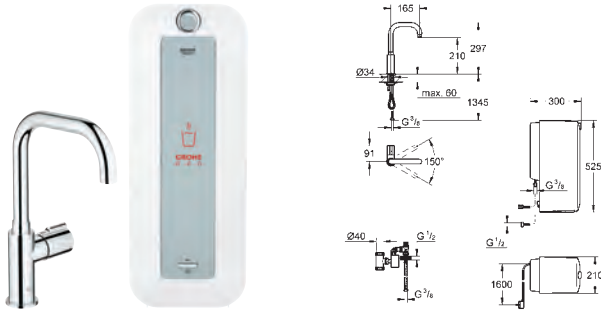

GROHE RED

Ref. No. Colour Price netto (€)

30 157 000 chrome 1,476.00
30 157 DC0 supersteel 1,660.00

GROHE Red Mono
Pillar tap and combi-boiler (8 liters)
consisting of:
GROHE Red Mono pillar tap
for boiling water
single hole installation
U - spout
GROHE ChildLock handle for boiling water
certified safety handle with a pull and turn closure
headpart 1/2"
GROHE StarLight finish
GROHE CoolTouch
swivel, insulated tubular spout
stop limiter
flexible connection hoses
protected against backflow
connection for GROHE Red boiler
GROHE Red combi boiler
reservoir for boiling and hot water
6 liter boiling water 100° C or 11 liter hot water 55° C
with thermostat
adjustable from 35° - 75° C
pressure: 1-7 bar
with flexible connection hoses and
connection thread for boiling water
CE approved
power supply 230 V 50 Hz 30
power consumption 2100 W
standby power consumption 15 W
measurements boiler: 525 x 210 x 300 mm
Energy efficiency class water heater: B