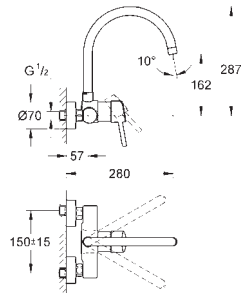

32 667 001 **chrome** 164.00

Concetto
Single-lever sink mixer 1/2"
wall mounted
GROHE StarLight finish
GROHE SilkMove 46 mm ceramic cartridge
mousseur
adjustable flow rate limiter
swivel tubular spout
swivel area 360°
projection 223 mm
S-unions