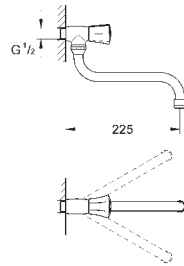

30 484 001

chrome

51.00

Costa L
Bibtap 1/2"
wall mounted
metal handle
heat-insulated
marking: blue
GROHE StarLight finish
mousseur
Longlife-headparts
swivel tubular spout
swivel area 360°
projection 200 mm