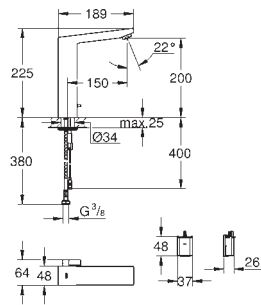

GROHE EUROCUBE E

Ref. No.

Colour

Price netto (€)

new

36 441 000

chrome

639.00

Eurocube E

Infra-red electronic basin mixer 1/2" with mixing device and adjustable temperature limiter

with infrared sensor for bi-directional communication for monitoring, configuration and service purpose

6 V lithium-battery, type CR-P2

battery lifetime: approx. 7 years (150 actuations a day)

GROHE StarLight chrome finish

laminar spray regulator 5.7 l/min

flexible connection hoses

non-return valve

dirt strainers

with integrated solenoid valve

external battery

rapid installation system

multistage battery status display

7 pre-set programs:

auto flush

thermal disinfection

cleaning mode

additional functions and precise settings

by remote control 36 407

CE approved

acoustic group I in accordance with DIN 4109

type of protection faucet IP 59K

min. recommended pressure 1.0 bar

new

36 442 000

chrome

718.00