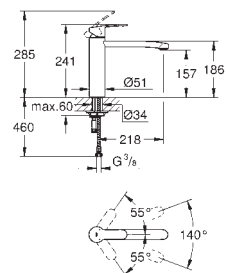

31 124 002

chrome

198.00

Eurostyle Cosmopolitan
Single-lever sink mixer 1/2"
medium spout
single hole installation
GROHE StarLight finish
GROHE SilkMove 35 mm ceramic cartridge
mousseur
adjustable flow rate limiter
swivel tubular spout
swivel area 140°
flexible connection hoses
rapid installation system