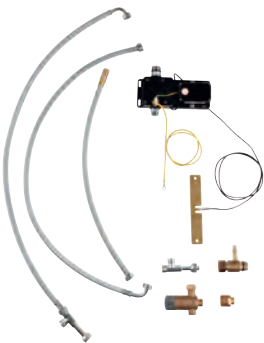

30 309 000

chrome

326.00

Foot Control
Retro-fit set

Foot control: activation of water via contact with sensor
battery supply 6 V lithium-battery, type CR-P2
CE approved
solenoid valve
fixed value mixing valve
automatically safety stop after 60 sec. (factory set)
type of protection IP 44
upgrade set for GROHE pull-out kitchen faucets