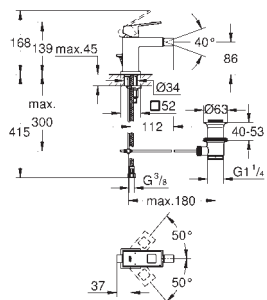

23 138 000 chrome 202.00

Eurocube
Single-lever bidet mixer 1/2"
S-Size
single hole installation
metal lever
GROHE SilkMove 28 mm ceramic cartridge
temperature limiter
GROHE StarLight chrome finish
GROHE QuickFix Plus installation system
ball-joint mousseur
pop-up waste set 1 1/4"
flexible connection hoses