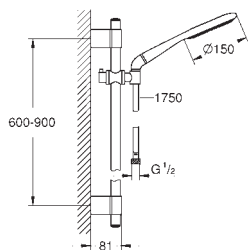

27 402 001	chrome	194.00

Rainshower Icon 150 Shower rail set 2 sprays

consisting of:
Hand shower Icon 150 (27 283 000)
shower rail, 900 mm (28 819)
with wall holders made of metal
Silverflex shower hose 1750 mm (28 388 000)
elbow adapter for the combination of hand showers with shower sets
GROHE EcoJoy 9,5 l/min flow limiter
GROHE DreamSpray perfect spray pattern
GROHE StarLight chrome finish
GROHE QuickFix Plus adjustable distance between brackets for adaption to existing drilling holes
SpeedClean anti-lime system
Twistfree to prevent hose from twisting
suitable for instantaneous heater
min. recommended pressure 1.0 bar

27 277 001	chrome	194.00
ditto, with non-restricted flow