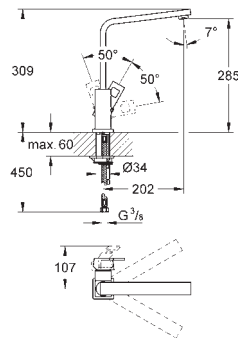

31 255 000
31 255 DC0

chrome
supersteel

235.00
307.00

Eurocube
Single-lever sink mixer 1/2"
high spout
single hole installation
GROHE StarLight finish
GROHE SilkMove 28 mm ceramic cartridge
mousseur
swivel cast spout
swivel area 360°
flexible connection hoses
rapid installation system
min. recommended pressure 1.0 bar