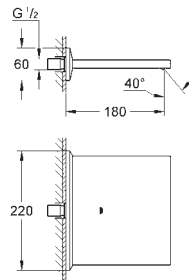

13 319 000 **chrome** **753.00**

Allure Brilliant
Cascade spout for bath and shower
wall mounted
GROHE StarLight chrome finish
projection 180 mm
min. recommended pressure 1.0 bar