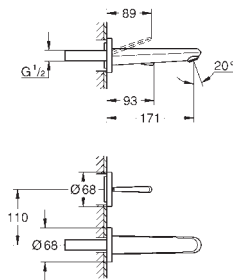

19 968 000 chrome 211.00
19 968 LSO moon white/chrome 275.00

Eurodisc Joy
Two-hole basin mixer
M-Size
wall mounted
set for final installation for 23 429 000
without concealed body
metal lever
GROHE StarLight chrome finish
GROHE EcoJoy SpeedClean mousseur 5.7 l/min
centre distance 110 mm
projection 171 mm
min. recommended pressure 1.0 bar