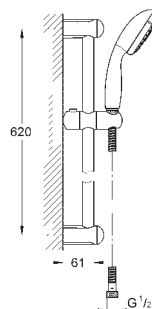

27 645 000 chrome 65.00

**New Tempesta 100
Shower rail set 4 sprays**
consisting of:
handshower (28 421 001)
shower rail, 600 mm (27 523 000)
Relaxaflex hose 1750 mm 1/2" x 1/2" (28 154 000)
GROHE EcoJoy 9,5 l/min flow limiter
GROHE DreamSpray perfect spray pattern
GROHE StarLight chrome finish
SpeedClean anti-lime system
Inner WaterGuide for a longer life
ShockProof silicone ring prevents damages
caused by shower falling
suitable for instantaneous heater
min. recommended pressure 1.0 bar

27 795 000 chrome 65.00
ditto, with non-restricted flow

SHOWERS