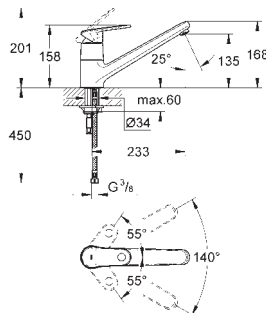

32 941 002

chrome

230.00

Europlus
Single-lever sink mixer 1/2"
low spout
single hole installation
GROHE StarLight finish
GROHE SilkMove 35 mm ceramic cartridge
SpeedClean mousseur
adjustable flow rate limiter
swivel cast spout
swivel area 140°
metal lever
flexible connection hoses
rapid installation system
min. recommended pressure 1.0 bar