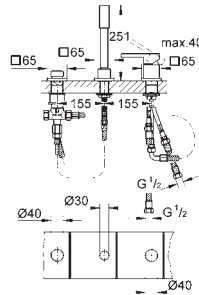

Ref. No.

Colour

Price netto (€)

19 577 000

chrome

808.00

Lineare
Four-hole single-lever bath combination
GROHE SilkMove 46 mm ceramic cartridge
GROHE StarLight chrome finish
 consisting of:
 pre-assembled spout fixing
 OHM operating element,
 bath inlet with mousseur
 diverter bath/shower
 hand shower Sena (28 341 000)
 metal shower hose 2000 mm
 flexible connection hoses
 connection for shower hose
 protected against backflow