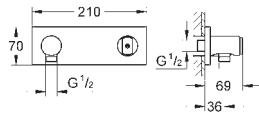

27 621 000 **chrome** **302.00**

Grotherm F
Wall shower union with integrated shower holder
Vertical or horizontal installation
for use with rough-in box 35 034 000 (1/2" connection) /
35 035 (1/2" NPT connection)
sold separately
shower outlet 1/2"
hand shower and shower hose sold separately
protected against backflow
vertical and horizontal installation