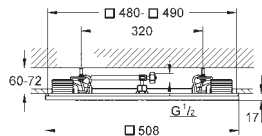

27 865 000

chrome

4,355.00

Rainshower F-Series 20"

Ceiling shower with light

Rain spray
508 x 508 x 59 mm
full spectrum LED: soft light with changing rainbow colours
individually adjustable: permanent lighting with colour selection
power supply for light 12 V DC
CE approved
GROHE DreamSpray perfect spray pattern
GROHE StarLight chrome finish
SpeedClean anti-lime system
suitable for instantaneous heater
requires rough-in set (29 069 000), F-digital Deluxe base unit box (36 397 000), Bluetooth unit (36 371 000) and various cable connections – all to be ordered separately due to installation situation.
this product contains built-in LED lamps, which cannot be changed: energy efficiency class: A+
For detailed planning and product information please contact your local GROHE Customer Service.