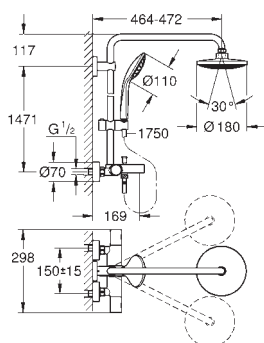

26 243 000

chrome

*

Euphoria Shower system with bath thermostat for wall mounting

consisting of:

horizontal swivable 450 mm shower arm

exposed thermostat with

Aquadimmer function

separate diverter for hand shower

gliding element

Silverflex shower hose 1750 mm (28 388 000)

distance between thermostat and upper bracket: 1016 mm

GROHE TurboStat compact cartridge

with wax thermoelement

GROHE StarLight chrome finish

Inner WaterGuide for a longer life

Twistfree to prevent hose from twisting

suitable for instantaneous heaters

from 18 kW/h

minimum flow rate 7 l/min.

min. recommended pressure 1.0 bar