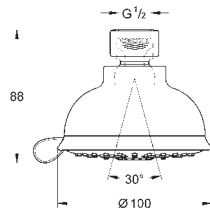

GROHE HEAD AND SIDE SHOWERS

Ref. No. Colour Price netto (€)

26 366 000

chrome

42.00

**New Tempesta Cosmopolitan 100
Head shower 1 spray**

Rain
ball joint $\pm 15^\circ$ rotatable
connection thread 1/2"
GROHE EcoJoy 7.6 l/min flow limiter
GROHE DreamSpray perfect spray pattern
GROHE StarLight chrome finish
SpeedClean anti-lime system
Inner WaterGuide for a longer life
suitable for instantaneous heater
min. recommended pressure 1.0 bar