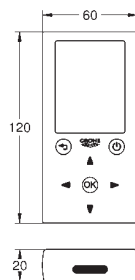

36 407 001

chrome

289.00

Remote control

for all GROHE one eye infra-red products as of 06/2015
and GROHE Blue Home

monitoring

consumption and usage data
thermal disinfection cycles (infrared faucets)
auto flush cycles (infrared faucets)
cleaning mode cycles (GROHE Blue Home)
filter and CO₂ capacity (GROHE Blue Home)

configuration

cleaning mode on/off
thermal disinfection (infrared faucets)
detection range
shut off delay (infrared faucets)
auto flush (infrared faucets)
filter capacity (GROHE Blue Home)

service

send and save profile
reset to factory or user settings
filter capacity (GROHE Blue Home)
demo mode
error codes (GROHE Blue Home)

3 x 1.5 V AAA DC battery supply