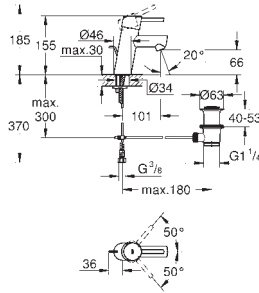

New Tempesta
Cosmopolitan 100

ACCESSORIES & ACTUATIONS FOR WC

Essentials

Nova Cosmopolitan

GROHE CONCETTO

Ref. No. Colour Price netto (€)

32 204 10E **chrome** **133.00**

Concetto
Single-lever basin mixer 1/2"
S-Size
single hole installation
metal lever
GROHE SilkMove 28 mm ceramic cartridge
temperature limiter
GROHE StarLight chrome finish
GROHE EcoJoy SpeedClean mousseur 5.7 l/min
GROHE QuickFix installation system
with centering support
pop-up waste set 1 1/4"
flexible connection hoses
acoustic group I in accordance with DIN 4109