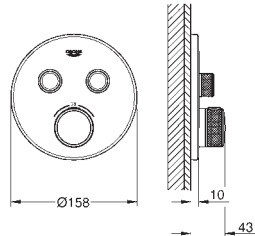

Grotherm SmartControl

Thermostat for concealed installation with 2 valves

set for final installation for
GROHE Rapido SmartBox 35 600 000
metal wall escutcheon with **GROHE QuickFix**
(covered escutcheon and shaft sealing, covered
fixing), retroactively 6° adjustable
GROHE StarLight chrome finish
SmartControl push for ON-OFF, turn for volume
adjustment from EcoJoy to Full Flow
exchangeable symbols
GROHE TurboStat compact cartridge
with wax thermoelement
GROHE SafeStop at 38°C
GROHE SafeStop Plus (optional) additional
temperature limiter at 43° C
built-in non return valves and dirt strainers
multiple outlets can be run simultaneously
without roughing-in-set
flow performance:
outlet B = 24 l/min
outlet C = 26 l/min

new

29 120 000

chrome

532.00