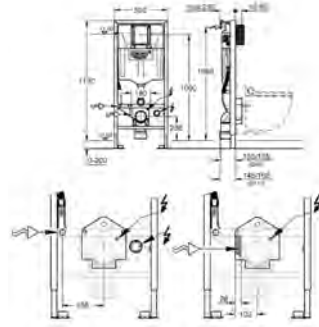

Rapid SL for GROHE Sensia shower WCs

flushing cistern GD 2 with connections for GROHE Sensia shower toilets (Sensia IGS/Sensia Arena) with small maintenance access

1.13 m installation height

for on-the-wall installations or studed walls powder coated steel frame, self-supporting for dry-cladding, completely pre-assembled with fixed connections