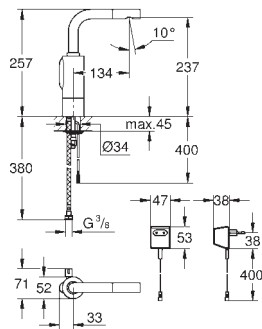

GROHE ESSENCE E

Ref. No.

Colour

Price netto (€)

36 088 000

chrome

632.00

Essence E
Infra-red electronic basin mixer 1/2" with mixing device and adjustable temperature limiter
single hole installation
with plug transformer 230 V, 50 Hz, 3,2 VA
GROHE StarLight chrome finish
GROHE EcoJoy 5.0 l/min. flow limiter
mousseur
solenoid valve integrated in housing
flexible connection hoses
dirt strainers
rapid installation system
automatically safety stop after 60 sec. (factory set)
additional functions and precise settings
by remote control 36 407
automatic flushing after 1 or 3 days without use
thermal disinfection for 3.5 or 11 min
CE approved
acoustic group I in accordance with DIN 4109
type of protection faucet IP 59K