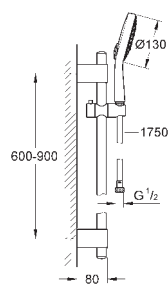

27 734 000

chrome

201.00

**Power&Soul Cosmopolitan 130
Shower rail set 4+ sprays**

consisting of:

Hand shower Power&Soul Cosmopolitan 130 (27 664 000)

shower rail, 900 mm (27 785 000)

with wall holders made of metal

Silverflex shower hose 1750 mm (28 388 000)

GROHE EcoJoy 9,5 l/min flow limiter

GROHE DreamSpray perfect spray pattern

GROHE StarLight chrome finish

GROHE QuickFix Plus adjustable distance between brackets

for adaption to existing drilling holes

SpeedClean anti-lime system

Inner WaterGuide for a longer life

Twistfree to prevent hose from twisting

suitable for instantaneous heater