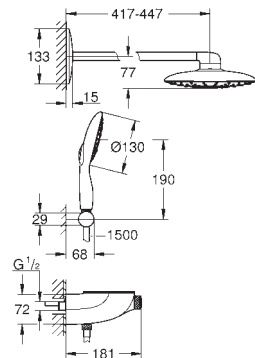

Rainshower System SmartControl 360 MONO
Combi shower system with thermostat, exposed/concealed

consisting of:

exposed/concealed SmartControl thermostat

allows change between:

head shower Rainshower 360 MONO with horizontal

450 mm shower arm, spray plate white

GROHE PureRain/GROHE Rain O² spray*

Power&Soul 130 hand shower, spray plate white (27 673 LS0)

hand shower wall holder (27 055 000)

Silverflex shower hose 1.500 mm (28 364 000)

minimum flow rate 10 l/min.

GROHE DreamSpray perfect spray pattern

GROHE StarLight chrome finish

GROHE CoolTouch no risk of scalding

GROHE TurboStat compact cartridge

with wax thermoelement

GROHE EcoJoy technology for less water and perfect flow

GROHE SafeStop at 38°C

GROHE SafeStop Plus (optional) additional

temperature limiter at 43° C

SmartControl push for ON-OFF, turn for volume

adjustment from EcoJoy to Full Flow

GROHE EasyReach shower tray

SpeedClean anti-lime system

Inner WaterGuide for a longer life

Twistfree to prevent hose from twisting

requires rough-in set 26 264 001 and concealed unit

26 449 000 – all to be ordered separately

* to be decided at first installation; factory default
setting: GROHE PureRain

26 264 001

chrome

92.00