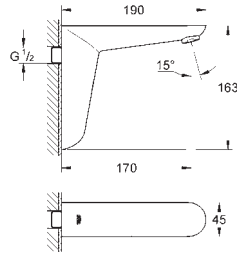

GROHE EUROECO COSMOPOLITAN E

Ref. No.

Colour

Price netto (€)

36 274 000

chrome

314.00

Euroeco Cosmopolitan E

Infra-red electronic wall basin tap without mixing device

with infrared sensor for bi-directional communication for monitoring, configuration and service purpose for cold or premixed water

6 V lithium-battery, type CR-P2

battery lifetime: approx. 7 years (150 actuations a day)

metal body

multistage battery status display

7 pre-set programs:

auto flush

thermal disinfection

cleaning mode

additional functions and precise settings

by remote control 36 407

CE approved