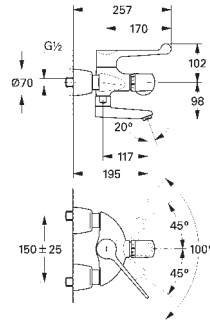

GROHE GROHTHERM ERGOMIX

Ref. No. Colour Price netto (€)

34 021 000 chrome 913.00

Grohtherm Ergomix
Thermostatic basin mixer 1/2"
for elbow lever action
wall mounted
metal lever 170 mm
swivel area 100°
metal stop
Ceramic headpart 1/2"
wax thermoelement
temperature scale handle with
pre-adjustable safety stop between
35°C and 45°C
arrangement to make the thermal
disinfection easier
swivel cast spout
laminar flow straightener 9 l/min.
lockable stop ring
built-in non return valves
dirt strainers
projection 195 mm
covered S-unions
lockable
GROHE StarLight chrome finish

13 080 000 chrome 131.00

Spout
length
77 mm
GROHE StarLight chrome finish

13 137 000 chrome 139.00
Length 115 mm

13 138 000 chrome 166.00
Length 175 mm

SPECIAL FITTINGS