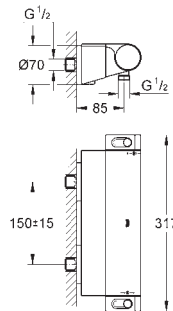

covered S-unions, CoolTouch escutcheons with wall sealing

GROHE EasyReach shower tray

removable for easy cleaning

chrome

min. recommended pressure 1.0 bar

GROHE EcoJoy technology for less water and perfect flow