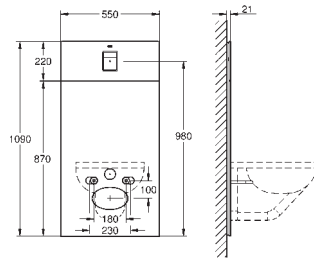

with flushing cistern GD 2

for connecting shower toilet Sensia Arena

or common wall-hung WCs

for tiled/plastered walls

two-piece glass cover made of tempered safety glass (8 mm)

upper part removable for maintenance

flush plate Skate Cosmopolitan, chrome, flush plate

is kept flush with glass cover

HPL mounting plate with hole pattern for all connections

mounting plate with concealed water connection

for shower toilet Sensia Arena

mounting plate with with quality edges in silver finish

set for noise protection

including accessory for mounting glass plate and WC ceramic

new

39 374 LS0

moon white

723.00

Rapid SL with glass module

for Rapid SL / Uniset

with flushing cistern GD 2

for connecting shower toilet Sensia Arena

or common wall-hung WCs

for tiled/plastered walls

two-piece glass cover made of tempered safety glass (8 mm)

upper part removable for maintenance

flush plate Skate Cosmopolitan, chrome, flush plate

is kept flush with glass cover

HPL mounting plate with hole pattern for all connections

mounting plate with concealed water connection

for shower toilet Sensia Arena

mounting plate with with quality edges in silver finish

set for noise protection

including accessory for mounting glass plate and WC ceramic

38 827 000

chrome

365.00

Rapid SL 5-in-1 set for WC

flushing cistern GD 2

with small maintenance access

1.13 m installation height

for on-the-wall installations or studded walls

powder coated steel frame, self-supporting

for dry-cladding, completely pre-assembled

with fixed connections

for single or rail installation

quick adjustment, lockable

fixing material

TÜV approved

2 WC fixing bolts

fixing device for ceramic

WC ceramics with small bearing area (less than 205 mm)

require additional accessory 38 779 000

distance of fixing bolts 180/230 mm

outlet bend Ø 90 mm

depth adjustable

reducer Ø 90/110 mm

inlet and outlet connecting set

flushing cistern GD 2, 6 - 9 I

adjustment ex factory 6 l and 3 l

pneumatic discharge valve offering 3 modes of

operation: dual flush or start/stop or single flush

water supply from left/right or back

low noise (group I acc. to

German Noise Specification)

insulated against condensation

1/2" water supply connection including

integrated angle valve and push fit

flexible hose union

no tools required for the installation

of the inspection shaft incl. protection

during construction phase

for vertical or horizontal use

accessories for on-the-wall installation

with GROHE Fresh retrofit set

for chlorine-free tabs only

including wall plate Skate Cosmopolitan

for dual flush or start & stop actuation

vertical and horizontal installation

156 x 197 mm, chrome

made of ABS

GROHE StarLight chrome finish

WC set for noise protection