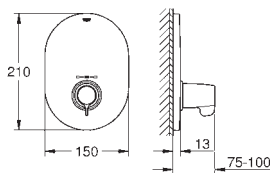

29 095 000 chrome 228.00

**Grotherm Special
Thermostatic bath mixer**
set for final installation for
GROHE Rapido T 35 500 000
without concealed body
escutcheon- and shaft-sealing
covered connections
ergonomic handles
Aquadimmer handle with multiple function
flow control
integrated mixed water shut off
diverter bath/shower
Temperature scale handle with
pre-adjustable safety stop between
35°C and 43°C
integrated mixed water shut off
metal temperature safety stop
easy thermal disinfection via optional key 47 994 000
GROHE StarLight chrome finish
GROHE SafetyPlus

35 500 000 chrome 231.00

**GROHE Rapido T Universal thermostatic
mixer for concealed installation**

new