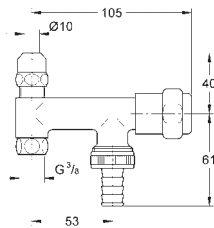

41 030 000 chrome 25.00

Eggemann Original WAS valve „Eckfix“ 3/8"

Installation on service valve
Axis dimension 60 mm
Grease chamber headpart 3/8" for closable
hose connection with non-return valve
protected against backflow
GROHE StarLight chrome finish