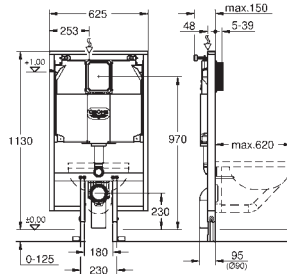

GROHE RAPID SL FOR WC

Ref. No.

Colour

Price netto (€)

38 994 000

chrome

307.00

Rapid SL for WC

for small, narrow bathrooms
flushing cistern 80 mm
with small maintenance access

1.13 m installation height

element width 0.62 m

for on-the-wall installations or studded walls
powder coated steel frame, self-supporting
for dry-cladding, completely pre-assembled
with fixed connections
for single installation
quick adjustment, lockable

fixing material

TÜV approved

2 WC fixing bolts

fixing device for ceramic

distance of fixing bolts 180/230 mm

outlet bend Ø 90 mm

depth adjustable

reducer Ø 90/110 mm

inlet and outlet connecting set

flushing cistern 80 mm, 6 - 9 l

adjustment ex factory 6 l and 3 l

pneumatic discharge valve offering 3 modes of

operation: dual flush or start/stop or single flush

water supply from top or back

low noise (group I acc. to

German Noise Specification)

insulated against condensation

water supply 1/2" and push fit flexible hose union

no tools required for the installation

of the inspection shaft incl. protection

during construction phase

for vertical use

accessories for on-the-wall installation

GROHE EcoJoy technology for less water and perfect flow

38 995 000

chrome

384.00

Rapid SL for WC

for small, narrow bathrooms
flushing cistern 80 mm
with small maintenance access

1.13 m installation height

variable element width 0.70 – 1.20 m

for on-the-wall installation

powder coated steel frame, self-supporting

for dry-cladding, completely pre-assembled

with fixed connections

for single installation

quick adjustment, lockable

fixing material

TÜV approved

2 WC fixing bolts

fixing device for ceramic

distance of fixing bolts 180/230 mm

outlet bend Ø 90 mm

depth adjustable

reducer Ø 90/110 mm

inlet and outlet connecting set

flushing cistern 80 mm, 6 - 9 l

adjustment ex factory 6 l and 3 l

pneumatic discharge valve offering 3 modes of

water supply from top

low noise (group I acc. to

German Noise Specification)

insulated against condensation

water supply 1/2" and push fit flexible hose union

no tools required for the installation

of the inspection shaft incl. protection

during construction phase

for vertical use

accessories for on-the-wall installation

GROHE EcoJoy technology for less water and perfect flow

remember Scandinavian adapter 38 338 000