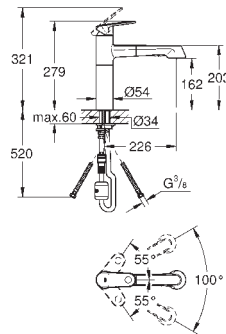

33 933 002

chrome

314.00

Europlus
Single-lever sink mixer 1/2"
medium spout
single hole installation
GROHE StarLight finish
GROHE SilkMove 35 mm ceramic cartridge
pull-out dual spray control -
switches back and forth between
regular flow and spray
diverter: mousseur/SpeedClean shower jet
automatic return to mousseur
adjustable flow rate limiter
swivel cast spout
swivel area 100°
protected against backflow
flexible connection hoses
rapid installation system
min. recommended pressure 1.0 bar