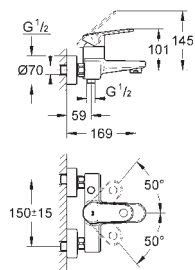

Ref. No. Colour Price netto (€)

33 553 002 **chrome** **221.00**

Europlus
Single-lever bath mixer 1/2"
wall mounted
metal lever
GROHE SilkMove 46 mm ceramic cartridge
temperature limiter
GROHE StarLight chrome finish
adjustable flow rate limiter
adjustable minimum flow rate
approx. 2.5 l/min
automatic diverter: bath/shower
SpeedClean mousseur
integrated non-return valve in the shower outlet 1/2"
S-unions
protected against backflow
certificate applied for
min. recommended pressure 1.0 bar