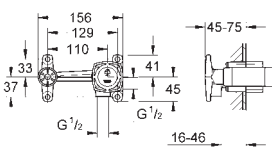

23 319 000 chrome 211.00

Grandera
Single-lever mixer 1/2", concealed body
for 2-hole basin mixers
wall installation
without finishing trim set
GROHE SilkMove 35 mm ceramic cartridge
adjustable flow rate limiter
installation depth 45 to 75 mm
installation device
min. recommended pressure 1.0 bar