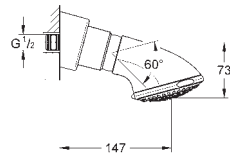

GROHE HEAD AND SIDE SHOWERS

Ref. No. Colour Price netto (€)

27 065 000 chrome 157.00

Relaxa 100 Trio
Head shower 3 sprays
Normal, Jet, Rain
ball-joint
installation dependent angle of inclination
connection thread with pre-assembled
sealing
GROHE DreamSpray perfect spray pattern
GROHE StarLight chrome finish
SpeedClean anti-lime system
Inner WaterGuide for a longer life
minimum flow rate 5 l/min.
min. recommended pressure 1.0 bar