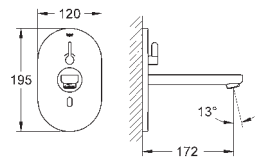

36 315 000

chrome

444.00

**Eurosmart Cosmopolitan E
Infra-red electronic basin mixer with mixing device
and adjustable temperature limiter**
with infrared sensor for bi-directional communication
for monitoring, configuration and service purpose
with transformer 100-230 V AC, 50-60 Hz, 6 V DC
laminar flow straightener 9 l/min.
chrome escutcheon
chrome spout
projection 170 mm
7 pre-set programs:
auto flush
thermal disinfection
cleaning mode
additional functions and precise settings
by remote control 36 407
set for final installation for concealed
fitting box 36 339 000
CE approved
acoustic group I in accordance with DIN 4109