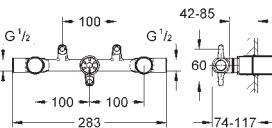

29 025 000 chrome 224.00

Two-handle basin mixer
concealed body, 1/2"
for 3-hole wash-basin mixer
wall installation
without finishing trim set
Installation depth 43 - 85 mm
DR-brass
installation device