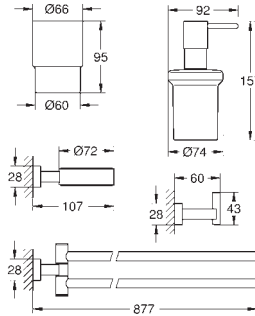

40 847 001 **chrome** **162.00**

Essentials Cube
Bathroom accessories set 4-in-1
material: glass / metal
consisting of:
soap dispenser with holder (40 756 001)
crystal glass with holder (40 755 001)
double towel bar (40 624 001)
robe hook (40 511 001)
concealed fastening
GROHE StarLight finish