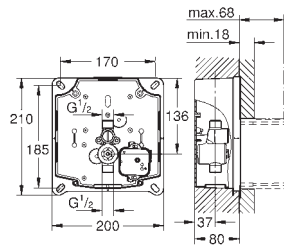

GROHE URINAL FLUSH VALVES

Ref. No.

Colour

Price netto (€)

37 338 000

chrome

124.00

GROHE Rapido U
roughing-in set for urinal
for manual actuation or Tectron
infra-red electronic 6 V or 230 V
water group with stop valve
flow pressure min 0.5 bar
operating pressure max 10 bar
flush aid
functional unit checked ex factory
water supply connections 1/2" outer thread
connecting box for mains supply
installation box with gasket
fixing points for dry cladding and
masonry-in
shortable inspection shaft incl. protection