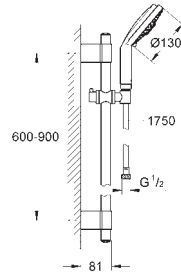

28 762 001

chrome

236.00

Rainshower Cosmopolitan 130
Shower rail set 3 sprays

consisting of:

hand shower Cosmopolitan (28 755 000)

shower rail, 900 mm (28 819)

with wall holders made of metal

Silverflex shower hose 1750 mm (28 388 000)

GROHE StarLight chrome finish

GROHE QuickFix Plus adjustable distance between brackets

for adaption to existing drilling holes

Inner WaterGuide for a longer life

Twistfree to prevent hose from twisting