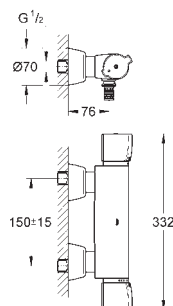

**Grotherm 2000 Special
Thermostatic basin mixer 1/2"**
wall mounted

100% GROHE CoolTouch consisting of safety housing + S-unions with CoolTouch escutcheons wing handles, made from metal

GROHE TurboStat compact cartridge with wax thermoelement integrated mixed water shut off Carbodur ceramic headpart 1/2", 180° volume handle with individually adjustable economy stop temperature scale handle with pre-adjustable metal safety stop between 35°C and 43°C easy thermal disinfection with optional accessory handle 47 764 000 built-in non return valves dirt strainers

covered S-unions
protected against backflow
accessories:
swivel spouts, lockable
13 268 000 projection 77 mm
13 269 000 projection 117 mm
13 270 000 projection 177 mm
13 271 000 projection 245 mm
GROHE StarLight chrome finish
GROHE ErgoPlus
GROHE SafetyPlus