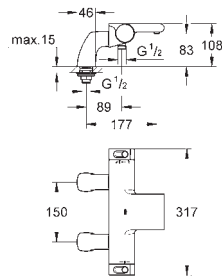

Grotherm 2000
Thermostatic bath mixer 1/2"
pillar installation
GROHE CoolTouch safety housing
GROHE StarLight chrome finish
GROHE Aqua Paddle ergonomically shaped handles
GROHE TurboStat compact cartridge with wax thermoelement
GROHE SafeStop at 38°C
GROHE SafeStop Plus (optional) additional temperature limiter at 43° C
integrated mixed water shut off
GROHE AquaDimmer Eco with multiple function:
- flow control
- diverter: bath/shower
- integrated Economy button (with economy stop for shower)
shower bottom outlet 1/2"
GROHE XL Waterfall
flow strainer
built-in non return valves
dirt strainers
protected against backflow
pillar unions with covered fixing
GROHE EcoJoy technology for less water and perfect flow

34 482 001

chrome

473.00