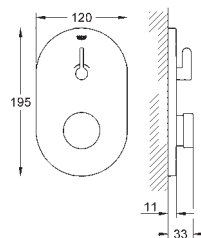

36 321 000

chrome

298.00

Eurosmart Cosmopolitan T
Self-closing shower mixer 1/2" with mixing device
and adjustable temperature limiter

GROHE StarLight chrome finish
chrome escutcheon
3 adjustable flow times: short - medium - long
(factory setting: medium), approx. 7, 15, 30 sec
(pressure dependent)
pressure range 0.5 to 6 bar
dirt strainers
for use with 36 322 000
without concealed body