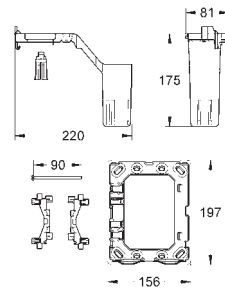

GROHE StarLight chrome finish

GROHE EcoJoy technology for less water and perfect flow

38 796 000

chrome

67.00

GROHE Fresh retro-fit set

for GROHE flushing cisterns with
pneumatic discharge valve and small
inspection shaft
not suitable for Skate Cosmopolitan with
wood or glass or metal surface
fixing frame with opening function
with box for support of aromatic tabs
for chlorine-free tabs only
for all GROHE wall plates
156 x 197 mm