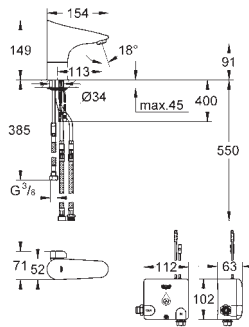

GROHE EUROPLUS E

Ref. No. Colour Price netto (€)

36 387 000 chrome 954.00

**Europlus E
Powerbox**

with infrared sensor for bi-directional communication for monitoring, configuration and service purpose including Powerbox self-generating power system

single hole installation

GROHE EcoJoy 6.0 l/min mousseur including all flexible connection hoses

- non-return valve
- dirt strainer
- rapid installation system
- Powerbox
- power generator with water turbine
- internal energy saving unit
- with use of 60 s/24 h stand-by, 260 s/100 h stand-by with additional backup power
- 7 pre-set programs:
  - auto flush
  - thermal disinfection
  - cleaning mode
- additional functions and precise settings by remote control 36 407
- min. recommended pressure 1.0 bar

36 239 001 chrome 1,235.00

Europlus E

Infrared electronic wash basin thermostat, 1/2"

with infrared sensor for bi-directional communication for monitoring, configuration and service purpose wall mounted

6 V lithium-battery, type CR-P2

battery lifetime: approx. 7 years (150 actuations a day) 3 modi to start mixer: hand-hand, hand-body or body-body reflection temperature scale handle with safety stop

between 35°C and 45°C

laminar flow straightener 9 l/min.

non-return valve

dirt strainers

swivel cast spout

192 mm

projection 264 mm

swivel range stop at 130°, lockable

multistage battery status display

7 pre-set programs:

- auto flush
- thermal disinfection
- cleaning mode
- additional functions and precise settings by remote control 36 407

CE approved

acoustic group I in accordance with DIN 4109

type of protection IP 69K

min. recommended pressure 1.0 bar