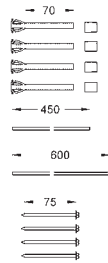

Extension set 70 mm
for wall plates/actuators for flushing
cistern GD 2, 6 - 9 l
with pneumatic discharge valve