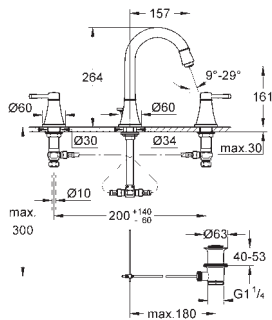

GROHE GRANDERA

Ref. No. Colour Price netto (€)

20 389 000 chrome 519.00
20 389 IGO chrome/gold 673.00

Grandera
Three-hole basin mixer 1/2"
M-Size
valves hot/cold with ceramic headparts 1/2" - 90°
GROHE StarLight chrome finish
GROHE EcoJoy technology for less water and perfect flow
GROHE AquaGuide adjustable mousseur 5.7 l/min
pop-up waste set 1 1/4"
pressure-proof, flexible connection hoses
between spout and side valves
min. recommended pressure 1.0 bar