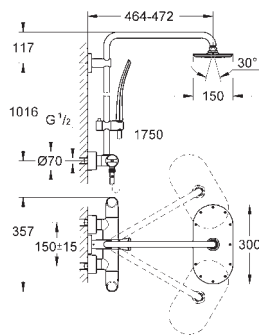

27 472 000 **chrome** **1,082.00**

Rainshower System Veris 300
Shower system with thermostat for wall mounting
consisting of:
horizontal swivable 450 mm shower arm
exposed thermostat with
Aquadimmer function
allows change between:
head shower Rainshower 310 (27 471 000)
with ball joint
rotation angle $\pm 15^\circ$
hand shower Ondus (27 185 000)
adjustable in height with gliding element (12 140 000)
GROHE EcoJoy 9,5 l/min flow limiter
GROHE TurboStat compact cartridge
with wax thermosteement
GROHE CoolTouch
GROHE DreamSpray perfect spray pattern
GROHE StarLight chrome finish
Inner WaterGuide for a longer life
suitable for instantaneous heaters
from 18 kW/h
minimum flow rate 7 l/min.
min. recommended pressure 1.0 bar