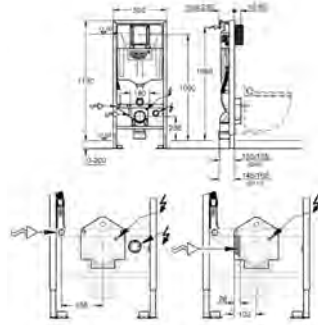

39 112 001 chrome 251.00

Rapid SL for GROHE Sensia shower WCs
flushing cistern GD 2 with connections for GROHE Sensia shower toilets (Sensia IGS/Sensia Arena)
with small maintenance access
1.13 m installation height
for on-the-wall installations or studded walls
powder coated steel frame, self-supporting
for dry-cladding, completely pre-assembled
with fixed connections
for single or rail installation
quick adjustment, lockable
fixing material
TÜV approved
2 WC fixing bolts
fixing device for ceramic
distance of fixing bolts 180/230 mm
PP outlet bend Ø 90 mm
depth adjustable
reducer Ø 90/110 mm
inlet and outlet connecting set
flushing cistern GD 2, 6 - 9 l
adjustment ex factory 6 l and 3 l
pneumatic discharge valve offering 3 modes of operation: dual flush or start/stop or single flush
water supply from back
low noise (group I acc. to German Noise Specification)
insulated against condensation
1/2" water supply connection including integrated angle valve and push fit flexible hose union
no tools required for the installation of the inspection shaft incl. protection during construction phase
for vertical or horizontal use
2 wall brackets with fixing material
universal water connection for shower toilets Sensia Arena and Sensia IGS
concealed socket for mains supply
positioning help for electrical connection
for mounting of small flush plates please order revision shaft 40 911 000 (sold separately)