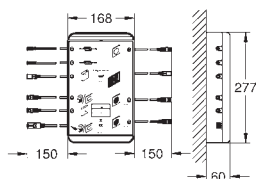

GROHE F-DIGITAL DELUXE

Ref. No.

Colour

Price netto (€)

26 374 000

chrome

979.00

GROHE F-digital Deluxe

Base unit box 4.0 Bluetooth F-Series 40" (BCU V4.0)

to control LightCurtain of Rainshower F-Series 40" AquaSymphony ceiling shower
additional light, sound and steam modules can be connected and controlled

consisting of:

- 2 plug connections, each for one pair of sound modules (36 360 000)
- 1 plug connection for one pair of light modules (36 359 000)
- 1 plug connection LightCurtain for Rainshower F-Series 40" AquaSymphony (26 373 000)
- 2 plug connections for steam module (36 362 000 or 36 368 000), including 1 connection for steam generator and 1 connection for temperature sensor
- 2 plug connections for power supply (per power supply max. 4 devices light/sound)
- 2 plug connections for Bluetooth unit (supply voltage and data line)

CE approved

must be accessible for service

optional: the base unit box can be placed into extra equipment 36 367 000

component has to be ordered separately

36 397 000

chrome

1,423.00