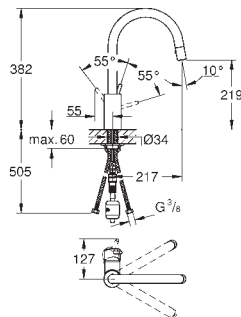

31 483 001 chrome 240.00
31 483 DC1 supersteel 307.00

Concetto
Single-lever sink mixer 1/2"
high spout
single hole installation
GROHE StarLight finish
GROHE SilkMove 35 mm ceramic cartridge
pull-out mousseur spray
diverter: mousseur/SpeedClean shower jet
automatic return to mousseur
adjustable flow rate limiter
swivel tubular spout
swivel area 360°
protected against backflow
flexible connection hoses
rapid installation system