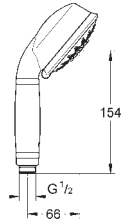

Ref. No. Colour Price netto (€)

27 123 000

chrome

119.00

Relaxa Rustic 100
Hand shower 5 sprays
Normal, Jet, Rain, Massage,
Champagne spray
GROHE DreamSpray perfect spray pattern
GROHE StarLight chrome finish
SpeedClean anti-lime system
Inner WaterGuide for a longer life
universal mounting system, fitting all standard shower hoses
The hand shower is suitable for minimum
flow rate of 5l/min and a maximum of
25l/min (DIN EN 1112). Minimum pressure
> 0,5 bar, maximum 5 bar (DIN EN 1112).