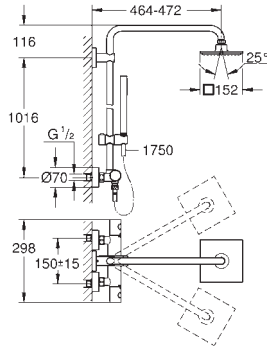

GROHE EUPHORIA SYSTEM

Ref. No.

Colour

Price netto (€)

27 932 000

chrome

612.00

Euphoria System 150 Shower system with thermostatic mixer for wall mounting

consisting of:

horizontal swivable 450 mm shower arm
exposed thermostat with
Aquadimmer function
allows change between:
head shower Euphoria Cube 150 (27 705 000)
spray pattern: Rain
with ball joint
rotation angle $\pm 12^\circ$
hand shower Euphoria Cube Stick (27 698 000)
adjustable in height with gliding element
Silverflex shower hose 1750 mm (28 388 000)
GROHE EcoJoy 9,5 l/min flow limiter
GROHE TurboStat compact cartridge
with wax thermoelement
GROHE DreamSpray perfect spray pattern
GROHE StarLight chrome finish
SpeedClean anti-lime system
Inner WaterGuide for a longer life
Twistfree to prevent hose from twisting
suitable for instantaneous heaters
from 18 kW/h

minimum flow rate 7 l/min.

min. recommended pressure 1.0 bar

optional upgrade: **GROHE EasyReach** tray (26 362)

26 418 000

chrome

468.00