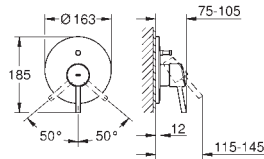

GROHE CONCETTO

Ref. No. Colour Price netto (€)

19 346 001 chrome 160.00

Concetto
Single-lever bath mixer
set for final installation for
35 501 000
without concealed body
metal lever

GROHE StarLight chrome finish
automatic diverter: bath/shower
escutcheon- and shaft-sealing
wall escutcheon
covered coupling

35 501 000 chrome 97.00
**GROHE Rapido E Universal single-lever
mixer for concealed installation**