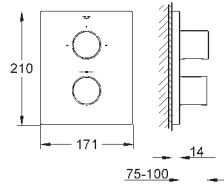

27 618 000 **chrome** 693.00

Grotherm F
Thermostatic Trim with integrated 2-way diverter
for bath or shower with more than one outlet
for use with Rapido T rough-in box 35 500 000 sold separately
GROHE StarLight chrome finish
GROHE SafeStop at 38°C
metal handle for temperature control
metal handle for Aquadimmer control with multiple function
- shut off and flow control
- diverter for 2 outlets
3rd outlet requires separate volume control
rectangular metal wall escutcheon with
hidden fixing and hidden sealings
flow rate:
- max. 53 l/min at 3 bar by using all 3 outlets at the same time
- bottom outlet 50 l/min. at 3 bar
- top outlet left (bath) 30 l/min. at 3 bar
- top outlet right (shower) 24 l/min at 3 bar

35 500 000 **chrome** 231.00

GROHE Rapido T Universal thermostatic mixer for concealed installation

27 619 000 **chrome** 604.00