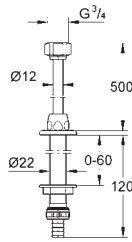

GROHE WAS VALVES

Ref. No. Colour Price netto (€)

41 130 000

chrome

36.00

Eggemann
Original WAS connection adapter 1/2"
Sink installation
adjustable up to 70 mm
coupling nut 3/4"
Connecting pipe diameter 12 mm
GROHE StarLight chrome finish