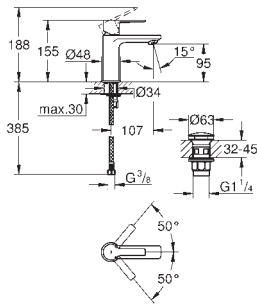

32 109 001 chrome 171.00
32 109 DC1 supersteel 222.00

Lineare
Single-lever basin mixer 1/2"
XS-Size
single hole installation
metal lever
GROHE SilkMove 28 mm ceramic cartridge with temperature limiter
GROHE StarLight chrome finish
GROHE EcoJoy SpeedClean mousseur 5.7 l/min
GROHE QuickFix Plus installation system
pop-up waste set 1 1/4"
flexible connection hoses

new