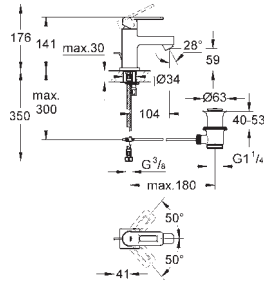

Ref. No. Colour Price netto (€)

32 632 000 chrome 223.00

Quadra
Single-lever basin mixer 1/2"
XS-Size
single hole installation
GROHE SilkMove 28 mm ceramic cartridge
GROHE StarLight chrome finish
rapid installation system
mousseur
pop-up waste set 1 1/4"
flexible connection hoses