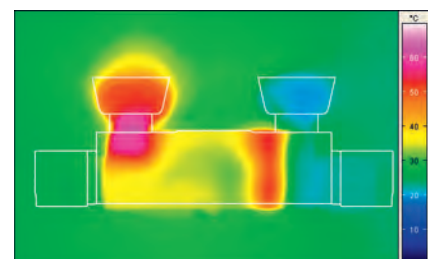

Thermal image
without GROHE CoolTouch