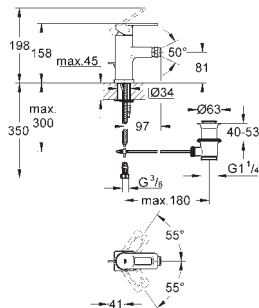

32 636 000 chrome 223.00

Quadra
Single-lever bidet mixer 1/2"
S-Size
single hole installation
GROHE SilkMove 35 mm ceramic cartridge
GROHE StarLight chrome finish
adjustable flow rate limiter
rapid installation system
ball-joint mousseur
pop-up waste set 1 1/4"
flexible connection hoses
min. recommended pressure 1.0 bar