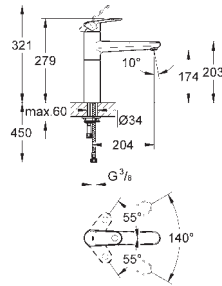

33 930 002

chrome

230.00

Europlus
Single-lever sink mixer 1/2"
medium spout
single hole installation
GROHE StarLight finish
GROHE SilkMove 35 mm ceramic cartridge
SpeedClean mousseur
adjustable flow rate limiter
swivel cast spout
swivel area 140°
flexible connection hoses
rapid installation system