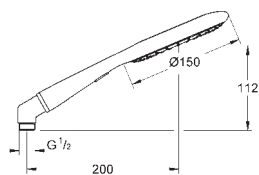

27 638 000 chrome/misty slate 113.00

Rainshower Icon 150
Hand shower 2 sprays
Rain, SmartRain
eco function (reduction of flow rate)
metal elbow adapter for the combination of
hand showers with shower hoses
GROHE EcoJoy 9,5 l/min flow limiter
GROHE DreamSpray perfect spray pattern
GROHE StarLight chrome finish
SpeedClean anti-lime system
universal mounting system, fitting all standard shower hoses
suitable for instantaneous heater
min. recommended pressure 1.0 bar

27 637 000 chrome/misty slate 87.00
ditto, with non-restricted flow