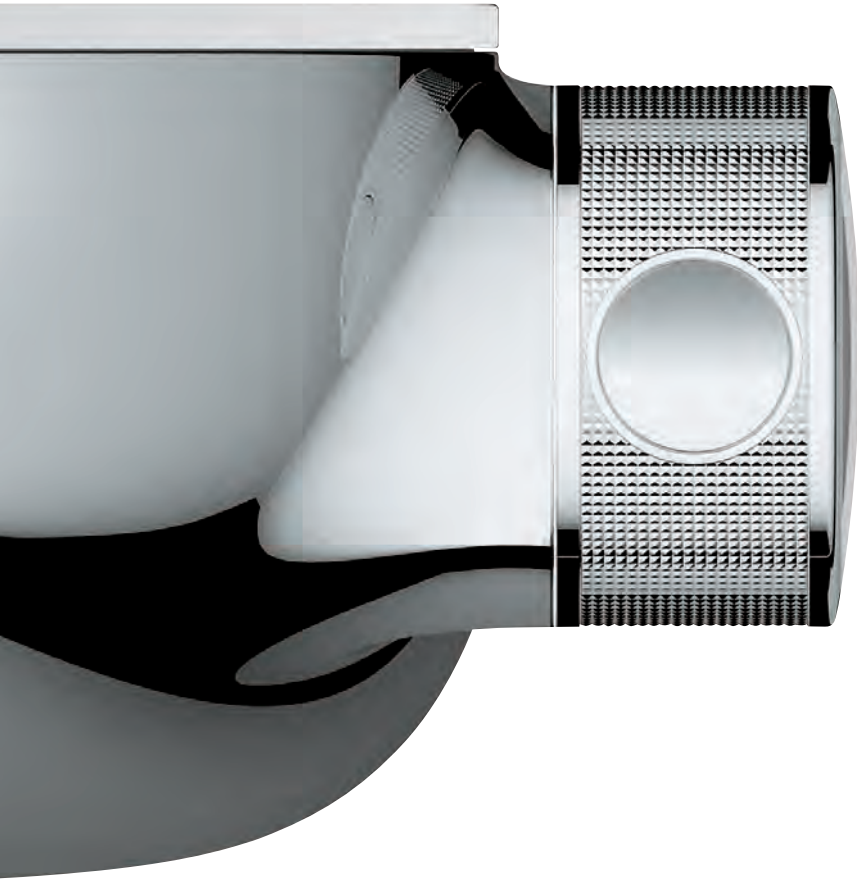

DESIGN SIGNATURE ELEMENTS STYLED TO PERFECTION.

An empathetic and intuitive design language offers us the opportunity to create products that feel as if they were designed just for you. This unique GROHE DNA that is both ergonomic and visually distinctive has earned us numerous design awards: world class references are testimony to our world-wide recognition.

Recognised with over 200 international design awards.