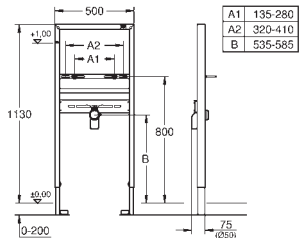

38 557 001

chrome

106.00

Rapid SL for wash basin
for single hole installation
1.13 m installation height

for on-the-wall installations or studded walls
powder coated steel frame, self-supporting
for dry-cladding, completely pre-assembled
with fixed connections
for single or rail installation
quick adjustment, lockable
fixing material
TÜV approved
wash basin fixing bolts M10 with
fixing device for ceramic
variable distance of fixing bolts
HT-outlet bend Ø 50 mm
seal Ø 32 mm
2 noise protected fitting connections 1/2"

without accessories for on-the-wall installation