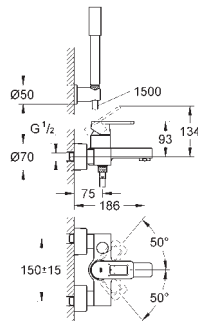

32 639 000 **chrome** **352.00**

Quadra
Single-lever bath mixer 1/2"
wall mounted
GROHE SilkMove 46 mm ceramic cartridge
GROHE StarLight chrome finish
adjustable flow rate limiter
automatic diverter: bath/shower
mousseur
shower bottom outlet 1/2"
with integrated non return-valve
covered S-unions
protected against backflow
with shower set
hand shower Sena (28 034 000)
wall shower holder (27 074)
shower hose 1500 mm (28 151 000)