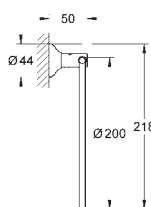

40 372 001 chrome 8.00

Essentials Crystal glass
material: glass
fits in the following holders:
Essentials (40 369)
Essentials Cube (40 508)
Bau Cosmopolitan (40 585)
Essentials Authentic (40 652)

new

40 655 001 chrome 28.00

Essentials Authentic Towel ring
material: metal
concealed fastening
GROHE StarLight chrome finish

new