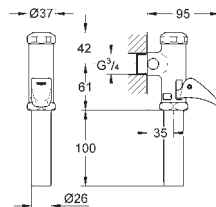

37 139 000 **chrome** **92.00**

DAL-Automatic flush valve for WC
3/4"
brass
GROHE StarLight chrome finish
for wash-down and wash-out bowls
with flow rate adjustment