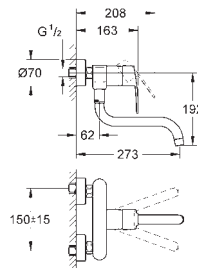

33 977 002

chrome

133.00

Eurostyle Cosmopolitan
Single-lever sink mixer 1/2"
low spout
single hole installation
GROHE StarLight finish
GROHE SilkMove 35 mm ceramic cartridge
mousseur
adjustable flow rate limiter
swivel tubular spout
swivel area 140°
flexible connection hoses
rapid installation system