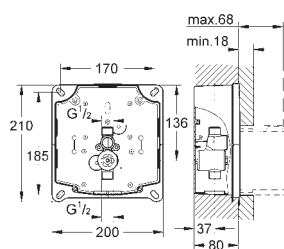

38 787 000

chrome

99.00

GROHE Rapido UMB

roughing-in set for urinal for manual actuation or Tectron infra-red electronic 6 V

water group with stop valve

flow pressure min 0.5 bar

operating pressure max 10 bar