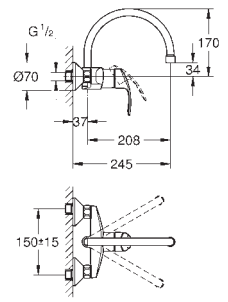

32 482 002

chrome

133.00

Eurosmart
Single-lever sink mixer 1/2"
wall mounted
GROHE StarLight finish
GROHE SilkMove 35 mm ceramic cartridge
mousseur
adjustable flow rate limiter
swivel area 360°
swivel tubular spout
projection 186 mm
integrated temperature limiter
S-unions