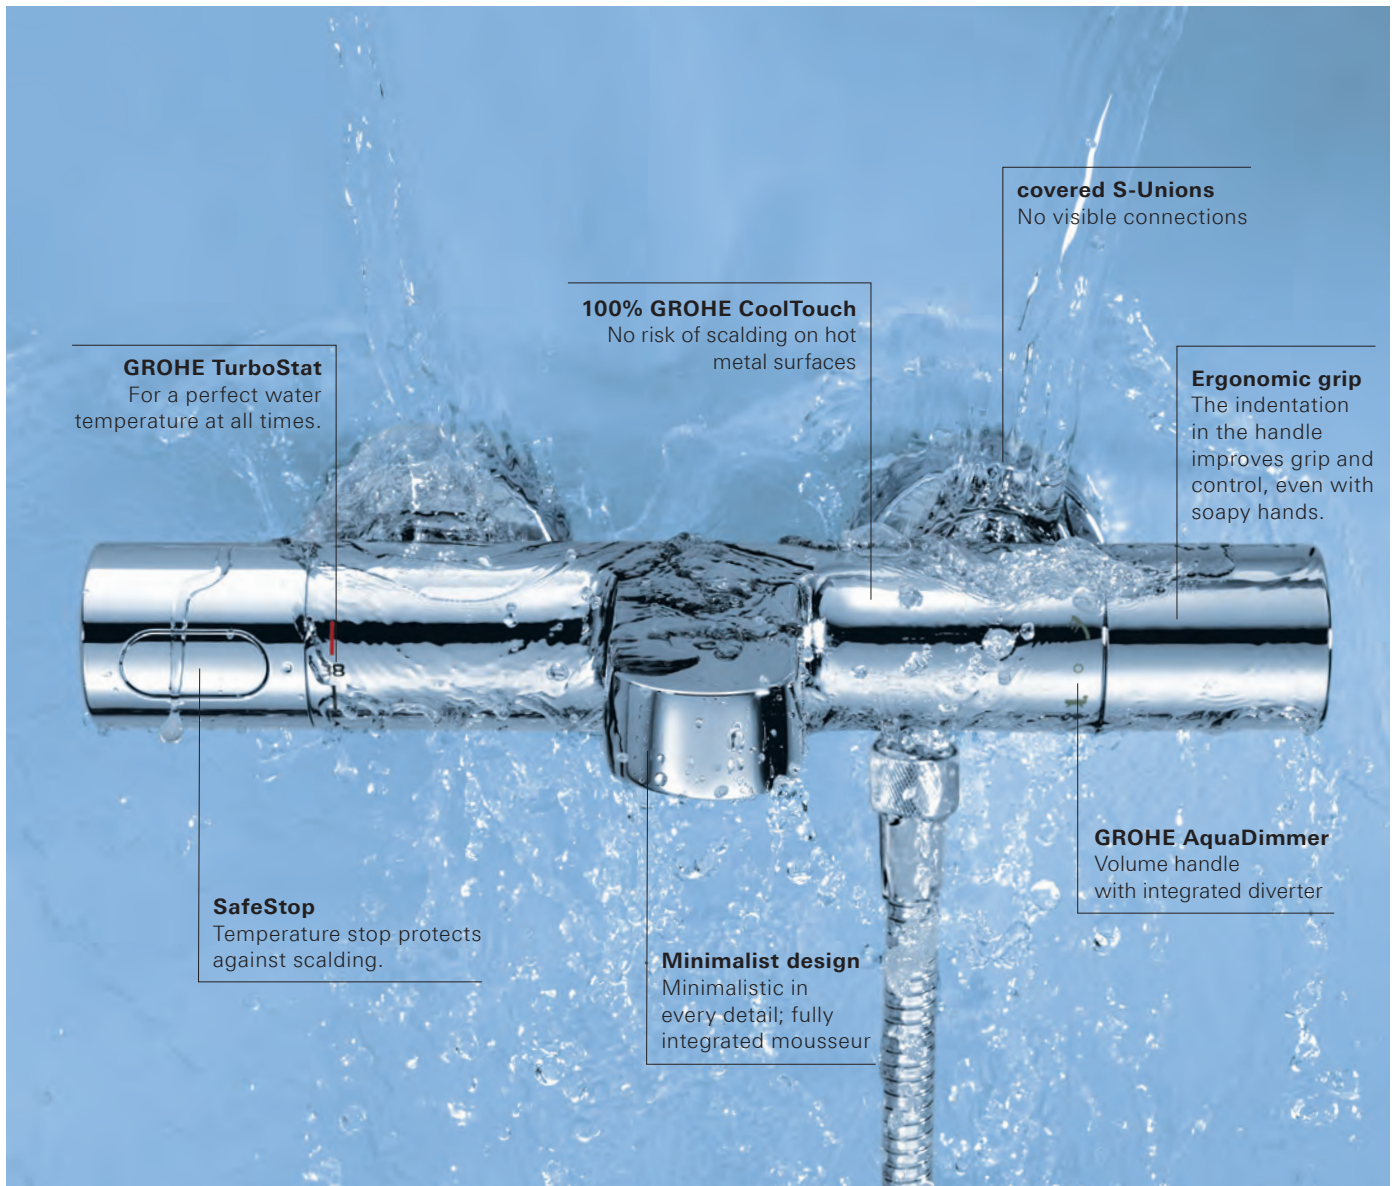

GROHTHERM 3000 COSMOPOLITAN

Minimalist & 100% GROHE CoolTouch.

Grohtherm 3000 Cosmopolitan thermostats are based on an aesthetic philosophy based on simple cylinders in perfect proportions, creating balance and harmony enhanced by GROHE StarLight chrome, a deep luxurious finish.

While GROHE TurboStat maintains your perfect water temperature, GROHE CoolTouch eliminates the risk of scalding from hot chrome surfaces, while the EcoButton enables you to reduce your water consumption up to 50%.