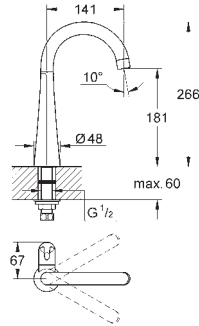

GROHE ZEDRA / ZEDRA TOUCH

Ref. No.

Colour

Price netto (€)

31 203 000

chrome

491.00

Zedra
Single-lever sink mixer 1/2"
shut off valve
single hole installation
GROHE StarLight finish
GROHE SilkMove 46 mm ceramic cartridge
pull-out mousseur spray
diverter: mousseur/SpeedClean shower jet
automatic return to mousseur
swivel area 140°
protected against backflow
flexible connection hoses
rapid installation system