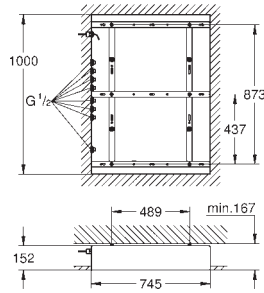

The ceiling construction must be appropriate for the static requirement of the product (total product weight > 70 kg). Ceiling shower has to be controlled by 8 outlets + 1 hand shower outlet and the performance of the waste must be of sufficient size (> 100 l/min). For detailed planning please see separate planning & installation guide before start.

new

34 634 001 chrome 2,213.00

Grohtherm F
Thermostat complete kit for F40" preconfigured
water control trims for Rainshower F-Series 40" AquaSymphony ceiling shower
for controlling nine water outlets
with special printing
safety lock 43° C preinstalled
consisting of:
- 2 x thermostatic trim set with 2-way diverter (27 618 000)
- 1 x triple volume control trim (27 625 000)
- 2 x single volume control (27 623 000)
- 1 x wall shower union with holder (27 621 000)
- 1 x Sena stick hand shower (28 034 000)
- 1 x Relexaflex metal 1500 mm (28 143 000)