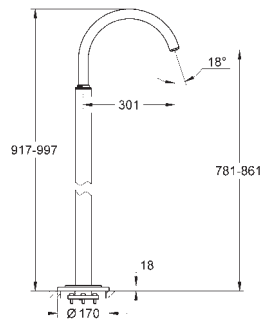

GROHE ATRIO

Ref. No.

Colour

Price netto (€)

13 216 001

chrome

1,180.00

Atrio

Bath spout

floor-mounted
set for final installation for
45 984
without roughing-in-set
projection 300 mm
swivel tubular C-spout with mousseur
Total height 1028 mm
GROHE StarLight chrome finish
min. recommended pressure 1.0 bar