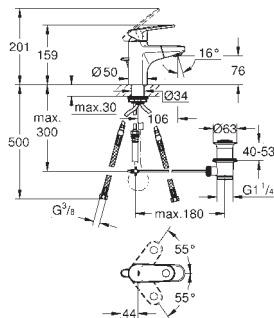

33 155 002 chrome 249.00

Europlus
Single-lever basin mixer 1/2"
S-Size
single hole installation
metal lever
GROHE SilkMove 35 mm ceramic cartridge
adjustable flow rate limiter
adjustable minimum flow rate
approx. 2.5 l/min
temperature limiter
GROHE StarLight chrome finish
rapid installation system
pull out spout with **SpeedClean** mousseur
integrated non-return valve
pop-up waste set 1 1/4"
flexible connection hoses