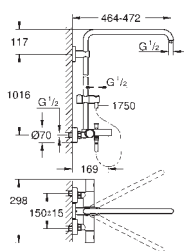

GROHE EUPHORIA SYSTEM

Ref. No.

Colour

Price netto (€)

26 227 000

chrome

734.00

Euphoria System 190 Shower system with bath thermostat for wall mounting

consisting of:

horizontal swivable 450 mm shower arm
exposed thermostat Grohtherm 1000 Cosmopolitan
with Aquadimmer function

allows change between:

head shower Power&Soul 190 (27 766 000)

4+ spray patterns:

GROHE Rain O², Rain, Bokoma Spray, Jet

with ball joint

rotation angle $\pm 15^\circ$

bath inlet

separate diverter for hand shower

Hand shower Power&Soul 115 (27 671 000)

2 spray patterns:

GROHE Rain O², Rain

adjustable in height with gliding element

Silverflex shower hose 1750 mm (28 388 000)

GROHE TurboStat compact cartridge

with wax thermoelement

GROHE DreamSpray perfect spray pattern

GROHE One-click showering

spray selection via push of a button

GROHE StarLight chrome finish

SpeedClean anti-lime system

Inner WaterGuide for a longer life

Twistfree to prevent hose from twisting

suitable for instantaneous heaters

from 18 kW/h

minimum flow rate 7 l/min.

27 475 000

chrome

665.00

Euphoria System 180 Shower system with bath thermostat for wall mounting

consisting of:

horizontal swivable 450 mm shower arm

exposed thermostat with

Aquadimmer function

allows change between:

head shower Euphoria Cosmopolitan

(27 492 000)

chrome plated spray plate

spray pattern: Rain

with ball joint, rotation angle $\pm 15^\circ$

bath inlet

adjustable in height with gliding element

Silverflex shower hose 1750 mm (28 388 000)

GROHE EcoJoy 9,5 l/min flow limiter

GROHE TurboStat compact cartridge

with wax thermoelement

GROHE DreamSpray perfect spray pattern

GROHE StarLight chrome finish

SpeedClean anti-lime system

Inner WaterGuide for a longer life

Twistfree to prevent hose from twisting