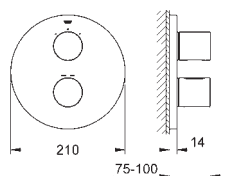

19 468 000 chrome 397.00
19 468 LS0 moon white/chrome 525.00

**Grotherm 3000 Cosmopolitan
Thermostat with integrated 2-way diverter
for bath or shower with more than one outlet**

set for final installation for
GROHE Rapido T 35 500 000
wall escutcheon with **GROHE QuickFix** (covered
escutcheon- and shaft sealing, covered fixing)

GROHE StarLight chrome finish
GROHE SafeStop at 38°C
GROHE SafeStop Plus (optional) additional
temperature limiter at 43° C
Aquadimmer with multiple function
shut off and flow control
diverter for 2 outlets
without concealed body

35 500 000 chrome 231.00
**GROHE Rapido T Universal thermostatic
mixer for concealed installation**