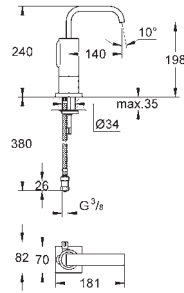

36 098 000

chrome

832.00

Allure E
Infra-red electronic basin mixer 1/2" with mixing device and adjustable temperature limiter
single hole installation
6 V lithium-battery, type CR-P2
GROHE StarLight chrome finish
GROHE EcoJoy 6.0 l/min. flow limiter
U - spout
mousseur
solenoid valve integrated in housing
flexible connection hoses
dirt strainer
rapid installation system
multistage battery status display
automatically safety stop after 60 sec. (factory set)
additional functions and precise settings
by remote control 36 407
automatic flushing after 1 or 3 days without use
thermal disinfection for 3.5 or 11 min
CE approved
acoustic group I in accordance with DIN 4109
type of protection faucet IP 59K