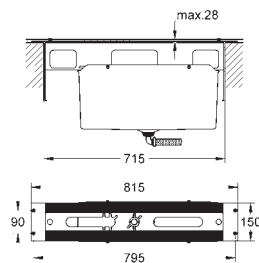

29 037 000

chrome

709.00

4/5-hole bath combination (optional)
baseframe for installation under tiled surround
consisting of:
base frame
drainage box with integrated outlet for splash water

45 388 000

chrome

101.00

Supporting legs for baseframe