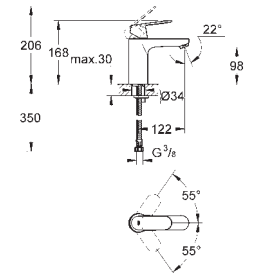

23 327 000

chrome

114.00

Eurosmart Cosmopolitan
Single-lever basin mixer 1/2"
M-Size

single hole installation
metal lever

GROHE SilkMove 35 mm ceramic cartridge
adjustable flow rate limiter

GROHE StarLight chrome finish

GROHE EcoJoy mousseur 5.7 l/min

GROHE QuickFix rapid installation system

smooth body

flexible connection hoses

min. recommended pressure 1.0 bar

optional temperature limiter ref. no. 46 375 000