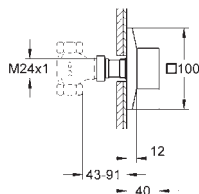

19 796 000 **chrome** **182.00**

Allure Brilliant
Concealed valve exposed part
set for final installation for 29 032 000 (preassembled headpart 1/2")
29 068 000 (preassembled ceramic headpart 1/2" - not to be used for the main line shut-off)
GROHE StarLight chrome finish
installation depth infinitely adjustable
43 - 91 mm