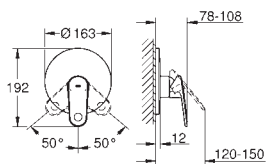

19 537 002 **chrome** **166.00**

Europlus
Single-lever shower mixer
set for final installation for
35 501 000
without concealed body
metal lever
GROHE StarLight chrome finish
escutcheon- and shaft-sealing
wall escutcheon
covered fixing

35 501 000 **chrome** **97.00**
GROHE Rapido E Universal single-lever mixer for concealed installation