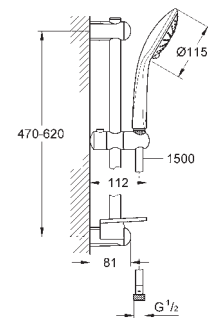

27 242 001 **chrome** 89.00

Euphoria 110 Duo Shower rail set 2 sprays
consisting of:
hand shower Euphoria 110 Duo (27 238)
shower rail, 600 mm (27 499 000)
Silverflex shower hose 1750 mm (28 388 000)
GROHE EasyReach tray (27 596 000)
GROHE EcoJoy 9,5 l/min flow limiter
GROHE DreamSpray perfect spray pattern
GROHE SprayDimmer (Stepless flow rate reduction)
GROHE StarLight chrome finish
GROHE QuickFix (upper bracket adjustable for adaption to existing drilling holes)
SpeedClean anti-lime system
Twistfree to prevent hose from twisting
Inner WaterGuide for a longer life

27 230 001 **chrome** 89.00
ditto, with non-restricted flow