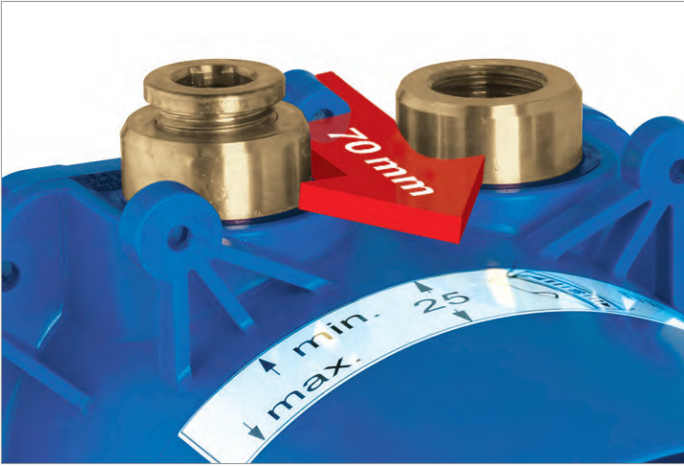

Ultra-flat design for universal installation. With a fitting depth of just 70 mm, GROHE Rapido fits into any wall, not something that can be said of all our competitors' products. Whether a new build or a refurbishment, wet conditions or with dry cladding, GROHE Rapido provides the perfect solution for every scenario.

Installed quickly and safely. Fitting box, mixer body and mixing cartridge form a compact unit. Assembly and 100% testing in the factory ensure a lifetime of trouble-free operation with no leaks.

As the Rapido T thermostat has a third outlet, another standard feature, it has an even greater ability to deliver versatile showering solutions. The third outlet is controlled by connecting a concealed valve. Both top outlets can be controlled by the integrated AquaDimmer. Thanks to its excellent flow rate of over 50 litres per minute, Rapido T is also the perfect choice for a custom shower where you wish to install a head shower, hand shower and side showers.

If required, a protective device conforming to EN 1717 can be quickly retrofitted on site to replace the usual anti-vacuum device. It is also a simple matter to retrofit an integrated bath filler, combined waste and overflow set (Talentofill) for the thermostat and single lever mixer that complies with the protection standards.