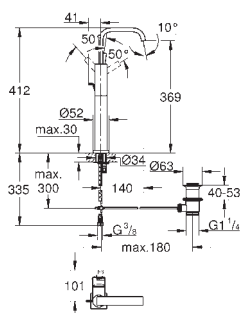

23 403 000 chrome 691.00

Allure
Single-lever basin mixer 1/2"
XL-Size
single hole installation
metal lever
for free-standing basins
GROHE SilkMove 28 mm ceramic cartridge
GROHE StarLight chrome finish
GROHE EcoJoy 6.0 l/min. flow limiter
GROHE QuickFix Plus installation system
smooth body
projection 180 mm
flexible connection hoses
temperature limiter
min. recommended pressure 1.0 bar