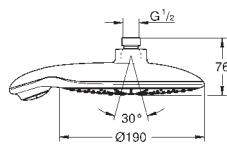

Power&Soul 190

Head shower 4+ sprays

GROHE Rain O², Rain, Bokoma Spray, Jet
Ø 190 mm

ball joint with turning angle ± 15°
connection thread 1/2"

GROHE EcoJoy 9,5 l/min flow limiter

GROHE DreamSpray perfect spray pattern

GROHE One-click showering

spray selection via push of a button

GROHE StarLight chrome finish

SpeedClean anti-lime system

suitable for instantaneous heater

min. recommended pressure 1.0 bar