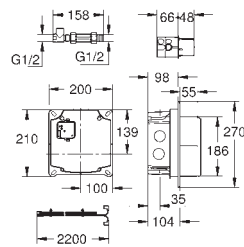

Essence E

Infra-red electronic wall basin tap without mixing device

with infrared sensor for bi-directional communication for monitoring, configuration and service purpose for cold or premixed water with transformer 100-230 V AC, 50-60 Hz, 6 V DC laminar spray regulator 5.7 l/min
7 pre-set programs:
auto flush
thermal disinfection
cleaning mode
additional functions and precise settings by remote control 36 407
set for final installation
for use with Rapid SL 38 748 002 or roughing-in set 36 264 001
CE approved
acoustic group I in accordance with DIN 4109
min. recommended pressure 1.0 bar

new

36 264 001

chrome

160.00

Concealed mounting box

wall installation
for installation with pre-mixed or cold water suitable for IR-sets for final installation
connection housing for power supply suitable for 36 447 000, 36 442 000

new