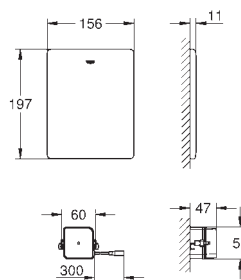

WC control

for manual remote actuation for concealed flushing cisterns, 6 - 9 l
for connecting one or more potential-free actuation buttons via cable
suitable for support rails for the disabled with integrated actuation button
from Hewi, Keuco, Lehnen, Normbau, Pressalit, AMS, Deubad, Erlau, FRELU, FSB
stainless steel wall plate 156 x 197 mm
transformer for external installation
operating voltage 230 V AC, 50/60 Hz, 4.0 VA
servo motor
3 m connecting cable
for the connection of transformer and electronic
3 m connection cable with plug
CE approved
delivery range without actuation button/support rails

39 141 000

chrome

551.00