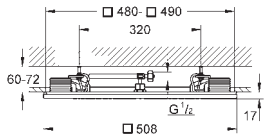

27 865 000

chrome

4,355.00

Rainshower F-Series 20"
Ceiling shower with light

Rain spray
508 x 508 x 59 mm
full spectrum LED: soft light with changing rainbow colours
individually adjustable: permanent lighting with colour selection
power supply for light 12 V DC
CE approved
GROHE DreamSpray perfect spray pattern
GROHE StarLight chrome finish
SpeedClean anti-lime system
suitable for instantaneous heater
requires rough-in set (29 069 000), F-digital Deluxe base unit box (36 397 000), Bluetooth unit (36 371 000) and various cable connections – all to be ordered separately due to installation situation.
this product contains built-in LED lamps, which cannot be changed: energy efficiency class: A+
For detailed planning and product information please contact your local GROHE Customer Service.