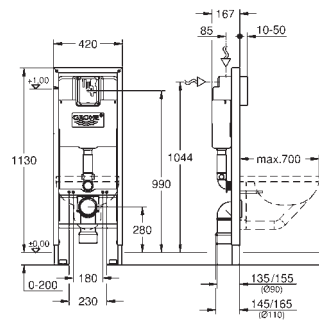

Rapid SL for WC

flushing cistern 6 l

1.13 m installation height

for the disabled

for WC bowls 70 cm projection

for on-the-wall installations or studed walls powder coated steel frame, self-supporting for dry-cladding, completely pre-assembled

with fixed connections

for single or rail installation

fixing material

TÜV approved

2 WC fixing bolts

fixing device for ceramic

distance of fixing bolts 180/230 mm

outlet bend Ø 90 mm

depth adjustable

reducer Ø 90/110 mm

inlet and outlet connecting set

pneumatic discharge valve offering 3 modes of

operation: dual flush or start/stop or single flush

low noise (group I acc. to

German Noise Specification)

insulated against condensation

1/2" water supply connection including

integrated angle valve and push fit

flexible hose union

without accessories for on-the-wall installation