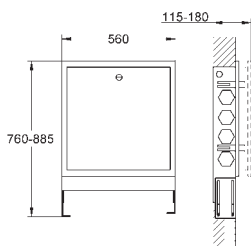

47 837 000

chrome

73.00

GROHE F-digital Deluxe

Cable extension steam generator, 5 m

extension between base unit box (26 374 000 or 36 397 000) and

steam generator (36 362 000 or 27 934 000)

cable extension up to 10 m