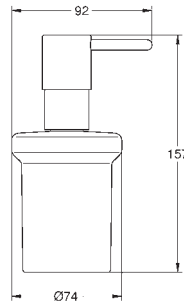

40 394 001 **chrome** **25.00**

Essentials Soap dispenser
material: glass / metal
fits in the following holders:
Essentials (40 369)
Essentials Cube (40 508)
Bau Cosmopolitan (40 585)
Essentials Authentic (40 652)
GROHE StarLight chrome finish