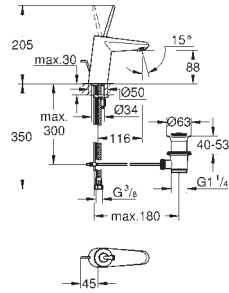

GROHE EURODISC JOY

Ref. No. Colour Price netto (€)

23 425 000 chrome 182.00
23 425 LSO moon white/chrome 236.00

Eurodisc Joy
Single-lever basin mixer 1/2"
S-Size
single hole installation
metal lever
GROHE FeatherControl Joystick cartridge
GROHE StarLight chrome finish
GROHE EcoJoy SpeedClean mousseur 5.7 l/min
GROHE QuickFix Plus installation system
pop-up waste set 1 1/4"
flexible connection hoses