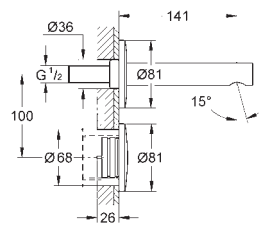

36 252 000

chrome

924.00

Essence E
Infra-red electronic basin mixer 1/2" wall mounted
for cold or premixed water
wall spout
transformer 230 V AC/12 V DC
GROHE StarLight chrome finish
GROHE EcoJoy 5.0 l/min. flow limiter
IR-electronic with detection in the handwashing area
mousseur
automatically safety stop after 60 sec. (factory set)
additional functions and precise settings
by remote control 36 407
automatic flushing after 1 or 3 days without use
thermal disinfection for 3.5 or 11 min
cleaning mode can be activated for 3 minutes with sensor
for use with Rapid SL 38 748 001 or
roughing-in set 36 264 000
CE approved