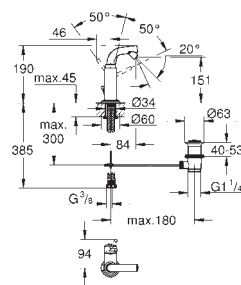

32 134 001 chrome 443.00

Atrio
Single-lever bidet mixer 1/2"
M-Size
single hole installation
GROHE SilkMove 28 mm ceramic cartridge
GROHE StarLight chrome finish
rapid installation system
tubular 7° spout with ball-joint mousseur
stop limiter
pop-up waste set 1 1/4"
flexible connection hoses