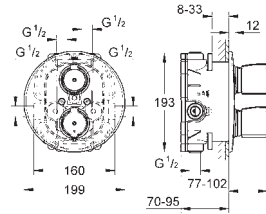

GROHE RAPIDO T

Ref. No.

Colour

Price netto (€)

35 500 000

chrome

231.00

**GROHE Rapido T
Universal thermostatic mixer
for concealed installation**

for use with bath-, shower- and central-mixer
without finishing trim set
flat installation depth 70 mm - 95 mm
easy to install, premounted and tested unit

GROHE TurboStat compact cartridge
with wax thermostatic element
two top outlets 1/2", lockable
high flow rate up to 50 l/min. by use of
three outlets
bottom outlet 1/2" can only be used
with separate stopvalve
safe to install, stable built-in-box
and protective cap
fixation options for solid walls and dry
cladding
wall sealing

Aquadimmer-diverter for bath mixer or
stopvalve for shower mixer in finishing
trim set

body in DR-brass

built-in non return valves and dirt strainers

GROHE EcoJoy technology for less water and perfect flow
acoustic group I in accordance with DIN 4109
min. recommended pressure 1.0 bar