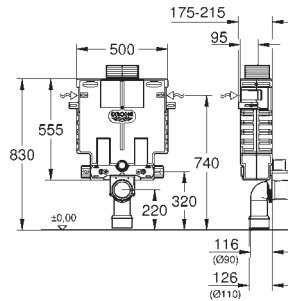

GROHE UNISSET FRAMES AND ACCESSORIES

Ref. No.

Colour

Price netto (€)

38 415 001

chrome

275.00

Uniset for WC
0.82 m installation height
with flushing cistern 6 - 9 l
front or top actuation
sound-insulating EPS module for masonry-in
rail adaptors for modular fixing for single or rail installation
wall rail with fixing accessories for single installation
2 WC fixing bolts
distance of fixing bolts 180/230 mm
fixing device for ceramic
outlet bend Ø 90 mm
depth adjustable
inlet and outlet connecting set
flushing cistern 6 - 9 l
pneumatic discharge valve offering 3 modes of operation: dual flush or start/stop or single flush
water supply from left/right or top
low noise (group I acc. to German Noise Specification)
insulated against condensation
1/2" water supply connection
angle valve 1/2"
Shortable inspection shaft incl. protection during construction phase
without wall plate/actuation

38 785 000

chrome

220.00