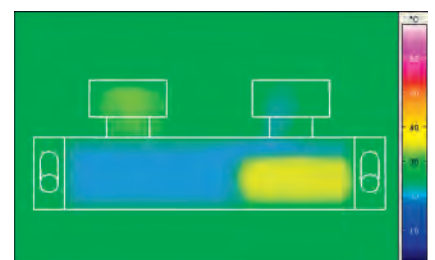

Thermal image
with GROHE CoolTouch