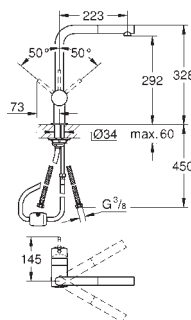

32 168 000
32 168 DC0

chrome
supersteel

260.00
324.00

Minta
Single-lever sink mixer 1/2"
L-spout

single hole installation
GROHE StarLight finish
GROHE SilkMove 46 mm ceramic cartridge
pull out mousseur
adjustable flow rate limiter
swivel tubular spout
swivel area 360°
integrated non-return valves
protected against backflow
flexible connection hoses
rapid installation system