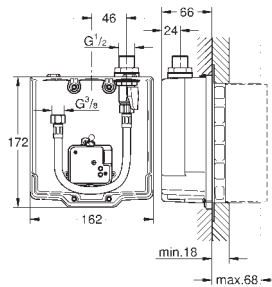

36 337 000

chrome

105.00

Euroeco Cosmopolitan E

Concealed mounting box

wall installation

for installation with pre-mixed or cold water

suitable for IR-sets for final installation

stop valve

connection housing for power supply

suitable for

36 273 000, 36 335 SD0, 36 334 SD0, 36 411 000