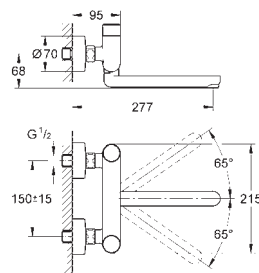

36 319 000

chrome

475.00

Eurosmart Cosmopolitan T
Self-closing basin mixer with mixing device
and adjustable temperature limiter

wall mounted
GROHE StarLight chrome finish
GROHE EcoJoy technology for less water and perfect flow
laminar flow straightener 9 l/min., swivel cast spout 200 mm
swivel range stop at 130°, lockable
3 adjustable flow times: short - medium - long
(factory setting: medium), approx. 7, 15, 30 sec
(pressure dependent)
pressure range 0.5 to 6 bar
S-unions, non-return valve
dirt strainers