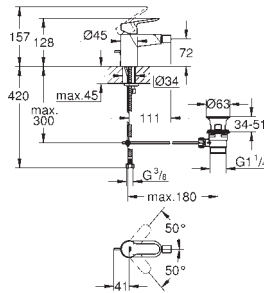

23 760 000

chrome

88.00

BauEdge
Single-lever basin mixer 1/2"
L-Size

single hole installation
metal lever

GROHE LongLife 28 mm ceramic cartridge
GROHE StarLight chrome finish
GROHE EcoJoy mousseur 5.7 l/min
rapid installation system
swivel tubular spout
pop-up waste set 1 1/4"
flexible connection hoses