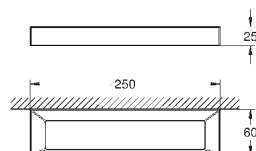

40 766 000

chrome

71.00

**Selection Cube
Towel ring**

material: metal
concealed fastening
GROHE StarLight finish

new