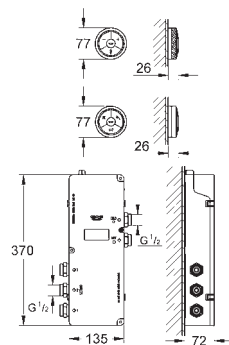

36 289 000 **chrome** **1,365.00**

**F-digital
Digital Controller and digital diverter
for bath**

including digital thermostat unit
Digital Controller - intuitive multifunctional operating unit
- Wireless technology
- Temperature and flow control
(temperature adjustable up to max. 46° C)
- Pause function
- Memory function
- LED ring incl. warming-up function: visual feedback when preferred temperature is reached
digital diverter for bath
- Diverter: head-, hand shower and bath spout
- LED-ring
Digital thermostat unit (concealed body)
- warm/cold supplies 1/2'
- 3 outlets 1/2" bath diverter
Default setting configurable during installation:
- automatic safety shut-off after 20 min
- GROHE SafeStop at 38°C
Transceiver unit for Digital Controller and Digital thermostat unit incl. cable 3 m
GROHE TurboStat digital controlled compact cartridge with wax thermoelement
GROHE StarLight chrome finish
GROHE EcoJoy technology for less water and perfect flow
requires:
built-in power supply 36 078 000 or
plug power supply 65 790 000
min. recommended pressure 1.0 bar
energy efficiency class illumination of control unit: not applicable