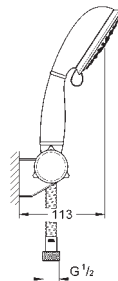

27 805 000 chrome 62.00

New Tempesta Rustic 100
Wall holder set 4 sprays
consisting of:
hand shower (27 608 000)
wall shower holder adjustable (27 595 000)
Relaxaflex hose 1750 mm 1/2" x 1/2" (28 154 000)
GROHE EcoJoy 9,5 l/min flow limiter
GROHE DreamSpray perfect spray pattern
GROHE StarLight chrome finish
SpeedClean anti-lime system
Inner WaterGuide for a longer life
suitable for instantaneous heater
min. recommended pressure 1.0 bar