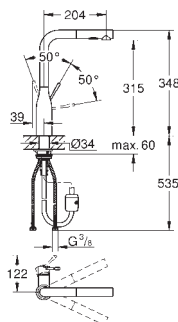

30 270 000 chrome 314.00
30 270 DC0 supersteel 415.00

Essence
Single-lever sink mixer 1/2"
high spout
single hole installation
GROHE StarLight chrome finish
GROHE SilkMove 28 mm ceramic cartridge
pull-out dual spray control -
switches back and forth between
regular flow and spray
diverter: mousseur/SpeedClean shower jet
automatic return to mousseur
swivel tubular spout
swivel area 360°
integrated non-return valve
protected against backflow
flexible connection hoses
rapid installation system
integrated temperature limiter
min. recommended pressure 1.0 bar