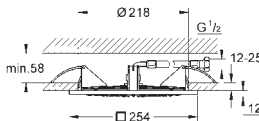

Rainshower F-Series 10" 254 x 254

Ceiling shower 1 spray

Rain

254 x 254 mm

metal

connection thread 1/2"

GROHE DreamSpray perfect spray pattern

GROHE StarLight chrome finish

SpeedClean anti-lime system

suitable for instantaneous heater

min. recommended pressure 1.0 bar

27 285 000 **chrome** 430.00