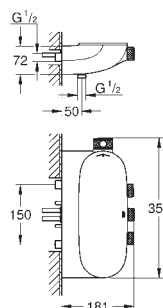

34 713 000

chrome

698.00

Grohtherm SmartControl Combi thermostatic shower mixer with 3 valves, exposed/concealed
wall mounted

GROHE CoolTouch no risk of scalding
GROHE StarLight chrome finish
GROHE TurboStat compact cartridge with wax thermoelement
GROHE SafeStop at 38°C
GROHE SafeStop Plus (optional) additional temperature limiter at 43° C
GROHE EcoJoy technology for less water and perfect flow
SmartControl push for ON-OFF, turn for volume adjustment from EcoJoy to Full Flow
exchangeable symbols
GROHE EasyReach shower tray
shower bottom outlet 1/2"
multiple outlets can be run simultaneously
protected against backflow

requires concealed body 26 449 000 – to be ordered separately