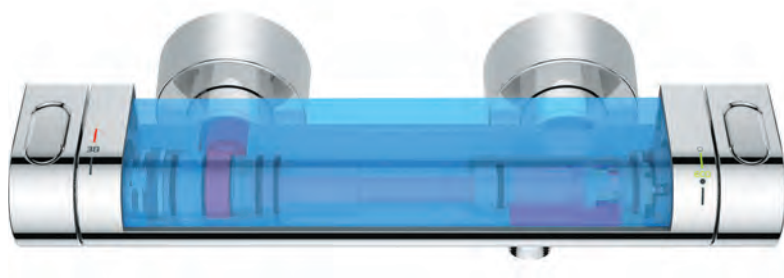

Safety surround = 100% GROHE CoolTouch No risk of scalding

Safety housing with water cooling