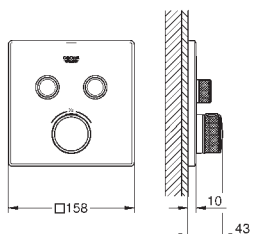

Grotherm SmartControl
Thermostat for concealed installation with 2 valves
set for final installation for
GROHE Rapido SmartBox 35 600 000
metal wall escutcheon with **GROHE QuickFix**
(covered escutcheon and shaft sealing, covered
fixing), retroactively 6° adjustable
GROHE StarLight chrome finish
SmartControl push for ON-OFF, turn for volume
adjustment from EcoJoy to Full Flow
exchangeable symbols
GROHE TurboStat compact cartridge
with wax thermoelement
GROHE SafeStop at 38°C
GROHE SafeStop Plus (optional) additional
temperature limiter at 43° C
built-in non return valves and dirt strainers
multiple outlets can be run simultaneously
without roughing-in-set
flow performance:
outlet B = 24 l/min
outlet C = 26 l/min

new

29 125 000

chrome

532.00