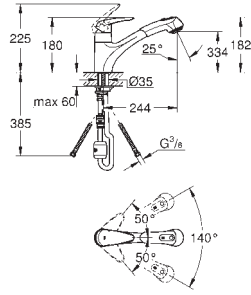

288.00

Eurodisc

Single-lever sink mixer 1/2"
single hole installation

GROHE StarLight finish

GROHE SilkMove 35 mm ceramic cartridge

GROHE EasyDock guarantees easy retraction and

smooth docking back to the starting position