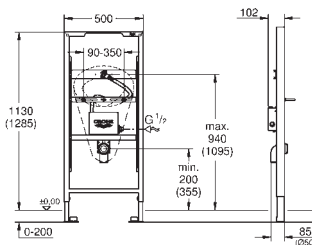

Rapid SL for urinal
with roughing-in set for T sensor
1.13 and 1.30 m installation height
for on-the-wall installations or studded walls
powder coated steel frame, self-supporting
for dry-cladding, completely pre-assembled
height adjustable fitting connections
for single or rail installation
quick adjustment, lockable
fixing material
TÜV approved
HT-outlet bend Ø 50 mm
fixing bolts M8, with fixing device for the ceramic
inlet connection and inlet connecting set
box for concealed installation
including roughing-in box
water group with stop valve and flush elbow
without tiling set
without installation set for T sensor electronic
(39 368 000 or 39 369 000)
without accessories for on-the-wall installation

38 517 001

chrome

207.00