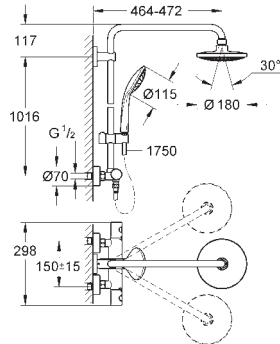

optional upgrade: **GROHE EasyReach** tray (26 362)

GROHE EUPHORIA SYSTEM

Ref. No.

Colour

Price netto (€)

27 296 001

chrome

612.00