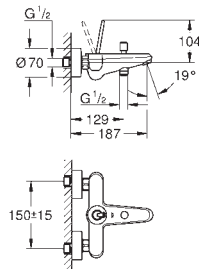

23 431 000 **chrome** **278.00**
23 431 LS0 **moon white/chrome** **362.00**

Eurodisc Joy
Single-lever bath mixer 1/2"
wall mounted
metal lever
GROHE SilkMove Joystick cartridge
GROHE StarLight chrome finish
automatic diverter: bath/shower
mousseur
integrated non-return valve in the shower outlet 1/2"
S-unions
protected against backflow
min. recommended pressure 1.0 bar