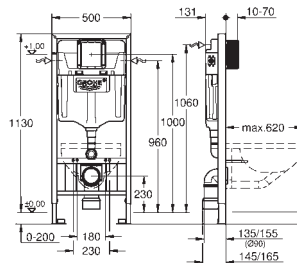

Rapid SL for WC

with vertical support for WC bowls
with a bearing area of less than 20 cm

flushing cistern GD 2

with small maintenance access

1.13 m installation height

for on-the-wall installations or studded walls
powder coated steel frame, self-supporting
for dry-cladding, completely pre-assembled
with fixed connections

for single or rail installation

quick adjustment, lockable

fixing material

TÜV approved

2 WC fixing bolts

fixing device for ceramic

distance of fixing bolts 180/230 mm

outlet bend Ø 90 mm

depth adjustable

reducer Ø 90/110 mm

inlet and outlet connecting set

flushing cistern GD 2, 6 - 9 l

adjustment ex factory 6 l and 3 l

pneumatic discharge valve offering 3 modes of

operation: dual flush or start/stop or single flush

water supply from left/right or back

low noise (group I acc. to

German Noise Specification)

insulated against condensation

1/2" water supply connection including

integrated angle valve and push fit

flexible hose union

no tools required for the installation

of the inspection shaft incl. protection

during construction phase

for vertical or horizontal use

without accessories for on-the-wall installation

for mounting of small flush plates please order

revision shaft 40 911 000 (sold separately)