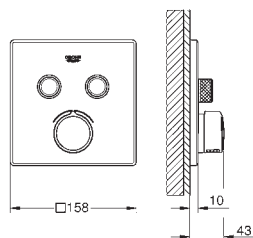

29 148 000

chrome

390.00

SmartControl

Concealed mixer with 2 valves

set for final installation for GROHE Rapido SmartBox 35 600 000 metal wall escutcheon with **GROHE QuickFix** (covered escutcheon and shaft sealing, covered fixing), retroactively 6° adjustable **GROHE StarLight** chrome finish SmartControl push for ON-OFF, turn for volume adjustment from EcoJoy to Full Flow exchangeable symbols cartridge for temperature mixing multiple outlets can be run simultaneously without roughing-in-set flow performance:
outlet B = 23 l/min
outlet C = 25 l/min

new