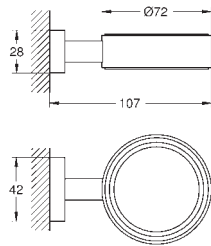

GROHE ESSENTIALS CUBE

Ref. No. Colour Price netto (€)

40 508 001 **chrome** **39.00**

Essentials Cube Holder
material: metal
for crystal glass (40 372 001)
soap dish (40 368 001) or
soap dispenser (40 394 001)
concealed fastening
GROHE StarLight chrome finish