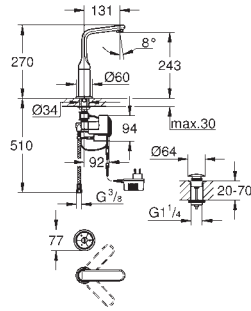

GROHE VERIS F-DIGITAL

Ref. No. Colour Price netto (€)

36 277 000 chrome 1,120.00

**Veris F-digital
Digital basin mixer
L-Size**

including digital mixing device
single hole installation

Digital Controller - intuitive multifunctional operating unit

- Wireless technology
- Temperature and flow control
- Pause function
- Memory function
- LED-ring

Digital mixing device

- digital controlled valves
- integrated temperature sensor

Default setting configurable during installation:

- automatic safety shut-off after 60 sec.

GROHE StarLight chrome finish

GROHE EcoJoy technology for less water and perfect flow

swivel spout with SpeedClean mousseur

Push-open waste set 1 1/4"

flexible connection hoses

incl. plug power supply 65 790 000

36 278 000 chrome 1,150.00