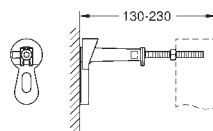

Rapid SL Wall bracket

for on-the-wall installations
for fixing the elements at the brick-wall
or in front of the studded wall
steady vertical adjustment from
130 - 230 mm
cladding for single or series installation
fixing material
2 pieces