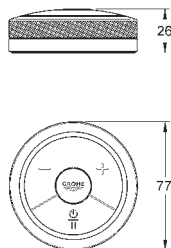

F-digital

Digital controller Remote controller for bath or shower

additional (optional) multifunctional operating unit

- Wireless technology
- Temperature and flow control
- Pause function
- Memory function
- LED-ring

GROHE StarLight chrome finish

energy efficiency class illumination of control unit: not applicable