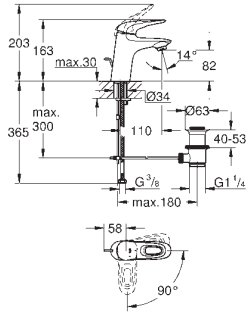

23 374 003 **chrome** **111.00**
23 374 LS3 **moon white/chrome** **144.00**
Eurostyle
Single-lever basin mixer 1/2"
S-Size
single hole installation
loop metal lever
GROHE SilkMove ES 35 mm ceramic cartridge
with energy saving function via cold start
adjustable flow rate limiter
with temperature limiter
GROHE StarLight chrome finish
GROHE EcoJoy mousseur 5.7 l/min
GROHE QuickFix rapid installation system
pop-up waste set 1 1/4"
flexible connection hoses