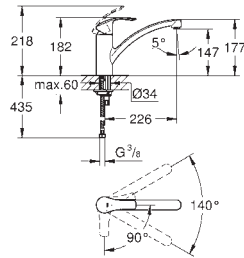

30 260 002

chrome

109.00

Eurosmart
Single-lever sink mixer 1/2"
low spout
single hole installation
GROHE StarLight finish
GROHE SilkMove ES 35 mm ceramic cartridge
with energy saving function via cold start
adjustable flow rate limiter
swivel cast spout
swivel area 140°
separate inner water ways – lead and nickel free
mousseur with coin slot for tool free replacement
flexible connection hoses
rapid installation system
min. recommended pressure 1.0 bar