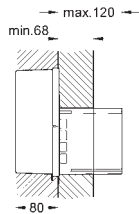

38 896 000

chrome

57.00

Extension-set, 50 mm
for Rapido U or Rapido UMB
shaft extension with fixing material