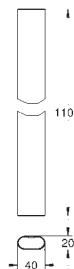

Rainshower SmartControl
Shower system pipe for retrofitting
metal
shower pipe for retrofitting - 15 cm longer than
original shower system pipe
suitable for all Rainshower SmartControl shower systems
GROHE StarLight chrome finish

Note: longer pipe cannot be installed afterwards or rather
a mounted system cannot be modified to a longer pipe
useable with systems as of production date 04/2017, see TPI

26 385 000

chrome

13.50