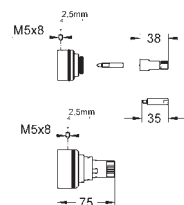

47 781 000

chrome

156.00

Extension-set 27.5 mm

for use with bath-thermostats with aquadimmer