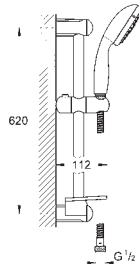

27 600 000 chrome 67.00

**New Tempesta 100
Shower rail set 3 sprays**
consisting of:
hand shower (28 419 001)
shower rail, 600 mm (27 523 000)
Relaxaflex hose 1750 mm 1/2" x 1/2" (28 154 000)
GROHE EasyReach tray (27 596 000)
GROHE EcoJoy 9,5 l/min flow limiter
GROHE DreamSpray perfect spray pattern
GROHE StarLight chrome finish
SpeedClean anti-lime system
Inner WaterGuide for a longer life
ShockProof silicone ring prevents damages
caused by shower falling
suitable for instantaneous heater
min. recommended pressure 1.0 bar

27 927 000 chrome 67.00
ditto, with non-restricted flow