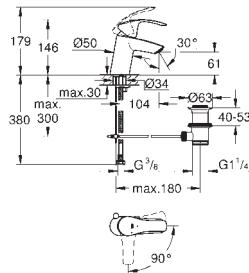

32 926 002

chrome

90.00

Eurosmart
Single-lever basin mixer 1/2"
S-Size

single hole installation
metal lever

GROHE SilkMove ES 35 mm ceramic cartridge
with energy saving function via cold start
adjustable flow rate limiter
with temperature limiter

GROHE StarLight chrome finish
GROHE EcoJoy mousseur 5.7 l/min
GROHE QuickFix rapid installation system
pop-up waste set 1 1/4"
flexible connection hoses

32 154 002

chrome

85.00

ditto, smooth body