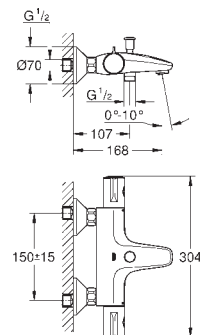

Grotherm 800

Thermostatic bath mixer 1/2"
wall mounted

GROHE StarLight chrome finish

GROHE TurboStat compact cartridge

with wax thermostatic element

GROHE SafeStop at 38°C

GROHE SafeStop Plus (optional) additional temperature limiter at 43° C

integrated mixed water shut off

automatic diverter: bath/shower

volume handle with **GROHE EcoButton** (economy button with individually adjustable economy stop)

ceramic headpart 1/2", 180°

shower bottom outlet 1/2"

adjustable mousseur

built-in non return valves

dirt strainers

protected against backflow

S-unions

metal escutcheon

min. recommended pressure 1.0 bar

GROHE EcoJoy technology for less water and perfect flow