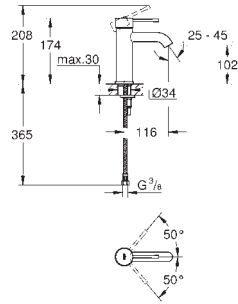

23 590 001 chrome 137.00
23 590 DC1 supersteel 187.00

Essence
Single-lever basin mixer 1/2"
S-Size
single hole installation
metal lever
GROHE SilkMove 28 mm ceramic cartridge with temperature limiter
GROHE StarLight chrome finish
GROHE EcoJoy mousseur 5.7 l/min
GROHE AquaGuide adjustable mousseur
GROHE QuickFix Plus installation system
smooth body
flexible connection hoses