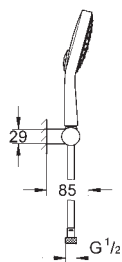

27 741 000

chrome

150.00

**Power&Soul Cosmopolitan 130
Wall holder set 4+ sprays**

consisting of:

Hand shower Power&Soul Cosmopolitan 130 (27 664 000)

wall shower holder, adjustable (27 055 000)

Silverflex shower hose 1750 mm (28 388 000)

GROHE EcoJoy 9,5 l/min flow limiter

GROHE DreamSpray perfect spray pattern

GROHE StarLight chrome finish

SpeedClean anti-lime system

Inner WaterGuide for a longer life

Twistfree to prevent hose from twisting

suitable for instantaneous heater

min. recommended pressure 1.0 bar

SHOWERS