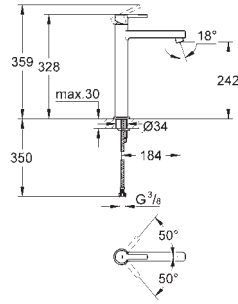

23 405 000 **chrome** 310.00

Lineare
Single-lever basin mixer 1/2"
XL-Size
single hole installation
metal lever
for free-standing basins
GROHE SilkMove 28 mm ceramic cartridge
temperature limiter
GROHE StarLight chrome finish
GROHE EcoJoy SpeedClean mousseur 5.7 l/min
GROHE QuickFix Plus installation system
smooth body
flexible connection hoses
min. recommended pressure 1.0 bar