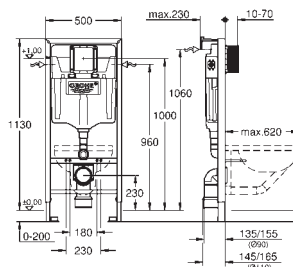

Rapid SL for WC flushing cistern GD 2
with small maintenance access
1.13 m installation height
for on-the-wall installations or studded walls
powder coated steel frame, self-supporting
for dry-cladding, completely pre-assembled
with fixed connections
for single or rail installation
quick adjustment, lockable
fixing material
TÜV approved
2 WC fixing bolts
fixing device for ceramic
WC ceramics with small bearing area (less than 205 mm)
require additional accessory 38 779 000
distance of fixing bolts 180/230 mm
outlet bend Ø 90 mm
depth adjustable
reducer Ø 90/110 mm
inlet and outlet connecting set
flushing cistern GD 2, 6 - 9 I
adjustment ex factory 6 l and 3 l
pneumatic discharge valve offering 3 modes of operation: dual flush or start/stop or single flush
water supply from left/right or back
low noise (group I acc. to German Noise Specification)
insulated against condensation
1/2" water supply connection including integrated angle valve and push fit flexible hose union
no tools required for the installation of the inspection shaft incl. protection during construction phase
for vertical or horizontal use
accessories for on-the-wall installation
WC set for noise protection
for mounting of small flush plates please order revision shaft 40 911 000 (sold separately)