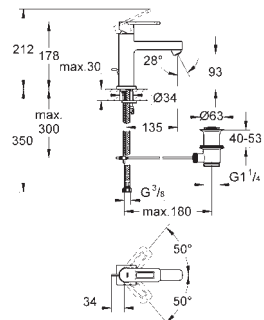

23 441 000 chrome 251.00

Quadra
Single-lever basin mixer 1/2"
M-Size
single hole installation
metal lever
GROHE SilkMove 28 mm ceramic cartridge
with temperature limiter
GROHE StarLight chrome finish
GROHE EcoJoy SpeedClean mousseur 5.7 l/min
GROHE QuickFix Plus installation system
pop-up waste set 1 1/4"
flexible connection hoses
min. recommended pressure 1.0 bar