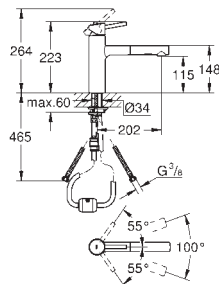

30 273 001 chrome 261.00
30 273 DC1 supersteel 354.00

Concetto
Single-lever sink mixer 1/2"
medium spout
single hole installation
GROHE StarLight finish
GROHE SilkMove 35 mm ceramic cartridge
pull-out dual spray control -
switches back and forth between
regular flow and spray
diverter: mousseur/**SpeedClean** shower jet
automatic return to mousseur
adjustable flow rate limiter
swivel cast spout
swivel area 100°
protected against backflow
integrated non-return valve
flexible connection hoses
rapid installation system