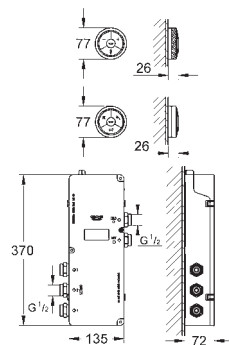

**F-digital
Digital Controller and digital diverter
for bath**

including digital thermostat unit

Digital Controller - intuitive multifunctional operating unit

- Wireless technology
- Temperature and flow control (temperature adjustable up to max. 46° C)
- Pause function
- Memory function

LED ring incl. warming-up function: visual feedback

when preferred temperature is reached

digital diverter for bath

- Diverter: head-, hand shower and bath spout
- LED-ring

Digital thermostat unit (concealed body)

- warm/cold supplies 1/2"
- 3 outlets 1/2" bath diverter

Default setting configurable during installation:

- automatic safety shut-off after 20 min
- GROHE SafeStop at 38°C

Transceiver unit for Digital Controller and Digital thermostat unit incl. cable 3 m

GROHE TurboStat digital controlled compact cartridge with wax thermoelement

GROHE StarLight chrome finish

GROHE EcoJoy technology for less water and perfect flow

requires:

built-in power supply 36 078 000 or

plug power supply 65 790 000

min. recommended pressure 1.0 bar

energy efficiency class illumination of control unit: not applicable