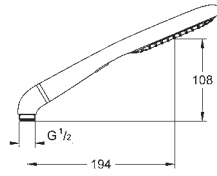

GROHE RAINSHOWER ECO

Ref. No.

Colour

Price netto (€)

27 274 000

chrome

108.00

Rainshower Eco 120
Hand shower 2 sprays

Rain, SmartRain
eco function (reduction of flow rate)
elbow adapter for the combination of
hand showers with shower sets

GROHE StarLight chrome finish
GROHE DreamSpray perfect spray pattern
SpeedClean anti-lime system
Inner WaterGuide for a longer life
suitable for instantaneous heater
min. recommended pressure 1.0 bar