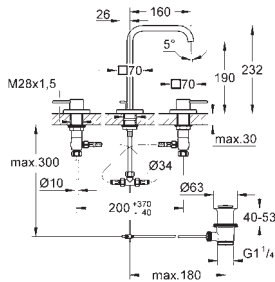

20 188 000 chrome 697.00

Allure
Three-hole basin mixer 1/2"
M-Size
with lever handles
metal escutcheon
ceramic headparts 1/2", 90°
GROHE StarLight chrome finish
flow limiter 8 l/min.
spout with mousseur
pressure-proof, flexible connection hoses
between spout and side valves
pop-up waste set 1 1/4"