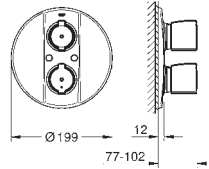

GROHE GROHTHERM 2000 SPECIAL

Ref. No. Colour Price netto (€)

19 417 000 chrome 391.00

Grohtherm 2000 Special
Thermostat with integrated 2-way diverter
for bath or shower with more than one outlet
set for final installation for, GROHE Rapido T 35 500 000
without concealed body
wing handles, made from metal
GROHE EcoJoy technology for less water and perfect flow
GROHE StarLight chrome finish
temperature scale handle with pre-adjustable
metal safety stop between 35°C and 43°C
easy thermal disinfection with optional
accessory handle 47 764 000
Aquadimmer with multiple function
shut off and flow control
diverter for 2 outlets
escutcheon- and shaft-sealing
metal escutcheon, covered coupling
GROHE ErgoPlus
GROHE SafetyPlus

35 500 000 chrome 231.00
GROHE Rapido T Universal thermostatic
mixer for concealed installation

19 418 000 chrome 308.00