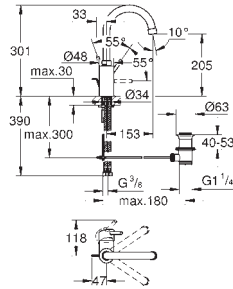

32 629 001 chrome 194.00

Concetto
Single-lever basin mixer 1/2"
L-Size
single hole installation
metal lever
covered lever fixing
GROHE SilkMove 35 mm ceramic cartridge
adjustable flow rate limiter
GROHE StarLight chrome finish
GROHE QuickFix installation system
mousseur
swivel tubular spout with stop limiter
pop-up waste set 1 1/4"
flexible connection hoses
min. recommended pressure 1.0 bar
optional temperature limiter ref. no. 46 375 000