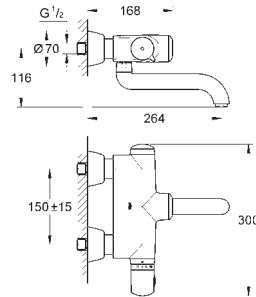

36 240 001 chrome 1,183.00
ditto, swivel cast spout 160 mm, projection 232 mm

36 407 001 chrome 289.00

Remote control

for all GROHE one eye infra-red products as of 06/2015 and GROHE Blue Home

monitoring

- consumption and usage data
- thermal disinfection cycles (infrared faucets)
- auto flush cycles (infrared faucets)
- cleaning mode cycles (GROHE Blue Home)
- filter and CO₂ capacity (GROHE Blue Home)

configuration

- cleaning mode on/off
- thermal disinfection (infrared faucets)
- detection range
- shut off delay (infrared faucets)
- auto flush (infrared faucets)
- filter capacity (GROHE Blue Home)

service

- send and save profile
- reset to factory or user settings
- filter capacity (GROHE Blue Home)
- demo mode
- error codes (GROHE Blue Home)

3 x 1.5 V AAA DC battery supply