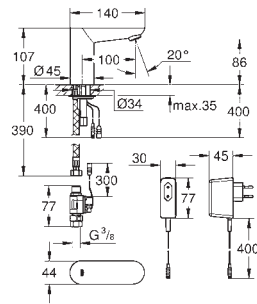

36 269 000

chrome

290.00

Euroeco Cosmopolitan E

Infra-red electronic basin tap 1/2" without mixing device

with infrared sensor for bi-directional communication
for monitoring, configuration and service purpose
for cold or premixed water

with plug transformer 100-230 V AC, 50-60 Hz, 6 V DC

GROHE EcoJoy mousseur 5.7 l/min

dirt strainers

external solenoid valve

rapid installation system

7 pre-set programs:

auto flush

thermal disinfection

cleaning mode

additional functions and precise settings

by remote control 36 407

CE approved

acoustic group I in accordance with DIN 4109

type of protection faucet IP 59K

min. recommended pressure 1.0 bar