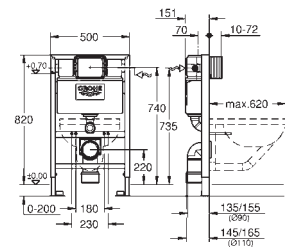

**Rapid SL for WC
with flushing cistern 6 - 9 l
0.82 m installation height**

for on-the-wall installations or studded walls
powder coated steel frame, self-supporting
for dry-cladding, completely pre-assembled
with fixed connections
for single or rail installation
quick adjustment, lockable
fixing material
TÜV approved
2 WC fixing bolts
fixing device for ceramic

distance of fixing bolts 180/230 mm
outlet bend Ø 90 mm
depth adjustable
reducer Ø 90/110 mm
inlet and outlet connecting set

flushing cistern 6 - 9 l

pneumatic discharge valve offering 3 modes of
operation: dual flush or start/stop or single flush
front or top actuation

water supply from left/right or back
low noise (group I acc. to
German Noise Specification)
insulated against condensation
1/2" water supply connection including
integrated angle valve and push fit
flexible hose union
Shortable inspection shaft incl. protection
during construction phase

**without accessories for on-the-wall installation
without wall plate/actuation**

GROHE EcoJoy technology for less water and perfect flow