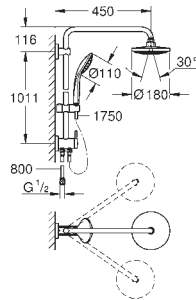

GROHE EUPHORIA SYSTEM

Ref. No.

Colour

Price netto (€)

27 421 001

chrome

469.00

Euphoria System 180 Shower system with diverter for wall mounting

consisting of:
horizontal swivable 450 mm shower arm
change between hand and head shower
by diverter
head shower Euphoria Cosmopolitan
(27 492 000), spray pattern: Rain
with ball joint, rotation angle $\pm 15^\circ$
hand shower Euphoria 110 Massage (27 239 000)
adjustable in height with gliding element
Silverflex shower hose 1750 mm (28 388 000)
Silverflex shower hose 800 mm
connection to water supply with 1/2"-thread of
the 800 mm shower hose to faucet / wall union
GROHE EcoJoy 9,5 l/min flow limiter
GROHE DreamSpray perfect spray pattern
GROHE StarLight chrome finish
SpeedClean anti-lime system
Twistfree to prevent hose from twisting
Inner WaterGuide for a longer life
suitable for instantaneous heaters
from 18 kW/h
minimum flow rate 7 l/min.
min. recommended pressure 1.0 bar