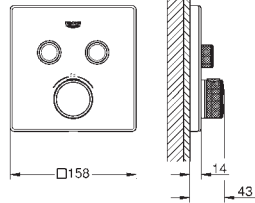

GROHE GROHTHERM SMARTCONTROL

Ref. No.

Colour

Price netto (€)

new

29 156 LSO

moon white

566.00

Grotherm SmartControl

Thermostat for concealed installation with 2 valves

set for final installation for
GROHE Rapido SmartBox 35 600 000
metal wall escutcheon with **GROHE QuickFix**
(covered escutcheon and shaft sealing, covered
fixing), retroactively 6° adjustable

GROHE StarLight finish

SmartControl push for ON-OFF, turn for volume
adjustment from EcoJoy to Full Flow
exchangeable symbols

GROHE TurboStat compact cartridge

with wax thermoelement

GROHE SafeStop at 38°C

GROHE SafeStop Plus (optional) additional
temperature limiter at 43° C

built-in non return valves and dirt strainers
multiple outlets can be run simultaneously

face-plate in moon white

without roughing-in-set

flow performance:

outlet B = 24 l/min

outlet C = 26 l/min

new

29 157 LSO

moon white

602.00