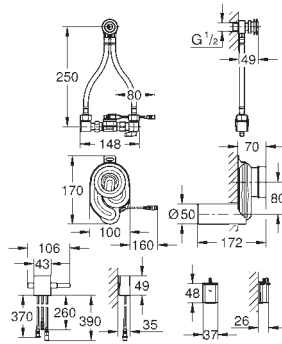

**Temperature sensor for urinal
6 V lithium-battery, type CR-P2**

with water connection set and stop valve

siphon with temperature sensor
cartridge with solenoid valve
and dirt strainer

flow pressure min 0.5 bar
operating pressure max 10 bar

7 pre-set programs:

auto flush
cleaning mode
pre-flush on/off
CE approved

only for certain urinal ceramics, check online TPI