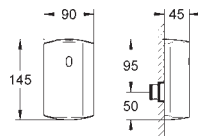

Tectron

Retro-fit unit

with infrared sensor for bi-directional communication for monitoring, configuration and service purpose

6 V lithium-battery, type CR-P2

battery lifetime: approx. 7 years (150 actuations a day)

exposed installation

for concealed urinal flush valve 37 017

and DAL 509

metal housing 145 x 90 x 45 mm

solenoid valve with dirt strainer

multistage battery status display

7 pre-set programs:

auto flush

cleaning mode

pre-flush on/off

additional functions and precise settings

by remote control 36 407

adjustable flow time by hand or remote

CE approved

37 338 000

chrome

124.00