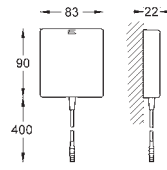

GROHE EUROSMART COSMOPOLITAN E

Ref. No.

Colour

Price netto (€)

36 338 000

chrome

89.00

Switch-mode power supply

for one eye infra-red wash basin mixer
switch-mode power supply with operating
voltage 100-230 V AC, 50 - 60 Hz
for concealed socket with cover and strain relief