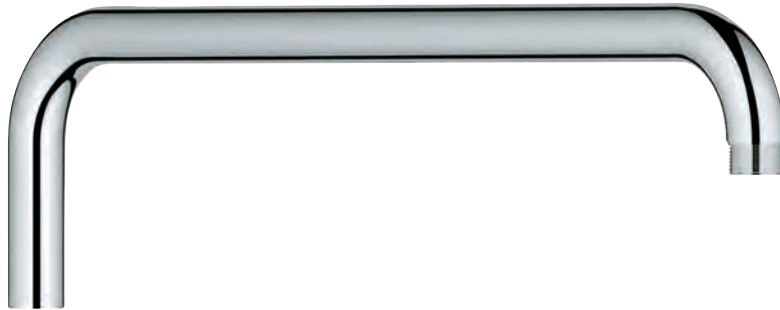

GROHE SHOWER SYSTEM ACCESSORIES