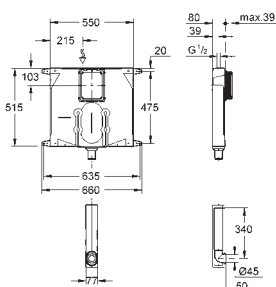

38 863 000

chrome

106.00

Flushing cistern for WC 80 mm

6 l flush
with small maintenance access
pneumatic discharge valve offering 3 modes of operation: dual flush or start/stop or single flush
water supply connection from top
low noise (group I acc. to German Noise Specification)
with plaster base coating made of vinyl fleece
with push fit flexible hose union
angle valve 1/2"
Shortable inspection shaft incl. protection during construction phase,
for vertical use
fixing brackets
without wall plate/actuation
GROHE EcoJoy technology for less water and perfect flow