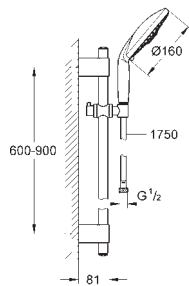

28 770 001 chrome 214.00

Rainshower Classic 160
Shower rail set 4 sprays
consisting of:
hand shower Classic (28 765 000)
shower rail, 900 mm (28 819)
with wall holders made of metal
Silverflex shower hose 1750 mm (28 388 000)
GROHE StarLight chrome finish
GROHE QuickFix Plus adjustable distance between brackets
for adaption to existing drilling holes
Inner WaterGuide for a longer life
Twistfree to prevent hose from twisting