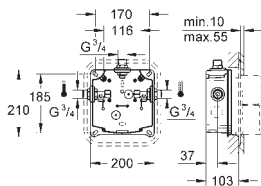

36 014 000 chrome 180.00

Eurodisc SE
Concealed mounting box 1/2"
wall installation
suitable for final installation set
36 247
elastomere installation box
installation depth adjustable
2 stop valves
type of protection IP 69K
GROHE EcoJoy technology for less water and perfect flow
(in connection with 36 247)