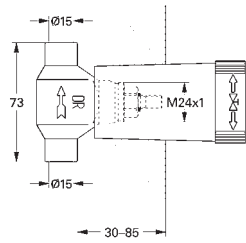

29 801 000 chrome 23.00

Concealed stop-valve, 1/2"
pre-assembled headpart 1/2"
short spindle, protection sleeve
soldered connection Ø15 mm
DR-brass

29 803 000 chrome 38.00

ditto, soldered connection Ø 18 mm

29 804 000 chrome 41.00

ditto, soldered connection Ø 22 mm

29 811 000 chrome 26.00

ditto, 1/2", pre-assembled headpart 1/2", thread union 1/2"

22 012 000 chrome 44.00

**Eurocube
Angle valve 1/2"**
wall connection 1/2"
outlet thread 3/8"
Cartridge headpart
metal handle
marking: neutral
metal push-on escutcheon