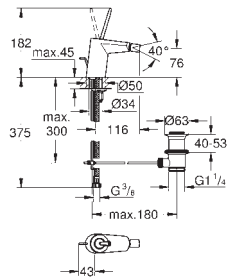

24 036 000 **chrome** **193.00**
24 036 LS0 **moon white/chrome** **251.00**

Eurodisc Joy
Single-lever bidet mixer 1/2"
S-Size
single hole installation
metal lever
GROHE FeatherControl Joystick cartridge
GROHE StarLight chrome finish
GROHE EcoJoy ball-joint mousseur 5.7 l/min
GROHE QuickFix Plus installation system
pop-up waste set 1 1/4"
flexible connection hoses