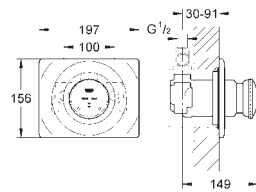

36 121 000

chrome

528.00

Contromix Surf
Self-closing shower mixer 1/2"
with mixture
GROHE StarLight chrome finish
GROHE EcoJoy technology for less water and perfect flow
economy stop function
temperature limiter
flow time adjustable
5-40 sec.
escutcheon, plastic chromed
escutcheon- and shaft-sealing
non-return valve
dirt strainers
set for final installation for 36 122
without concealed body
min. recommended pressure 1.5 bar