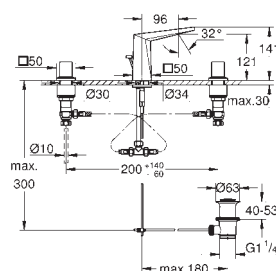

20 342 000 chrome 642.00

Allure Brilliant
Three-hole basin mixer 1/2"
S-Size
ceramic headparts 1/2", 90°
GROHE StarLight chrome finish
GROHE EcoJoy 5.0 l/min. flow limiter
low spout with integrated mousseur
pop-up waste set 1 1/4"
pressure-proof, flexible connection hoses
between spout and side valves
min. recommended pressure 1.0 bar