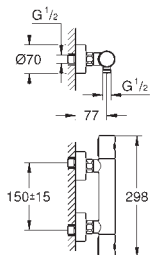

GROHE GROHTHERM 1000 COSMOPOLITAN M

Ref. No.

Colour

Price netto (€)

34 065 002
34 065 DC2

chrome
supersteel

247.00
291.00

Grohtherm 1000 Cosmopolitan M Thermostatic shower mixer 1/2"

wall mounted

GROHE StarLight chrome finish

GROHE MetalGrip ergonomically shaped metal handles

GROHE SafeStop at 38°C

GROHE SafeStop Plus (optional) additional
temperature limiter at 43° C

GROHE TurboStat compact cartridge

with wax thermoelement

integrated mixed water shut off

volume handle with **GROHE EcoButton** (economy

button with individually adjustable economy stop)

ceramic headpart 1/2", 180°

shower bottom outlet 1/2"

built-in non return valves

dirt strainers

protected against backflow

S-unions

metal escutcheon

min. recommended pressure 1.0 bar

GROHE EcoJoy technology for less water and perfect flow

34 215 002

chrome

290.00

Grohtherm 1000 Cosmopolitan M Thermostatic bath mixer 1/2"

wall mounted

GROHE StarLight chrome finish

GROHE MetalGrip ergonomically shaped metal handles

GROHE SafeStop at 38°C

GROHE SafeStop Plus (optional) additional
temperature limiter at 43° C

GROHE TurboStat compact cartridge

with wax thermoelement

integrated mixed water shut off

automatic diverter: bath/shower

volume handle with **GROHE EcoButton** (economy

button with individually adjustable economy stop)

ceramic headpart 1/2", 180°

shower bottom outlet 1/2"

mousseur

built-in non return valves

dirt strainers

protected against backflow

S-unions

metal escutcheon

min. recommended pressure 1.0 bar

GROHE EcoJoy technology for less water and perfect flow