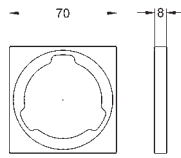

GROHE SHOWER SYSTEM ACCESSORIES

Ref. No.

Colour

Price netto (€)

27 617 000

chrome

*

Compensation disc
for Rainshower F-Series shower systems
27 469 000 und 27 569 000 (cube brackets)
GROHE StarLight chrome finish