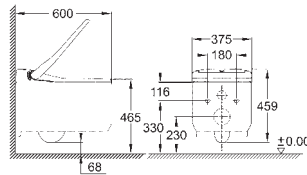

GROHE Hygiene GROHE antibacterial glazing (SIAA Kokin Japanese standard compliant) and anti stick coating ceramic appliance with Aquaceramics technology

GROHE power flush: rimless wash down jet WC with **GROHE Triple Vortex** flushing technology

GROHE Skin Clean:

- 2 dedicated adjustable spray arms (1 for rear spray, 1 for lady spray)
- separate water way for lady spray
- oscillating spray (automatic forward and reverse motion of the spray)
- pulsating spray for massage
- adjustable spray intensity
- automatic pre- and post-rinsing of spray nozzle with fresh water
- integrated instant heater provides unlimited warm water
- adjustable temperature

Other function

warm air dryer with adjustable temperature

odor extraction with filter

Duroplast WC seat and lid with automatic opening/close function

infra-red user detection

seat control panel operation

power switch

inside bowl night light

hidden water supply and power supply connections

remote control

smart phone app for iOS

includes:

noise protection sheet, mounting bases and washers

manual remote controller with wall-mounted holder

active carbon filter for odour absorption

water supply connection set for concealed cistern

nozzle guard

cable with system plug on device

pressure 0.05 - 1 MPa (0.5 - 10 bar)

nominal voltage 220-240 V AC

main frequency 50-60 Hz

type of protection IPX4

complies with

EN 1717

CE approved