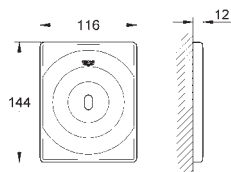

GROHE ELECTRONIC ACTUATIONS FOR URINAL

Ref. No.

Colour

Price netto (€)

37 336 001

chrome

513.00

Tectron Surf

Infra-red electronic for Urinal

with infrared sensor for bi-directional communication for monitoring, configuration and service purpose with transformer 100-230 V AC, 50-60 Hz, 6 V DC cartridge with solenoid valve and dirt strainer
front plate 116 x 144 mm
flow pressure min 0.5 bar
operating pressure max 10 bar
infra-red control
7 pre-set programs:
auto flush
cleaning mode
pre-flush on/off
additional functions and precise settings
by remote control 36 407
adjustable flow time by hand or remote
set for final installation
for Rapido U
CE approved

37 337 001

chrome

513.00