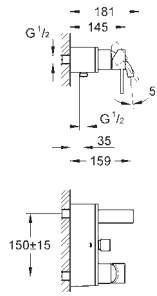

GROHE ALLURE

Ref. No. Colour Price netto (€)

32 826 000 **chrome** **911.00**

Allure
Single-lever bath mixer 1/2"
wall mounted
GROHE SilkMove 46 mm ceramic cartridge
GROHE StarLight chrome finish
GROHE QuickFix system
adjustable flow rate limiter
automatic diverter: bath/shower
mousseur
integrated non-return valve in the shower outlet 1/2"
flat wall installation with covered unions
protected against backflow