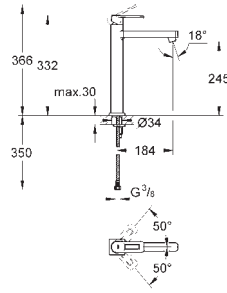

23 404 000 chrome 310.00

Quadra
Single-lever basin mixer 1/2"
XL-Size
single hole installation
for free-standing basins
metal lever
GROHE SilkMove 28 mm ceramic cartridge
temperature limiter
GROHE StarLight chrome finish
GROHE EcoJoy SpeedClean mousseur 5.7 l/min
GROHE QuickFix Plus installation system
smooth body
flexible connection hoses
min. recommended pressure 1.0 bar