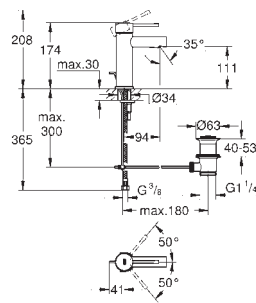

32 898 001 chrome 142.00

Essence New
Single-lever basin mixer 1/2"
S-Size
single hole installation
metal lever
GROHE SilkMove 28 mm ceramic cartridge with temperature limiter
GROHE StarLight chrome finish
GROHE EcoJoy mousseur 5.7 l/min
GROHE QuickFix Plus installation system
pop-up waste set 1 1/4"
flexible connection hoses
min. recommended pressure 1.0 bar