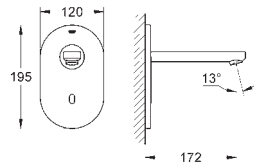

36 273 000

chrome

355.00

Euroeco Cosmopolitan E

Infra-red electronic wall basin tap without mixing device

with infrared sensor for bi-directional communication for monitoring, configuration and service purpose for cold or premixed water

with transformer 100-230 V AC, 50-60 Hz, 6 V DC

chrome spout

projection 172 mm

7 pre-set programs:

auto flush

thermal disinfection

cleaning mode

additional functions and precise settings

by remote control 36 407

set for final installation for concealed

fitting box

36 336 000/36 337 000

CE approved

acoustic group I in accordance with DIN 4109