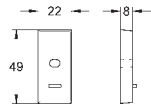

GROHE SHOWER ACCESSORIES

Ref. No.

Colour

Price netto (€)

45 914 XE0

gray night time

12.00

Compensation disc