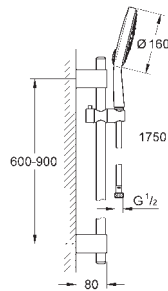

GROHE POWER&SOUL COSMOPOLITAN

Ref. No.

Colour

Price netto (€)

27 746 000

chrome

221.00

**Power&Soul Cosmopolitan 160
Shower rail set 4+ sprays**

consisting of:

Hand shower Power&Soul Cosmopolitan 160 (27 668 000)

shower rail, 900 mm (27 785 000)

with wall holders made of metal

Silverflex shower hose 1750 mm (28 388 000)

GROHE EcoJoy 9,5 l/min flow limiter

GROHE CoolTouch

GROHE DreamSpray perfect spray pattern

GROHE StarLight chrome finish

GROHE QuickFix Plus adjustable distance between brackets

for adaption to existing drilling holes

SpeedClean anti-lime system

Inner WaterGuide for a longer life

Twistfree to prevent hose from twisting

suitable for instantaneous heater