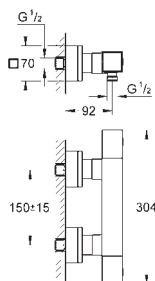

removable for easy cleaning

da Vinci satin white finish

min. recommended pressure 1.0 bar

GROHE EcoJoy technology for less water and perfect flow

34 488 000

chrome

344.00

Grotherm Cube