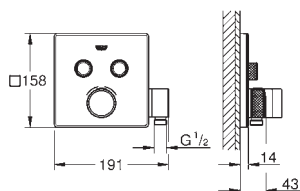

Grotherm SmartControl
Thermostat for concealed installation
with 2 valves and integrated shower holder
set for final installation for
GROHE Rapido SmartBox 35 600 000
metal wall escutcheon with **GROHE QuickFix**
(covered escutcheon and shaft sealing, covered
fixing), retroactively 6° adjustable
GROHE StarLight chrome finish
SmartControl push for ON-OFF, turn for volume
adjustment from EcoJoy to Full Flow, exchangeable symbols
GROHE TurboStat compact cartridge
with wax thermoelement
GROHE SafeStop at 38°C
GROHE SafeStop Plus (optional) additional
temperature limiter at 43° C
built-in non return valves and dirt strainers
multiple outlets can be run simultaneously
integrated shower union with shower outlet 1/2"
without roughing-in-set
flow performance:
outlet B = 24 l/min
hand shower = 12 l/min