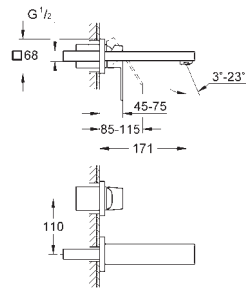

19 895 000 chrome 251.00

Eurocube
Two-hole basin mixer
S-Size
wall mounted
set for final installation for
concealed body 23 200 000
without concealed body
metal escutcheon
metal lever
GROHE StarLight chrome finish
GROHE AquaGuide adjustable mousseur
centre distance 110 mm
projection 171 mm
min. recommended pressure 1.0 bar

23 447 000 chrome 263.00
ditto, projection 231 mm