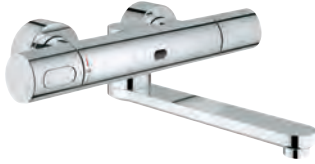

GROHE EUROSMART COSMOPOLITAN E

Ref. No.

Colour

Price netto (€)

36 332 000

chrome

798.00

Eurosmart Cosmopolitan E

Infra-red electronic wall basin mixer with thermostatic temperature control

with infrared sensor for bi-directional communication for monitoring, configuration and service purpose

6 V lithium-battery, type CR-P2

battery lifetime: approx. 7 years (150 actuations a day)

3 modi to start mixer: hand-hand, hand-body or body-body reflection

laminar mousseur 9 l/min

non-return valve

dirt strainers

temperature scale handle with

GROHE SafeStop at 38°C

swivel cast spout

219 mm

projection 287 mm

swivel range stop at 130°, lockable

multistage battery status display

7 pre-set programs:

auto flush

thermal disinfection

cleaning mode

additional functions and precise settings

by remote control 36 407

CE approved

acoustic group I in accordance with DIN 4109