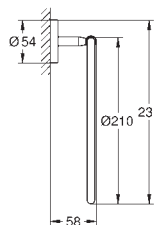

40 372 001 chrome 8.00

Essentials Crystal glass
material: glass
fits in the following holders:
Essentials (40 369)
Essentials Cube (40 508)
Bau Cosmopolitan (40 585)
Essentials Authentic (40 652)

new

40 460 001 chrome 20.00

BauCosmopolitan Towel ring
material: metal
concealed fastening
GROHE StarLight chrome finish

new