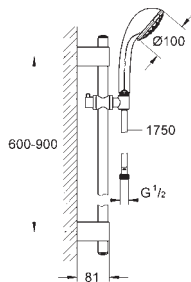

28 941 001 chrome 239.00

Relexa 100 Five
Shower rail set 5 sprays
consisting of:
hand shower Relexa 100 Five (28 796)
shower rail, 900 mm (28 819)
with wall holders made of metal
Rotaflex shower hose 1.750 mm (28 410 000)
GROHE DreamSpray perfect spray pattern
GROHE StarLight chrome finish
GROHE QuickFix Plus adjustable distance between brackets
for adaption to existing drilling holes
SpeedClean anti-lime system
Inner WaterGuide for a longer life
Twistfree to prevent hose from twisting