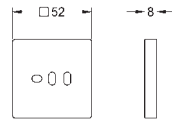

27 933 000

chrome

85.00

**Euphoria Cube
Compensation disc**
for Euphoria Cube shower systems (Cube brackets)
GROHE StarLight chrome finish

26 362 LN0

white

26.00

GROHE EasyReach tray
for Euphoria and New Tempesta shower systems with thermostat
centre distance 150 mm