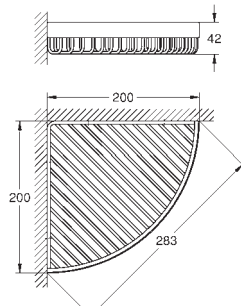

40 809 000

chrome

146.00

**Selection Cube
Corner shelf**
material: metal
for corner installation
GROHE StarLight finish

new