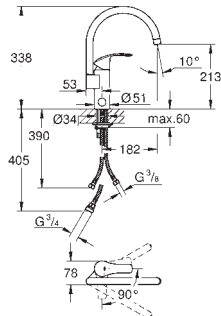

33 490 002 **chrome** **158.00**

Eurosmart
Single-lever sink mixer 1/2"
integrated stop valve
high spout
single hole installation
GROHE StarLight finish
GROHE SilkMove ES 35 mm ceramic cartridge
with energy saving function via cold start
mousseur
adjustable flow rate limiter
swivel tubular spout
adjustable swivel area 0° / 150° / 360°
flexible connection hoses
rapid installation system

new