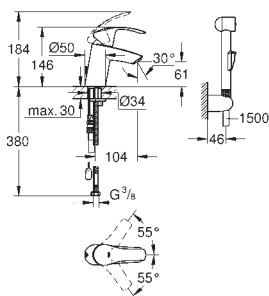

23 124 002 chrome 151.00

Eurosmart
Single-lever basin mixer 1/2"
S-Size
single hole installation
metal lever
GROHE SilkMove 35 mm ceramic cartridge
adjustable flow rate limiter
with temperature limiter
GROHE StarLight chrome finish
GROHE EcoJoy mousseur 5.7 l/min
retractable chain
GROHE QuickFix rapid installation system
flexible connection hoses
with shower set consisting of:
hand shower with integrated diverter
wall shower holder
shower hose