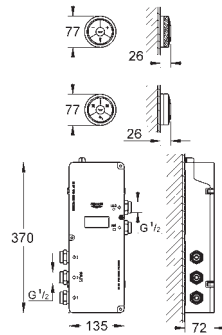

GROHE VERIS F-DIGITAL

Ref. No.

Colour

Price netto (€)

36 295 000

chrome

1,365.00

F-digital Digital Controller and digital diverter for shower

including digital thermostat unit
Digital Controller - intuitive multifunctional operating unit

- Wireless technology
- Temperature and flow control
- Pause function
- Memory function

- LED ring incl. warming-up function: visual feedback when preferred temperature is reached

Digital diverter for shower

- Diverter: head-, hand shower and bath spout
- LED-ring

Digital thermostat unit (concealed body)

- warm/cold supplies 1/2"
- 3 outlets 1/2" shower diverter

Default setting configurable during installation:

- automatic safety shut-off after 20 min
- GROHE SafeStop at 38°C

Transceiver unit for Digital Controller and Digital thermostat unit incl. cable 3 m

GROHE TurboStat digital controlled compact cartridge with wax thermoelement

GROHE StarLight chrome finish

GROHE EcoJoy technology for less water and perfect flow

requires:
built-in power supply 36 078 000 or
plug power supply 65 790 000
min. recommended pressure 1.0 bar
energy efficiency class illumination of control unit: not applicable

36 292 000

chrome

1,105.00