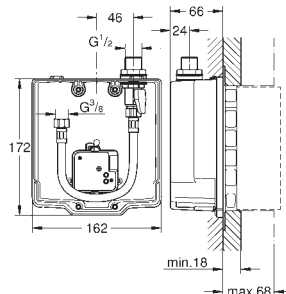

36 337 000 chrome 105.00

**Euroeco Cosmopolitan E
Concealed mounting box**
wall installation
for installation with pre-mixed or cold water
suitable for IR-sets for final installation
stop valve
connection housing for power supply
suitable for
36 273 000, 36 335 SD0, 36 334 SD0, 36 411 000