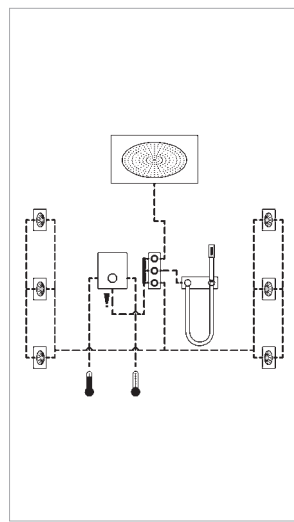

GROHTHERM F MAXIMUM FLEXIBILITY FOR THE INDIVIDUAL GROHE SPA EXPERIENCE

The Advantages

- Consistent Design – high quality workmanship with solid metal handles and wall plates
- Perfect match with GROHE Rainshower F showers, GROHE Allure faucets and GROHE Cosmopolitan style ranges
- Modular sized controls allow for custom made layouts for shower & bath/shower
- Maximum flexibility – controls 3 or more Showers
- GROHE Rapido behind the wall system for easy and safe installation – all build-in parts with installation box, lugs for easy fixation, markings for aligned positioning, acoustic insulation and gasket for sealing

INSTALLATION EXAMPLES

Version 1: central thermostat