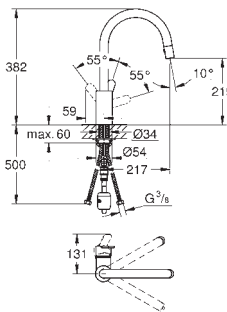

31 482 002

chrome

232.00

Eurostyle Cosmopolitan
Single-lever sink mixer 1/2"
single hole installation
high spout
GROHE StarLight finish
GROHE SilkMove 35 mm ceramic cartridge
pull-out mousseur spray
diverter: mousseur/SpeedClean shower jet
automatic return to mousseur
adjustable flow rate limiter
swivel tubular spout
swivel area 360°
protected against backflow
flexible connection hoses
rapid installation system