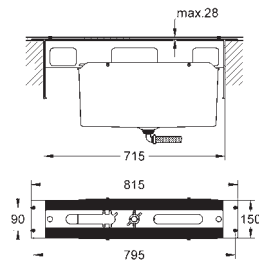

4/5-hole bath combination (optional)

baseframe for installation under tiled surround

consisting of:

base frame

drainage box with integrated outlet for splash water

45 388 000

chrome

101.00

Supporting legs for baseframe