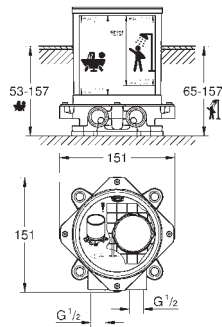

45 984 001 **chrome** **418.00**

Rough-in set 1/2"
for floor-mounted bath mixers/spouts and shower mixers
without finishing trim set
installation plate with 360° horizontal and 3° vertical adjustment
installation depth 53-157 mm for bath mixers/
spouts, depth compensation 104 mm
installation depth 65-157 mm for shower
mixers, depth compensation 92 mm
two 1/2" female connections (hot/cold supplies)
flushing plug
acoustic isolation mat
gasket
fixing material