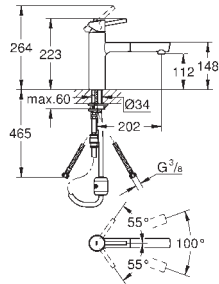

31 129 001 chrome 238.00
31 129 DC1 supersteel 310.00

Concetto
Single-lever sink mixer 1/2"
medium spout
single hole installation
GROHE StarLight finish
GROHE SilkMove 35 mm ceramic cartridge
pull out mousseur
adjustable flow rate limiter
swivel cast spout
swivel area 100°
protected against backflow
flexible connection hoses
rapid installation system
min. recommended pressure 1.0 bar