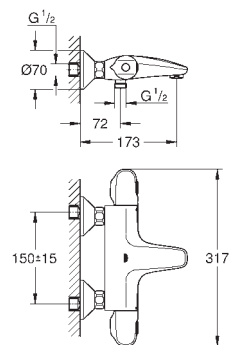

Grohtherm 1000
Thermostatic bath mixer 1/2"
wall mounted
GROHE CoolTouch safety housing
GROHE StarLight chrome finish
GROHE MetalGrip ergonomically shaped metal handles
GROHE SafeStop at 38°C
GROHE SafeStop Plus (optional) additional temperature limiter at 43° C
GROHE TurboStat compact cartridge with wax thermoelement
integrated mixed water shut off
GROHE AquaDimmer Eco with multiple function:
- integrated GROHE EcoButton (economy button with economy stop for shower)
- flow control
- diverter: bath/shower
shower bottom outlet 1/2"
mousseur
built-in non return valves
dirt strainers
protected against backflow
S-unions
metal escutcheon
min. recommended pressure 1.0 bar
GROHE EcoJoy technology for less water and perfect flow