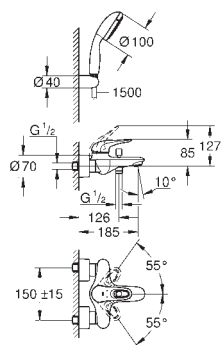

Ref. No. Colour Price netto (€)

33 592 003 **chrome** **174.00**

Eurostyle
Single-lever bath mixer 1/2"
wall mounted
loop metal lever
GROHE SilkMove 35 mm ceramic cartridge
with temperature limiter
GROHE StarLight chrome finish
adjustable flow rate limiter
automatic diverter: bath/shower
mousseur
shower outlet 1/2" with integrated non-return valve
covered S-unions
metal wall escutcheons
protected against backflow
with shower set Tempesta
consisting of:
hand shower New Tempesta 100, 2 sprays, 9.5 l/min (26 161 000)
wall shower holder (28 605 000)
Relexaflex hose 1500 mm 1/2" x 1/2" (28 151 000)