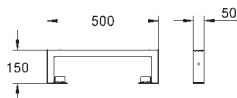

38 629 000

chrome

50.00

Rapid SL extension

for floor constructions from 200 up to 350 mm
fixing material
not suitable for project elements