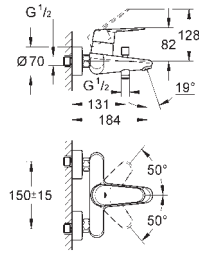

GROHE EURODISC COSMOPOLITAN

Ref. No. Colour Price netto (€)

33 390 002 **chrome** **194.00**

Eurodisc Cosmopolitan
Single-lever bath mixer 1/2"
wall mounted
metal lever
GROHE SilkMove 46 mm ceramic cartridge
GROHE StarLight chrome finish
adjustable flow rate limiter
adjustable minimum flow rate
approx. 2.5 l/min
automatic diverter: bath/shower
mousseur
integrated non-return valve in the shower outlet 1/2"
S-unions
protected against backflow
optional temperature limiter ref. no. 46 308 000
acoustic group I in accordance with DIN 4109