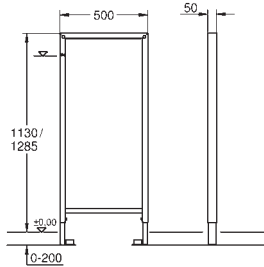

38 548 001

chrome

117.00

Rapid SL empty element
1.13 m installation height

for the installation of fitting holders
or to cover the distance between
two elements (60 - 170 cm)
for installation back to back with free-standing
elements
TÜV approved
without accessories for on-the-wall installation

38 629 000

chrome

50.00

Rapid SL extension

for floor constructions from 200 up to 350 mm
fixing material
not suitable for project elements