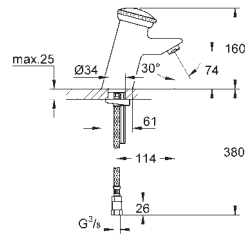

GROHE CONTROMIX

Ref. No.

Colour

Price netto (€)

36 109 000

chrome

467.00

Contromix Public
Self-closing basin mixer 1/2"
with mixing device
GROHE StarLight chrome finish
economy stop function
temperature limiter
flow time adjustable
5-40 sec.
flexible connection hoses
non-return valve
dirt strainer
min. recommended pressure 1.2 bar