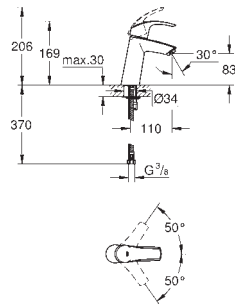

23 324 001 **chrome** **98.00**

Eurosmart
Single-lever basin mixer 1/2"
M-Size
single hole installation
metal lever
GROHE SilkMove 28 mm ceramic cartridge
with temperature limiter
GROHE StarLight chrome finish
GROHE EcoJoy mousseur 5.7 l/min
GROHE QuickFix rapid installation system
smooth body
flexible connection hoses