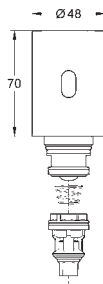

Tectron retro-fit unit 1/2"

with infrared sensor for bi-directional communication for monitoring, configuration and service purpose

6 V lithium-battery, type CR-P2

battery lifetime: approx. 7 years (150 actuations a day)

metal housing

exposed installation

for urinal flush valve 37 339 000 and variants

flow pressure min 0.5 bar

operating pressure max 10 bar

with piston

multistage battery status display

7 pre-set programs:

auto flush

cleaning mode

pre-flush on/off

additional functions and precise settings

by remote control 36 407

adjustable flow time by hand or remote

CE approved