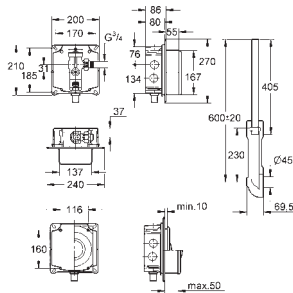

37 157 000

chrome

220.00

Flush valve for WC
concealed installation
3/4"

stop valve

6 - 14 l adjustable

for **low pressure**

for wash-down and wash-out bowls

flow pressure range from 0.6 - 3.0 bar

(min. static pressure 1.5 bar)

with flow rate adjustment

box for concealed installation with
flush elbow

flush pipe adjustable in length

without wall plate/actuation

volume needed: 1.6 l/sec