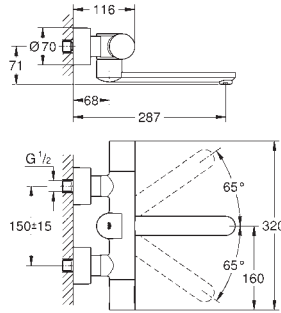

GROHE EUROSMART COSMOPOLITAN E

Ref. No.

Colour

Price netto (€)

36 332 000

chrome

798.00

Eurosmart Cosmopolitan E

Infra-red electronic wall basin mixer with thermostatic temperature control

with infrared sensor for bi-directional communication for monitoring, configuration and service purpose

6 V lithium-battery, type CR-P2

battery lifetime: approx. 7 years (150 actuations a day)

3 modi to start mixer: hand-hand, hand-body or body-body reflection

laminar mousseur 9 l/min

non-return valve

dirt strainers

temperature scale handle with

GROHE SafeStop at 38°C

swivel cast spout

219 mm

projection 287 mm

swivel range stop at 130°, lockable

multistage battery status display

7 pre-set programs:

auto flush

thermal disinfection

cleaning mode

additional functions and precise settings

by remote control 36 407

CE approved

acoustic group I in accordance with DIN 4109