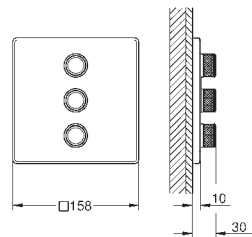

Grotherm SmartControl

Triple volume control trim

set for final installation for GROHE Rapido SmartBox 35 600 000/35 601 000 metal wall escutcheon with **GROHE QuickFix** (covered escutcheon and shaft sealing, covered fixing), retroactively 6° adjustable
GROHE StarLight chrome finish
SmartControl push for ON-OFF, turn for volume adjustment from EcoJoy to Full Flow, exchangeable symbols
multiple outlets can be run simultaneously without roughing-in-set
flow performance:
outlet D = 28 l/min
outlet E = 28 l/min
outlet A = 28 l/min
outlet D+E+A = 65 l/min

new

29 153 LS0

moon white

529.00