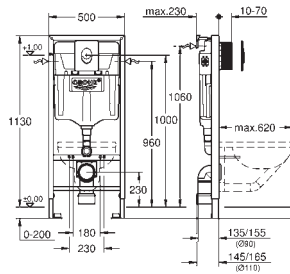

GROHE RAPID SL FOR WC

Ref. No.

Colour

Price netto (€)

38 722 001

alpine white

261.00

Rapid SL 3-in-1 set for WC flushing cistern GD 2

with small maintenance access

1.13 m installation height

for on-the-wall installations or studded walls
powder coated steel frame, self-supporting
for dry-cladding, completely pre-assembled
with fixed connections
for single or rail installation
quick adjustment, lockable
fixing material
TÜV approved

2 WC fixing bolts

fixing device for ceramic

WC ceramics with small bearing area (less than 205 mm)

require additional accessory 38 779 000

distance of fixing bolts 180/230 mm

outlet bend Ø 90 mm, depth adjustable

reducer Ø 90/110 mm

inlet and outlet connecting set

flushing cistern GD 2, 6 - 9 I

adjustment ex factory 6 l and 3 l

pneumatic discharge valve offering 3 modes of operation: dual flush or start/stop or single flush

water supply from left/right or back

low noise (group I acc. to

German Noise Specification)

insulated against condensation

1/2" water supply connection including

integrated angle valve and push fit

flexible hose union

no tools required for the installation

of the inspection shaft incl. protection

during construction phase

for vertical or horizontal use

accessories for on-the-wall installation

including wall plate Skate Air

for dual flush or start & stop actuation

vertical installation, 156 x 197 mm

alpine white, made of ABS

38 772 001

chrome

302.00