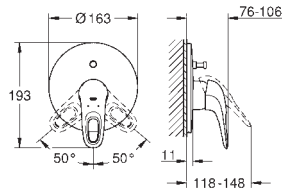

GROHE EUROSTYLE

Ref. No. Colour Price netto (€)

19 506 003
19 506 LS3

chrome
moon white/chrome

137.00
177.00

Eurostyle
Single-lever bath mixer
set for final installation for
35 501 000
without concealed body
GROHE StarLight chrome finish
GROHE QuickFix covered fixation
automatic diverter: bath/shower
escutcheon- and shaft-sealing
metal wall escutcheon

35 501 000
**GROHE Rapido E Universal single-lever
mixer for concealed installation**

chrome

97.00