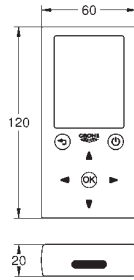

GROHE ESSENCE E

Ref. No.

Colour

Price netto (€)

36 407 001

chrome

289.00

Remote control