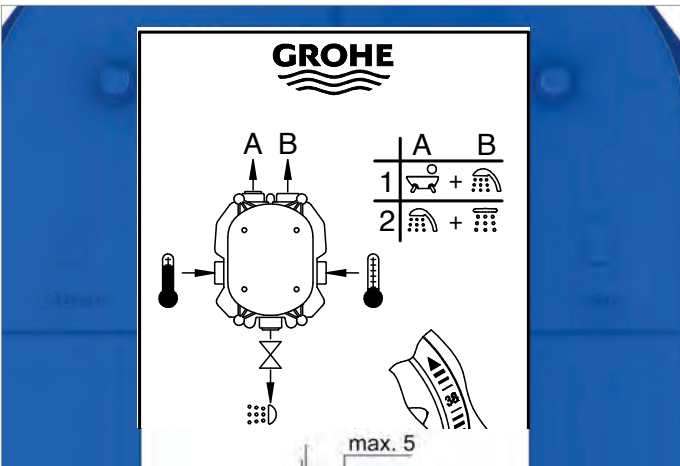

Ultra-flat design for universal installation. With a fitting depth of just 70 mm, GROHE Rapido fits into any wall, not something that can be said of all our competitors' products. Whether a new build or a refurbishment, wet conditions or with dry cladding, GROHE Rapido provides the perfect solution for every scenario.

Installed quickly and safely. Fitting box, mixer body and mixing cartridge form a compact unit. Assembly and 100% testing in the factory ensure a lifetime of trouble-free operation with no leaks.