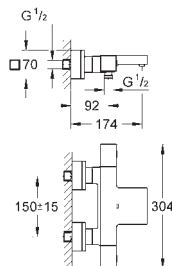

GROHE GROHTHERM CUBE

Ref. No.

Colour

Price netto (€)

THERMOSTATS

34 497 000

chrome

451.00

Grotherm Cube
Thermostatic bath mixer 1/2"
wall mounted
GROHE StarLight chrome finish
GROHE SafeStop at 38°C
GROHE SafeStop Plus (optional) additional temperature limiter at 43° C
GROHE TurboStat compact cartridge with wax thermoelement integrated mixed water shut off
GROHE AquaDimmer Eco with multiple function:
- integrated GROHE EcoButton (economy button with economy stop for shower)
- flow control
- diverter: bath/shower
shower bottom outlet 1/2"
GROHE XL Waterfall
flow strainer
built-in non return valves
dirt strainers
protected against backflow
covered S-unions
GROHE EcoJoy technology for less water and perfect flow

19 959 000

chrome

291.00