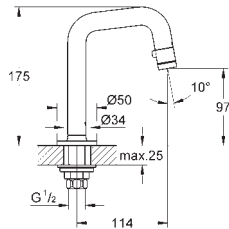

20 202 000 **chrome** **107.00**
Universal pillar tap DN15
7°-spout
Flow rate: 6l/min at 3 bar flow pressure
Flow-Stop mousseur
ceramic headpart
union nut 1/2"
with 10.5 mm drilling
GROHE StarLight chrome finish
projection 114 mm