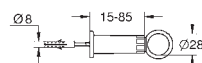

37 132 000 **chrome** **17.00**

Fixing device
hidden fixing screws
for flush pipes Ø 28 mm
for distance to the wall from 15 - 85 mm