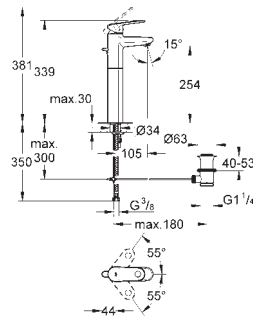

32 618 002

chrome

249.00

Europlus
Single-lever basin mixer 1/2"
XL-Size

single hole installation
metal lever

for free-standing basins

GROHE SilkMove 35 mm ceramic cartridge

adjustable flow rate limiter

adjustable minimum flow rate

approx. 2.5 l/min

temperature limiter

GROHE StarLight chrome finish

GROHE QuickFixPlus installation

system with centering support

SpeedClean mousseur

pop-up waste set 1 1/4"

flexible connection hoses

certificate applied for