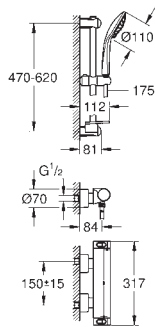

34 195 001 chrome 339.00

Grotherm 2000
Thermostatic shower mixer 1/2" with shower set
consisting of
Grotherm 2000 thermostat shower mixer
(34 169)
Euphoria 110 Massage shower set,
600 mm (27 231 001)
min. recommended pressure 1.0 bar