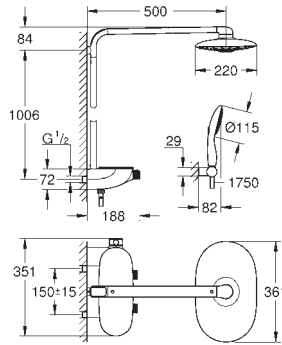

26 250 LS0

moon white

1,233.00

Rainshower System SmartControl 360 DUO Shower system with thermostat for wall mounting

consisting of:

- horizontal 500 mm shower arm
- exposed SmartControl thermostat
- allows change between:
  - head shower Rainshower 360 DUO, spray plate white
  - GROHE PureRain/GROHE Rain O² spray* and TrioMassage
  - hand shower Power&Soul 115, spray plate white (27 671 LS0)
  - hand shower wall holder (27 055 000)
  - Silverflex shower hose 1750 mm (28 388 000)
  - minimum flow rate 10 l/min.

- **GROHE DreamSpray** perfect spray pattern
- **GROHE StarLight** chrome finish
- **GROHE CoolTouch** no risk of scalding
- **GROHE TurboStat** compact cartridge with wax thermoelement
- **GROHE EcoJoy** technology for less water and perfect flow
- GROHE SafeStop at 38°C
- **GROHE SafeStop Plus** (optional) additional temperature limiter at 43° C
- SmartControl push for ON-OFF, turn for volume adjustment from EcoJoy to Full Flow
- **GROHE EasyReach** shower tray
- **SpeedClean** anti-lime system
- **Inner WaterGuide** for a longer life
- **Twistfree** to prevent hose from twisting

* to be decided at first installation; factory default setting: GROHE PureRain