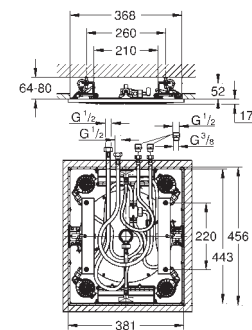

27 939 001

chrome

2,956.00

Rainshower F-Series 15"
Ceiling shower 3 sprays

Rain, Bokoma Spray, Waterfall and combinations
381 mm (width) x 17 mm (height) x 456 mm (depth)
metal
GROHE DreamSpray perfect spray pattern
GROHE StarLight chrome finish
GROHE XL Waterfall extra wide waterfall spray
SpeedClean anti-lime system
flow of single spray at 3 bar:
1 x Rain spray 300 mm: approx. 20 l/min
2 x XL Waterfall: 1 x Waterfall 20 l, 2 x Waterfall 32 l/min
4 x Bokoma Spray with adjustment angle 20°: 20 l/min
head shower has to be controlled by 4 outlets
recommendation: Grohtherm F thermostatic trim with integrated 2-way diverter 27 618 000, 35 500 000 and triple volume control trim 27 625 000, 35 031 000