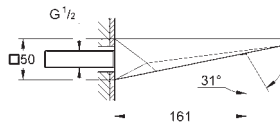

13 299 000 **chrome** **295.00**

Allure Brilliant
Bath spout
wall mounted
GROHE StarLight chrome finish
projection 161 mm
spout with integrated mousseur