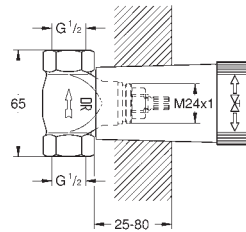

GROHE EUROCUBE

Ref. No. Colour Price netto (€)

29 800 000 chrome 24.00

Concealed stop-valve, 1/2"
pre-assembled headpart 1/2"
short spindle, protection sleeve
threaded union 1/2", DR-brass

29 802 000 chrome 43.00

ditto, 3/4", pre-assembled headpart 3/4", thread union 3/4"

29 805 000 chrome 63.00

ditto, 1", pre-assembled headpart 1", thread union 1"