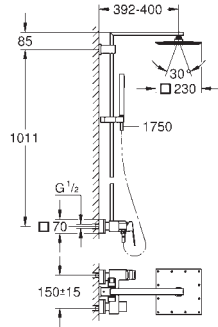

GROHE EUPHORIA XXL SYSTEM

Ref. No.

Colour

Price netto (€)

23 147 001

chrome

1,050.00

Euphoria Cube XXL System 230

Shower system with single lever mixer for wall mounting

consisting of:

shower arm
projection 400 mm
exposed single-lever shower mixer with diverter
allows change between:
spray pattern: Rain
metal head shower Rainshower Allure 230 (27 479 000)
with ball joint
rotation angle $\pm 15^\circ$
spray pattern: Rain
hand shower Euphoria Cube Stick (27 698 000)
adjustable in height with gliding element
Silverflex shower hose 1750 mm (28 388 000)
GROHE SilkMove 35 mm ceramic cartridge
GROHE DreamSpray perfect spray pattern
GROHE StarLight chrome finish
SpeedClean anti-lime system
Inner WaterGuide for a longer life
Twistfree to prevent hose from twisting
suitable for instantaneous heaters
from 18 kW/h
minimum flow rate 7 l/min.
min. recommended pressure 1.0 bar