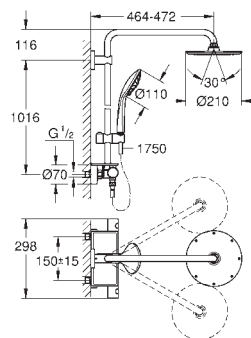

consisting of:
horizontal swivable 450 mm shower arm
exposed thermostat with
Aquadimmer function
allows change between:
head shower Allure 210 (27 479 000)
spray pattern: Rain
with ball joint
rotation angle $\pm 15^\circ$
hand shower Euphoria Cube Stick (27 698 000)
adjustable in height with gliding element (12 140 000)
Silverflex shower hose 1750 mm (28 388 000)
GROHE TurboStat compact cartridge
with wax thermoelement
GROHE DreamSpray perfect spray pattern
GROHE StarLight chrome finish
SpeedClean anti-lime system
Inner WaterGuide for a longer life
Twistfree to prevent hose from twisting
GROHE MetalGrip ergonomically shaped metal handles
suitable for instantaneous heaters
from 18 kW/h
minimum flow rate 7 l/min.
optional upgrade: **GROHE EasyReach** tray (26 362)