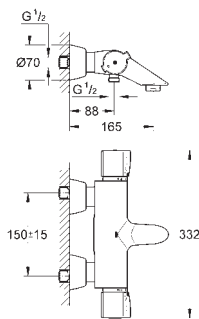

**Grotherm 2000 Special
Thermostatic bath mixer 1/2"**
wall mounted

100% GROHE CoolTouch consisting of safety housing + S-unions with CoolTouch escutcheons wing handles, made from metal

GROHE TurboStat compact cartridge with wax thermoelement integrated mixed water shut off Carbodur ceramic headpart 1/2", 180° Aquadimmer handle with multiple function - flow control - diverter: bath/shower

Temperature scale handle with pre-adjustable safety stop between 35°C and 43°C easy thermal disinfection with optional accessory handle 47 764 000 shower bottom outlet 1/2" mousseur built-in non return valves dirt strainers

covered S-unions
protected against backflow
GROHE StarLight chrome finish
GROHE ErgoPlus
GROHE SafetyPlus

34 427 000

chrome

331.00