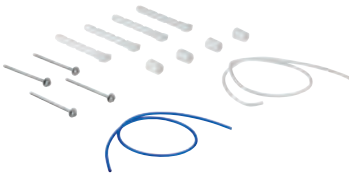

Extension set 70 mm
for wall plates/actuators for flushing
cistern GD 2, 6 - 9 l
with pneumatic discharge valve