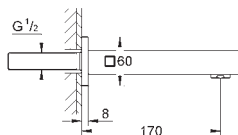

13 303 000 **chrome** **114.00**

Bath spout
wall mounted
GROHE StarLight chrome finish
mousseur
male thread 1/2"
projection 170 mm
min. recommended pressure 1.0 bar