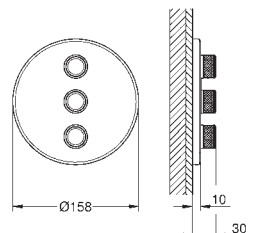

new

29 122 000

chrome

295.00

Grotherm SmartControl
Triple volume control trim
set for final installation for
GROHE Rapido SmartBox 35 600 000/35 601 000
metal wall escutcheon with **GROHE QuickFix**
(covered escutcheon and shaft sealing, covered
fixing), retroactively 6° adjustable
GROHE StarLight chrome finish
SmartControl push for ON-OFF, turn for volume
adjustment from EcoJoy to Full Flow, exchangeable symbols
multiple outlets can be run simultaneously
without roughing-in-set
flow performance:
outlet D = 28 l/min
outlet E = 28 l/min
outlet A = 28 l/min
outlet D+E+A = 65 l/min