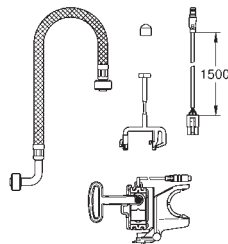

new

40 899 000 chrome 34.00

Retrofit kit for shower toilets Sensia Arena and IGS
 retrofit of existing Rapid SL installations to shower toilets Sensia Arena or IGS
 including:
 conduit pipe with locking ring and flat seal
 cable ties
 WC connecting pipe Ø 45 mm
 waste sleeve Ø 90 mm