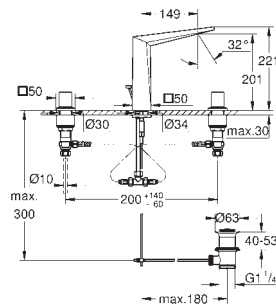

23 112 000 chrome 686.00
ditto, smooth body

23 114 000 chrome 849.00

Allure Brilliant
Single-lever basin mixer 1/2"
XL-Size
single hole installation
for free-standing basins
GROHE SilkMove 28 mm ceramic cartridge
temperature limiter
GROHE StarLight chrome finish
GROHE EcoJoy 5.0 l/min. flow limiter
GROHE QuickFix installation system
spout with integrated mousseur
smooth body
flexible connection hoses
min. recommended pressure 1.0 bar