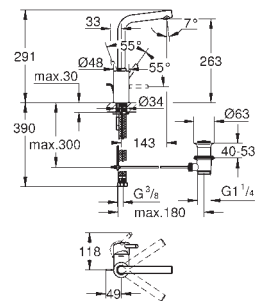

23 450 001 **chrome** **154.00**

Concetto
Single-lever basin mixer 1/2"
M-Size
single hole installation
metal lever
GROHE SilkMove 28 mm ceramic cartridge
with temperature limiter
GROHE StarLight chrome finish
GROHE EcoJoy SpeedClean mousseur 5.7 l/min
GROHE QuickFix rapid installation system
pop-up waste set 1 1/4"
flexible connection hoses
min. recommended pressure 1.0 bar

new