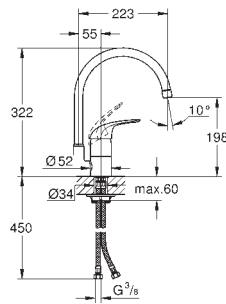

GROHE EUROECO / EUROECO SPECIAL

Ref. No.

Colour

Price netto (€)

32 752 000

chrome

94.00

Euroeco
Single-lever sink mixer 1/2"
single hole installation
GROHE StarLight finish
GROHE SilkMove 46 mm ceramic cartridge
mousseur
adjustable flow rate limiter
swivel tubular spout
swivel range 0°/150°/360°
metal lever
flexible connection hoses
rapid installation system