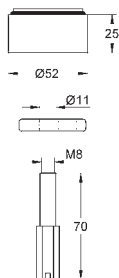

Socket
for extension off the outlet height
Essence E, Allure E, Europlus E and Eurodisc SE
suitable for single hole mixers
consisting of:
metal socket 25 mm
mounting-set
GROHE StarLight chrome finish

36 209 000 chrome 112.00