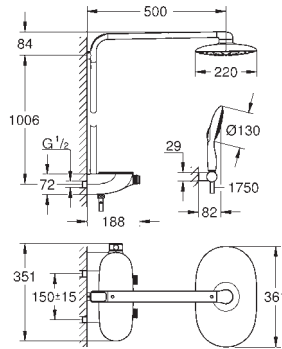

GROHE RAINSHOWER SYSTEM SMARTCONTROL

Ref. No.

Colour

Price netto (€)

26 361 000

chrome

1,205.00

Rainshower System SmartControl 360 MONO Shower system with thermostat for wall mounting

consisting of:

horizontal 500 mm shower arm
exposed SmartControl thermostat

allows change between:

head shower Rainshower 360 MONO, spray plate chrome
GROHE PureRain/GROHE Rain O² spray*
Power&Soul 130 hand shower, spray plate white (27 673 LS0)
hand shower wall holder (27 055 000)
Silverflex shower hose 1750 mm (28 388 000)
minimum flow rate 10 l/min.

GROHE DreamSpray perfect spray pattern

GROHE StarLight chrome finish

GROHE CoolTouch no risk of scalding

GROHE TurboStat compact cartridge

with wax thermoelement

GROHE EcoJoy technology for less water and perfect flow

GROHE SafeStop at 38°C

GROHE SafeStop Plus (optional) additional

temperature limiter at 43° C

SmartControl push for ON-OFF, turn for volume

adjustment from EcoJoy to Full Flow

GROHE EasyReach shower tray

SpeedClean anti-lime system

Inner WaterGuide for a longer life

Twistfree to prevent hose from twisting

* to be decided at first installation; factory default
setting: GROHE PureRain