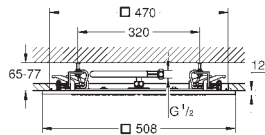

27 286 000

chrome

1,815.00

Rainshower F-Series 20"
Ceiling shower 1 spray

Rain
508 x 508 mm
connection thread 1/2"
GROHE DreamSpray perfect spray pattern
GROHE StarLight chrome finish
SpeedClean anti-lime system
suitable for instantaneous heater
min. recommended pressure 1.0 bar