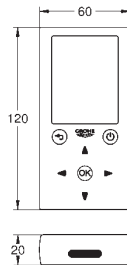

GROHE EUROCUBE E

Ref. No.

Colour

Price netto (€)

new

38 748 002

chrome

422.00

Rapid SL for wash basin

for wall mounted fittings
with roughing-in set for infra-red electronic
Europlus E 36 042 SD0, Essence E 36 447 000
and Eurocube E 36 442 000

1.13 m installation height

for on-the-wall installations or studded walls
powder coated steel frame, self-supporting
for dry-cladding, completely pre-assembled
for single or series installation
quick adjustment, lockable
fixing material
wash basin fixing bolts M10 with
fixing device for ceramic
variable distance of fixing bolts
HT-outlet bend Ø 50 mm
seal Ø 32 mm
pre-mounted roughing-in set
with protecting block
fire-proof pipe for laying electronic cables
installation box with water group, stop valve and flush elbow
connection with noise protected fitting holder 1/2"
connecting box for mains supply 230 V
CE approved
for installation with pre-mixed or cold water
without accessories for on-the-wall installation

36 407 001

chrome

289.00

Remote control

for all GROHE one eye infra-red products as of 06/2015
and GROHE Blue Home

monitoring

consumption and usage data
thermal disinfection cycles (infrared faucets)
auto flush cycles (infrared faucets)
cleaning mode cycles (GROHE Blue Home)
filter and CO₂ capacity (GROHE Blue Home)

configuration

cleaning mode on/off
thermal disinfection (infrared faucets)
detection range
shut off delay (infrared faucets)
auto flush (infrared faucets)
filter capacity (GROHE Blue Home)

service

send and save profile
reset to factory or user settings
filter capacity (GROHE Blue Home)
demo mode
error codes (GROHE Blue Home)

3 x 1.5 V AAA DC battery supply

36 338 000

chrome

89.00

Switch-mode power supply