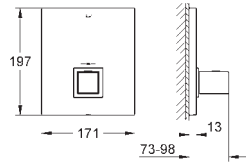

GROHE EUROCUBE JOY

Ref. No. Colour Price netto (€)

19 961 000 chrome 277.00

Grotherm Cube
Central thermostatic mixer
set for final installation for
GROHE Rapido T 35 500 000
wall escutcheon with covered escutcheon- and shaft sealing,
covered fixing
GROHE StarLight chrome finish
GROHE SafeStop at 38°C
GROHE SafeStop Plus (optional) additional
temperature limiter at 43° C
without concealed body

35 500 000 chrome 231.00
**GROHE Rapido T Universal thermostatic
mixer for concealed installation**