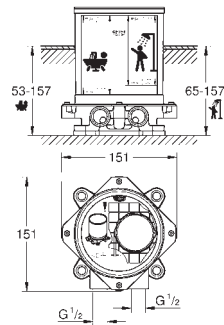

45 984 001

chrome

418.00

Rough-in set 1/2"

for floor-mounted bath mixers/spouts and shower mixers
without finishing trim set
installation plate with 360° horizontal and
3° vertical adjustment
installation depth 53-157 mm for bath mixers/
spouts, depth compensation 104 mm
installation depth 65-157 mm for shower
mixers, depth compensation 92 mm
two 1/2" female connections (hot/cold supplies)
flushing plug
acoustic isolation mat
gasket
fixing material