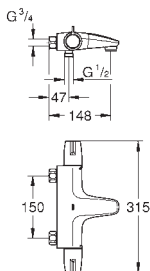

GROHE GROHTHERM SPECIAL

Ref. No.

Colour

Price netto (€)

new

34 671 000

chrome

373.00

**Grotherm Special
Thermostatic bath mixer 1/2"**

wall mounted
ergonomic handles
Aquadimmer handle with multiple function
flow control
integrated mixed water shut off
diverter bath/shower
GROHE TurboStat compact cartridge
with wax thermoelement
Temperature scale handle with
pre-adjustable safety stop between
35°C and 43°C
easy thermal disinfection via optional key 47 994 000
shower bottom outlet 1/2"
with integrated non return-valve
metal temperature safety stop
laminar mousseur
dirt strainers
without S-unions and covers
GROHE Quickfix for fast exchange of
non return valves in connections
GROHE CoolTouch safety housing
GROHE StarLight chrome finish
GROHE SafetyPlus

new