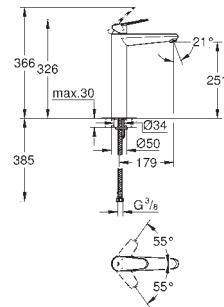

23 432 000

chrome

266.00

Eurodisc Cosmopolitan
Single-lever basin mixer 1/2"
XL-Size

single hole installation
metal lever

for free-standing basins
GROHE SilkMove 35 mm ceramic cartridge
adjustable flow rate limiter
adjustable minimum flow rate
approx. 2.5 l/min

GROHE StarLight chrome finish
GROHE EcoJoy SpeedClean mousseur 5.7 l/min
GROHE QuickFix Plus installation system
smooth body
flexible connection hoses
min. recommended pressure 1.0 bar
optional temperature limiter ref. no. 46 375 000