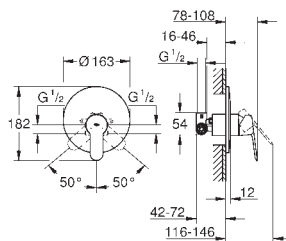

29 078 000

chrome

117.00

BauEdge
Single-lever shower mixer 1/2"
concealed installation
consisting of:

set for final installation
concealed body (33 964)
metal lever
GROHE LongLife 46 mm ceramic cartridge
GROHE StarLight chrome finish
adjustable flow rate limiter
escutcheon- and shaft-sealing
optional temperature limiter ref. no. 46 308 000