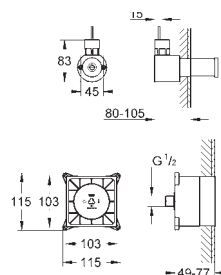

**GROHE F-digital Deluxe
Rough-in set steam generator**
for use with steam module (36 362 000 or 27 934 000)

consisting of:
- 1 rough-in box for steam outlet (115 x 115 x 49-77 mm)
- 1 rough-in box for temperature sensor (58 x 83 x 80-105 mm)
- 1 cable extension temperature sensor, 5 m
- 1 cable extension steam generator, 5 m