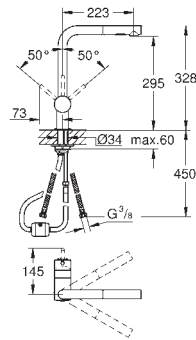

GROHE MINTA / MINTA TOUCH

Ref. No. Colour Price netto (€)

30 274 000 chrome 309.00
30 274 DC0 supersteel 400.00

Minta
Single-lever sink mixer 1/2"
L-spout
single hole installation
GROHE StarLight finish
GROHE SilkMove 46 mm ceramic cartridge
pull-out dual spray control - switches back and forth between regular flow and spray
diverter: mousseur/**SpeedClean** shower jet
automatic return to mousseur
adjustable flow rate limiter
swivel tubular spout
swivel area 360°
integrated non-return valve
protected against backflow
flexible connection hoses
rapid installation system
min. recommended pressure 1.0 bar

32 917 000 chrome 219.00
32 917 DC0 supersteel 269.00