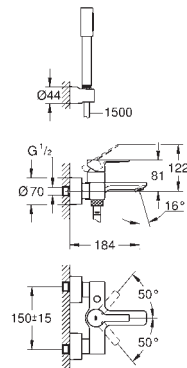

33 849 001 chrome 262.00
33 849 DC1 supersteel 338.00

Lineare
Single-lever bath mixer 1/2"
wall mounted
metal lever
GROHE SilkMove 35 mm ceramic cartridge with temperature limiter
GROHE StarLight chrome finish
automatic diverter: bath/shower
mousseur
shower outlet 1/2"
integrated non-return valve
covered S-unions
protected against backflow
min. recommended pressure 1.0 bar

new