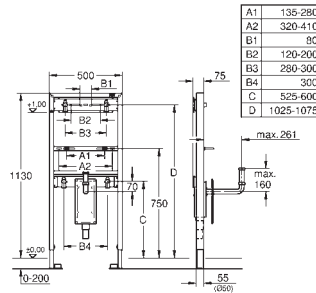

INSTALLATION
SYSTEMS

GROHE RAPID SL FOR THE DISABLED

Ref. No.

Colour

Price netto (€)

38 625 001

chrome

272.00