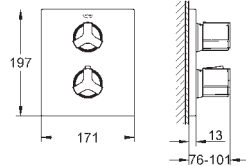

Ref. No. Colour Price netto (€)

19 446 000 chrome 628.00

Allure
Thermostat with integrated 2-way diverter
for bath or shower with more than one outlet

set for final installation for
GROHE Rapido T 35 500 000
GROHE StarLight chrome finish
temperature scale handle with
GROHE SafeStop at 38°C
GROHE SafeStop Plus (optional) additional
temperature limiter at 43° C
shut off and flow control
Aquadimmer with multiple function
diverter for 2 outlets
escutcheon- and shaft-sealing
metal handles
metal escutcheon
covered coupling
without concealed body

35 500 000 chrome 231.00

GROHE Rapido T Universal thermostatic
mixer for concealed installation