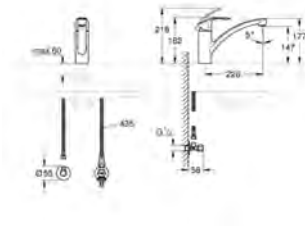

new

31 478 000

chrome

114.00

Eurosmart
Single-lever sink mixer with angle valves, 1/2"
consisting of
Eurosmart single-lever sink mixer, 1/2" (33 281 002)
low spout
single hole installation
GROHE StarLight finish
GROHE SilkMove 35 mm ceramic cartridge
with integrated temperature limiter
adjustable flow rate limiter
swivel cast spout
swivel area 140°
separate inner water ways – lead and nickel free
mousseur with coin slot for tool free replacement
flexible connection hoses
rapid installation system
min. recommended pressure 1.0 bar
Original WAS combination angle valve for
dishwasher, 1/2" (22 035 000)
angle valve, 1/2" (22 018 000)