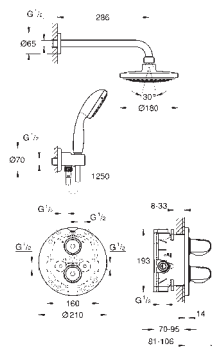

Grotherm 1000
Perfect shower set with Euphoria Cosmopolitan 180
consisting of:
Grotherm 1000 set for final installation with Aquadimmer Eco (19 985 000)
GROHE Rapido T thermostatic mixer
for concealed installation (35 500 000)
head shower Euphoria Cosmopolitan 180
(27 491 000)
Rainshower shower arm modern (28 576 000)
New Tempesta 100 hand shower (27 597 000)
shower outlet elbow (28 628 000)
Silverflex shower hose 1 250 mm (28 362 000)
min. recommended pressure 1.0 bar