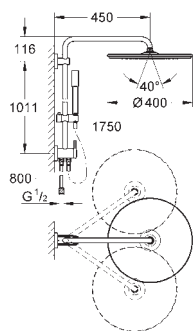

GROHE RAINSHOWER SYSTEM

Ref. No.

Colour

Price netto (€)

27 175 000

chrome

941.00

Rainshower System 400 Shower system with diverter for wall mounting

consisting of:
horizontal swivable 450 mm shower arm
change between hand and head shower
by diverter
Rainshower Cosmopolitan 400 head shower (28 778 000)
with ball joint
rotation angle $\pm 20^\circ$
hand shower Sena (28 034 000)
adjustable in height with gliding element (12 140 000)
connection to water supply with 1/2"-thread of
the 800 mm shower hose to faucet / wall union
metal shower hose 1750 mm
GROHE DreamSpray perfect flow
GROHE StarLight chrome finish
SpeedClean anti-lime system
Inner WaterGuide for a longer life
minimum flow rate 7 l/min.
min. recommended pressure 1.0 bar

27 058 000

chrome

821.00