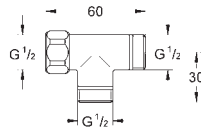

28 874 000 **chrome** **50.00**

T connection, 1/2"
for connection to shower and bath/shower- mixer
union nut 1/2"
2 connections 1/2" for the shower hose or drain valves
GROHE StarLight chrome finish