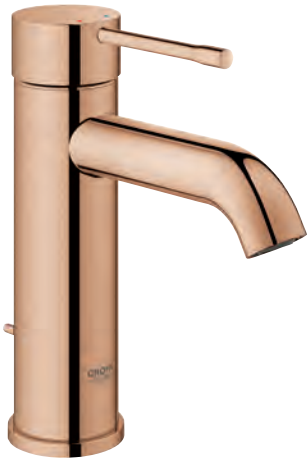

Warm Sunset
DA0 | DA1