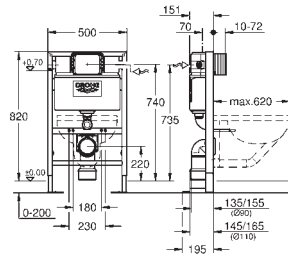

GROHE RAPID SL FREE-STANDING INSTALLATION

Ref. No.

Colour

Price netto (€)

38 587 000

chrome

463.00

**Rapid SL for WC
with flushing cistern 6 - 9 I
0.82 m installation height**

for free-standing installation, for on-the-wall installations or studded walls
powder coated steel frame, self-supporting for dry-cladding, completely pre-assembled with fixed connections for single installation

lockable

TÜV approved

fixing material

2 WC fixing bolts

fixing device for ceramic

distance of fixing bolts 180/230 mm

outlet bend Ø 90 mm

depth adjustable

reducer Ø 90/110 mm

inlet and outlet connecting set

flushing cistern 6 - 9 I

pneumatic discharge valve offering 3 modes of operation: dual flush or start/stop or single flush

front or top actuation

water supply from left/right or back

insulated against condensation

flexible hose union

Shortable inspection shaft incl. protection during construction phase

GROHE EcoJoy technology for less water and perfect flow

without wall plate/actuation