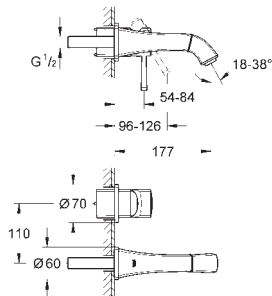

19 929 000 chrome 399.00
19 929 IGO chrome/gold 519.00

Grandera
Two-hole basin mixer
S-Size
wall mounted
set for final installation for 23 319 000
without concealed body
GROHE StarLight chrome finish
GROHE EcoJoy technology for less water and perfect flow
GROHE AquaGuide adjustable mousseur 5.7 l/min
centre distance 110 mm
projection 177 mm

19 930 000 chrome 440.00
19 930 IGO chrome/gold 573.00
ditto, projection 234 mm