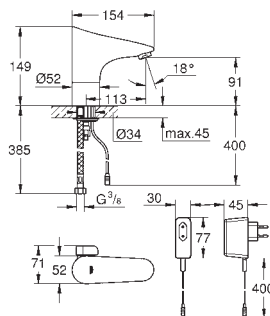

36 016 001 chrome 589.00
ditto, without mixing device