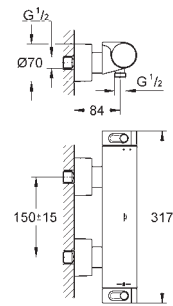

covered S-unions, CoolTouch escutcheons with wall sealing

optional upgrade: GROHE EasyReach shower tray (18 608 001)

GROHE EcoJoy technology for less water and perfect flow

34 464 001

chrome

375.00

Grotherm 2000