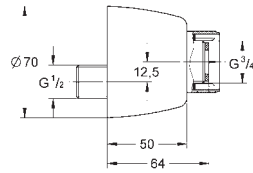

GROHE GROHTHERM SPECIAL

Ref. No. Colour Price netto (€)

12 051 000 **chrome** **51.00**

S-union, lockable
1/2" x 3/4"
screw socket to cover the union nut and the rosette
sealing towards wall
adjustment range 12.5 mm
lockable for service
suitable for 1/2" connections
GROHE StarLight chrome finish