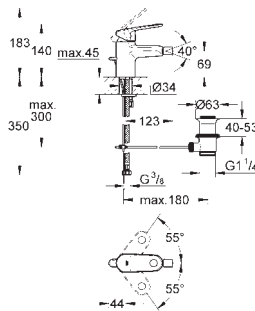

flexible connection hoses

certificate applied for

33 241 002

chrome

182.00

Europlus
Single-lever bidet mixer 1/2"
S-Size

single hole installation
metal lever

GROHE SilkMove 35 mm ceramic cartridge