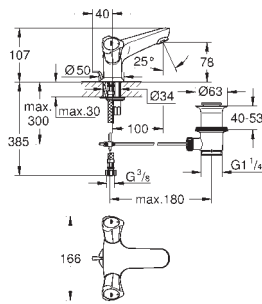

GROHE COSTA L

Ref. No.

Colour

Price netto (€)

21 390 001

chrome

173.00

Costa L
One-hole basin mixer, 1/2"
metal handles
heat-insulated
screwable
Longlife-headpart
cast spout with mousseur
pop-up waste set 1 1/4"
flexible connection hoses
GROHE StarLight chrome finish