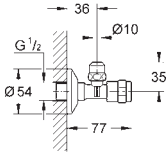

GROHE ANGLE VALVES

Ref. No.

Colour

Price netto (€)

41 263 000

chrome

20.00

Eggemann
EGAPLUS service valve 1/2"
wall connection 1/2"
outlet thread 3/8"
with length compensation
with compression nut Ø 10mm
Cartridge headpart
ergonomic handle
marking: neutral
metal push-on escutcheon