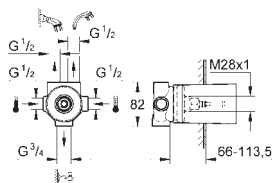

29 033 000 **chrome** **252.00**

5-way diverter
concealed body
wall installation
with ceramic sealing discs
connection cold and hot 1/2"
2 outlets 1/2"
1 bath outlet 3/4"
installation depth infinitely adjustable
66 - 113 mm
DR-brass
min. recommended pressure 1.0 bar