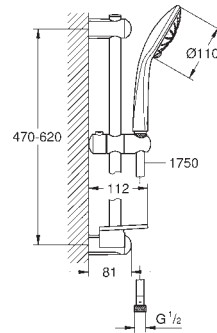

27 231 001 **chrome** 107.00

Euphoria 110 Massage Shower rail set 3 sprays
consisting of:
hand shower Massage (27 221 000)
shower rail, 600 mm (27 499 000)
Silverflex shower hose 1750 mm (28 388 000)
GROHE EasyReach tray (27 596 000)
GROHE DreamSpray perfect spray pattern
GROHE SprayDimmer (Stepless flow rate reduction)
GROHE StarLight chrome finish
GROHE QuickFix (upper bracket adjustable for adaption to existing drilling holes)
SpeedClean anti-lime system
Inner WaterGuide for a longer life
Twistfree to prevent hose from twisting
min. recommended pressure 1.0 bar