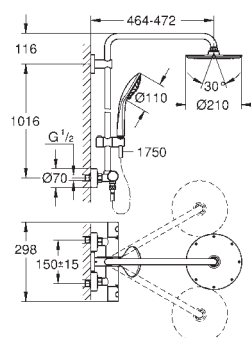

27 964 000

chrome

665.00

Euphoria XXL System 210
Shower system with thermostat for wall mounting

consisting of:
horizontal swivable 450 mm shower arm
exposed thermostat with
Aquadimmer function
allows change between:
metal head shower Rainshower Cosmopolitan 210 (28 368 000)
spray pattern: Rain
with ball joint
rotation angle $\pm 15^\circ$
hand shower Euphoria 110 Massage (27 221 000)
adjustable in height with gliding element
Silverflex shower hose 1750 mm (28 388 000)
GROHE TurboStat compact cartridge
with wax thermoelement
GROHE DreamSpray perfect spray pattern
GROHE StarLight chrome finish
SpeedClean anti-lime system
Inner WaterGuide for a longer life
Twistfree to prevent hose from twisting
GROHE MetalGrip ergonomically shaped metal handles
suitable for instantaneous heaters
from 18 kW/h
minimum flow rate 7 l/min.
min. recommended pressure 1.0 bar
optional upgrade: **GROHE EasyReach** tray (26 362)