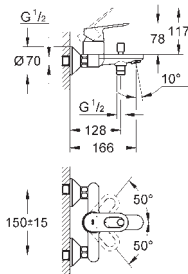

23 341 000

chrome

93.00

BauLoop
Single-lever bath mixer 1/2"

wall mounted
metal lever
GROHE Longlife 46 mm ceramic cartridge
GROHE StarLight chrome finish
adjustable flow rate limiter
automatic diverter: bath/shower
spout with mousseur
shower bottom outlet 1/2"
with integrated non return-valve
S-unions
metal wall escutcheon
protected against backflow
optional temperature limiter ref. no. 46 308 000