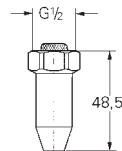

28 988 000 **chrome** **57.00**

Drain Down Valve
for fitting between shut-off valve and shower
acc. to hospital guide rules
female thread 1/2"
GROHE StarLight chrome finish