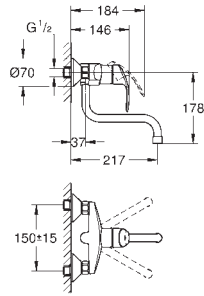

Ref. No.

Colour

Price netto (€)

31 391 002

chrome

133.00

Eurosmart
Single-lever sink mixer 1/2"
wall mounted
GROHE StarLight finish
GROHE SilkMove 35 mm ceramic cartridge
mousseur
adjustable flow rate limiter
swivel tubular spout
swivel area 360°
projection 217 mm
integrated temperature limiter
S-unions