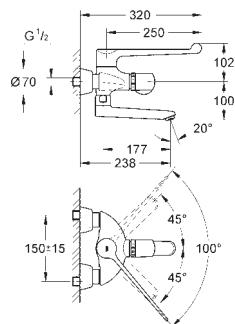

GROHE GROHTHERM ERGOMIX

Ref. No.

Colour

Price netto (€)

34 018 000

chrome

913.00

Grotherm Ergomix
Thermostatic basin mixer 1/2"
for elbow lever action
wall mounted
metal lever 250 mm
swivel area 100°
metal stop
Ceramic headpart 1/2"
wax thermoelement
temperature scale handle with
pre-adjustable safety stop between
35°C and 45°C
arrangement to make the thermal
disinfection easier
swivel cast spout
laminar flow straightener 9 l/min.
lockable stop ring
built-in non return valves
dirt strainers
projection 238 mm
covered S-unions
GROHE StarLight chrome finish