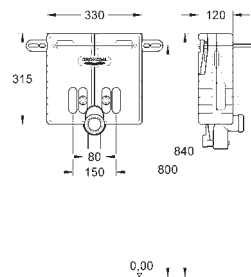

Uniset for wash basin
for single hole installation
sound-insulating EPS module for masonry-in with closed surface
rail adaptors for modular fixing for single or series installation
fixing accessories for single installation
height adjustable fitting and outlet connections
wash basin fixing bolts
distance of fixing bolts 280 mm
HT-outlet bend Ø 50 mm
seal Ø 32 mm
2 fitting connections 1/2"
fixing material for wash basin
without support feet

INSTALLATION SYSTEMS