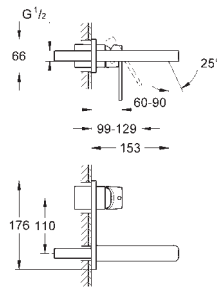

19 479 000 chrome 283.00

Quadra
Two-hole basin mixer
S-Size
wall mounted
set for final installation for
23 571 000
without concealed body
with metal plate
GROHE StarLight chrome finish
mousseur
centre distance 110 mm
projection 153 mm

23 442 000 chrome 278.00
ditto, projection 215 mm