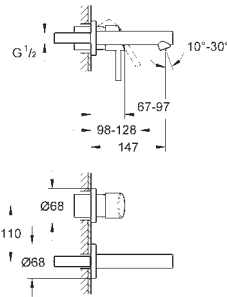

19 575 001 chrome 187.00

Concetto
Two-hole basin mixer
S-Size
wall mounted
set for final installation for
23 571 000
without concealed body
metal escutcheon
metal lever
GROHE StarLight chrome finish
GROHE AquaGuide adjustable mousseur
centre distance 110 mm
projection 147 mm