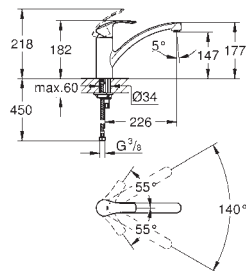

33 281 002 **chrome** **109.00**
33 281 DC2 **supersteel** **131.00**

Eurosmart
Single-lever sink mixer 1/2"
low spout
single hole installation
GROHE StarLight finish
GROHE SilkMove 35 mm ceramic cartridge
integrated temperature limiter
adjustable flow rate limiter
swivel cast spout
swivel area 140°
separate inner water ways – lead and nickel free
mousseur with coin slot for tool free replacement
flexible connection hoses
rapid installation system
min. recommended pressure 1.0 bar

33 281 20E **chrome** **109.00**
ditto, with GROHE EcoJoy 5.7 l/min. flow limiter