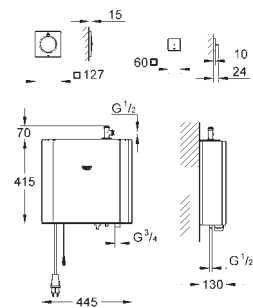

**GROHE F-digital Deluxe
Steam generator 2.2 kW
with steam outlet and temperature sensor**

consisting of:
steam generator
415 x 445 x 130 mm
suitable for steam rooms up to 2.5 m³
supply voltage 230 V AC, 50 Hz
power 2.2 kW
water inlet 3/4"
operating pressure 1 – 5 bar (above pressure reducer)
automatic emptying
water outlet 1/2"
steam temperature: max. 55° C
steam outlet 1/2"
type of protection IP 23
CE approved
steam outlet module with indentation for fragranced oil
127 x 127 mm
connection thread 1/2"
temperature sensor module
60 x 60 x 12 mm
SpeedClean anti-lime system
GROHE StarLight chrome finish
requires rough-in set (29 074 000), F-digital Deluxe base unit
box (26 374 000 or 36 397 000), Bluetooth unit (36 371 000)
and various cable connections – all to be ordered separately
due to installation situation
For detailed planning and product information please
contact your local GROHE Customer Service.

29 074 000

chrome

359.00