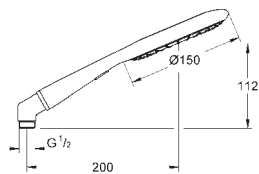

27 640 000 chrome/frosted granite 113.00

Rainshower Icon 150
Hand shower 2 sprays
Rain, SmartRain
eco function (reduction of flow rate)
metal elbow adapter for the combination of
hand showers with shower hoses
GROHE EcoJoy 9,5 l/min flow limiter
GROHE DreamSpray perfect spray pattern
GROHE StarLight chrome finish
SpeedClean anti-lime system
universal mounting system, fitting all standard shower hoses
suitable for instantaneous heater
min. recommended pressure 1.0 bar

27 639 000 chrome/frosted granite 87.00
ditto, with non-restricted flow