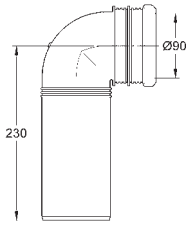

GROHE RAPID SL FOR WC

Ref. No.

Colour

Price netto (€)

42 327 000

chrome

15.00

PP-outlet bend Ø 90 mm
variable depth adjustment