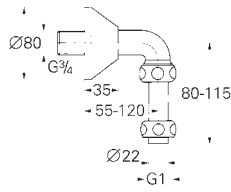

12 408 000

chrome

224.00

Wall union, male 3/4"
without thermometer
connection pipe Ø 22 mm
connector set 1"
male thread 3/4"
sliding escutcheon
GROHE StarLight chrome finish

SPECIAL FITTINGS