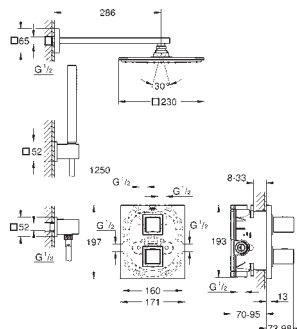

Grotherm Cube
Perfect shower set with Rainshower Allure 230
consisting of:
Grotherm Cube thermostat with integrated 2-way diverter
(19 958 000)
GROHE Rapido T thermostatic mixer
for concealed installation (35 500 000)
Rainshower Allure 230 shower head 1 spray (27 479 000)
Rainshower shower arm 286 mm (27 709 000)
Euphoria Cube wall holder set (27 703 000)
Euphoria Cube wall elbow connection (27 704 000)

19 910 000 chrome 48.00

Eurocube
Volume Control Trim
for GROHE concealed valves, 1/2", 3/4", 1"
without concealed body
installation depth infinitely adjustable
16 - 38 mm
metal handle
sliding escutcheon with wall sealing
GROHE StarLight chrome finish
for use with rough-in valve 29 273 & 29 274

29 800 000 chrome 24.00