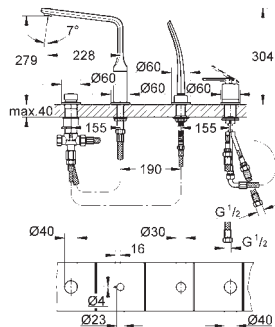

Veris
Four-hole single-lever bath combination
GROHE SilkMove 46 mm ceramic cartridge
GROHE StarLight chrome finish
consisting of:
pre-assembled spout fixing
OHM operating element,
diverter bath/shower
GROHE Ondus hand shower 27 184
metal shower hose 2000 mm
flexible connection hoses
connection for shower hose
protected against backflow

29 037 000 chrome 709.00