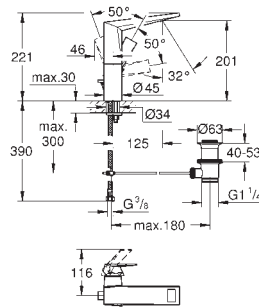

23 109 000 chrome 686.00

Allure Brilliant
Single-lever basin mixer 1/2"
L-Size
single hole installation
GROHE SilkMove 28 mm ceramic cartridge
temperature limiter, GROHE StarLight chrome finish
GROHE EcoJoy 5.0 l/min. flow limiter
GROHE QuickFix installation system
spout with integrated mousseur
pop-up waste set 1 1/4"
flexible connection hoses
min. recommended pressure 1.0 bar

23 112 000 chrome 686.00
ditto, smooth body