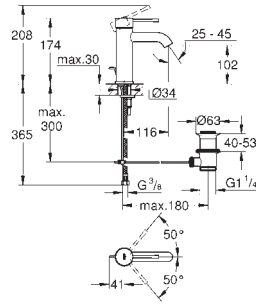

Ref. No. Colour Price netto (€)

23 589 001 chrome 142.00
23 589 DC1 supersteel 194.00

Essence
Single-lever basin mixer 1/2"
S-Size
single hole installation
metal lever
GROHE SilkMove 28 mm ceramic cartridge with temperature limiter
GROHE StarLight chrome finish
GROHE EcoJoy mousseur 5.7 l/min
GROHE AquaGuide adjustable mousseur
GROHE QuickFix Plus installation system
pop-up waste set 1 1/4"
flexible connection hoses