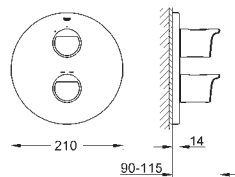

19 354 001 chrome 253.00

Grotherm 2000
Thermostatic shower mixer
set for final installation for
GROHE Rapido T 35 500 000
wall escutcheon with **GROHE QuickFix** (covered
escutcheon- and shaft sealing, covered fixing)
GROHE StarLight chrome finish
GROHE Aqua Paddle ergonomically shaped handles
GROHE SafeStop at 38°C
GROHE SafeStop Plus (optional) additional
temperature limiter at 43° C
volume handle with **GROHE EcoButton** (economy
button with individually adjustable economy stop)
Carborundum ceramic headpart 1/2", 180°
without concealed body

35 500 000 chrome 231.00

**GROHE Rapido T Universal thermostatic
mixer for concealed installation**