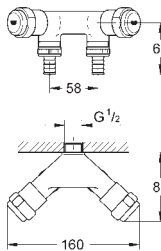

41 022 000

chrome

50.00

Eggemann
Original WAS double valve „Simple“ 1/2"
wall mounted
grease chamber headparts 1/2" for closable
hose connection with non-return valve
protected against backflow
GROHE StarLight chrome finish