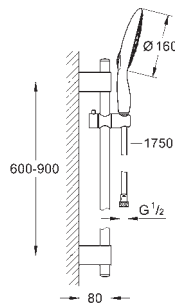

27 750 000 **chrome** 202.00

Power&Soul 160
Shower rail set 4+ sprays
consisting of:
Hand shower Power&Soul 160 (27 675 000)
shower rail, 900 mm (27 785 000)
with wall holders made of metal
Silverflex shower hose 1750 mm (28 388 000)
GROHE EcoJoy 9,5 l/min flow limiter
GROHE DreamSpray perfect spray pattern
GROHE StarLight chrome finish
GROHE QuickFix Plus adjustable distance between brackets
for adaption to existing drilling holes
SpeedClean anti-lime system
Inner WaterGuide for a longer life
Twistfree to prevent hose from twisting
suitable for instantaneous heater