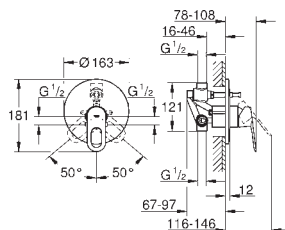

29 081 000

chrome

128.00

BauLoop
Single-lever bath mixer 1/2"

concealed installation
consisting of:
set for final installation
concealed body (32 963000)
metal lever
GROHE Longlife 46 mm ceramic cartridge
GROHE StarLight chrome finish
adjustable flow rate limiter
automatic diverter: bath/shower
escutcheon- and shaft-sealing
optional temperature limiter ref. no. 46 308 000