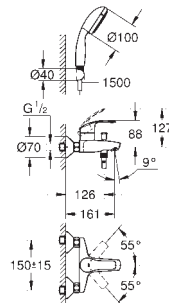

33 302 002 **chrome** **143.00**

Eurosmart
Single-lever bath mixer 1/2"
wall mounted
metal lever
GROHE SilkMove 35 mm ceramic cartridge
with temperature limiter
GROHE StarLight chrome finish
adjustable flow rate limiter
automatic diverter: bath/shower
mousseur
integrated non-return valve in the shower outlet 1/2"
S-unions
metal wall escutcheons
protected against backflow
with shower set
consisting of:
hand shower New Tempesta 100, 1 spray, 9.5 l/min (27 923 000)
wall shower holder (28 605 000)
Relexaflex hose 1500 mm 1/2" x 1/2" (28 151 000)