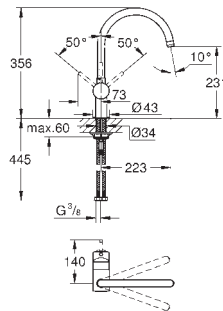

Minta
Single-lever sink mixer 1/2"
C-spout
single hole installation
GROHE StarLight finish
GROHE SilkMove 46 mm ceramic cartridge
adjustable flow rate limiter
swivel tubular spout
selectable swivel area : 0° / 150° / 360°
flexible connection hoses
connector set 3/8"
rapid installation system
optional temperature limiter ref. no. 46 308 000

32 918 000 chrome 260.00
32 918 DC0 supersteel 347.00