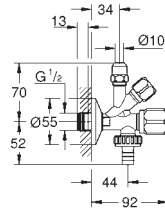

GROHE WAS VALVES

Ref. No. Colour Price netto (€)

22 036 000 chrome 27.00

Original WAS combination service valve 1/2"

self-sealing connection thread
wall connection 1/2"
outlet thread 3/8"
with length compensation
with compression nut Ø 10mm
outlet 3/4"
with hose connection
grease chamber headpart
non-return valve
long connecting shaft
ergonomic handles
marking: neutral
metal push-on escutcheon Ø 55 mm

22 035 000 chrome 23.00
ditto, non self-sealing