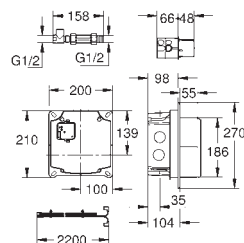

Concealed mounting box

wall installation

for installation with pre-mixed or cold water

suitable for IR-sets for final installation

connection housing for power supply

suitable for 36 447 000, 36 442 000