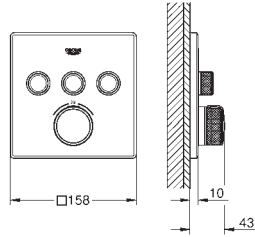

GROHE F-DIGITAL DELUXE

Ref. No.

Colour

Price netto (€)

new