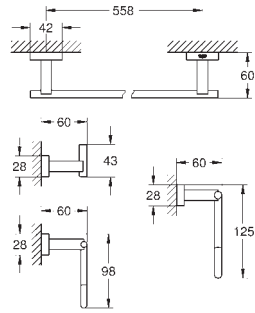

GROHE ESSENTIALS CUBE

Ref. No. Colour Price netto (€)

40 778 001 **chrome** **163.00**

Essentials Cube
Master bathroom accessories set 4-in-1
material: metal
consisting of:
robe hook (40 511 001)
towel ring (40 510 001)
toilet paper holder (40 507 001)
towel rail, 558 mm (40 509 001)
concealed fastening
GROHE StarLight chrome finish