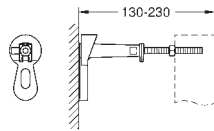

and cable ties

WC connecting pipe Ø 45 mm

waste sleeve Ø 90 mm

38 558 00M

chrome

21.00

Rapid SL Wall bracket

for on-the-wall installations