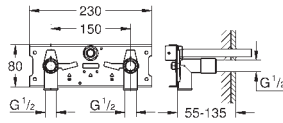

GROHE BLUETOOTH MONITORING

Ref. No. Colour Price netto (€)

39 383 000 chrome 86.00

**Eurosmart Cosmopolitan E
Thermostatic 230 V connection set**
fitting support
2 fitting connections 1/2"
power supply connector
wall installation
for use with Eurosmart Cosmopolitan E thermostat 230 V