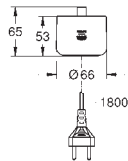

26 323 L00 white 21.00

Aquatunes
Rail adapter
anti-slip fixation
fits on rails with \varnothing 20 mm-25 mm

26 324 L00 white 60.00

Aquatunes
Charging base station
With integrated power cord
Induction charging
plug type EN50075
water resistant rated IPx7