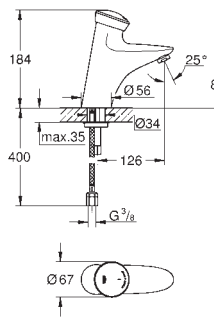

Eurodisc SE
Self-closing basin tap 1/2" without mixing device
6 V lithium-battery, type CR-P2
for cold or premixed water
marking: blue
GROHE StarLight chrome finish
flexible connection hose
dirt strainer
rapid installation system
start-stop function
electronic control of operating time
safety stop after 180 sec.
functions to activate with tip code
flow time infinitely adjustable from 2-180 sec.
automatic flushing: 5 min after 3 days without use
CE approved
type of protection faucet IP 59K

36 244 000

chrome

1,048.00