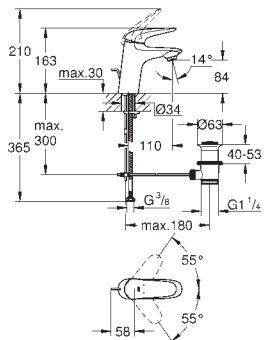

Euphoria 110

ACCESSORIES & ACTUATIONS FOR WC

Essentials

Skate Air

Ref. No. Colour Price netto (€)

33 558 003 chrome 111.00
33 558 LS3 moon white/chrome 144.00

Eurostyle
Single-lever basin mixer 1/2"
S-Size
single hole installation
 loop metal lever
GROHE SilkMove 35 mm ceramic cartridge
 adjustable flow rate limiter
 with temperature limiter
GROHE StarLight chrome finish
 GROHE EcoJoy mousseur 5.7 l/min
GROHE QuickFix rapid installation system
 pop-up waste set 1 1/4"
 flexible connection hoses