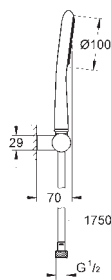

27 381 000

chrome

113.00

**Rainshower Icon 100
Wall holder set 1 spray**

consisting of:

hand shower Icon 100 (27 377 000)
wall shower holder, adjustable (27 055 000)
Silverflex shower hose 1750 mm (28 388 000)

GROHE EcoJoy 9,5 l/min flow limiter

GROHE DreamSpray perfect spray pattern

GROHE StarLight chrome finish

SpeedClean anti-lime system

Twistfree to prevent hose from twisting

suitable for instantaneous heater