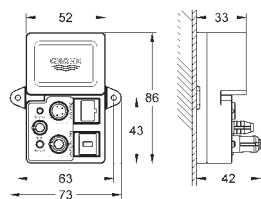

GROHE F-DIGITAL DELUXE

Ref. No.

Colour

Price netto (€)

36 371 000

chrome

602.00

GROHE F-digital Deluxe

Bluetooth unit BT-01A for Apple and Android devices

with integrated electronic for wireless data communication
combinable with existing 36 365 000 docking station
wall mounted
86 x 73 x 42 mm

Features:

- reset switch
- status indicator (LED)
- stand alone/maximum configuration
- one-to-one connection
- with safety cut-off mechanism (1 user)
- safety shutdown in case of connection loss
- connection cable set for data communication and power supply (5 m each)
- CE approved

bluetooth transmitter power supply: 12 V

bluetooth transmitter frequency: 2.4 GHz

Bluetooth range (max. 10 m) varies depending on used

materials and walls between transmitter and receiver

requires Base Unit Box 2.0 Bluetooth (36 397 000) – to be ordered separately

bluetooth-enabled device (bluetooth V2.1 or higher) necessary

System requirements

Android

operating system: as of release 2.3.3

pixel density: 160 dpi minimum

display resolution: 320 x 470 pixels per inch

System requirements

Apple

iPod touch 4/5, iPhone 4/5, iPad/ iPad mini**

Apple operating system: as of release iOS 6.0 and above

Mobile devices and GROHE SPA F-digital deluxe App*** are not included in delivery and have to be ordered separately via an authorised Apple store/store/iTunes or Google Play store.

* The Bluetooth word mark and logos are registered trademarks owned by Bluetooth SIG, Inc. and any use of such marks by Grohe AG is under license. Other trademarks and trade names are those of their respective owners.

** Apple, the Apple logo, iPod, iPod Touch, iPhone and iTunes are trademarks of Apple Inc., registered in the U.S. and other countries. Apple is not responsible for the function of this device or its compliance with safety and regulatory standards.

*** Available for free via iTunes app or Google Play store.

36 367 000

chrome

277.00

GROHE F-digital Deluxe

Rough-in set base unit box

for use with base unit box (26 374 000 or 36 397 000)

550 x 700 x 110 mm

with removable front panel for installation

with adjustable front frame for installation in wall niches

galvanized and powder coated (RAL 9010, pure white) steel plate

1 mm thick steel plate

with two mounting rails and elbow for power outlets

and mounting materials