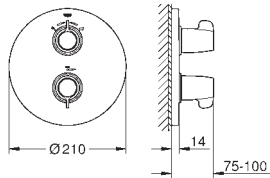

GROHE GROHTHERM SPECIAL

Ref. No. Colour Price netto (€)

new

29 094 000 chrome 224.00

**Grotherm Special
Thermostatic shower mixer**
set for final installation for
GROHE Rapido T 35 500 000
without concealed body
escutcheon- and shaft-sealing
covered connections
ergonomic handles
Temperature scale handle with
pre-adjustable safety stop between
35°C and 43°C
integrated mixed water shut off
metal temperature safety stop
easy thermal disinfection via optional key 47 994 000
GROHE StarLight chrome finish
GROHE SafetyPlus

35 500 000 chrome 231.00

**GROHE Rapido T Universal thermostatic
mixer for concealed installation**

new

29 095 000 chrome 228.00

**Grotherm Special
Thermostatic bath mixer**
set for final installation for
GROHE Rapido T 35 500 000
without concealed body
escutcheon- and shaft-sealing
covered connections
ergonomic handles
Aquadimmer handle with multiple function
flow control
integrated mixed water shut off
diverter bath/shower
Temperature scale handle with
pre-adjustable safety stop between
35°C and 43°C
integrated mixed water shut off
metal temperature safety stop
easy thermal disinfection via optional key 47 994 000
GROHE StarLight chrome finish
GROHE SafetyPlus

35 500 000 chrome 231.00

**GROHE Rapido T Universal thermostatic
mixer for concealed installation**

new

29 096 000 chrome 184.00

**Grotherm Special
Central thermostatic mixer**
set for final installation for
GROHE Rapido T 35 500 000
without concealed body
escutcheon- and shaft-sealing
covered connections
ergonomic metal wing handle
Temperature scale handle with
pre-adjustable safety stop between
35°C and 43°C
metal temperature safety stop
easy thermal disinfection via optional key 47 994 000
GROHE StarLight chrome finish
GROHE SafetyPlus

35 500 000 chrome 231.00