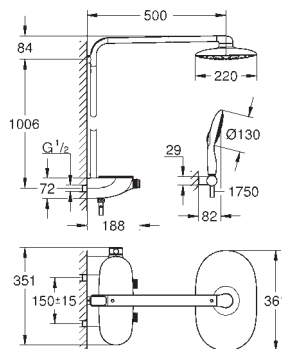

26 361 LS0

moon white

1,117.00

Rainshower System SmartControl 360 MONO Shower system with thermostat for wall mounting

consisting of:

horizontal 500 mm shower arm
exposed SmartControl thermostat

allows change between:

head shower Rainshower 360 MONO, spray plate white
GROHE PureRain/GROHE Rain O² spray*
Power&Soul 130 hand shower, spray plate white (27 673 LS0)
hand shower wall holder (27 055 000)
Silverflex shower hose 1750 mm (28 388 000)
minimum flow rate 10 l/min.

GROHE DreamSpray perfect spray pattern

GROHE StarLight chrome finish

GROHE CoolTouch no risk of scalding

GROHE TurboStat compact cartridge

with wax thermoelement

GROHE EcoJoy technology for less water and perfect flow

GROHE SafeStop at 38°C

GROHE SafeStop Plus (optional) additional

temperature limiter at 43° C

SmartControl push for ON-OFF, turn for volume

adjustment from EcoJoy to Full Flow

GROHE EasyReach shower tray

SpeedClean anti-lime system

Inner WaterGuide for a longer life

Twistfree to prevent hose from twisting

* to be decided at first installation; factory default
setting: GROHE PureRain

SHOWERS