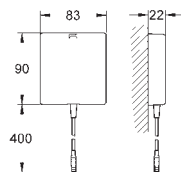

36 338 000

chrome

89.00

Switch-mode power supply

for one eye infra-red wash basin mixer
switch-mode power supply with operating voltage 100-230 V AC, 50 - 60 Hz
for concealed socket with cover and strain relief