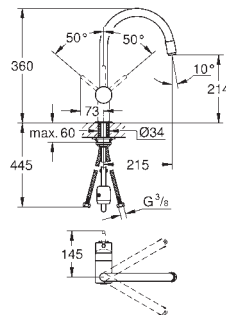

Minta
Single-lever sink mixer 1/2"
C-spout
single hole installation
GROHE StarLight finish
GROHE SilkMove 46 mm ceramic cartridge
pull out mousseur
adjustable flow rate limiter
swivel tubular spout
swivel area 360°
protected against backflow
flexible connection hoses
rapid installation system
min. recommended pressure 1.0 bar

32 918 00E chrome 263.00
ditto, with GROHE EcoJoy 5.7 l/min. flow limiter

32 321 000 chrome 265.00
32 321 DC0 supersteel 347.00