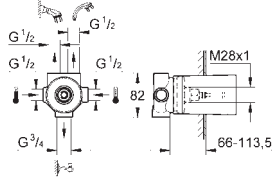

Ref. No. Colour Price netto (€)

29 033 000 **chrome** **252.00**

5-way diverter
concealed body
wall installation
with ceramic sealing discs
connection cold and hot 1/2"
2 outlets 1/2"
1 bath outlet 3/4"
installation depth infinitely adjustable
66 - 113 mm
DR-brass
min. recommended pressure 1.0 bar