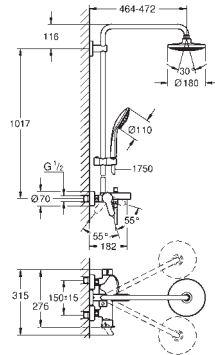

GROHE EUPHORIA SYSTEM

Ref. No.

Colour

Price netto (€)

26 320 000

chrome

*

Euphoria System 180

Shower system with single lever bath mixer for wall mounting

consisting of:

horizontal swivable 450 mm shower arm

exposed single-lever bath mixer with diverter handle

allows change between:

head shower Euphoria Cosmopolitan 180

(27 491 000)

chrome plated spray plate

spray pattern: Rain

with ball joint

rotation angle $\pm 15^\circ$

bath inlet

separate diverter for hand shower

hand shower Euphoria 110 Massage (27 221 000)

spray patterns:

Rain, SmartRain, Massage

adjustable in height with gliding element

Silverflex shower hose 1750 mm (28 388 000)

distance between single-lever mixer and upper bracket: 1011 mm

GROHE SilkMove 35 mm ceramic cartridge

GROHE DreamSpray perfect spray pattern

GROHE StarLight chrome finish

SpeedClean anti-lime system

Inner WaterGuide for a longer life

Twistfree to prevent hose from twisting

suitable for instantaneous heaters

from 18 kW/h

minimum flow rate 7 l/min.

min. recommended pressure 1.0 bar

27 911 000

chrome

523.00