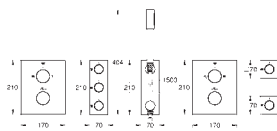

thermostatic mixers and rough-ins have to be ordered separately:
• 2 x Rapido T universal thermostatic mixer (35 500 000)
- 2 x rough-in volume control (35 028 000)
- 1 x rough-in box for triple volume control (35 031 000)
• 1 x Grohtherm F rough-in box for wall shower union (35 034 000)