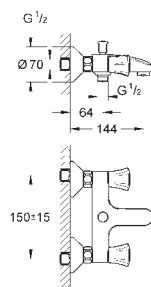

25 450 001

chrome

121.00

Costa L
Bath mixer 1/2"
wall mounted
metal handles
heat-insulated
screwable
Longlife-headpart
automatic diverter: bath/shower
mousseur
S-unions
GROHE StarLight chrome finish