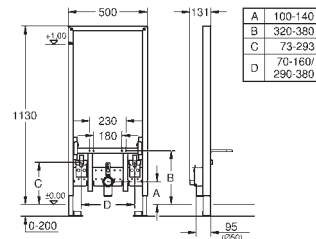

38 553 001

chrome

244.00

Rapid SL for bidet
1.13 m installation height

powder coated steel frame, self-supporting
for on-the-wall installations or studded walls
pre-assembled
height adjustable fitting connections
for single or rail installation
quick adjustment, lockable
fixing material
TÜV approved
bidet fixing bolts
HT-outlet bend Ø 50 mm
seal Ø 32 mm
2 noise protected fitting connections 1/2"

without accessories for on-the-wall installation