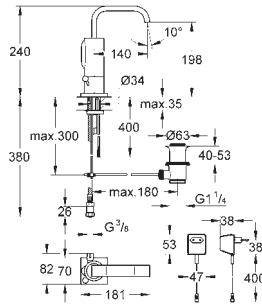

36 097 000

chrome

1,000.00

Allure E
Infra-red electronic basin mixer 1/2" with mixing device, adjustable temperature limiter and waste set single hole installation with plug transformer 230 V, 50 Hz, 3,2 VA GROHE StarLight chrome finish GROHE EcoJoy 6.0 l/min. flow limiter
U - spout
mousseur
solenoid valve integrated in housing
flexible connection hoses
dirt strainers
rapid installation system
automatically safety stop after 60 sec. (factory set)
additional functions and precise settings by remote control 36 407
automatic flushing after 1 or 3 days without use
thermal disinfection for 3.5 or 11 min
CE approved
acoustic group I in accordance with DIN 4109
type of protection faucet IP 59K

36 235 000

chrome

1,142.00