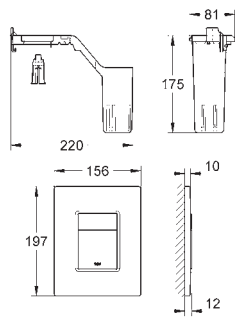

GROHE FRESH

Ref. No.

Colour

Price netto (€)

38 805 000

chrome

125.00

**Skate Cosmopolitan Set Fresh
Wall plate**

for dual flush or start & stop actuation
with **GROHE Fresh**
fixing frame with opening function
with box for support of aromatic tabs
for chlorine-free tabs only
for pneumatic discharge valve AV1
vertical and horizontal installation
156 x 197 mm
made of ABS

GROHE StarLight chrome finish

GROHE EcoJoy technology for less water and perfect flow