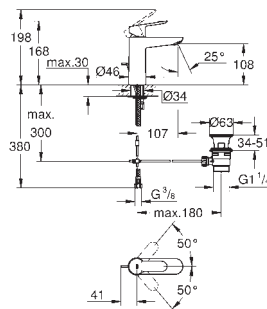

23 758 000 **chrome** **77.00**
BauEdge
Single-lever basin mixer 1/2"
M-Size
single hole installation
metal lever
GROHE Longlife 28 mm ceramic cartridge
GROHE StarLight chrome finish
GROHE EcoJoy mousseur 5.7 l/min
rapid installation system
pop-up waste set 1 1/4"
flexible connection hoses