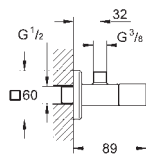

22 012 000 chrome 44.00

**Eurocube
Angle valve 1/2"**
wall connection 1/2"
outlet thread 3/8"
Cartridge headpart
metal handle
marking: neutral
metal push-on escutcheon