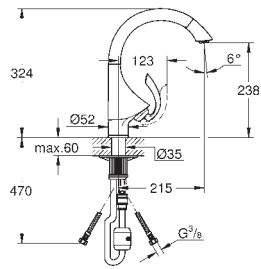

33 786 000

chrome

448.00

K4
Single-lever sink mixer 1/2"
single hole installation
GROHE StarLight finish
GROHE SilkMove 35 mm ceramic cartridge
pull out mousseur
adjustable flow rate limiter
swivel tubular spout
integrated non-return valves
protected against backflow
flexible connection hoses
rapid installation system