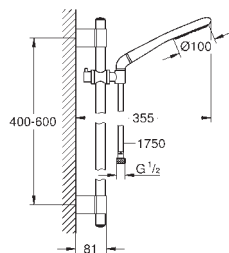

GROHE RAINSHOWER ICON

Ref. No.

Colour

Price netto (€)

27 529 000

chrome

162.00

**Rainshower Icon 100
Shower rail set 1 spray**

consisting of:

Hand shower Icon 100 (27 375 000)
shower rail, 600 mm (28 797 001)
Silverflex shower hose 1750 mm (28 388 000)
elbow adapter for the combination of
hand showers with shower sets

GROHE CoolTouch

GROHE DreamSpray perfect spray pattern

GROHE StarLight chrome finish

GROHE QuickFix Plus adjustable distance between brackets

for adaption to existing drilling holes

SpeedClean anti-lime system

Inner WaterGuide for a longer life

Twistfree to prevent hose from twisting

suitable for instantaneous heater