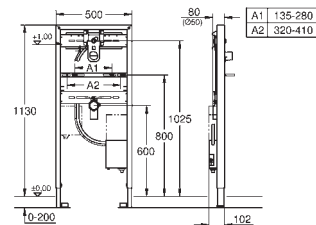

38 748 001

chrome

510.00

Rapid SL for wash basin

for wall mounted fittings
with roughing-in set for infra-red electronic
Europlus E 36 042 000, Essence E 36 252 000
and Allure E 36 235 000

1.13 m installation height

for on-the-wall installations or studded walls
powder coated steel frame, self-supporting
for dry-cladding, completely pre-assembled
for single or series installation
quick adjustment, lockable
fixing material
wash basin fixing bolts M10 with
fixing device for ceramic
variable distance of fixing bolts
HT-outlet bend Ø 50 mm, seal Ø 32 mm
pre-mounted roughing-in set
with protecting block
fire-proof pipe for laying electronic cables
installation box with water group, stop valve and flush elbow
connection with noise protected fitting holder 1/2"
connecting box for mains supply 230 V
CE approved
for installation with pre-mixed or cold water
without accessories for on-the-wall installation