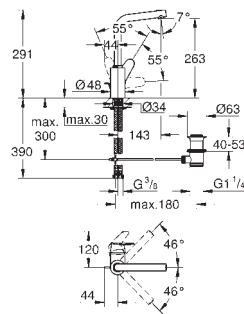

23 054 002

chrome

194.00

Eurodisc Cosmopolitan
Single-lever basin mixer 1/2"
L-Size

single hole installation
metal lever
covered lever fixing

GROHE SilkMove 35 mm ceramic cartridge
adjustable flow rate limiter
GROHE StarLight chrome finish
GROHE QuickFix Plus installation system
mousseur

swivel tubular spout with stop limiter
pop-up waste set 1 1/4"
flexible connection hoses
min. recommended pressure 1.0 bar
optional temperature limiter ref. no. 46 375 000