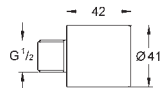

36 316 000

chrome

39.00

**Euroeco Cosmopolitan T
Extension, 42 mm**

for self-closing pillar tap 1/2" (36 266 000)

GROHE StarLight chrome finish