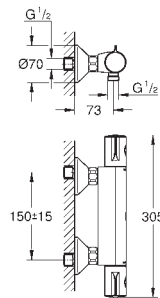

GROHE GROHTHERM 800

Ref. No.

Colour

Price netto (€)

34 558 000

chrome

177.00

Grotherm 800

Thermostatic shower mixer 1/2"
wall mounted

GROHE StarLight chrome finish

GROHE SafeStop at 38°C

GROHE SafeStop Plus (optional) additional temperature limiter at 43° C

GROHE TurboStat compact cartridge with wax thermostatic element

integrated mixed water shut off

volume handle with **GROHE EcoButton** (economy button with individually adjustable economy stop)

ceramic headpart 1/2", 180°

shower bottom outlet 1/2"

dirt strainers

built-in non return valves

protected against backflow

S-unions

metal escutcheon

min. recommended pressure 1.0 bar

GROHE EcoJoy technology for less water and perfect flow

34 567 000

chrome

230.00