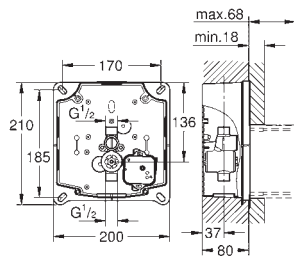

GROHE Rapido U

roughing-in set for urinal for manual actuation or Tectron infra-red electronic 6 V or 230 V

water group with stop valve

flow pressure min 0.5 bar

operating pressure max 10 bar

flush aid

functional unit checked ex factory

water supply connections 1/2" outer thread

connecting box for mains supply

installation box with gasket

fixing points for dry cladding and masonry-in

shortable inspection shaft incl. protection

38 787 000

chrome

99.00