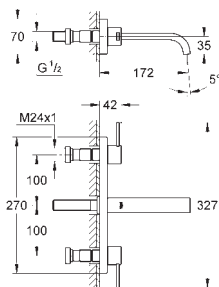

20 189 000 chrome 614.00

Allure
Three-hole basin mixer 1/2"
S-Size
wall mounted
without concealed body
set for final installation for
29 025 000
with lever handles, with metal plate
GROHE StarLight chrome finish
valves hot/cold with ceramic headparts 1/2" - 90°
flow limiter 8 l/min.
spout with mousseur, centre distance 200 mm
projection 172 mm,

20 193 000 chrome 656.00
ditto, projection 220 mm