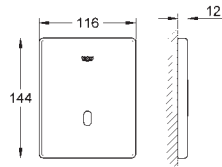

GROHE ELECTRONIC ACTUATIONS FOR URINAL

Ref. No.

Colour

Price netto (€)

37 324 001
37 324 SD1

chrome
stainless steel

514.00
514.00

Tectron Skate

Infra-red electronic for Urinal

with infrared sensor for bi-directional communication for monitoring, configuration and service purpose

6 V lithium-battery, type CR-P2

battery lifetime: approx. 7 years (150 actuations a day)

cartridge with solenoid valve and dirt strainer

front plate 116 x 144 mm

flow pressure min 0.5 bar

operating pressure max 10 bar

multistage battery status display

7 pre-set programs:

auto flush

cleaning mode

pre-flush on/off

additional functions and precise settings

by remote control 36 407

adjustable flow time by hand or remote

set for final installation

for Rapido U or Rapido UMB

CE approved

37 751 001

chrome

442.00