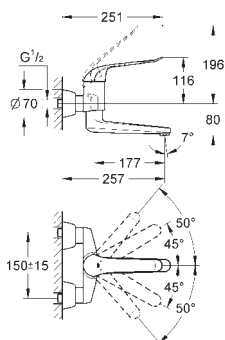

32 773 000 chrome 269.00

Euroeco Special
Single-lever basin mixer 1/2"
wall mounted
GROHE StarLight chrome finish
GROHE SilkMove 46 mm ceramic cartridge
GROHE EcoJoy technology for less water and perfect flow
adjustable flow rate limiter
adjustable temperature limiter
adjustable minimum flow rate
approx. 2.5 l/min
cast swivel spout, lockable
laminar flow straightener 9 l/min.
projection 257 mm
metal lever, lever length 170 mm
S-unions

32 775 000 chrome 309.00
ditto, with lockable S unions, projection 342 mm

SPECIAL FITTINGS