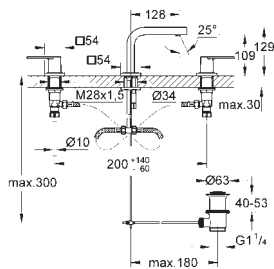

20 306 000 chrome 336.00

Quadra
Three-hole basin mixer 1/2"
S-Size
ceramic headparts 1/2", 90°
GROHE StarLight chrome finish
GROHE QuickFix installation system
pop-up waste set 1 1/4"
pressure-proof, flexible connection hoses
between spout and side valves