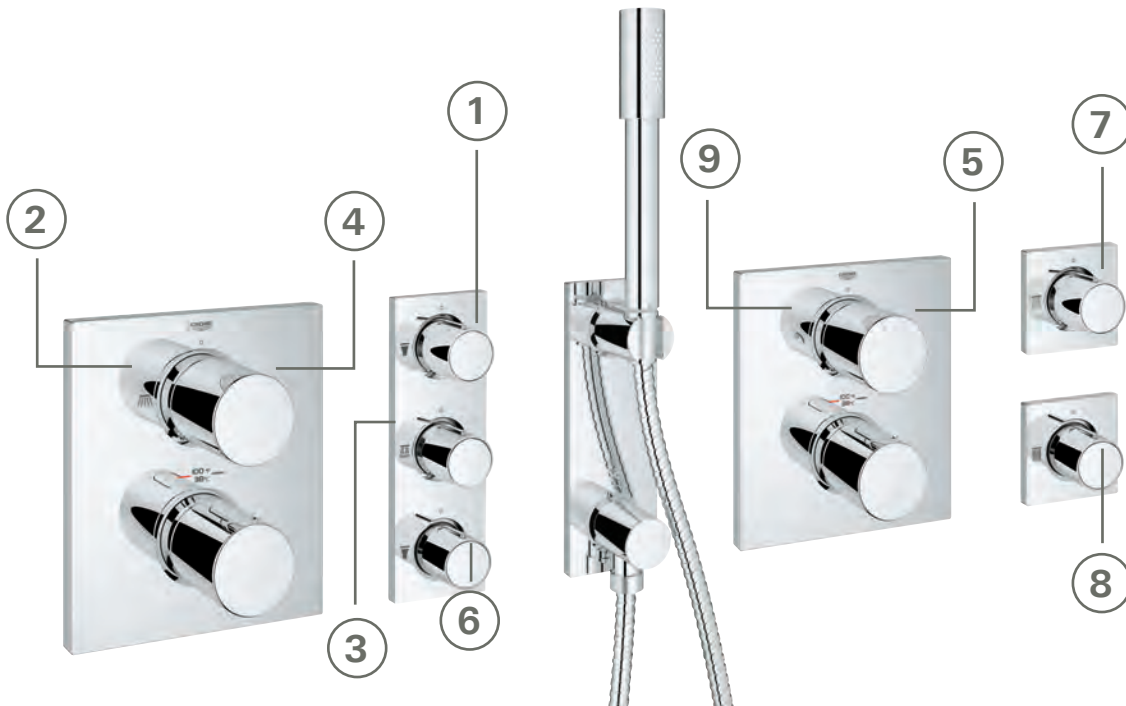

INGENIOUS: A TOTAL WATER EXPERIENCE AT YOUR FINGERTIPS.

Compose your own water music. With AquaSymphony you can create your perfect shower moment. The intelligent control systems let you select and adjust a different shower experience for every day, to be completely in tune with your wishes. Choose your favourite!

GROHTHERM F CONFIGURATION

34 634 001, 2 x 35 500 000, 35 031 000, 35 034 000, 2 x 35 028 000