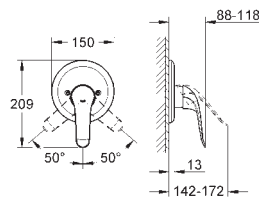

32 784 000 **chrome** **118.00**

Euroeco Special
Single-lever shower mixer
set for final installation for
35 501 000
without concealed body
GROHE StarLight chrome finish
metal lever
lever length 120 mm
escutcheon- and shaft-sealing
metal escutcheon
screwed
temperature limiter

35 501 000 **chrome** **97.00**
GROHE Rapido E Universal single-lever
mixer for concealed installation