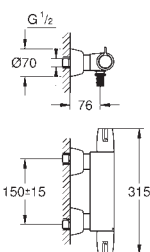

GROHE GROHTHERM SPECIAL

Ref. No.

Colour

Price netto (€)

new

34 671 000

chrome

373.00

**Grotherm Special
Thermostatic bath mixer 1/2"**

wall mounted
ergonomic handles
Aquadimmer handle with multiple function
flow control
integrated mixed water shut off
diverter bath/shower
GROHE TurboStat compact cartridge
with wax thermoelement
Temperature scale handle with
pre-adjustable safety stop between
35°C and 43°C
easy thermal disinfection via optional key 47 994 000
shower bottom outlet 1/2"
with integrated non return-valve
metal temperature safety stop
laminar mousseur
dirt strainers
without S-unions and covers
GROHE Quickfix for fast exchange of
non return valves in connections
GROHE CoolTouch safety housing
GROHE StarLight chrome finish
GROHE SafetyPlus

new

34 666 000

chrome

325.00

**Grotherm Special
Thermostatic basin mixer 1/2"**

wall mounted
ergonomic handles
ceramic headparts 1/2", 90°
GROHE TurboStat compact cartridge
with wax thermoelement
Temperature scale handle with
pre-adjustable safety stop between
35°C and 43°C
easy thermal disinfection via optional key 47 994 000
integrated mixed water shut off
bottom outlet for spouts 13 378 or 13 380
metal temperature safety stop
dirt strainers
with S-unions and with covers
GROHE Quickfix for fast exchange of
non return valves in connections
100% GROHE CoolTouch consisting of safety
housing + S-unions with CoolTouch escutcheons
GROHE StarLight chrome finish
GROHE SafetyPlus

new

13 378 000

chrome

86.00

Cast swivel spout
length 115 mm
swivelling (180 or 90°) and lockable
laminar flow straightener 9 l/min.
GROHE StarLight finish

13 380 000

chrome

97.00

ditto, length 175 mm

SPECIAL FITTINGS