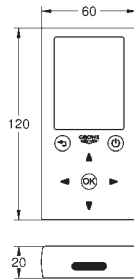

GROHE EUROECO COSMOPOLITAN E

Ref. No.

Colour

Price netto (€)

36 407 001

chrome

289.00

Remote control

for all GROHE one eye infra-red products as of 06/2015 and GROHE Blue Home

monitoring

consumption and usage data
thermal disinfection cycles (infrared faucets)
auto flush cycles (infrared faucets)
cleaning mode cycles (GROHE Blue Home)
filter and CO₂ capacity (GROHE Blue Home)

configuration

cleaning mode on/off
thermal disinfection (infrared faucets)
detection range
shut off delay (infrared faucets)
auto flush (infrared faucets)
filter capacity (GROHE Blue Home)

service

send and save profile
reset to factory or user settings
filter capacity (GROHE Blue Home)
demo mode
error codes (GROHE Blue Home)

3 x 1.5 V AAA DC battery supply

36 338 000

chrome

89.00