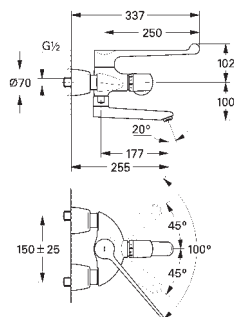

34 020 000

chrome

913.00

Grotherm Ergomix
Thermostatic basin mixer 1/2"
for elbow lever action
wall mounted
metal lever 250 mm
swivel area 100°
metal stop
Ceramic headpart 1/2"
wax thermoelement
temperature scale handle with
pre-adjustable safety stop between
35°C and 45°C
arrangement to make the thermal
disinfection easier
swivel cast spout
laminar flow straightener 9 l/min.
lockable stop ring
built-in non return valves
dirt strainers
projection 255 mm
covered S-unions
lockable
GROHE StarLight chrome finish