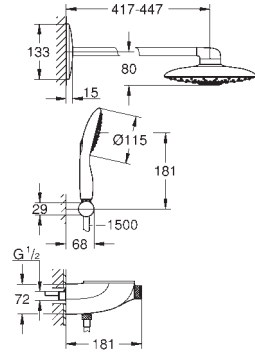

GROHE RAINSHOWER SYSTEM SMARTCONTROL

Ref. No.

Colour

Price netto (€)

26 443 000

chrome

1,233.00

Rainshower System SmartControl 360 DUO
Combi shower system with thermostat, exposed/concealed

consisting of:

exposed/concealed SmartControl thermostat
allows change between:

head shower Rainshower 360 DUO with horizontal

450 mm shower arm, spray plate chrome

GROHE PureRain/GROHE Rain O² spray* and TrioMassage

hand shower Power&Soul 115, spray plate white (27 671 LS0)

hand shower wall holder (27 055 000)

Silverflex shower hose 1.500 mm (28 364 000)

minimum flow rate 10 l/min.

GROHE DreamSpray perfect spray pattern

GROHE StarLight chrome finish

GROHE CoolTouch no risk of scalding

GROHE TurboStat compact cartridge

with wax thermoelement

GROHE EcoJoy technology for less water and perfect flow

GROHE SafeStop at 38°C

GROHE SafeStop Plus (optional) additional

temperature limiter at 43° C

SmartControl push for ON-OFF, turn for volume

adjustment from EcoJoy to Full Flow

GROHE EasyReach shower tray

SpeedClean anti-lime system

Inner WaterGuide for a longer life

Twistfree to prevent hose from twisting

requires rough-in set 26 264 001 and concealed unit

26 449 000 – all to be ordered separately

* to be decided at first installation; factory default
setting: GROHE PureRain

26 443 LS0

moon white

1,233.00