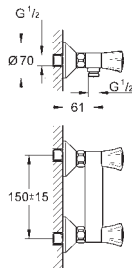

26 330 001

chrome

85.00

Costa L
Shower mixer 1/2"
wall mounted
metal handles
heat-insulated
screwable
Longlife-headpart
shower connection 1/2"
S-unions
GROHE StarLight chrome finish