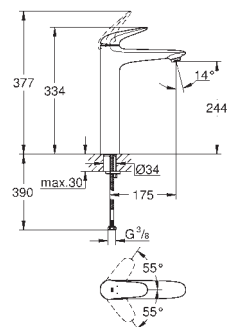

23 719 003 chrome 206.00
23 719 LS3 moon white/chrome 266.00

Eurostyle
Single-lever basin mixer 1/2"
XL-Size
single hole installation
solid metal lever
for free-standing basins
GROHE SilkMove 35 mm ceramic cartridge
with temperature limiter
GROHE StarLight chrome finish
GROHE EcoJoy mousseur 5.7 l/min
GROHE QuickFix rapid installation system
smooth body
flexible connection hoses