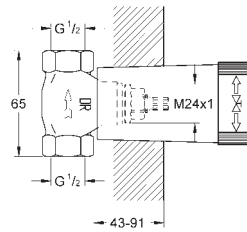

29 032 000 **chrome** **31.00**

Concealed valve
pre-assembled headpart 1/2"
threaded union 1/2"
installation depth infinitely adjustable
43 - 91 mm
DR-brass