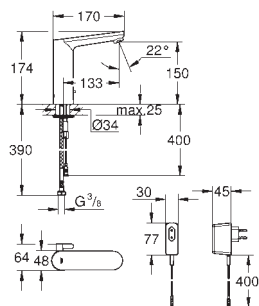

GROHE EUROSMART COSMOPOLITAN E

Ref. No.

Colour

Price netto (€)

new

36 421 000

chrome

372.00