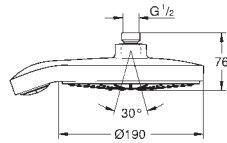

GROHE HEAD AND SIDE SHOWERS

Ref. No.

Colour

Price netto (€)

27 764 LS0

moon white/chrome

158.00

Power&Soul Cosmopolitan 190
Head shower 4+ sprays

GROHE Rain O², Rain, Bokoma Spray, Jet
Ø 190 mm

ball joint with turning angle ± 15°
connection thread 1/2"

GROHE DreamSpray perfect spray pattern

GROHE One-click showering

spray selection via push of a button

GROHE StarLight chrome finish

SpeedClean anti-lime system

Inner WaterGuide for a longer life

suitable for instantaneous heater

min. recommended pressure 1.0 bar

27 767 000

chrome

129.00