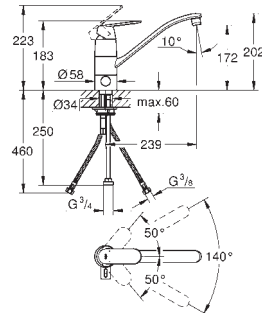

GROHE EUROSMART COSMOPOLITAN

Ref. No.

Colour

Price netto (€)

31 161 000

chrome

218.00

Eurosmart Cosmopolitan
Single-lever sink mixer 1/2"
integrated stop valve

low spout
single hole installation
GROHE StarLight finish
GROHE SilkMove 46 mm ceramic cartridge
mousseur
adjustable flow rate limiter
swivel tubular spout
swivel area 140°
flexible connection hoses
rapid installation system