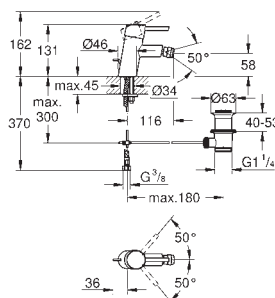

32 208 001 chrome 133.00

Concetto
Single-lever bidet mixer 1/2"
S-Size
single hole installation
metal lever
GROHE SilkMove 28 mm ceramic cartridge
with temperature limiter
GROHE StarLight chrome finish
GROHE QuickFix installation system
with centering support
ball-joint mousseur
pop-up waste set 1 1/4"
flexible connection hoses
acoustic group I in accordance with DIN 4109