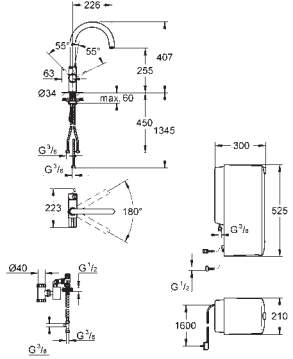

GROHE RED

KITCHEN FITTINGS

GROHE
SilkMove

GROHE
StarLight

GROHE
CoolTouch

GROHE RED

Ref. No. Colour Price netto (€)

30 079 000 chrome 1,524.00
 30 079 DC0 supersteel 1,911.00