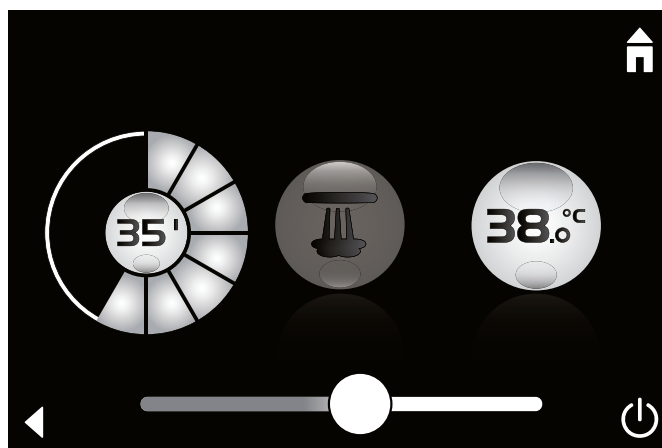

STEAM

Experience regeneration in its purest form with the GROHE steam modules. Gentle steam not only enhances our sense of emotional well-being, but also has a positive effect on the entire body. It opens the pores, detoxifies the body, hydrates the skin and helps the muscles to relax.

New: A small niche at the top of the steam outlet close to the source of the steam can be topped up with pure essential oils that enriches the mist to give an all-embracing aroma and a truly relaxing experience.