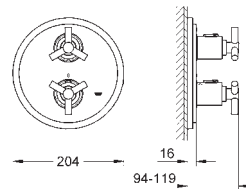

19 394 000 chrome 498.00

Atrio
Thermostatic shower mixer
set for final installation for
GROHE Rapido T 35 500 000
without concealed body
GROHE StarLight chrome finish
GROHE SafeStop at 38°C
volume handle with **GROHE EcoButton** (economy
button with individually adjustable economy stop)
Carbodur ceramic headpart 1/2", 180°
escutcheon- and shaft-sealing
wall escutcheon
covered fixing
with Ypsilon handle

35 500 000 chrome 231.00

**GROHE Rapido T Universal thermostatic
mixer for concealed installation**