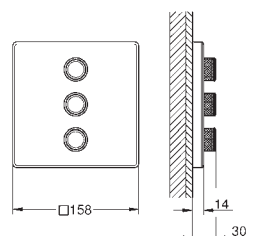

Grotherm SmartControl Triple volume control trim

set for final installation for
GROHE Rapido SmartBox 35 600 000/35 601 000
metal wall escutcheon with **GROHE QuickFix**
(covered escutcheon and shaft sealing, covered
fixing), retroactively 6° adjustable