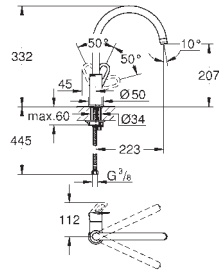

31 368 000

chrome

97.00

BauLoop

Single-lever sink mixer 1/2"

high spout

single hole installation

GROHE StarLight finish

GROHE Longlife 28 mm ceramic cartridge

spout with mousseur

swivel tubular spout

swivel area 360°

flexible connection hoses

rapid installation system

Min. recommended pressure 0.1 bar