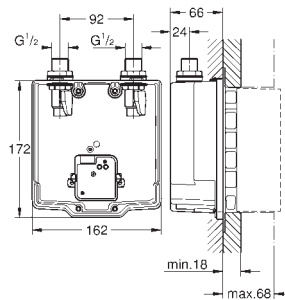

36 339 000

chrome

193.00

**Eurosmart Cosmopolitan E
Concealed mounting box
with mixture**
wall installation
suitable for IR-sets for final installation
2 stop valves
housing with mixing device
non-return valve
connection housing for power supply
suitable for
36 315 000, 36 412 000, 36 376 000