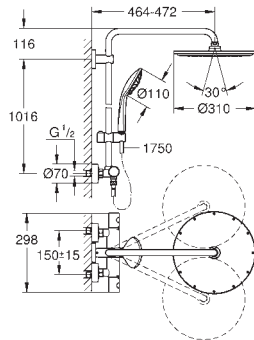

Euphoria XXL System 310
Shower system with thermostatic mixer for wall mounting

consisting of:
horizontal swivable 450 mm shower arm
exposed thermostat with
Aquadimmer function
allows change between:
metal head shower Rainshower Cosmopolitan 310 (27 477 000)
spray pattern: Rain
with ball joint
rotation angle $\pm 15^\circ$
hand shower Euphoria 110 Massage (27 221 000)
adjustable in height with gliding element
Silverflex shower hose 1750 mm (28 388 000)
GROHE TurboStat compact cartridge
with wax thermoelement
GROHE DreamSpray perfect spray pattern
GROHE StarLight chrome finish
Inner WaterGuide for a longer life
SpeedClean anti-lime system
Twistfree to prevent hose from twisting
GROHE MetalGrip ergonomically shaped metal handles
suitable for instantaneous heaters
from 18 kW/h
minimum flow rate 7 l/min.
min. recommended pressure 1.0 bar
optional upgrade: **GROHE EasyReach** tray (26 362)