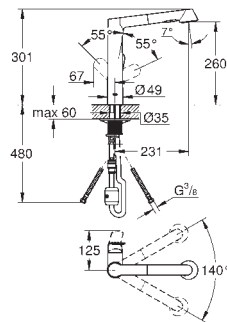

32 176 000
32 176 DC0

chrome
supersteel

712.00
926.00

K7
Single-lever sink mixer 1/2"
single hole installation
GROHE StarLight finish
GROHE SilkMove 35 mm ceramic cartridge
pull-out dual spray control -
switches back and forth between
regular flow and spray
diverter: mousseur/**SpeedClean** shower jet
automatic return to mousseur
adjustable flow rate limiter
swivel cast spout
swivel area 140°
protected against backflow
flexible connection hoses
rapid installation system
min. recommended pressure 1.0 bar