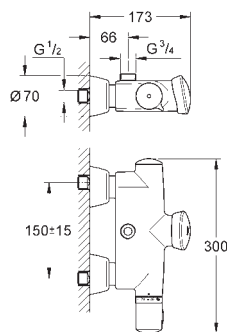

Eurodisc SE
Self-closing shower thermostat, 1/2" wall mounted
6 V lithium-battery, type CR-P2
GROHE StarLight chrome finish
GROHE TurboStat compact cartridge with wax thermoelement
GROHE CoolTouch metal housing
temperature scale handle with safety stop between 35°C and 45°C
non-return valve
dirt strainers
top outlet 3/4"
start-stop function
electronic control of operating time
functions to activate with tip code
flow time adjustable from 2 sec. to 30 min.
automatic flushing: 5 min after 3 days without use
thermal disinfection for 3.5 or 11 min
CE approved
type of protection IP 69K
min. recommended pressure 1.0 bar