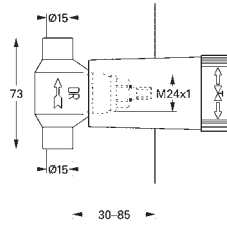

GROHE ATRIO JOTA

Ref. No.

Colour

Price netto (€)

29 801 000

chrome

23.00

Concealed stop-valve, 1/2"
pre-assembled headpart 1/2"
short spindle, protection sleeve
soldered connection Ø15 mm
DR-brass

29 803 000

chrome

38.00

ditto, soldered connection Ø 18 mm

29 804 000

chrome

41.00

ditto, soldered connection Ø 22 mm