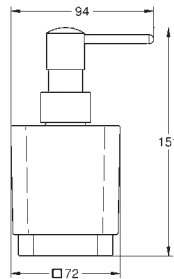

**Selection Cube
Holder**

for Selection Cube glass (40 789 000),
Selection Cube soap dish (40 806 000) or
Selection Cube soap dispenser (40 805 000)
material: metal
concealed fastening
GROHE StarLight chrome finish

new

40 805 000

chrome

62.00

**Selection Cube
Soap dispenser**

material: glass / metal
GROHE StarLight finish
fits in the following holder:
Selection Cube (40 865 000)

new