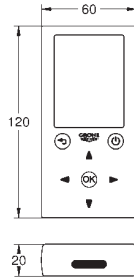

GROHE ELECTRONIC ACTUATIONS FOR URINAL

Ref. No.

Colour

Price netto (€)

36 407 001

chrome

289.00

Remote control

for all GROHE one eye infra-red products as of 06/2015 and GROHE Blue Home

monitoring

consumption and usage data
thermal disinfection cycles (infrared faucets)
auto flush cycles (infrared faucets)
cleaning mode cycles (GROHE Blue Home)
filter and CO₂ capacity (GROHE Blue Home)

configuration

cleaning mode on/off
thermal disinfection (infrared faucets)
detection range
shut off delay (infrared faucets)
auto flush (infrared faucets)
filter capacity (GROHE Blue Home)

service

send and save profile
reset to factory or user settings
filter capacity (GROHE Blue Home)
demo mode
error codes (GROHE Blue Home)

3 x 1.5 V AAA DC battery supply

39 368 000

chrome

593.00