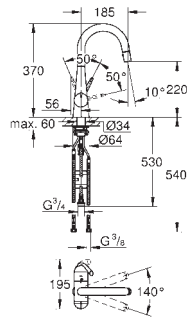

GROHE ZEDRA / ZEDRA TOUCH

Ref. No.

Colour

Price netto (€)

31 203 000

chrome

491.00

Zedra
Single-lever sink mixer 1/2"
shut off valve
single hole installation
GROHE StarLight finish
GROHE SilkMove 46 mm ceramic cartridge
pull-out mousseur spray
diverter: mousseur/SpeedClean shower jet
automatic return to mousseur
swivel area 140°
protected against backflow
flexible connection hoses
rapid installation system