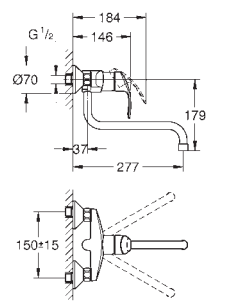

32 224 002

chrome

133.00

Eurosmart
Single-lever sink mixer 1/2"
wall mounted
GROHE StarLight finish
GROHE SilkMove 35 mm ceramic cartridge
mousseur
adjustable flow rate limiter
swivel tubular spout
swivel area 360°
projection 277 mm
integrated temperature limiter
S-unions

KITCHEN FITTINGS