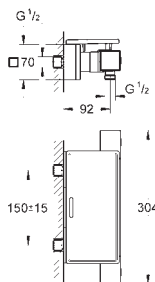

GROHE GROHTHERM CUBE

Ref. No.

Colour

Price netto (€)

34 491 000

chrome

381.00

Grotherm Cube

Thermostatic shower mixer 1/2"

wall mounted

GROHE StarLight chrome finish

GROHE SafeStop at 38°C

GROHE SafeStop Plus (optional) additional

temperature limiter at 43° C

GROHE TurboStat compact cartridge

with wax thermoelement

integrated mixed water shut off

volume handle with **GROHE EcoButton** (economy

button with individually adjustable economy stop)

Carbodur ceramic headpart 1/2", 180°

shower bottom outlet 1/2"

built-in non return valves

dirt strainers

protected against backflow

covered S-unions

GROHE EasyReach shower tray (18 700 000)

removable for easy cleaning

da Vinci satin white finish

min. recommended pressure 1.0 bar

GROHE EcoJoy technology for less water and perfect flow

34 488 000

chrome

344.00