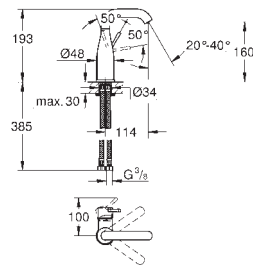

23 463 001 chrome 162.00

Essence New
Single-lever basin mixer 1/2"
M-Size
single hole installation
metal lever
GROHE SilkMove 28 mm ceramic cartridge
with temperature limiter
GROHE StarLight chrome finish
GROHE EcoJoy mousseur 5.7 l/min
GROHE AquaGuide adjustable mousseur
GROHE QuickFix Plus installation system
swivel spout with mousseur and stop limiter
smooth body
flexible connection hoses