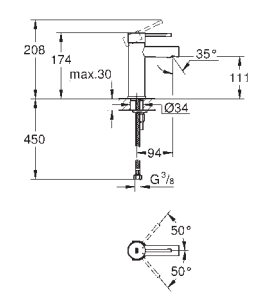

34 294 001 chrome 137.00

Essence New
Single-lever basin mixer 1/2"
S-Size
single hole installation
metal lever
GROHE SilkMove 28 mm ceramic cartridge with temperature limiter
GROHE StarLight chrome finish
GROHE EcoJoy mousseur 5.7 l/min
GROHE QuickFix Plus installation system
smooth body
flexible connection hoses