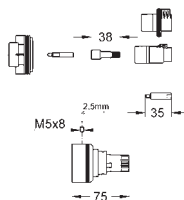

47 780 000

chrome

142.00

Extension-set 27.5 mm

for use with central-thermostats and
shower-thermostats with shut-off valve