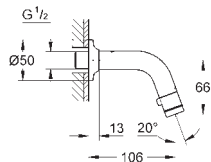

20 205 000 **chrome** **86.00**
Universal wall-mounted tap DN15
Flow rate: 6l/min at 3 bar flow pressure
Flow-Stop mousseur
ceramic headpart
connection thread 1/2"
GROHE StarLight chrome finish
projection 106 mm