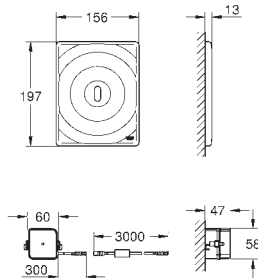

38 699 001

chrome

567.00

Tectron Surf

Infra-red electronic for WC flushing cistern

with infrared sensor for bi-directional communication for monitoring, configuration and service purpose

GROHE StarLight chrome finish
with transformer 100-230 V AC, 50-60 Hz, 6 V DC for flushing cistern GD 2

servo motor
concealed installation
front plate 156 x 197 mm

infra-red control
7 pre-set programs:
auto flush
cleaning mode
pre-flush on/off
additional functions and precise settings
by remote control 36 407
adjustable flush (3 - 9 l) by hand and remote
CE approved