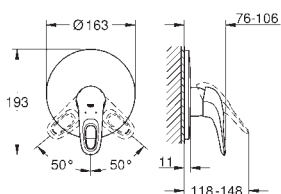

19 507 003 **chrome** **124.00**
19 507 LS3 **moon white/chrome** **162.00**

Eurostyle
Single-lever shower mixer
set for final installation for
35 501 000
without concealed body
loop metal lever
GROHE StarLight chrome finish
GROHE QuickFix covered fixation
escutcheon- and shaft-sealing
metal wall escutcheon

35 501 000 **chrome** **97.00**
GROHE Rapido E Universal single-lever mixer for concealed installation