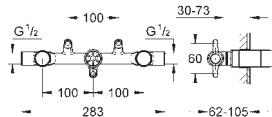

32 706 000 chrome 221.00

Two-handle basin mixer
concealed body, 1/2"
for 3-hole wash-basin mixer
wall installation
without finishing trim set
installation depth 30 - 75 mm
DR-brass
installation device