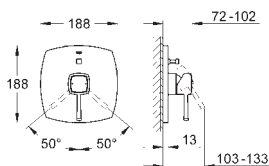

GROHE GRANDERA

Ref. No. Colour Price netto (€)

19 920 000 chrome 319.00
19 920 IGO chrome/gold 415.00

Grandera
Single-lever bath mixer
set for final installation for 35 501 000
without concealed body
GROHE StarLight chrome finish
automatic diverter: bath/shower
escutcheon- and shaft-sealing
metal escutcheon
covered fixing
min. recommended pressure 1.0 bar

35 501 000 chrome 97.00
GROHE Rapido E Universal single-lever mixer for concealed installation