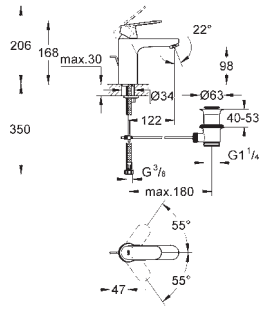

GROHE EUROSMART COSMOPOLITAN

Ref. No.

Colour

Price netto (€)

23 325 000

chrome

120.00

Eurosmart Cosmopolitan
Single-lever basin mixer 1/2"
M-Size

single hole installation
metal lever

GROHE SilkMove 35 mm ceramic cartridge
adjustable flow rate limiter

GROHE StarLight chrome finish

GROHE EcoJoy mousseur 5.7 l/min

GROHE QuickFix rapid installation system

pop-up waste set 1 1/4"

flexible connection hoses

min. recommended pressure 1.0 bar

optional temperature limiter ref. no. 46 375 000