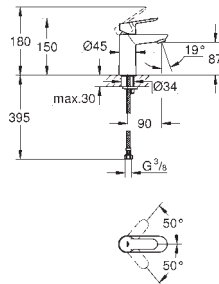

23 330 000 **chrome** **70.00**
BauEdge
Single-lever basin mixer 1/2"
S-Size
single hole installation
metal lever
GROHE Longlife 28 mm ceramic cartridge
GROHE StarLight chrome finish
GROHE EcoJoy mousseur 5.7 l/min
rapid installation system
smooth body
flexible connection hoses
min. recommended pressure 1.0 bar