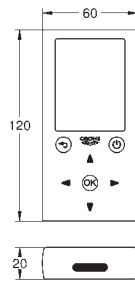

Remote control

for all GROHE one eye infra-red products as of 06/2015
and GROHE Blue Home

monitoring

consumption and usage data
thermal disinfection cycles (infrared faucets)
auto flush cycles (infrared faucets)
cleaning mode cycles (GROHE Blue Home)
filter and CO₂ capacity (GROHE Blue Home)

configuration

cleaning mode on/off
thermal disinfection (infrared faucets)
detection range
shut off delay (infrared faucets)
auto flush (infrared faucets)
filter capacity (GROHE Blue Home)

service

send and save profile
reset to factory or user settings
filter capacity (GROHE Blue Home)
demo mode
error codes (GROHE Blue Home)

3 x 1.5 V AAA DC battery supply