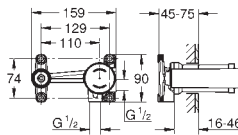

23 571 000 **chrome** 222.00

Single-lever mixer 1/2", universal concealed body
for 2-hole basin mixers
wall installation
without finishing trim set
GROHE SilkMove 35 mm ceramic cartridge
adjustable flow rate limiter
with temperature limiter
spout can be positioned on the right or left
DR-brass
installation device