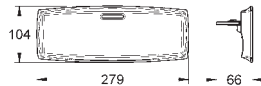

18 651 000 chrome 124.00

Grandera
GROHE EasyReach tray
material: ceramic
including mounting set
for 23 316 000/23 316 IG0
23 317 000/23 317 IG0