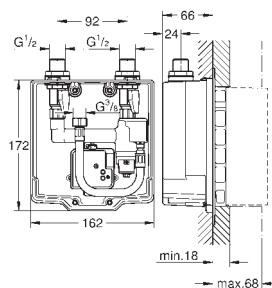

suitable for

36 273 000, 36 335 SD0, 36 334 SD0, 36 411 000

36 336 000

chrome

297.00

Eurosmart Cosmopolitan E

Concealed mounting box

with integrated pre-adjustable