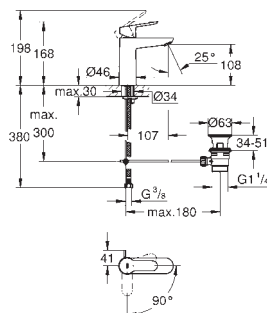

23 759 000 **chrome** **77.00**
BauEdge
Single-lever basin mixer 1/2"
M-Size
single hole installation
metal lever
GROHE Longlife ES 28 mm ceramic cartridge
with energy saving function via cold start
GROHE StarLight chrome finish
GROHE EcoJoy mousseur 5.7 l/min
rapid installation system
pop-up waste set 1 1/4"
flexible connection hoses