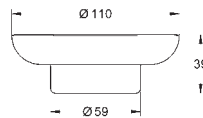

40 368 001 chrome 8.00

Essentials Soap dish
material: glass
fits in the following holders:
Essentials (40 369)
Essentials Cube (40 508)
Bau Cosmopolitan (40 585)
Essentials Authentic (40 652)