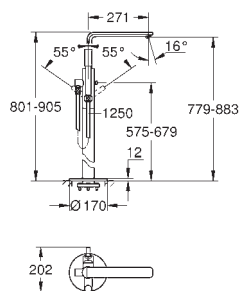

29 037 000 chrome 709.00

**4/5-hole bath combination (optional)
baseframe for installation under tiled surround**
consisting of:
base frame
drainage box with integrated outlet for splash water

45 388 000 chrome 101.00

Supporting legs for baseframe

new

23 792 001 chrome 1,323.00

23 792 DC1 supersteel 1,645.00

**Lineare
Single-lever bath mixer 1/2"**
floor-mounted
set for final installation for
45 984
without roughing-in-set
GROHE SilkMove 35 mm ceramic cartridge
with temperature limiter
GROHE StarLight chrome finish
automatic diverter: bath/shower
spout with mousseur
projection 271 mm
integrated non-return valve in the shower outlet 1/2"
with shower holder
hand shower Sena (28 034 000)
Silverflex shower hose 1 250 mm (28 362 000)
protected against backflow