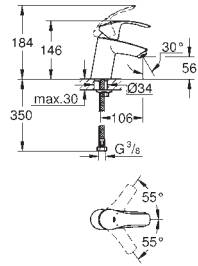

32 467 002 **chrome** **85.00**

Eurosmart
Single-lever basin mixer 1/2"
S-Size
single hole installation
metal lever
GROHE SilkMove 35 mm ceramic cartridge
adjustable flow rate limiter
GROHE StarLight chrome finish
with temperature limiter
GROHE EcoJoy mousseur 5.7 l/min
GROHE QuickFix rapid installation system
smooth body
flexible connection hoses