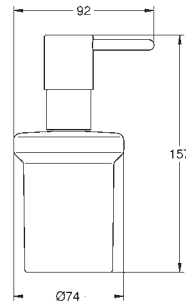

40 394 001 chrome 25.00

Essentials Soap dispenser
material: glass / metal
fits in the following holders:
Essentials (40 369)
Essentials Cube (40 508)
Bau Cosmopolitan (40 585)
Essentials Authentic (40 652)
GROHE StarLight chrome finish