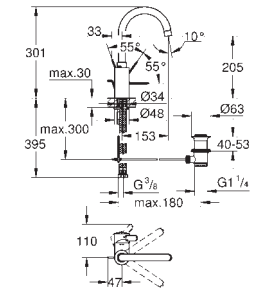

32 830 000

chrome

154.00

Eurosmart Cosmopolitan
Single-lever basin mixer 1/2"
L-Size

single hole installation
metal lever

covered lever fixing

GROHE SilkMove 35 mm ceramic cartridge
adjustable flow rate limiter

GROHE StarLight chrome finish

GROHE QuickFix installation system

mousseur

swivel tubular spout with stop limiter

pop-up waste set 1 1/4"

flexible connection hoses