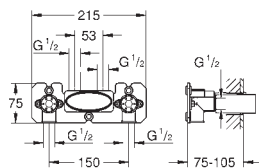

34 714 000

chrome

651.00

Grotherm SmartControl
Combi thermostatic shower mixer with
2 valves, exposed/concealed

wall mounted

GROHE CoolTouch no risk of scalding

GROHE StarLight chrome finish

GROHE TurboStat compact cartridge

with wax thermoelement

GROHE SafeStop at 38°C

GROHE SafeStop Plus (optional) additional
temperature limiter at 43° C

GROHE EcoJoy technology for less water and perfect flow

SmartControl push for ON-OFF, turn for volume

adjustment from EcoJoy to Full Flow, exchangeable symbols

GROHE EasyReach shower tray

shower bottom outlet 1/2"

multiple outlets can be run simultaneously

protected against backflow

requires concealed body 26 449 000 – to be ordered separately

new