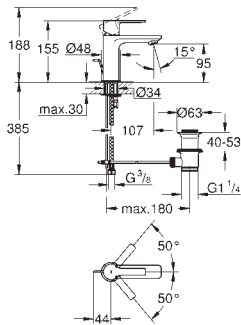

GROHE LINEARE

Ref. No. Colour Price netto (€)

new