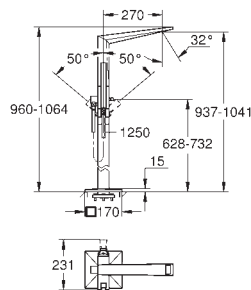

23 119 000 chrome 2,471.00

Allure Brilliant
Single-lever bath mixer 1/2"
floor-mounted
set for final installation for
45 984
without roughing-in-set
GROHE SilkMove 46 mm ceramic cartridge
GROHE StarLight chrome finish
automatic diverter: bath/shower
spout with integrated mousseur
projection 270 mm
integrated non-return valve in the shower outlet 1/2"
with shower holder
hand shower Euphoria Cube+
metal shower hose 1250 mm
protected against backflow