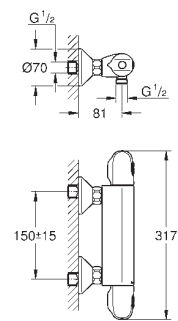

Grohtherm 1000
Thermostatic shower mixer 1/2"
wall mounted
GROHE CoolTouch safety housing
GROHE StarLight chrome finish
GROHE MetalGrip ergonomically shaped metal handles
GROHE SafeStop at 38°C
GROHE SafeStop Plus (optional) additional temperature limiter at 43° C
GROHE TurboStat compact cartridge with wax thermoelement
integrated mixed water shut off
volume handle with **GROHE EcoButton** (economy button with individually adjustable economy stop)
ceramic headpart 1/2", 180°
shower bottom outlet 1/2"
built-in non return valves
dirt strainers
protected against backflow
GROHE QuickFix S-unions
metal escutcheon
min. recommended pressure 1.0 bar
GROHE EcoJoy technology for less water and perfect flow

34 155 003 chrome 277.00