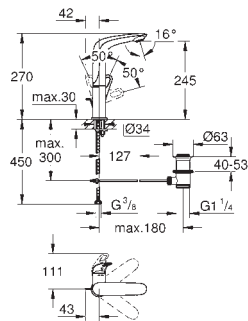

23 569 003 chrome 174.00
23 569 LS3 moon white/chrome 226.00

Eurostyle
Single-lever basin mixer 1/2"
L-Size
single hole installation
loop metal lever
GROHE SilkMove 28 mm ceramic cartridge
with temperature limiter
GROHE StarLight chrome finish
GROHE EcoJoy mousseur 5.7 l/min
GROHE QuickFix rapid installation system
swivel cast spout
swivel area 360°
pop-up waste set 1 1/4"
flexible connection hoses