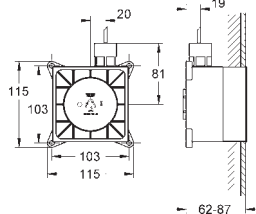

Rainshower F-Series

Rough-in set sound set

for use with double sound modules (36 360 000)

consisting of:

- 2 rough-in sets (115 x 115 x 62-87 mm)
- 2 cable extensions (5 m each)
- 1 Y-piece