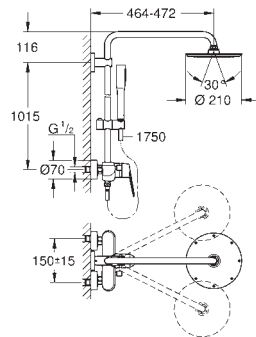

GROHE EUPHORIA XXL SYSTEM

Ref. No.

Colour

Price netto (€)

23 147 001

chrome

1,050.00

Euphoria Cube XXL System 230

Shower system with single lever mixer for wall mounting

consisting of:

shower arm
projection 400 mm
exposed single-lever shower mixer with diverter
allows change between:
spray pattern: Rain
metal head shower Rainshower Allure 230 (27 479 000)
with ball joint
rotation angle $\pm 15^\circ$
spray pattern: Rain
hand shower Euphoria Cube Stick (27 698 000)
adjustable in height with gliding element
Silverflex shower hose 1750 mm (28 388 000)
GROHE SilkMove 35 mm ceramic cartridge
GROHE DreamSpray perfect spray pattern
GROHE StarLight chrome finish
SpeedClean anti-lime system
Inner WaterGuide for a longer life
Twistfree to prevent hose from twisting
suitable for instantaneous heaters
from 18 kW/h
minimum flow rate 7 l/min.
min. recommended pressure 1.0 bar

23 058 003

chrome

665.00

Euphoria XXL Eurodisc Cosmopolitan System 210

Shower system with single lever mixer for wall mounting

consisting of:

horizontal swivable 450 mm shower arm
exposed single-lever shower mixer with diverter
allows change between:
metal head shower Rainshower Cosmopolitan 210 (28 368 000)
spray pattern: Rain
with ball joint
rotation angle $\pm 15^\circ$
hand shower Euphoria Cosmopolitan Stick (27 400 000)
spray pattern: Rain
adjustable in height with gliding element
Silverflex shower hose 1750 mm (28 388 000)
GROHE SilkMove 46 mm ceramic cartridge
GROHE DreamSpray perfect spray pattern
GROHE StarLight chrome finish
SpeedClean anti-lime system
Inner WaterGuide for a longer life
Twistfree to prevent hose from twisting
suitable for instantaneous heaters
from 18 kW/h
minimum flow rate 7 l/min.
min. recommended pressure 1.0 bar

new

26 314 000

chrome

*

Euphoria XXL System 210