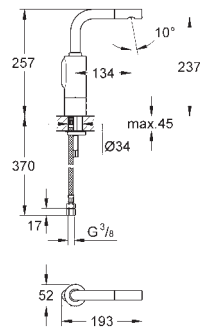

Essence E
Infra-red electronic basin tap 1/2" without mixing device
for cold or premixed water
single hole installation
6 V lithium-battery, type CR-P2
GROHE StarLight chrome finish
GROHE EcoJoy 5.0 l/min. flow limiter
mousseur
solenoid valve integrated in housing
flexible connection hose
dirt strainer
rapid installation system
multistage battery status display
automatically safety stop after 60 sec. (factory set)
additional functions and precise settings
by remote control 36 407
automatic flushing after 1 or 3 days without use
thermal disinfection for 3.5 or 11 min
CE approved
acoustic group I in accordance with DIN 4109
type of protection faucet IP 59K

36 094 000

chrome

662.00