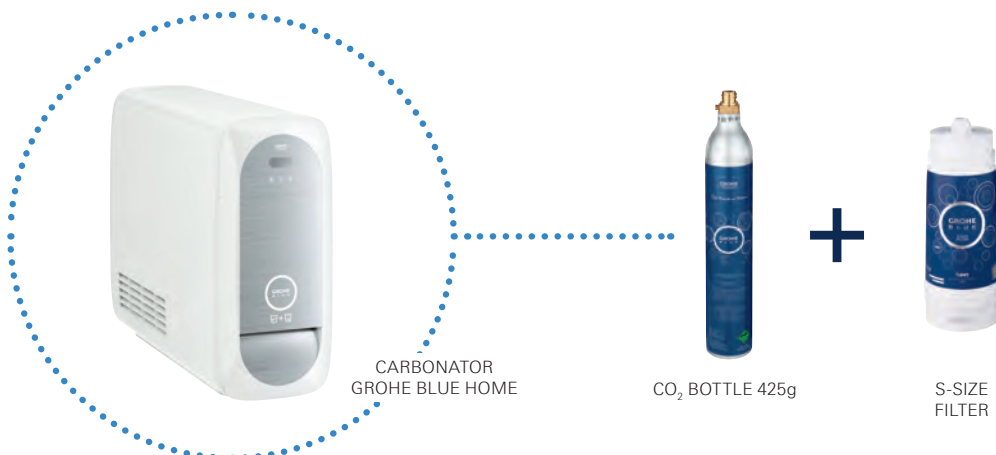

GROHE BLUE HOME CONTAINS: