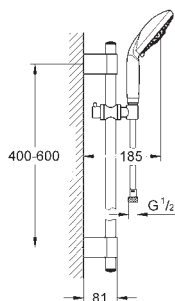

28 767 001 chrome 194.00

Rainshower Classic 130
Shower rail set 3 sprays
consisting of:
hand shower Classic (28 764 000)
shower rail, 600 mm (28 797 001)
with wall holders made of metal
Silverflex shower hose 1750 mm (28 388 000)
GROHE StarLight chrome finish
Twistfree to prevent hose from twisting
GROHE QuickFix Plus adjustable distance between brackets
for adaption to existing drilling holes
min. recommended pressure 1.0 bar

28 769 001 chrome 212.00
ditto, 900 mm

SHOWERS