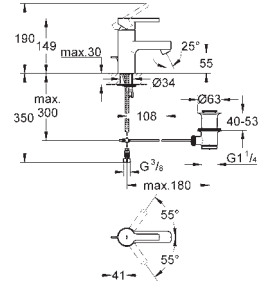

32 114 000 chrome 223.00

Lineare
Single-lever basin mixer 1/2"
S-Size
single hole installation
GROHE SilkMove 35 mm ceramic cartridge
adjustable flow rate limiter
GROHE StarLight chrome finish
rapid installation system
mousseur
pop-up waste set 1 1/4"
flexible connection hoses