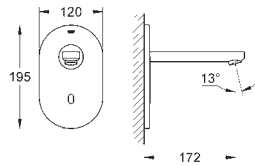

36 410 000 chrome 621.00

**Euroeco Cosmopolitan E Bluetooth
Infra-red electronic basin tap without mixing device**
with infrared sensor and Bluetooth module for
bi-directional communication for monitoring,
configuration and service purpose
with transformer 100-240 V AC, 50-60 Hz, 6.75 V DC
set for final installation for concealed
fitting box
36 336 000/36 337 000
GROHE StarLight finish
GROHE EcoJoy technology for less water and perfect flow
laminar flow straightener 9 l/min.
chrome escutcheon and spout
projection 172 mm
with Bluetooth 4.0* for wireless data communication
for Apple** and Android devices
Bluetooth range (max. 10 m) varies depending on used
materials and walls between transmitter and receiver
monitoring
password protected products
app detects all Bluetooth products in range
auto flush cycles and timing last auto flush
usage per day / 30 days
thermal disinfection cycles and timings last disinfection
configuration
detection range and shut off delay
auto flush
thermal disinfection
cleaning mode
2 on/off timers
identification by name
service
send and save 3 profiles
reset to factory or user settings
hard and software version
CE approved
acoustic group I in accordance with DIN 4109