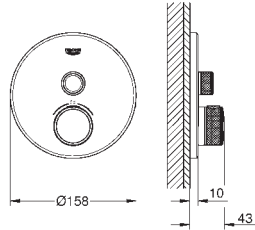

Price netto (€)

THERMOSTATS

new

29 118 000

chrome

411.00

Grotherm SmartControl

Thermostat for concealed installation with one valve