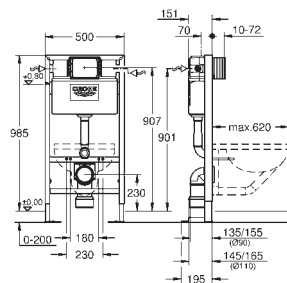

Rapid SL for WC with flushing cistern 6 - 9 l
1.00 m installation height
for free-standing installation, for on-the-wall installations or studded walls
powder coated steel frame, self-supporting for dry-cladding, completely pre-assembled with fixed connections
for single installation
lockable
fixing material
TÜV approved
2 WC fixing bolts
fixing device for ceramic
distance of fixing bolts 180/230 mm
outlet bend Ø 90 mm
depth adjustable
reducer Ø 90/110 mm
inlet and outlet connecting set
flushing cistern 6 - 9 l
pneumatic discharge valve offering 3 modes of operation: dual flush or start/stop or single flush
front or top actuation
water supply from left/right or back
low noise (group I acc. to German Noise Specification)
insulated against condensation
1/2" water supply connection including integrated angle valve and push fit flexible hose union
Shortable inspection shaft incl. protection during construction phase
without accessories for on-the-wall installation
without wall plate/actuation