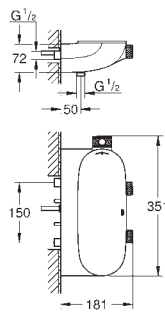

GROHE GROHTHERM SMARTCONTROL

Ref. No.

Colour

Price netto (€)

THERMOSTATS

new