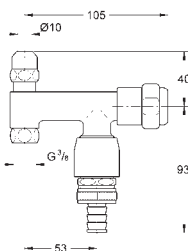

41 033 000 chrome 38.00

Eggemann Original WAS valve „Eckfix“ 3/8"

Installation on service valve
Axis dimension 60 mm
Grease chamber headpart 3/8" for closable
hose connection with non-return valve
Pipe-ventilating valve of type HB
construction
protected against backflow
GROHE StarLight chrome finish