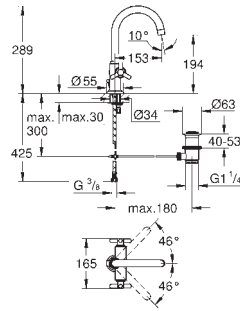

GROHE ATRIO YPSILON

Ref. No. Colour Price netto (€)

21 019 000 chrome 443.00

Atrio
One-hole basin mixer, 1/2"
L-Size
ceramic headparts 1/2", 90°
GROHE StarLight chrome finish
rapid installation system
swivel tubular spout
with mousseur and stop limiter
pop-up waste set 1 1/4"
flexible connection hoses
with Ypsilon handle