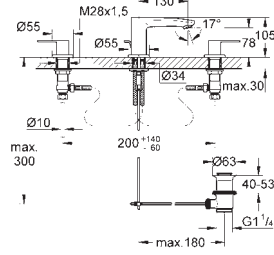

GROHE EUROSTYLE COSMOPOLITAN

Ref. No.

Colour

Price netto (€)

20 208 002

chrome

253.00

**Eurostyle Cosmopolitan
Three-hole basin mixer
S-Size**

metal lever
ceramic headparts 1/2", 90°
GROHE StarLight chrome finish
GROHE QuickFix installation system
with centering support
spout with mousseur
pop-up waste set 1 1/4"
pressure-proof, flexible connection hoses
between middle-body and side valves
union nut with 10.5 mm drilling