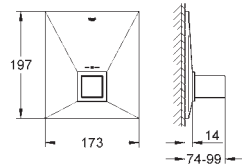

GROHE ALLURE BRILLIANT

Ref. No. Colour Price netto (€)

19 887 000 chrome 608.00

Allure Brilliant
Central thermostatic mixer
set for final installation for
GROHE Rapido T 35 500 000
without concealed body
GROHE StarLight chrome finish
GROHE SafeStop Plus integrated temperature
limiter at max 50°C
wall escutcheon with **GROHE QuickFix** (covered
escutcheon- and shaft sealing, covered fixing)
metal handles

35 500 000 chrome 231.00
**GROHE Rapido T Universal thermostatic
mixer for concealed installation**