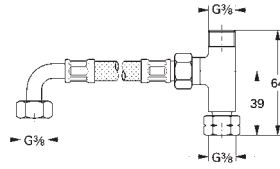

47 533 000

chrome

38.00

Grotherm Micro
Connection set
for Grotherm Micro
consisting of:
union nut 3/8"
T-unit
2 outlets 3/8" male thread
flexible connection hose
union nuts
GROHE StarLight chrome finish