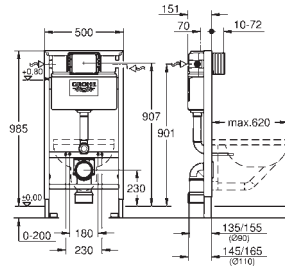

GROHE RAPID SL FOR WC

Ref. No.

Colour

Price netto (€)

38 525 001

chrome

294.00

**Rapid SL for WC
with flushing cistern 6 - 9 l
1.00 m installation height**

for on-the-wall installations or studded walls
powder coated steel frame, self-supporting
for dry-cladding, completely pre-assembled
with fixed connections
for single or rail installation
quick adjustment, lockable
fixing material
TÜV approved
2 WC fixing bolts
fixing device for ceramic
WC ceramics with small bearing area (less than 205 mm)
require additional accessory 38 779 000
distance of fixing bolts 180/230 mm
outlet bend Ø 90 mm
depth adjustable
reducer Ø 90/110 mm
inlet and outlet connecting set

flushing cistern 6 - 9 l

pneumatic discharge valve offering 3 modes of
operation: dual flush or start/stop or single flush
front or top actuation

water supply from left/right or back
low noise (group I acc. to
German Noise Specification)
insulated against condensation
1/2" water supply connection including
integrated angle valve and push fit
flexible hose union
Shortable inspection shaft incl. protection
during construction phase

**without accessories for on-the-wall installation
without wall plate/actuation**

GROHE EcoJoy technology for less water and perfect flow

38 526 000

chrome

316.00