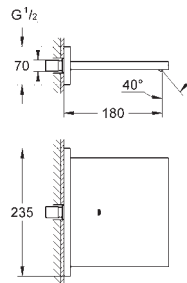

13 317 000 **chrome** **693.00**

Allure
Cascade spout for bath and shower
wall mounted
GROHE StarLight chrome finish
projection 180 mm
min. recommended pressure 1.0 bar