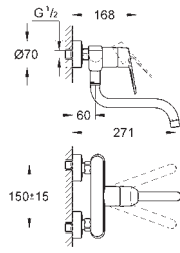

GROHE EURODISC COSMOPOLITAN

Ref. No.

Colour

Price netto (€)

33 772 002

chrome

210.00

Eurodisc Cosmopolitan
Single-lever sink mixer 1/2"
wall mounted

GROHE StarLight finish
GROHE SilkMove 46 mm ceramic cartridge
mousseur
adjustable flow rate limiter
swivel tubular spout
selectable swivel area : 0° / 150°
projection 211 mm
S-unions