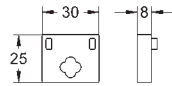

27 845 000

chrome

1.00

Euphoria Cube

Compensation disc

for Euphoria Cube shower bars 27 892 000 / 27 841 000