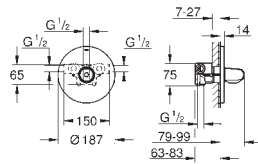

Grotherm 1000 New
Central thermostatic mixer
concealed installation set
consisting of:
concealed body
(34 213 000)
wall escutcheon with **GROHE QuickFix** (covered
escutcheon- and shaft sealing, covered fixing)
GROHE TurboStat compact cartridge
with wax thermostatic element
GROHE StarLight chrome finish
GROHE MetalGrip ergonomically shaped metal handles
GROHE SafeStop at 38°C
GROHE SafeStop Plus (optional) additional
temperature limiter at 43° C
min. recommended pressure 1.0 bar

34 582 000 chrome 604.00