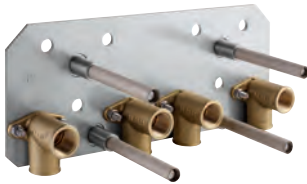

Rainshower F-Series 15"

Roughing-in set

for use with Rainshower F-Series 15" Multi Spray head shower

295 mm (width) x 121 mm (height) x 181 mm (depth)

max. installation depth: 91 mm

min. wall thickness: not less than 200 mm

minimum screw-in depth of stud bolts: 14 mm

full metal construction

waterways: brass

1/2" connections

27 467 000 **chrome** 568.00