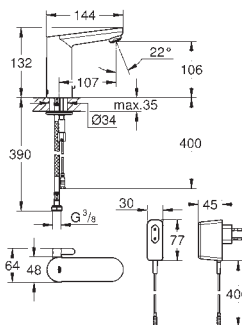

Eurosmart Cosmopolitan E

**Infra-red electronic basin mixer 1/2" with mixing device
and adjustable temperature limiter**

with infrared sensor for bi-directional communication for monitoring, configuration and service purpose

with plug transformer 100-230 V AC, 50-60 Hz, 6 V DC

GROHE EcoJoy mousseur 5.7 l/min

non-return valve

dirt strainers

with integrated solenoid valve

rapid installation system

7 pre-set programs:

auto flush

thermal disinfection

cleaning mode

additional functions and precise settings

by remote control 36 407

CE approved

acoustic group I in accordance with DIN 4109

type of protection faucet IP 59K

min. recommended pressure 1.0 bar