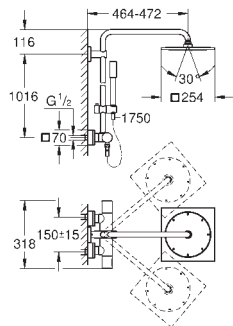

27 469 000 chrome 1,082.00

Rainshower F-Series System 254

Shower system with thermostat for wall mounting

consisting of:

horizontal swivable 450 mm shower arm

exposed thermostat with

Aquadimmer function

allows change between:

head shower Rainshower F-Series 254 (27 285 000)

with ball joint, rotation angle $\pm 20^\circ$

hand shower Sena (28 341 000)

adjustable in height with gliding element (12 140 000)

metal shower hose 1750 mm

GROHE EcoJoy 9,5 l/min flow limiter

GROHE TurboStat

GROHE CoolTouch

GROHE DreamSpray perfect flow

GROHE StarLight chrome finish

SpeedClean anti-lime system

Inner WaterGuide for a longer life

suitable for instantaneous heaters

from 18 kW/h

minimum flow rate 7 l/min.