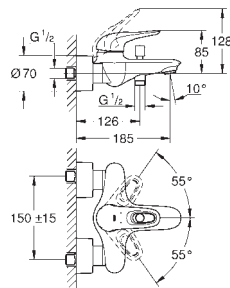

33 591 003
33 591 LS3

chrome
moon white/chrome

151.00
196.00

Eurostyle
Single-lever bath mixer 1/2"
wall mounted
loop metal lever
GROHE SilkMove 35 mm ceramic cartridge
with temperature limiter
GROHE StarLight chrome finish
adjustable flow rate limiter
automatic diverter: bath/shower
mousseur
shower outlet 1/2" with integrated non-return valve
covered S-unions
metal wall escutcheons
protected against backflow