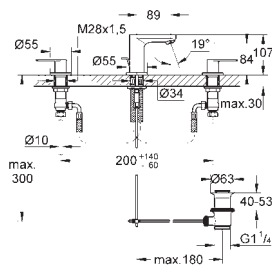

pop-up waste set 1 1/4"

flexible connection hoses

20 187 000

chrome

202.00

Eurosmart Cosmopolitan
Three-hole basin mixer 1/2"
S-Size

metal lever

ceramic headparts 1/2", 90°