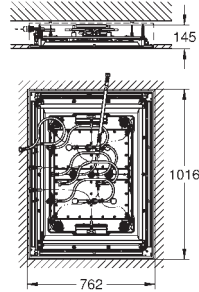

GROHE F-DIGITAL DELUXE

Ref. No. Colour Price netto (€)

new

26 373 001 chrome 18,442.00

Rainshower F-Series 40" AquaSymphony
Ceiling shower 6+ sprays with light
1016 mm x 762 mm x 145 mm
metal
minimum flow rate 25 l/min
min. recommended pressure 3.0 bar
1 x AquaCurtain
1 x Pure XL spray
1 x 2 cold mist spray
2 x GROHE PureRain spray 400 x 190 mm
2 x XL Waterfall (separately controlled)
1 x 4 Bokoma Spray with adjustment angle 20° and combinations
full spectrum LED: soft light with changing rainbow colours
individually adjustable: permanent lighting with colour selection
power supply for light 12 V DC
CE approved
SpeedClean anti-lime system
GROHE DreamSpray perfect spray pattern
GROHE StarLight finish

requires rough-in set (26 376 001), F-digital Deluxe base unit box (26 376 000), Bluetooth unit (36 371 000) and various cable connections – all to be ordered separately due to individualised installation

The ceiling construction must be appropriate for the static requirement of the product (total product weight > 70 kg). Ceiling shower has to be controlled by 8 outlets + 1 hand shower outlet and the performance of the waste must be of sufficient size (> 100 l/min). For detailed planning please see separate planning & installation guide before start.

recommendation: configuration with Grohtherm F or Grohtherm SmartControl

new

26 376 001 chrome 1,752.00

Rainshower F-Series 40"
Roughing-in set
for use with Rainshower F-Series 40" AquaSymphony ceiling shower
1000 mm x 745 mm x 152 mm
min. installation depth: 167 mm
waterways: brass
1/2" connections