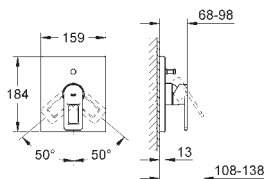

19 456 000 **chrome** **205.00**

Quadra
Single-lever bath mixer
set for final installation for
35 501 000
without concealed body
GROHE StarLight chrome finish
automatic diverter: bath/shower
escutcheon- and shaft-sealings
metal escutcheon
covered coupling

35 501 000 **chrome** **97.00**

GROHE Rapido E Universal single-lever mixer for concealed installation