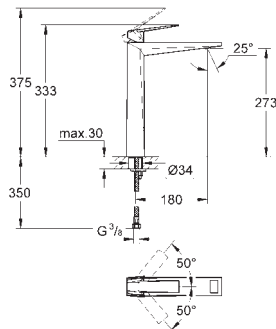

23 114 000 chrome 849.00

Allure Brilliant
Single-lever basin mixer 1/2"
XL-Size
single hole installation
for free-standing basins
GROHE SilkMove 28 mm ceramic cartridge
temperature limiter
GROHE StarLight chrome finish
GROHE EcoJoy 5.0 l/min. flow limiter
GROHE QuickFix installation system
spout with integrated mousseur
smooth body
flexible connection hoses
min. recommended pressure 1.0 bar