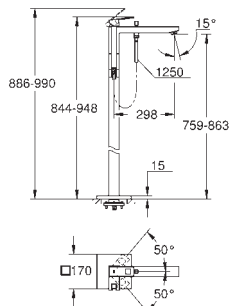

Ref. No. Colour Price netto (€)

23 672 000 **chrome** **1,381.00**

Eurocube
Single-lever bath mixer 1/2"
floor-mounted
set for final installation for 45 984 001
without roughing-in-set
GROHE SilkMove 35 mm ceramic cartridge
with temperature limiter
GROHE StarLight finish
automatic diverter: bath/shower
spout with mousseur
projection 298 mm
integrated non-return valve in the shower outlet 1/2"
protected against backflow
with shower holder
Euphoria Cube hand shower (27 698 000) 7.6 l/min
Silverflex shower hose 1 250 mm (28 362 000)