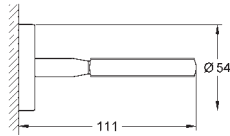

GROHE BAUCOSMOPOLITAN

Ref. No. Colour Price netto (€)

new

40 585 001 chrome 23.00

BauCosmopolitan Holder
material: metal
for crystal glass (40 372 001),
soap dish (40 368 001) or
soap dispenser (40 394 001)
concealed fastening
GROHE StarLight chrome finish