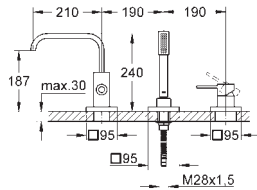

19 316 000 chrome 1,179.00

Allure
Three-hole single-lever
bath combination

for installation under tiled surround
GROHE StarLight chrome finish
trim set for 33 339
without baseframe
consisting of:
OHM operating element,
bath inlet with automatic diverter
bath/shower
hand shower Sena (28 034 000)
metal shower hose 2000 mm
min. recommended pressure 1.0 bar