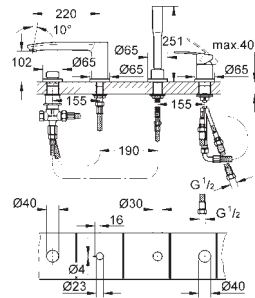

GROHE EUROSTYLE COSMOPOLITAN

Ref. No.

Colour

Price netto (€)

23 048 002

chrome

739.00

Eurostyle Cosmopolitan
Four-hole single-lever bath combination
GROHE SilkMove 46 mm ceramic cartridge
GROHE StarLight chrome finish
 consisting of:
 pre-assembled spout fixing
 OHM operating element,
 bath inlet with mousseur
 diverter bath/shower
 Euphoria Cosmopolitan hand shower (27 400 000)
 metal shower hose 2000 mm
 flexible connection hoses
 connection for shower hose
 protected against backflow
 can be used with 29 037 000
 min. recommended pressure 1.0 bar