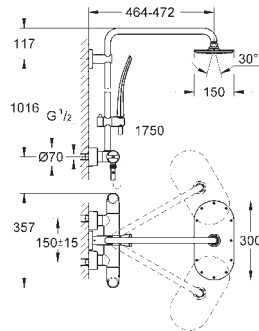

27 472 000

chrome

1,082.00

Rainshower System Veris 300

Shower system with thermostat for wall mounting consisting of:

horizontal swivable 450 mm shower arm
exposed thermostat with Aquadimmer function
allows change between:
head shower Rainshower 310 (27 471 000)
with ball joint
rotation angle $\pm 15^\circ$
hand shower Ondus (27 185 000)
adjustable in height with gliding element (12 140 000)

GROHE EcoJoy 9.5 l/min flow limiter

GROHE TurboStat compact cartridge

with wax thermoelement

GROHE CoolTouch

GROHE DreamSpray perfect spray pattern

GROHE StarLight chrome finish

Inner WaterGuide for a longer life

suitable for instantaneous heaters
from 18 kW/h

minimum flow rate 7 l/min.

min. recommended pressure 1.0 bar