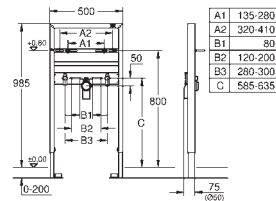

38 541 000

chrome

137.00

Rapid SL for wash basin
for single hole installation
1.00 m installation height
for on-the-wall installations or studded walls
powder coated steel frame, self-supporting
for dry-cladding, completely pre-assembled
with fixed connections

for single or rail installation
quick adjustment, lockable
fixing material
TÜV approved
wash basin fixing bolts M10 with
fixing device for ceramic
variable distance of fixing bolts
HT-outlet bend Ø 50 mm
seal Ø 32 mm
2 noise protected fitting connections 1/2"
without accessories for on-the-wall installation