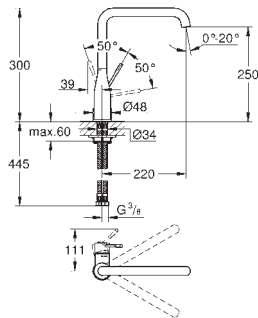

30 269 000 chrome 239.00
30 269 DC0 supersteel 323.00

Essence
Single-lever sink mixer 1/2"
high spout
single hole installation
GROHE StarLight chrome finish
GROHE SilkMove 28 mm ceramic cartridge
mousseur
swivel tubular spout
adjustable swivel area 0° / 150° / 360°
flexible connection hoses
rapid installation system
integrated temperature limiter
min. recommended pressure 1.0 bar