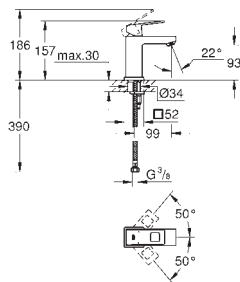

23 132 00E chrome 197.00

Eurocube
Single-lever basin mixer 1/2"
S-Size
single hole installation
metal lever
GROHE SilkMove 28 mm ceramic cartridge
temperature limiter
GROHE StarLight chrome finish
GROHE EcoJoy SpeedClean mousseur 5.7 l/min
GROHE QuickFix Plus installation system
smooth body
flexible connection hoses

23 132 000 chrome 197.00
ditto, with non-restricted flow