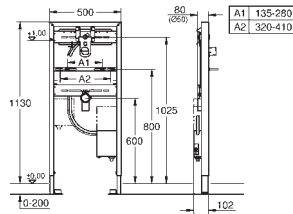

38 748 001

chrome

510.00

Rapid SL for wash basin

for wall mounted fittings
with roughing-in set for infra-red electronic
Europlus E 36 042 000, Essence E 36 252 000
and Allure E 36 235 000

1.13 m installation height

for on-the-wall installations or studded walls
powder coated steel frame, self-supporting
for dry-cladding, completely pre-assembled
for single or series installation
quick adjustment, lockable
fixing material
wash basin fixing bolts M10 with
fixing device for ceramic
variable distance of fixing bolts
HT-outlet bend Ø 50 mm, seal Ø 32 mm
pre-mounted roughing-in set
with protecting block
fire-proof pipe for laying electronic cables
installation box with water group, stop valve and flush elbow
connection with noise protected fitting holder 1/2"
connecting box for mains supply 230 V
CE approved
for installation with pre-mixed or cold water
without accessories for on-the-wall installation

36 407 001

chrome

289.00