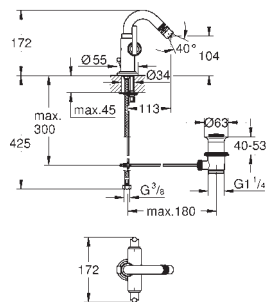

24 026 000 chrome 443.00

Atrio
Single-hole bidet mixer 1/2"
M-Size
ceramic headparts 1/2", 90°
GROHE StarLight chrome finish
rapid installation system
ball-joint mousseur
bow spout
pop-up waste set 1 1/4"
flexible connection hoses
with Jota handle