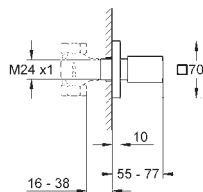

19 910 000 chrome 48.00

Eurocube
Volume Control Trim
for GROHE concealed valves, 1/2", 3/4", 1"
without concealed body
installation depth infinitely adjustable
16 - 38 mm
metal handle
sliding escutcheon with wall sealing
GROHE StarLight chrome finish
for use with rough-in valve 29 273 & 29 274