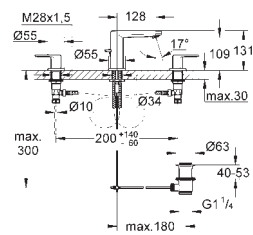

20 301 000

chrome

300.00

Europlus
Three-hole basin mixer 1/2"
S-Size

ceramic headparts 1/2", 90°

GROHE StarLight chrome finish

GROHE QuickFix installation system

with centering support

spout with mousseur

pop-up waste set 1 1/4"

pressure-proof, flexible connection hoses

between spout and side valves

union nut with 10.5 mm drilling