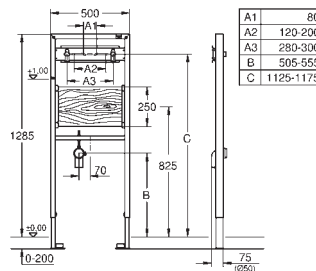

38 544 000

chrome

258.00

Rapid SL for sink
for wall mounted fittings
1.30 m installation height

for on-the-wall installations or studded walls
powder coated steel frame, self-supporting
for dry-cladding, completely pre-assembled
with fixed connections
for single or rail installation
quick adjustment, lockable
fixing material
TÜV approved
waterproof plywood
HT-outlet bend Ø 50 mm
2 noise protected fitting connections 1/2"

without accessories for on-the-wall installation