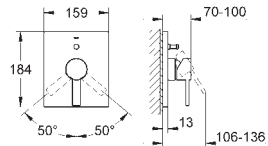

19 315 000 **chrome** **423.00**

Allure
Single-lever bath mixer
set for final installation for
35 501 000
without concealed body
GROHE StarLight chrome finish
automatic diverter: bath/shower
escutcheon- and shaft-sealing
metal escutcheon
covered coupling

35 501 000 **chrome** **97.00**

GROHE Rapido E Universal single-lever mixer for concealed installation