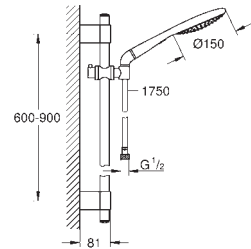

27 273 001 chrome 233.00

Rainshower Solo 150
Shower rail set 2 sprays
consisting of:
hand shower Solo (27 272)
shower rail, 900 mm (28 819)
with wall holders made of metal
Silverflex shower hose 1750 mm (28 388 000)
elbow adapter for the combination of hand showers with shower sets
GROHE DreamSpray perfect spray pattern
GROHE StarLight chrome finish
GROHE QuickFix Plus adjustable distance between brackets for adaption to existing drilling holes
SpeedClean anti-lime system
Inner WaterGuide for a longer life
Twistfree to prevent hose from twisting
suitable for instantaneous heater