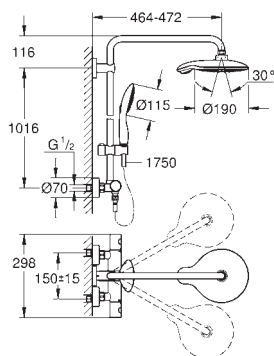

GROHE EUPHORIA SYSTEM

Ref. No.

Colour

Price netto (€)

26 186 000

chrome

627.00

Euphoria Power&Soul System 190 Shower system with thermostat for wall mounting

consisting of:

horizontal swivable 450 mm shower arm

Grohtherm 1000 Cosmopolitan exposed

thermostat with Aquadimmer function

allows change between:

head shower Power&Soul 190

4+ spray patterns:

GROHE Rain O², Rain, Bokoma Spray, Jet

with ball joint

rotation angle $\pm 15^\circ$

Hand shower Power&Soul 115 (27 671 000)

adjustable in height with gliding element (12 140 000)

Silverflex shower hose 1750 mm (28 388 000)

GROHE TurboStat compact cartridge

with wax thermoelement

GROHE DreamSpray perfect spray pattern

GROHE One-click showering

spray selection via push of a button

GROHE StarLight chrome finish

SpeedClean anti-lime system

Inner WaterGuide for a longer life

Twistfree to prevent hose from twisting

suitable for instantaneous heaters

from 18 kW/h

minimum flow rate 7 l/min.

min. recommended pressure 1.0 bar

optional upgrade: **GROHE EasyReach** tray (26 362)

26 273 000

chrome

647.00