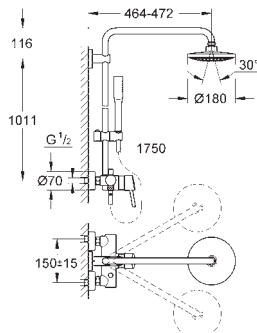

23 061 001

chrome

513.00

Euphoria Concetto System 180 Shower system with single lever mixer for wall mounting

consisting of:

horizontal swivable 450 mm shower arm

exposed single-lever shower mixer with diverter

allows change between:

head shower Euphoria Cosmopolitan

(27 492 000)

spray pattern: Rain

with ball joint

rotation angle $\pm 15^\circ$

Euphoria Cosmopolitan hand shower (27 400 000)

adjustable in height with gliding element (12 140 000)

GROHE EcoJoy 9,5 l/min flow limiter

GROHE SilkMove 46 mm ceramic cartridge

GROHE DreamSpray perfect spray pattern

GROHE StarLight chrome finish

SpeedClean anti-lime system

Inner WaterGuide for a longer life

Twistfree to prevent hose from twisting

suitable for instantaneous heaters

from 18 kW/h

minimum flow rate 7 l/min.

min. recommended pressure 1.0 bar