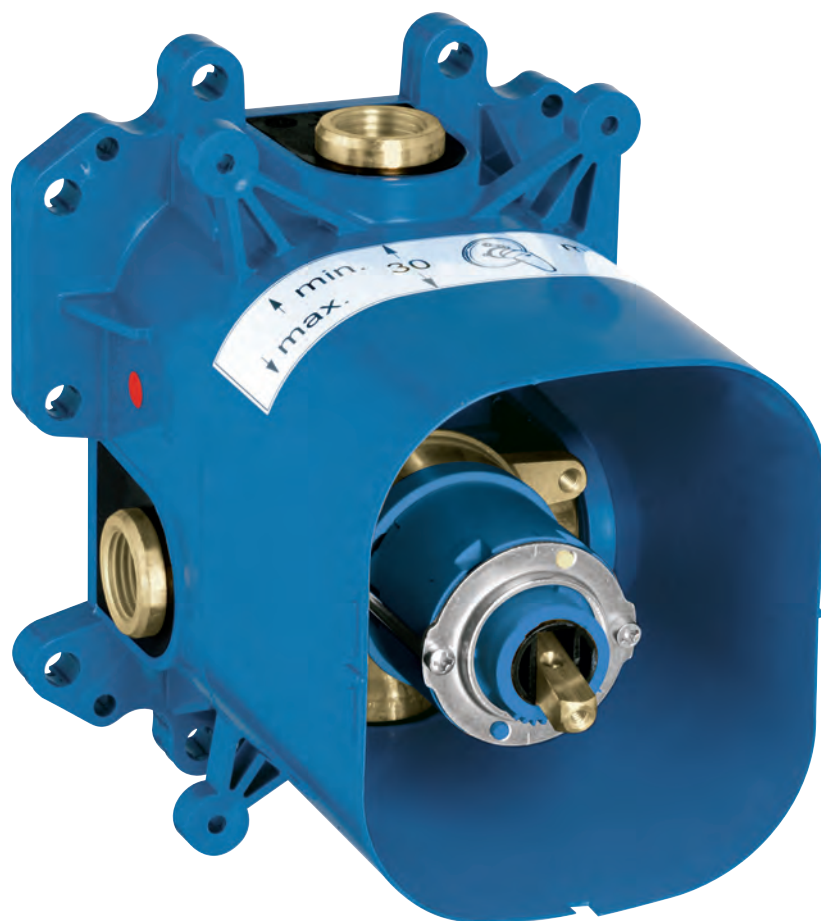

GROHE RAPIDO E

CONCEALED
SOLUTIONS

GROHE
SilkMove

GROHE
StarLight