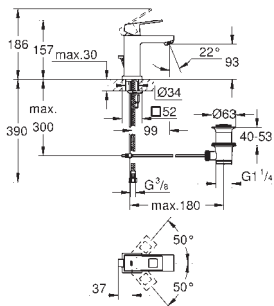

Power&Soul
Cosmopolitan

ACCESSORIES & ACTUATIONS FOR WC

Essentials Cube

Selection Cube

Skate Cosmopolitan

Ref. No. Colour Price netto (€)

23 127 00E chrome 202.00

Eurocube
Single-lever basin mixer 1/2"
S-Size
single hole installation
metal lever
GROHE SilkMove 28 mm ceramic cartridge
temperature limiter
GROHE StarLight chrome finish
GROHE EcoJoy SpeedClean mousseur 5.7 l/min
GROHE QuickFix Plus installation system
pop-up waste set 1 1/4"
flexible connection hoses