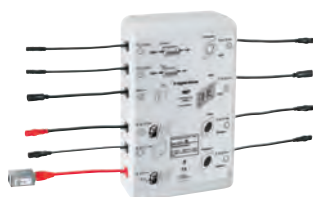

GROHE F-DIGITAL DELUXE

Ref. No.

Colour

Price netto (€)

26 374 000

chrome

979.00

GROHE F-digital Deluxe

Base unit box 4.0 Bluetooth F-Series 40" (BCU V4.0)

to control LightCurtain of Rainshower F-Series 40" AquaSymphony ceiling shower
additional light, sound and steam modules can be connected and controlled

consisting of:

- 2 plug connections, each for one pair of sound modules (36 360 000)
- 1 plug connection for one pair of light modules (36 359 000)
- 1 plug connection LightCurtain for Rainshower F-Series 40" AquaSymphony (26 373 000)
- 2 plug connections for steam module (36 362 000 or 36 368 000), including 1 connection for steam generator and 1 connection for temperature sensor
- 2 plug connections for power supply (per power supply max. 4 devices light/sound)
- 2 plug connections for Bluetooth unit (supply voltage and data line)

CE approved

must be accessible for service

optional: the base unit box can be placed into extra equipment 36 367 000

component has to be ordered separately

36 397 000

chrome

1,423.00