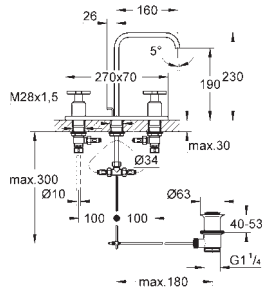

20 143 000 chrome 697.00

Allure
Three-hole basin mixer 1/2"
M-Size
with metal plate
GROHE StarLight chrome finish
Carbodur ceramic headpart 1/2", 180°
flow limiter 8 l/min.
spout with mousseur
pop-up waste set 1 1/4"
pressure-proof, flexible connection hoses
between spout and side valves
min. recommended pressure 1.0 bar