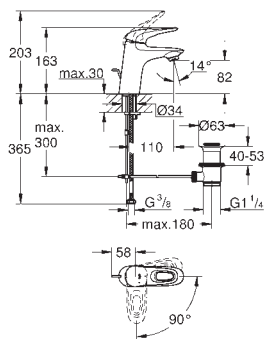

23 374 003 chrome 111.00
23 374 LS3 moon white/chrome 144.00

Eurostyle
Single-lever basin mixer 1/2"
S-Size
single hole installation
loop metal lever
GROHE SilkMove ES 35 mm ceramic cartridge
with energy saving function via cold start
adjustable flow rate limiter
with temperature limiter
GROHE StarLight chrome finish
GROHE EcoJoy mousseur 5.7 l/min
GROHE QuickFix rapid installation system
pop-up waste set 1 1/4"
flexible connection hoses