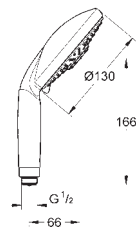

28 764 000 chrome 94.00

Rainshower Classic 130
Hand shower 3 sprays
Rain, Jet, Pure
GROHE StarLight chrome finish
SpeedClean anti-lime system
Inner WaterGuide for a longer life
universal mounting system, fitting all standard shower hoses
suitable for instantaneous heater
minimum flow rate 5 l/min.
min. recommended pressure 1.0 bar