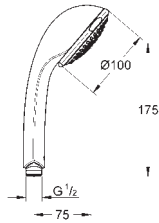

28 793 000 chrome 75.00

Relexa 100 Trio
Hand shower 3 sprays
Normal, Jet, Rain
GROHE DreamSpray perfect spray pattern
GROHE StarLight chrome finish
SpeedClean anti-lime system
Inner WaterGuide for a longer life
universal mounting system, fitting all standard shower hoses
suitable for instantaneous heater
minimum flow rate 5 l/min.
min. recommended pressure 1.0 bar