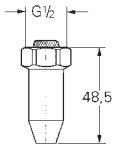

GROHE SHOWER ACCESSORIES

Ref. No. Colour Price netto (€)

28 988 000 chrome 57.00

Drain Down Valve
for fitting between shut-off valve and shower
acc. to hospital guide rules
female thread 1/2"
GROHE StarLight chrome finish