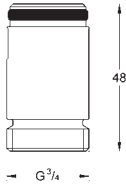

GROHE EUROSTYLE COSMOPOLITAN

Ref. No.

Colour

Price netto (€)

45 562 000

chrome

31.00

Adapter

To convert to other spouts with screw coupling G3/4
Suitable for several sink mixer wall mount
e.g. 33772001, 33772002, 33982002