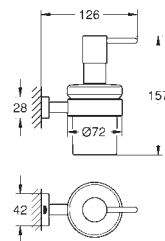

40 756 001 **chrome** **63.00**

Essentials Cube Soap dispenser with holder
material: glass / metal
consisting of:
holder (40 508 001)
soap dispenser (40 394 001)
concealed fastening
GROHE StarLight chrome finish