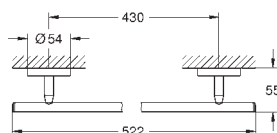

new

40 459 001 chrome 33.00

BauCosmopolitan Towel rail
material: metal
522 mm (functional length 430 mm)
concealed fastening
GROHE StarLight chrome finish

GROHE BAUCOSMOPOLITAN

	Ref. No.	Colour	Price netto (€)
<p>new</p>  	<p>40 462 001</p> <p>BauCosmopolitan Multi-towel rack material: metal 564 mm (functional length 510 mm) concealed fastening GROHE StarLight chrome finish</p>	chrome	118.00
<p>new</p>  	<p>40 461 001</p> <p>BauCosmopolitan Robe hook material: metal concealed fastening GROHE StarLight chrome finish</p>	chrome	14.00
<p>new</p>  	<p>40 457 001</p> <p>BauCosmopolitan Paper holder material: metal without cover concealed fastening GROHE StarLight chrome finish</p>	chrome	29.00
<p>new</p>  	<p>40 463 001</p> <p>BauCosmopolitan Toilet brush set material: glass / metal wall mounted concealed fastening GROHE StarLight chrome finish</p> <p>40 392 000 Spare brush</p> <p>40 393 000 Spare glass</p>	chrome	37.00
<p>new</p>  	<p>40 663 001</p> <p>BauCosmopolitan Large corner basket material: metal for corner installation GROHE StarLight chrome finish</p>	chrome	63.00
<p>new</p>  	<p>40 664 001</p> <p>BauCosmopolitan Filling basket, small material: metal for corner installation GROHE StarLight chrome finish</p>	chrome	50.00