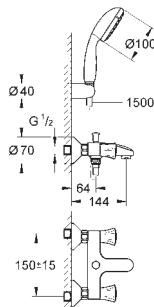

25 460 001

chrome

152.00

Costa L
Bath mixer 1/2"
wall mounted
metal handles
heat-insulated
screwable
Longlife-headpart
automatic diverter: bath/shower
mousseur
S-unions
with shower set
consisting of:
hand shower New Tempesta 100, 1 spray, 9.5 l/min (27 923 000)
wall shower holder (28 605 000)
Relaxaflex hose 1500 mm 1/2" x 1/2" (28 151 000)
GROHE StarLight chrome finish