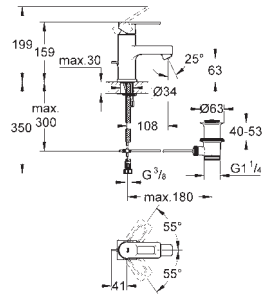

Quadra
Single-lever basin mixer 1/2"
XS-Size
single hole installation
GROHE SilkMove 28 mm ceramic cartridge
GROHE StarLight chrome finish
rapid installation system
mousseur
pop-up waste set 1 1/4"
flexible connection hoses