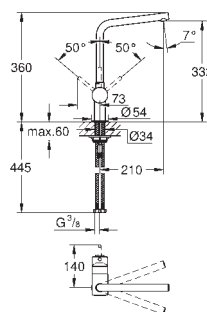

31 375 000
31 375 DC0

chrome
supersteel

235.00
277.00

Minta
Single-lever sink mixer 1/2"
L-spout

single hole installation
GROHE StarLight finish
GROHE SilkMove 46 mm ceramic cartridge
adjustable flow rate limiter
swivel tubular spout
swivel range 0°/150°/360°
flexible connection hoses
rapid installation system
min. recommended pressure 1.0 bar