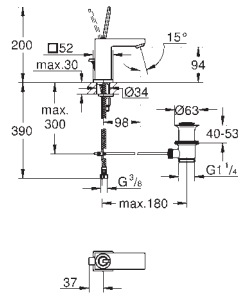

GROHE EUROCUBE JOY

Ref. No. Colour Price netto (€)

23 654 000 chrome 219.00

Eurocube Joy
Single-lever basin mixer 1/2"
S-Size
single hole installation
metal lever
GROHE FeatherControl Joystick cartridge
GROHE StarLight finish
GROHE EcoJoy SpeedClean mousseur 5.7 l/min
GROHE QuickFix Plus installation system
pop-up waste set 1 1/4"
flexible connection hoses