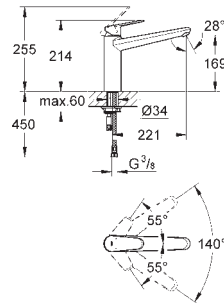

33 770 002

chrome

206.00

Eurodisc Cosmopolitan
Single-lever sink mixer 1/2"
medium spout
single hole installation
GROHE StarLight finish
GROHE SilkMove 35 mm ceramic cartridge
mousseur
adjustable flow rate limiter
swivel cast spout
swivel area 140°
flexible connection hoses
rapid installation system