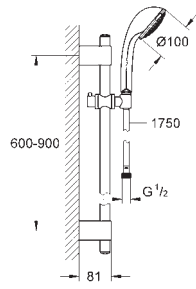

Ref. No.

Colour

Price netto (€)

28 831 001

chrome

209.00

Relexa 100 Trio
Shower rail set 3 sprays

consisting of:

hand shower Relexa 100 Trio (28 793 000)

shower rail, 900 mm (28 819)

with wall holders made of metal

Rotaflex shower hose 1.750 mm (28 410 000)

GROHE DreamSpray perfect spray pattern

GROHE StarLight chrome finish

GROHE QuickFix Plus installation system

GROHE QuickFix Plus adjustable distance between brackets

for adaption to existing drilling holes

SpeedClean anti-lime system

Inner WaterGuide for a longer life

Twistfree to prevent hose from twisting