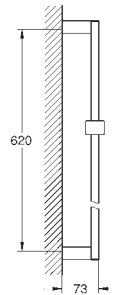

27 702 000 chrome 79.00
ditto, with non-restricted flow

27 892 000 chrome 181.00

**Euphoria Cube
Shower rail, 600 mm**
with wall holders, glide element and swivel holder
GROHE StarLight chrome finish

27 841 000 chrome 190.00
ditto, 900mm