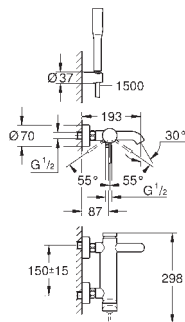

33 628 001 **chrome** **243.00**

Essence
Single-lever bath mixer 1/2"
wall mounted
metal lever
GROHE SilkMove 35 mm ceramic cartridge
with temperature limiter
GROHE StarLight chrome finish
automatic diverter: bath/shower
mousseur
shower outlet 1/2"
integrated non-return valve
S-unions
protected against backflow
with shower set
consisting of:
hand shower Euphoria Cosmopolitan
Stick (27 400 000) 9.5 l/min
wall shower holder New Tempesta Cosmopolitan 100
(27 594 000)
Silverflex shower hose 1.500 mm (28 364 000)
min. recommended pressure 1.0 bar