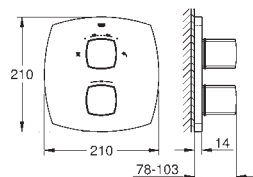

19 937 000 chrome 430.00
19 937 IGO chrome/gold 559.00

Grandera
Thermostatic shower mixer with integrated 2-way diverter
set for final installation for 35 500 000
without concealed body
GROHE StarLight chrome finish
GROHE SafeStop Plus safety stop at 38° C and additionally adjustable max. temperature limiter at 43° C
GROHE AquaDimmer Eco with multiple function: shut off and flow control
diverter: shower head/hand shower
Integrated Eco-Button with Eco-Stop for shower wall escutcheon with **GROHE QuickFix** (covered escutcheon- and shaft sealing, covered fixing)

35 500 000 chrome 231.00
GROHE Rapido T Universal thermostatic mixer for concealed installation