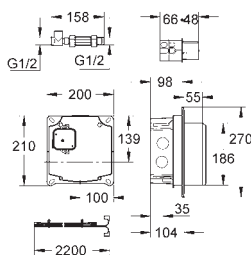

36 264 000

chrome

307.00

Roughing-in set for infra-red electronic
Allure E 36 235, Europlus E 36 042,
Essence E 36 252
for installation with pre-mixed or cold water
installation box for water group with
protecting block
installation box for infra-red sensor with
protecting block
connecting box for mains supply 230 V
water group with stop valve and flush elbow

SPECIAL FITTINGS