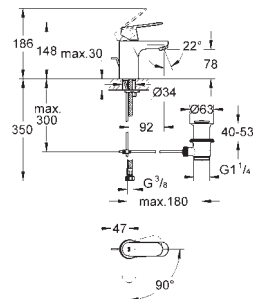

23 377 00E **chrome** **104.00**
Eurosmart Cosmopolitan
Single-lever basin mixer 1/2"
S-Size
single hole installation
metal lever
GROHE SilkMove ES 35 mm ceramic cartridge
with energy saving function via cold start
adjustable flow rate limiter
temperature limiter
GROHE StarLight chrome finish
GROHE EcoJoy mousseur 5.7 l/min
GROHE QuickFix installation system
with centering support
pop-up waste set 1 1/4"
flexible connection hoses
min. recommended pressure 1.0 bar