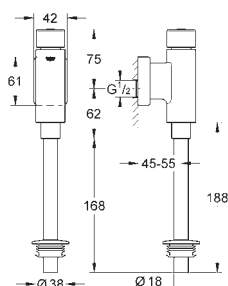

37 346 000

chrome

91.00

Rondo
Flush valve for urinal
1/2"
brass
without stop valve
GROHE StarLight chrome finish
with control cap and flush pipe connection
flush volume adjustable 1.0 - 4.0 l
with wall escutcheon
flush pipe 200 mm
rubber connector with escutcheon
flow pressure min 0.5 bar
operating pressure max 5 bar