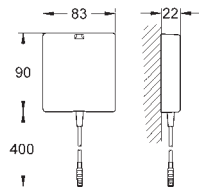

GROHE BLUETOOTH MONITORING

Ref. No.

Colour

Price netto (€)

36 338 000

chrome

89.00

Switch-mode power supply

for one eye infra-red wash basin mixer
switch-mode power supply with operating
voltage 100-230 V AC, 50 - 60 Hz
for concealed socket with cover and strain relief