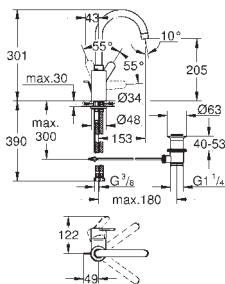

23 043 002 chrome 177.00

Eurostyle Cosmopolitan
Single-lever basin mixer 1/2"
L-Size
single hole installation
metal lever
covered lever fixing
GROHE SilkMove 35 mm ceramic cartridge
adjustable flow rate limiter
GROHE StarLight chrome finish
GROHE QuickFix installation system
mousseur
swivel tubular spout with stop limiter
pop-up waste set 1 1/4"
flexible connection hoses
min. recommended pressure 1.0 bar
optional temperature limiter ref. no. 46 375 000