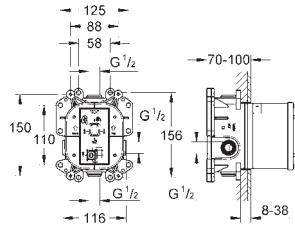

GROHE RAPIDO E

Ref. No. Colour Price netto (€)

35 501 000 **chrome** **97.00**

GROHE Rapido E
Universal single-lever mixer
for concealed installation
for use with bath- and shower-mixer
without finishing trim set
flat installation depth 70 mm - 100 mm
easy to install, premounted and tested unit
GROHE SilkMove 46 mm ceramic cartridge
adjustable flow rate limiter
safe to install, stable built-in-box
and protective cap
fixation options for solid walls and dry
cladding
wall sealing
all connectors 1/2", with identification marking
diverter for bath-mixer in finishing trim set
body in DR-brass
acoustic group I in accordance with DIN 4109
min. recommended pressure 1.0 bar