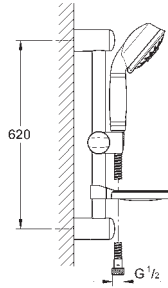

27 141 000

chrome

239.00

Relaxa Rustic 100
Shower rail set 5 sprays
consisting of:
hand shower Rustic 100 (27 123)
shower rail, 600 mm (28 666 000)
Rotaflex shower hose 1.750 mm (28 410 000)
soap dish
GROHE DreamSpray perfect spray pattern
GROHE StarLight chrome finish
SpeedClean anti-lime system
Inner WaterGuide for a longer life
Twistfree to prevent hose from twisting