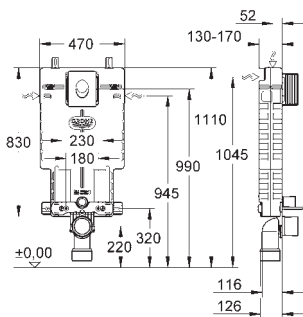

Uniset 2-in-1 set for WC flushing cistern GD 2
with small maintenance access
sound-insulating EPS module for masonry-in
830 x 470 x 130 mm
rail adaptors for modular fixing for single or rail installation
wall rail with fixing accessories for single installation
2 WC fixing bolts
distance of fixing bolts 180/230 mm
fixing device for ceramic
outlet bend Ø 90 mm
depth adjustable
reducer Ø 90/110 mm
inlet and outlet connecting set
flushing cistern GD 2, 6 - 9 I
adjustment ex factory 6 l and 3 l
pneumatic discharge valve offering 3 modes of operation: dual flush or start/stop or single flush
water supply from left/right/back or top
low noise (group I acc. to German Noise Specification)
insulated against condensation
1/2" water supply connection including integrated angle valve and push fit flexible hose union
no tools required for the installation of the inspection shaft incl. protection during construction phase
for vertical or horizontal use
including wall plate Skate Air
for dual flush or start & stop actuation
vertical installation
156 x 197 mm
chrome
made of ABS
GROHE StarLight chrome finish
GROHE EcoJoy technology for less water and perfect flow