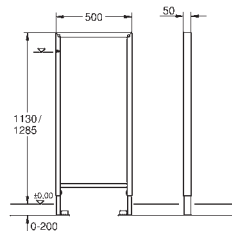

INSTALLATION
SYSTEMS