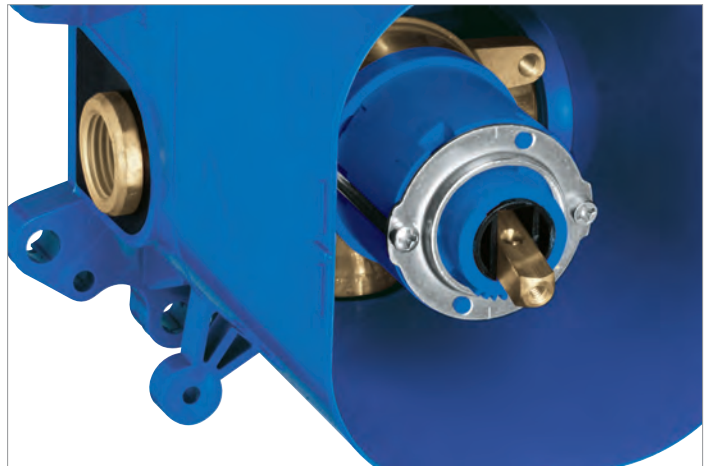

Ultra-flat design for universal installation. With a fitting depth of just 70 mm, GROHE Rapido fits into any wall, not something that can be said of all our competitors' products. Whether a new build or a refurbishment, wet conditions or with dry cladding, GROHE Rapido provides the perfect solution for every scenario.

Installed quickly and safely. Fitting box, mixer body and mixing cartridge form a compact unit. Assembly and 100% testing in the factory ensure a lifetime of trouble-free operation with no leaks.