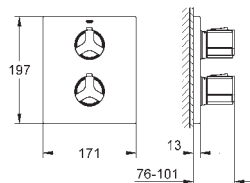

19 380 000 **chrome** **552.00**

Allure
Thermostatic shower mixer
set for final installation for
GROHE Rapido T 35 500 000
GROHE StarLight chrome finish
temperature scale handle with
GROHE SafeStop at 38°C
GROHE SafeStop Plus (optional) additional
temperature limiter at 43° C
volume handle with **GROHE EcoButton** (economy
button with individually adjustable economy stop)
escutcheon- and shaft-sealing
metal handles
metal escutcheon
covered fixing
Carbodur ceramic headpart 1/2", 180°
without concealed body

35 500 000 **chrome** **231.00**

GROHE Rapido T Universal thermostatic mixer for concealed installation