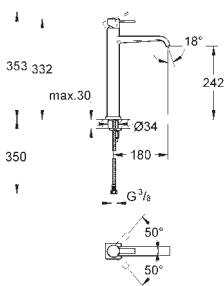

23 403 000 chrome 691.00

Allure
Single-lever basin mixer 1/2"
XL-Size
single hole installation
metal lever
for free-standing basins
GROHE SilkMove 28 mm ceramic cartridge
GROHE StarLight chrome finish
GROHE EcoJoy 6.0 l/min. flow limiter
GROHE QuickFix Plus installation system
smooth body
projection 180 mm
flexible connection hoses
temperature limiter
min. recommended pressure 1.0 bar