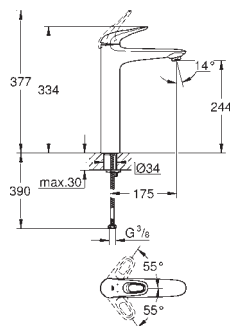

23 570 003 chrome 217.00
23 570 LS3 moon white/chrome 281.00

Eurostyle
Single-lever basin mixer 1/2"
XL-Size
single hole installation
loop metal lever
for free-standing basins
GROHE SilkMove 35 mm ceramic cartridge
with temperature limiter
GROHE StarLight chrome finish
GROHE EcoJoy mousseur 5.7 l/min
GROHE QuickFix rapid installation system
smooth body
flexible connection hoses