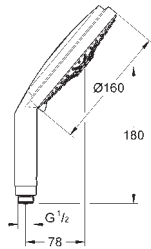

GROHE RAINSHOWER COSMOPOLITAN

Ref. No.

Colour

Price netto (€)

28 756 000

chrome

115.00

Rainshower Cosmopolitan 160
Hand shower 4 sprays

Rain, Jet, Pure, Champagne spray

GROHE StarLight chrome finish

SpeedClean anti-lime system

Inner WaterGuide for a longer life

universal mounting system, fitting all standard shower hoses

suitable for instantaneous heater

minimum flow rate 7,5 l/min.