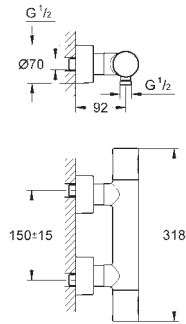

GROHE GROHTHERM 3000 COSMOPOLITAN

Ref. No.

Colour

Price netto (€)

34 274 000

chrome

432.00

Grotherm 3000 Cosmopolitan
Thermostatic shower mixer 1/2"
wall mounted

100% GROHE CoolTouch consisting of safety housing + S-unions with CoolTouch escutcheons
GROHE StarLight chrome finish

GROHE SafeStop at 38°C

GROHE SafeStop Plus (optional) additional temperature limiter at 43° C

GROHE TurboStat compact cartridge

with wax thermoelement

integrated mixed water shut off

volume handle with **GROHE EcoButton** (economy

button with individually adjustable economy stop)

Carbodor ceramic headpart 1/2", 180°

shower bottom outlet 1/2"

built-in non return valves

dirt strainers

protected against backflow

covered S-unions, CoolTouch escutcheons with wall sealing

GROHE EcoJoy technology for less water and perfect flow

34 276 000

chrome

497.00