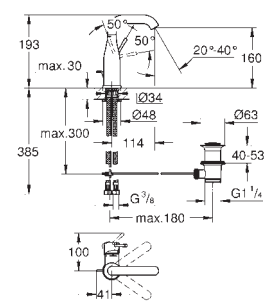

23 462 001 chrome 175.00
23 462 DC1 supersteel 227.00

Essence
Single-lever basin mixer 1/2"
M-Size
single hole installation
metal lever
GROHE SilkMove 28 mm ceramic cartridge with temperature limiter
GROHE StarLight chrome finish
GROHE EcoJoy mousseur 5.7 l/min
GROHE AquaGuide adjustable mousseur
GROHE QuickFix Plus installation system
swivel spout with mousseur and stop limiter
pop-up waste set 1 1/4"
flexible connection hoses
min. recommended pressure 1.0 bar