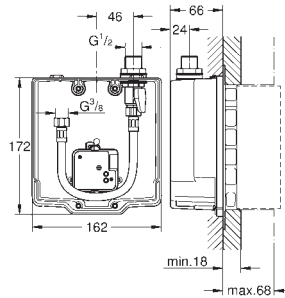

Euroeco Cosmopolitan E

Concealed mounting box

wall installation

for installation with pre-mixed or cold water

suitable for IR-sets for final installation

stop valve

connection housing for power supply

suitable for

36 273 000, 36 335 SD0, 36 334 SD0, 36 411 000