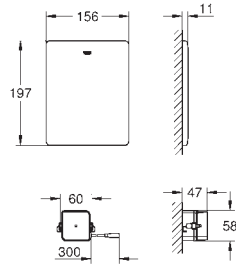

GROHE ELECTRONIC ACTUATIONS FOR WC

Ref. No.

Colour

Price netto (€)

38 934 SD0

stainless steel

526.00

WC control

for manual remote actuation for concealed flushing cisterns, 6 - 9 l
suitable for support rails for the disabled with integrated actuation button
from Hewi, Keuco, Lehen, Normbau, Pressalit, AMS, Deubad, Erlau, FRELU, FSB
stainless steel wall plate 156 x 197 mm
transformer for external installation
operating voltage 230 V AC, 50/60 Hz, 4.0 VA
servo motor
3 m connecting cable
for the connection of transformer and electronic
3 m connection cable with plug
CE approved
delivery range without actuation button/support rails