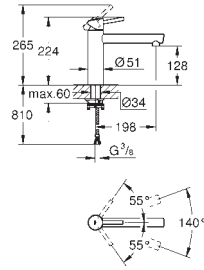

31 210 001 **chrome** 307.00

Concetto
Single-lever sink mixer 1/2"
for installation in front of window
medium spout
single hole installation
GROHE StarLight finish
GROHE SilkMove 35 mm ceramic cartridge
mousseur
adjustable flow rate limiter
swivel cast spout
swivel area 140°
non-removable socket height: 30mm
flexible connection hoses