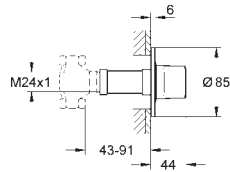

19 444 000 **chrome** **127.00**

Concealed valve exposed part
set for final installation for
29 032
installation depth infinitely adjustable
43 - 91 mm
bayonet union escutcheon