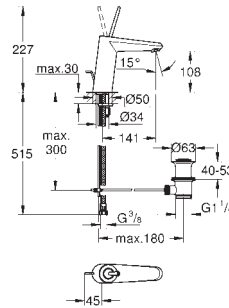

23 427 000 chrome 193.00
23 427 LSO moon white/chrome 251.00

Eurodisc Joy
Single-lever basin mixer 1/2"
M-Size
single hole installation
metal lever
GROHE FeatherControl Joystick cartridge
GROHE StarLight chrome finish
GROHE EcoJoy SpeedClean mousseur 5.7 l/min
GROHE QuickFix Plus installation system
pop-up waste set 1 1/4"
flexible connection hoses