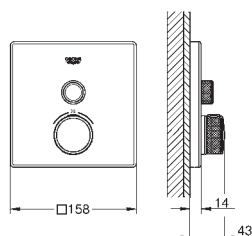

Grotherm SmartControl

Thermostat for concealed installation with one valve

set for final installation for GROHE Rapido SmartBox 35 600 000 metal wall escutcheon with **GROHE QuickFix** (covered escutcheon and shaft sealing, covered fixing), retroactively 6° adjustable
GROHE StarLight finish
SmartControl push for ON-OFF, turn for volume adjustment from EcoJoy to Full Flow, exchangeable symbols
GROHE TurboStat compact cartridge with wax thermoelement
GROHE SafeStop at 38°C
GROHE SafeStop Plus (optional) additional temperature limiter at 43° C
built-in non return valves and dirt strainers
face-plate in moon white
without roughing-in-set
flow performance:
outlet A (to external shut-off) = 34 l/min
outlet B/C = 29 l/min