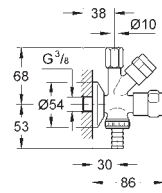

41 070 000 chrome 29.00

Original WAS combination service valve 3/8"

wall mounted
Cartridge headpart for closable
copper pipe connection
Grease chamber headpart 3/8" for closable
hose connection with non-return valve
protected against backflow
GROHE StarLight chrome finish