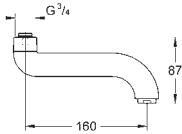

GROHE EURODISC SE

Ref. No. Colour Price netto (€)

42 133 000 chrome 173.00
Spout for Europlus E thermostat
160 mm