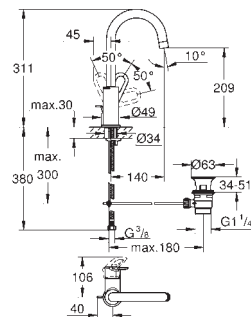

23 762 000 **chrome** **77.00**
BauLoop
Single-lever basin mixer 1/2"
M-Size
single hole installation
metal lever
GROHE Longlife 28 mm ceramic cartridge
GROHE StarLight chrome finish
GROHE EcoJoy mousseur 5.7 l/min
rapid installation system
pop-up waste set 1 1/4"
flexible connection hoses

new