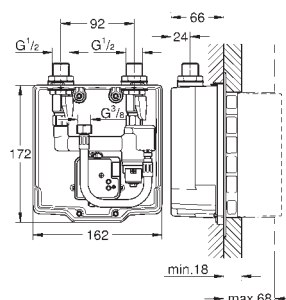

36 336 000 chrome 297.00

**Eurosmart Cosmopolitan E
Concealed mounting box**
with integrated pre-adjustable
thermostatic mixer
wall installation
suitable for IR-sets for final installation
2 stop valves
non-return valve
connection housing for power supply
suitable for