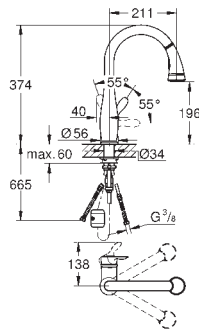

GROHE PARKFIELD

Ref. No.

Colour

Price netto (€)

30 215 000
30 215 DC0

chrome
supersteel

326.00
424.00

Parkfield
Single-lever sink mixer 1/2"
single hole installation
GROHE StarLight finish
GROHE SilkMove 35 mm ceramic cartridge
pull-out dual spray control -
switches back and forth between
regular flow and spray
diverter: mousseur/**SpeedClean** shower jet
automatic return to mousseur
adjustable flow rate limiter
swivel tubular spout
swivel area 360°
integrated non-return valve
protected against backflow
flexible connection hoses
rapid installation system
min. recommended pressure 1.0 bar