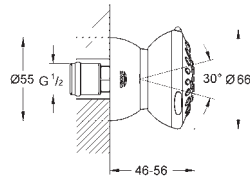

27 067 000 chrome 125.00

Relaxa 65
Side shower 2 sprays
Normal, Massage
ball-joint
GROHE DreamSpray perfect spray pattern
GROHE StarLight chrome finish
SpeedClean anti-lime system
Inner WaterGuide for a longer life
minimum flow rate 4 l/min.
min. recommended pressure 1.0 bar