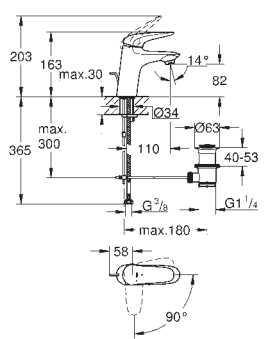

23 709 003 chrome 106.00
23 709 LS3 moon white/chrome 138.00

Eurostyle
Single-lever basin mixer 1/2"
S-Size
single hole installation
solid metal lever
GROHE SilkMove ES 35 mm ceramic cartridge
with energy saving function via cold start
adjustable flow rate limiter
with temperature limiter
GROHE StarLight chrome finish
GROHE EcoJoy mousseur 5.7 l/min
GROHE QuickFix rapid installation system
pop-up waste set 1 1/4"
flexible connection hoses