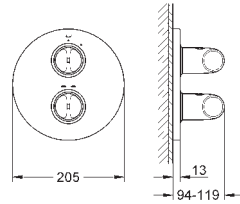

Ref. No. Colour Price netto (€)

19 369 000 chrome 525.00

Veris
Thermostatic shower mixer
set for final installation for
GROHE Rapido T 35 500 000
without concealed body
GROHE StarLight chrome finish
GROHE SafeStop Plus integrated temperature
limiter at max 50°C
volume handle with **GROHE EcoButton** (economy
button with individually adjustable economy stop)
Carbodur ceramic headparts 1/2", 180°
wall escutcheon with **GROHE QuickFix** (covered
escutcheon- and shaft sealing, covered fixing)
metal escutcheon
metal handles

35 500 000 chrome 231.00
**GROHE Rapido T Universal thermostatic
mixer for concealed installation**

19 364 000 chrome 628.00