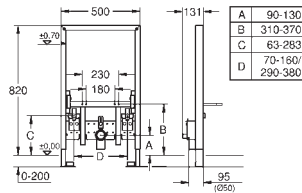

GROHE RAPID SL FOR WASH BASIN AND BIDET

Ref. No.

Colour

Price netto (€)

38 543 000

chrome

270.00

Rapid SL for bidet

0.82 m installation height

powder coated steel frame, self-supporting
for on-the-wall installations or studded walls
pre-assembled
height adjustable fitting connections
for single or rail installation
quick adjustment, lockable
fixing material
TÜV approved
bidet fixing bolts
HT-outlet bend Ø 50 mm
seal Ø 32 mm
2 noise protected fitting connections 1/2"
fixing material for bidet

without accessories for on-the-wall installation

38 558 00M

chrome

21.00