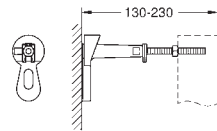

38 558 00M

chrome

21.00

Rapid SL Wall bracket

for on-the-wall installations
for fixing the elements at the brick-wall
or in front of the studded wall
steady vertical adjustment from
130 - 230 mm
cladding for single or series installation
fixing material
2 pieces