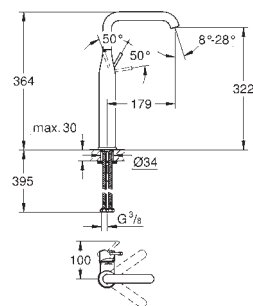

32 901 001 chrome 260.00
32 901 DC1 supersteel 337.00

Essence
Single-lever basin mixer 1/2"
XL-Size
single hole installation
metal lever
for free-standing basins
GROHE SilkMove 28 mm ceramic cartridge
with temperature limiter
GROHE StarLight chrome finish
GROHE EcoJoy mousseur 5.7 l/min
GROHE AquaGuide adjustable mousseur
GROHE QuickFix Plus rapid installation system
swivel spout with mousseur and stop limiter
smooth body
flexible connection hoses
min. recommended pressure 1.0 bar