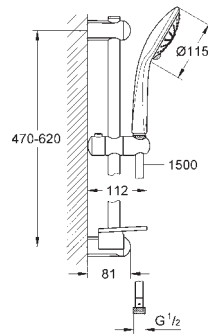

27 243 001 **chrome** 105.00
27 243 LS1 **moon white** 84.00

Euphoria 110 Massage Shower rail set 3 sprays
consisting of:
hand shower Massage (27 239 000)
shower rail, 600 mm (27 499 000)
Silverflex shower hose 1750 mm (28 388 000)
GROHE EasyReach tray (27 596 000)
GROHE EcoJoy 9,5 l/min flow limiter
GROHE DreamSpray perfect spray pattern
GROHE SprayDimmer (Stepless flow rate reduction)
GROHE StarLight chrome finish
GROHE QuickFix (upper bracket adjustable for adaption to existing drilling holes)
SpeedClean anti-lime system
Inner WaterGuide for a longer life
Twistfree to prevent hose from twisting
min. recommended pressure 1.0 bar