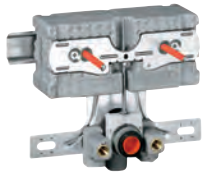

GROHE UNISSET FRAMES AND ACCESSORIES

Ref. No.

Colour

Price netto (€)

37 578 001

chrome

186.00

Uniset for bidet

sound-insulating EPS module for masonry-in with closed surface rail adaptors for modular fixing for single or series installation wall rail with fixing accessories for single installation bidet fixing bolts height adjustable fitting and outlet connections HT-outlet bend Ø 50 mm seal Ø 32 mm 2 variable fitting connections fixing material for bidet
without support feet