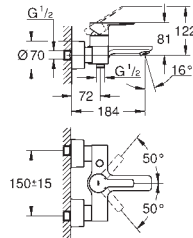

GROHE LINEARE

Ref. No. Colour Price netto (€)

new

33 848 001 chrome 200.00
33 848 DC1 supersteel 264.00

Lineare
Single-lever bidet mixer 1/2"
S-Size
single hole installation
metal lever
GROHE SilkMove 28 mm ceramic cartridge with temperature limiter
GROHE StarLight chrome finish
GROHE QuickFix Plus installation system
ball-joint mousseur
pop-up waste set 1 1/4"
flexible connection hoses
min. recommended pressure 1.0 bar

new

33 865 001 chrome 205.00
33 865 DC1 supersteel 264.00

Lineare
Single-lever shower mixer 1/2"
wall mounted
metal lever
GROHE SilkMove 35 mm ceramic cartridge with temperature limiter
GROHE StarLight chrome finish
shower outlet 1/2"
integrated non-return valve
covered S-unions
protected against backflow
min. recommended pressure 1.0 bar

new

33 849 001 chrome 262.00
33 849 DC1 supersteel 338.00

Lineare
Single-lever bath mixer 1/2"
wall mounted
metal lever
GROHE SilkMove 35 mm ceramic cartridge with temperature limiter
GROHE StarLight chrome finish
automatic diverter: bath/shower
mousseur
shower outlet 1/2"
integrated non-return valve
covered S-unions
protected against backflow
min. recommended pressure 1.0 bar

new

33 850 001 chrome 305.00

Lineare
Single-lever bath mixer 1/2"
wall mounted
metal lever
GROHE SilkMove 35 mm ceramic cartridge with temperature limiter
GROHE StarLight chrome finish
automatic diverter: bath/shower
mousseur
shower outlet 1/2"
integrated non-return valve
covered S-unions
protected against backflow
with shower set
consisting of:
hand shower Sena (28 034 000)
wall shower holder New Tempesta Cosmopolitan 100 (27 594 000)
Silverflex shower hose 1.500 mm (28 364 000)
min. recommended pressure 1.0 bar