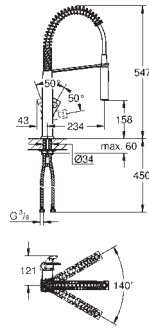

GROHE EUROCUBE

Ref. No.

Colour

Price netto (€)

31 395 000
31 395 DC0

chrome
supersteel

590.00
768.00

Eurocube
Single-lever sink mixer 1/2"
single hole installation
GROHE StarLight finish
GROHE SilkMove 28 mm ceramic cartridge
diverter: mousseur/**SpeedClean** shower jet
swivel spout
swivel area 140°
360° maneuverable spring arm
protected against backflow
flexible connection hoses
applicable for under cupboard installation
rapid installation system