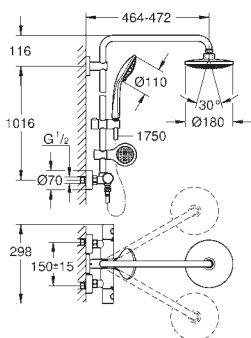

Euphoria System 180

Shower system with thermostat for wall mounting

consisting of:

Aquatunes wireless shower speaker (26 268 LV0)

horizontal swivable 450 mm shower arm

exposed thermostat with

Aquadimmer function

allows change between:

head shower Euphoria Cosmopolitan 180

(27 491 000)

spray pattern: Rain

with ball joint

rotation angle $\pm 15^\circ$

hand shower Euphoria 110 Massage (27 221 000)

adjustable in height with gliding element

Silverflex shower hose 1750 mm (28 388 000)

minimum flow rate 7 l/min.

GROHE DreamSpray perfect spray pattern

GROHE StarLight chrome finish

GROHE TurboStat compact cartridge

with wax thermoelement

SpeedClean anti-lime system

Inner WaterGuide for a longer life

Twistfree to prevent hose from twisting

suitable for instantaneous heaters

from 18 kW/h

min. recommended pressure 1.0 bar

optional upgrade: **GROHE EasyReach** tray (26 362)