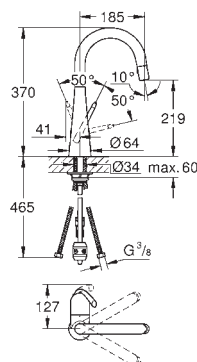

Zedra
Single-lever sink mixer 1/2"
single hole installation
GROHE StarLight finish
GROHE SilkMove 46 mm ceramic cartridge
pull-out mousseur spray
diverter: mousseur/**SpeedClean** shower jet
automatic return to mousseur
adjustable flow rate limiter
swivel tubular spout
swivel area 360°
protected against backflow
flexible connection hoses
min. recommended pressure 1.0 bar