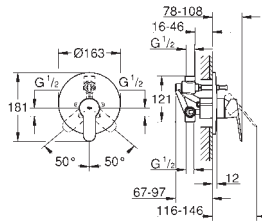

Ref. No.

Colour

Price netto (€)

29 079 000

chrome

128.00

BauEdge

Single-lever bath mixer 1/2"

concealed installation

consisting of:

set for final installation

concealed body (32 963000)

metal lever

GROHE Longlife 46 mm ceramic cartridge

GROHE StarLight chrome finish

adjustable flow rate limiter

automatic diverter: bath/shower

escutcheon- and shaft-sealing

optional temperature limiter ref. no. 46 308 000