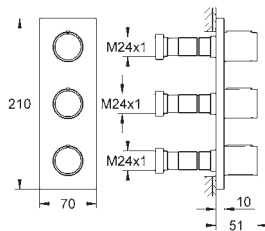

Grotherm F
Triple volume control trim
for use with rough-in box 35 031 000 (1/2" connections) /
35 032 000 (1/2" NPT connections)
sold separately

GROHE StarLight chrome finish
metal handles for volume control
metal wall escutcheon with hidden sealing
vertical and horizontal installation

35 031 000 **chrome** 369.00

GROHE Rapido C rough-in box for triple volume control

27 623 000 **chrome** 231.00