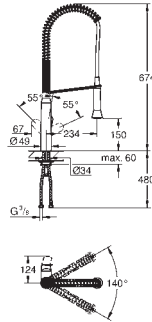

GROHE K7

Ref. No. Colour Price netto (€)

32 950 000
32 950 DC0

chrome
supersteel

694.00
902.00

K7
Single-lever sink mixer 1/2"
single hole installation
GROHE StarLight finish
GROHE SilkMove 35 mm ceramic cartridge
professional spray
diverter: mousseur/**SpeedClean** shower jet
automatic return to mousseur
metal spray
adjustable flow rate limiter
swivel spout
swivel area 140°
protected against backflow
flexible connection hoses
rapid installation system
min. recommended pressure 1.0 bar