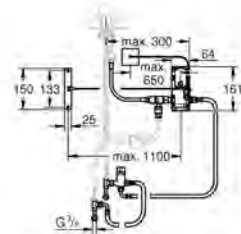

30 309 000

chrome

326.00

Foot Control
Retro-fit set

Foot control: activation of water via contact with sensor
battery supply 6 V lithium-battery, type CR-P2
CE approved
solenoid valve
fixed value mixing valve
automatically safety stop after 60 sec. (factory set)
type of protection IP 44
upgrade set for GROHE pull-out kitchen faucets