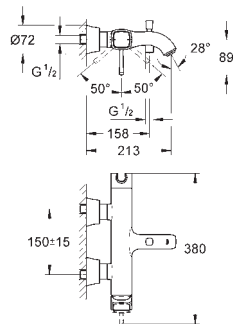

23 317 000 chrome 485.00
23 317 IG0 chrome/gold 630.00

Grandera
Single-lever bath mixer 1/2"
wall mounted
GROHE SilkMove 46 mm ceramic cartridge
GROHE StarLight chrome finish
adjustable flow rate limiter
integrated hand shower holder
automatic diverter: bath/shower
mousseur
integrated non-return valve in the shower outlet 1/2"
covered S-unions
protected against backflow
min. recommended pressure 1.0 bar