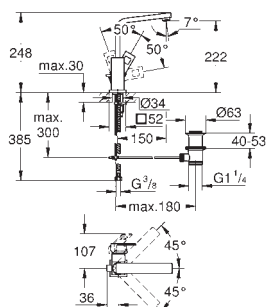

23 135 00E chrome 231.00

Eurocube
Single-lever basin mixer 1/2"
L-Size
single hole installation
metal lever
GROHE SilkMove 28 mm ceramic cartridge
temperature limiter
GROHE StarLight chrome finish
GROHE EcoJoy SpeedClean mousseur 5.7 l/min
GROHE QuickFix Plus installation system
swivel tubular spout with stop limiter
pop-up waste set 1 1/4"
flexible connection hoses

23 135 000 chrome 231.00
ditto, with non-restricted flow