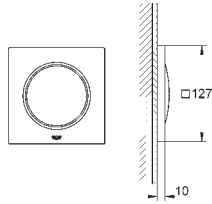

GROHE F-DIGITAL DELUXE

Ref. No. Colour Price netto (€)

36 359 000 chrome 1,220.00

Rainshower F-Series

Light set

127 x 127 mm per module

full spectrum LED: soft light with changing rainbow colours
individually adjustable: permanent lighting with colour selection
consisting of:

- 1 light module with two plug connections
- 1 light module with one plug connection

waterproof & corrosion protected

supply voltage: 12 V DC

CE approved

GROHE StarLight chrome finish

requires rough-in set (29 072 000), F-digital Deluxe base unit

box (26 374 000 or 36 397 000), Bluetooth unit (36 371 000)

and various cable connections – all to be ordered separately

due to installation situation

this product contains built-in LED lamps, which

cannot be changed: energy efficiency class: A+

For detailed planning and product information please

contact your local GROHE Customer Service.

29 072 000 chrome 233.00