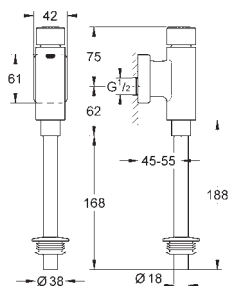

37 342 000

chrome

141.00

Rondo
Flush valve for urinal
1/2", brass
vandal proof by metal actuation knob
integrated stop valve
GROHE StarLight chrome finish
with control cap and flush pipe connection
flow rate adjustment
flush volume adjustable 1.0 - 4.0 l
with wall escutcheon
flush pipe 200 mm
rubber connector with escutcheon
flow pressure min 0.5 bar
operating pressure max 5 bar