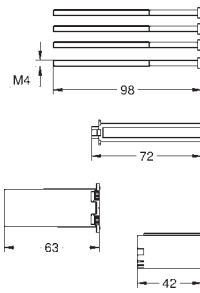

GROHE SMARTCONTROL MIXERS

Ref. No.

Colour

Price netto (€)

new

14 048 000

chrome

122.00

Universal extension set

25 mm

fits Grohtherm SmartControl and SmartControl Mixer sets for final installation in combination with GROHE Rapido SmartBox