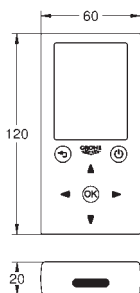

GROHE ALLURE E

Ref. No. Colour Price netto (€)

36 407 001 chrome 289.00

Remote control

for all GROHE one eye infra-red products as of 06/2015 and GROHE Blue Home

monitoring

consumption and usage data
thermal disinfection cycles (infrared faucets)
auto flush cycles (infrared faucets)
cleaning mode cycles (GROHE Blue Home)
filter and CO₂ capacity (GROHE Blue Home)

configuration

cleaning mode on/off
thermal disinfection (infrared faucets)
detection range
shut off delay (infrared faucets)
auto flush (infrared faucets)
filter capacity (GROHE Blue Home)

service

send and save profile
reset to factory or user settings
filter capacity (GROHE Blue Home)
demo mode
error codes (GROHE Blue Home)

3 x 1.5 V AAA DC battery supply

36 209 000 chrome 112.00