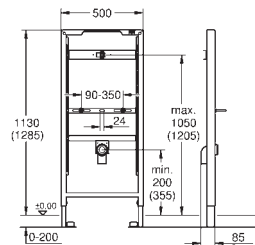

Rapid SL for urinal
without fitting
1.13 and 1.30 m installation height
for on-the-wall installations or studded walls
powder coated steel frame, self-supporting
for dry-cladding, completely pre-assembled
height adjustable fitting connections
for single or rail installation
quick adjustment, lockable
fixing material
TÜV approved
HT-outlet bend Ø 50 mm
fixing bolts M8, with fixing device for the ceramic
inlet connection and inlet connecting set
without accessories for on-the-wall installation

38 558 00M

chrome

21.00