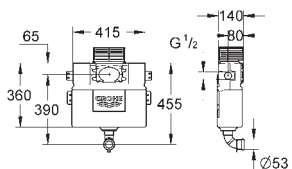

38 422 000

chrome

189.00

Flushing cistern for WC

6 l flush
concealed installation
0.82 m installation height
dual flush discharge valve, pneumatic
front or top actuation
water supply from left/right or top
low noise (group I acc. to German Noise Specification)
insulated against condensation
415 x 410 x 360 mm
1/2" water supply connection
fixing brackets
flush pipe
Shortable inspection shaft incl. protection during construction phase
without wall plate/actuation
GROHE EcoJoy technology for less water and perfect flow