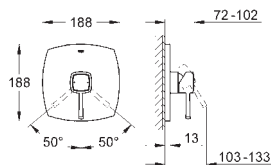

19 932 000 chrome 291.00
19 932 IG0 chrome/gold 379.00

Grandera
Single-lever shower mixer
set for final installation for
35 501 000
without concealed body
GROHE StarLight chrome finish
escutcheon- and shaft-sealing
metal escutcheon
covered fixing
min. recommended pressure 1.0 bar

35 501 000 chrome 97.00
**GROHE Rapido E Universal single-lever
mixer for concealed installation**