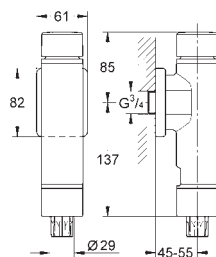

37 349 000 **chrome** **225.00**

Rondo A.S.
Flush valve for WC
3/4"
brass
integrated stop valve
GROHE StarLight chrome finish
for wash-down and wash-out bowls
control cap and connection to
plastic flush pipe
with flow rate adjustment
6 l flush
with escutcheon
flow pressure min 1.2 bar
operating pressure max 5 bar
low noise (group I acc. to
German Noise Specification)