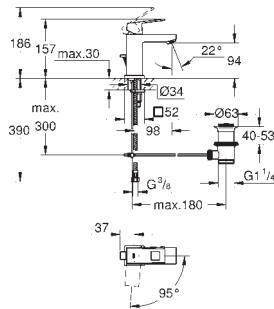

GROHE SILKMOVE ES

GROHE SILKMOVE ES

Ref. No. Colour Price netto (€)

23 790 001 chrome 171.00

Lineare
Single-lever basin mixer 1/2"
XS-Size
single hole installation
metal lever
GROHE SilkMove ES 28 mm ceramic cartridge
with energy saving function via cold start
with temperature limiter
GROHE StarLight chrome finish
GROHE EcoJoy SpeedClean mousseur 5.7 l/min
GROHE QuickFix Plus installation system
pop-up waste set 1 1/4"
flexible connection hoses