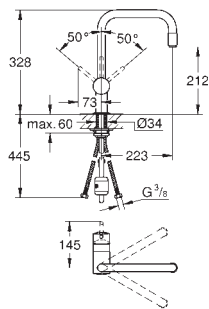

32 067 000
32 067 DC0

chrome
supersteel

263.00
324.00

Minta
Single-lever sink mixer 1/2"
U - spout
single hole installation
GROHE StarLight finish
GROHE SilkMove 46 mm ceramic cartridge
pull out mousseur
adjustable flow rate limiter
swivel tubular spout
swivel area 360°
integrated non-return valves
protected against backflow
flexible connection hoses
rapid installation system
min. recommended pressure 1.0 bar