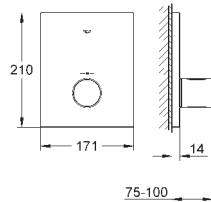

Grotherm F
Thermostatic trim
for high-flow, multiple outlet custom shower applications
requires separate volume controls
for use with Rapido T rough-in box 35 500 000 sold separately
GROHE StarLight chrome finish
GROHE SafeStop at 38°C
metal handle for temperature control
rectangular metal wall escutcheon with
hidden fixing and hidden sealings
flow rate:
- max. 53 l/min at 3 bar by using all 3 outlets at the same time
- bottom outlet 50 l/min. at 3 bar
- top outlets left/right, each 36 l/min. at 3 bar
without concealed body

35 500 000 **chrome** 231.00

GROHE Rapido T Universal thermostatic mixer for concealed installation

27 625 000 **chrome** 589.00