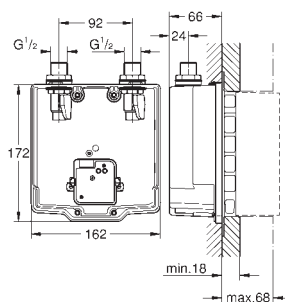

**Eurosmart Cosmopolitan E
Concealed mounting box
with mixture**

wall installation

suitable for IR-sets for final installation

2 stop valves

housing with mixing device

non-return valve

connection housing for power supply

suitable for

36 315 000, 36 412 000, 36 376 000