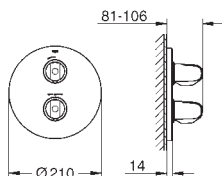

19 984 000

chrome

223.00

Grotherm 1000
Thermostatic shower mixer
set for final installation for
GROHE Rapido T 35 500 000
wall escutcheon with **GROHE QuickFix** (covered
escutcheon- and shaft sealing, covered fixing)
GROHE StarLight chrome finish
GROHE MetalGrip ergonomically shaped metal handles
GROHE SafeStop at 38°C
GROHE SafeStop Plus (optional) additional
temperature limiter at 43° C
volume handle with **GROHE EcoButton** (economy
button with individually adjustable economy stop)
ceramic headpart 1/2", 180°
without concealed body
min. recommended pressure 1.0 bar
GROHE EcoJoy technology for less water and perfect flow

35 500 000

chrome

231.00

**GROHE Rapido T Universal thermostatic
mixer for concealed installation**