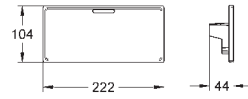

18 700 000

daVinci satin white

39.00

GROHE EasyReach tray
for Grohtherm Cube
removable for easy cleaning
da Vinci satin white finish
- exposed thermostatic shower mixer
with centre distance 150 mm
- exposed thermostatic bath mixer
with centre distance 150 mm