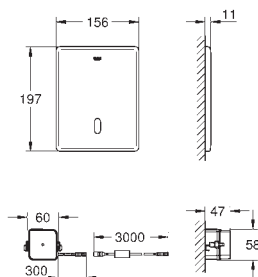

38 393 SD1

stainless steel

577.00

Tectron Skate

Infra-red electronic for WC flush valve

with transformer 100-230 V AC, 50-60 Hz, 6 V DC

concealed installation
front plate 156 x 197 mm

infra-red control
solenoid valve
7 pre-set programs:
CE approved