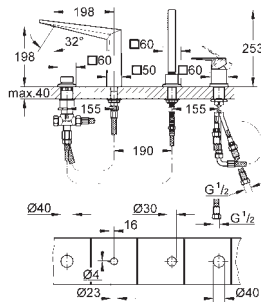

19 787 000 chrome 1,403.00

Allure Brilliant
Four-hole single-lever bath combination
GROHE SilkMove 46 mm ceramic cartridge
GROHE StarLight chrome finish
consisting of:
pre-assembled spout fixing
OHM operating element,
bath spout with integrated mousseur
diverter bath/shower
hand shower Euphoria Cube+
metal shower hose 2000 mm
flexible connection hoses
connection for shower hose
protected against backflow
for use with (29 037 000)