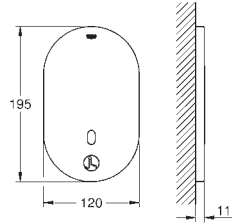

GROHE BLUETOOTH MONITORING

Ref. No. Colour Price netto (€)

36 415 000 chrome 589.00

**Eurosmart Cosmopolitan E Bluetooth
Infra-red electronic for concealed shower thermostat**

with infrared sensor and Bluetooth module for bi-directional communication for monitoring, configuration and service purpose with transformer 100-240 V AC, 50-60 Hz, 6.75 V DC for concealed installation box 36 416 000

GROHE StarLight finish

chrome escutcheon with Bluetooth 4.0* for wireless data communication for Apple** and Android devices Bluetooth range (max. 10 m) varies depending on used materials and walls between transmitter and receiver

monitoring

password protected products app detects all Bluetooth products in range auto flush cycles and timing last auto flush usage per day / 30 days thermal disinfection cycles and timings last disinfection

configuration

detection range and shut off delay auto flush

thermal disinfection

cleaning mode

2 on/off timers

identification by name

service

send and save 3 profiles reset to factory or user settings hard and software version CE approved

36 416 000 chrome 567.00