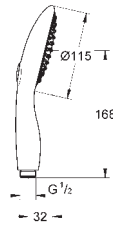

27 671 000 **chrome** 78.00

Power&Soul 115
Hand shower 2 sprays, spray plate night time grey
GROHE Rain O², Rain
GROHE EcoJoy 9,5 l/min flow limiter
GROHE DreamSpray perfect spray pattern
GROHE One-click showering
spray selection via push of a button
GROHE StarLight chrome finish
SpeedClean anti-lime system
Inner WaterGuide for a longer life
universal mounting system, fitting all standard shower hoses
suitable for instantaneous heater