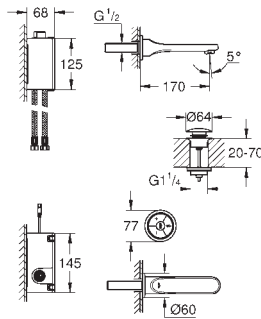

**Veris F-digital
Digital basin mixer
S-Size**

including digital mixing device
wall mounted

Digital Controller - intuitive multifunctional operating unit

- Wireless technology
- Temperature and flow control
- Pause function
- Memory function
- LED-ring

Digital mixing device

- digital controlled valves
- integrated temperature sensor

Default setting configurable during installation:

- automatic safety shut-off after 60 sec.

GROHE StarLight chrome finish

GROHE EcoJoy technology for less water and perfect flow

spout with SpeedClean-mousseur

projection 170 mm

Push-open waste set 1 1/4"

incl. plug power supply 65 790 000

36 289 000 chrome 1,365.00