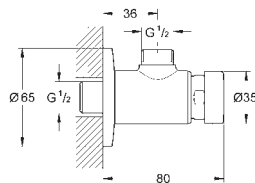

36 267 000

chrome

88.00

**Euroeco Cosmopolitan T
Self-closing shower valve 1/2"**

exposed installation

for cold or premixed water

marking: blue/red

GROHE StarLight chrome finish

3 adjustable flow times: short - medium - long
(factory setting: short), approx. 7, 15, 30 sec
(pressure dependent)

escutcheon

min. recommended pressure 1.0 bar