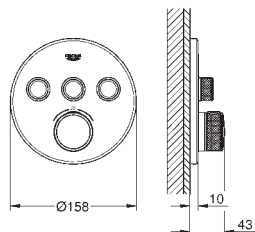

GROHE GROHTHERM SMARTCONTROL

Ref. No.

Colour

Price netto (€)

new

29 121 000

chrome

483.00

Grotherm SmartControl
Thermostat for concealed installation with 3 valves
set for final installation for
GROHE Rapido SmartBox 35 600 000
metal wall escutcheon with **GROHE QuickFix**
(covered escutcheon and shaft sealing, covered
fixing), retroactively 6° adjustable
GROHE StarLight chrome finish
SmartControl push for ON-OFF, turn for volume
adjustment from EcoJoy to Full Flow, exchangeable symbols
GROHE TurboStat compact cartridge
with wax thermoelement
GROHE SafeStop at 38°C
GROHE SafeStop Plus (optional) additional
temperature limiter at 43° C
built-in non return valves and dirt strainers
multiple outlets can be run simultaneously
without roughing-in-set
flow performance:
outlet A = 23 l/min
outlet B = 27 l/min
outlet C = 23 l/min

new

29 122 000

chrome

295.00