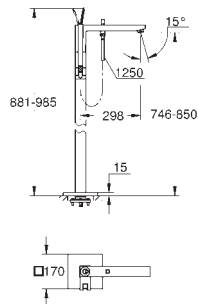

23 667 000 chrome 1,378.00

Eurocube Joy
Single-lever bath mixer 1/2"
floor-mounted
set for final installation for
45 984 001
without roughing-in-set
GROHE FeatherControl Joystick cartridge
GROHE StarLight finish
automatic diverter: bath/shower
spout with mousseur
projection 298 mm
integrated non-return valve in the shower outlet 1/2"
with shower holder
Euphoria Cube hand shower 7.6 l/min
Silverflex shower hose 1 250 mm (28 362 000)
protected against backflow