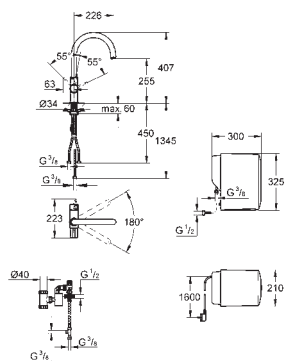

GROHE Red Duo
Faucet and single-boiler (4 liters)
consisting of:
GROHE Red Duo single-lever sink mixer
single hole installation
C-spout
GROHE ChildLock handle for boiling water
certified safety handle with a pull and turn closure
headpart 1/2"
GROHE StarLight finish
GROHE SilkMove 35 mm ceramic cartridge
GROHE CoolTouch
swivel, insulated tubular spout
swivel area 180°
separate water ways
flexible connection hoses
protected against backflow
connection for GROHE Red boiler
GROHE Red single boiler
reservoir for 3 liter boiling water
pressure: 1-7 bar
with flexible connection hoses and
connection thread for boiling water
CE approved
power supply 230 V 50 Hz 30
power consumption 2100 W
standby power consumption 15 W
measurements boiler: 325 x 210 x 300 mm