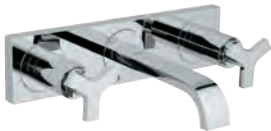

20 190 000 chrome 614.00

Allure
Three-hole basin mixer 1/2"
S-Size
wall mounted
without concealed body
set for final installation for 32 706 000
with metal plate
valves hot/cold with Carbodur ceramic
headparts 1/2" - 180
GROHE StarLight chrome finish
flow limiter 8 l/min.
spout with mousseur, centre distance 200 mm
projection 172 mm,

20 192 000 chrome 656.00
ditto, projection 220 mm