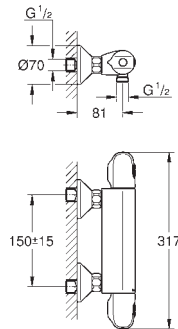

GROHE GROHTHERM 1000

Ref. No. Colour Price netto (€)

34 143 003 chrome 217.00

Grohtherm 1000
Thermostatic shower mixer 1/2"
wall mounted
GROHE CoolTouch safety housing
GROHE StarLight chrome finish
GROHE MetalGrip ergonomically shaped metal handles
GROHE SafeStop at 38°C
GROHE SafeStop Plus (optional) additional temperature limiter at 43° C
GROHE TurboStat compact cartridge with wax thermoelement
integrated mixed water shut off
volume handle with **GROHE EcoButton** (economy button with individually adjustable economy stop)
ceramic headpart 1/2", 180°
shower bottom outlet 1/2"
built-in non return valves
dirt strainers
protected against backflow
S-unions
metal escutcheon
min. recommended pressure 1.0 bar
GROHE EcoJoy technology for less water and perfect flow

34 550 000 chrome 222.00