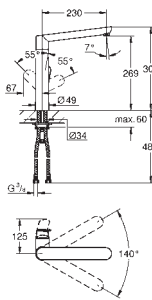

32 175 000
32 175 DC0

chrome
supersteel

630.00
863.00

K7
Single-lever sink mixer 1/2"
single hole installation
GROHE StarLight finish
GROHE SilkMove 35 mm ceramic cartridge
SpeedClean mousseur
adjustable flow rate limiter
swivel cast spout
swivel area 140°
metal lever
flexible connection hoses
rapid installation system