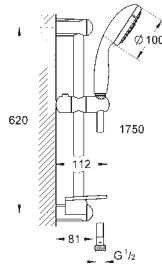

GROHE NEW TEMPESTA

Ref. No. Colour Price netto (€)

28 436 001 chrome 74.00

**New Tempesta 100
Shower rail set 4 sprays**
consisting of:
handshower (28 421 001)
shower rail, 600 mm (27 523 000)
Relaxaflex hose 1750 mm 1/2" x 1/2" (28 154 000)
GROHE EasyReach tray (27 596 000)
GROHE EcoJoy 9,5 l/min flow limiter
GROHE DreamSpray perfect spray pattern
GROHE StarLight chrome finish
SpeedClean anti-lime system
Inner WaterGuide for a longer life
ShockProof silicone ring prevents damages
caused by shower falling
suitable for instantaneous heater
min. recommended pressure 1.0 bar

28 593 001 chrome 74.00
ditto, with non-restricted flow