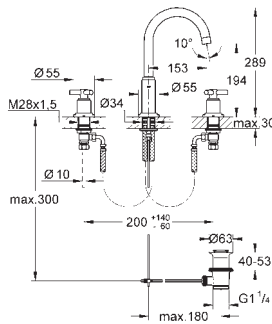

20 008 000 chrome 658.00

Atrio
Three-hole basin mixer 1/2"
M-Size
ceramic headparts 1/2", 90°
GROHE StarLight chrome finish
swivel tubular spout
with mousseur and stop limiter
pop-up waste set 1 1/4"
pressure-proof, flexible connection hoses
between spout and side valves
union nut with 10.5 mm drilling
with Ypsilon handle