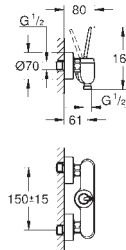

23 430 000 **chrome** **205.00**
23 430 LS0 **moon white/chrome** **266.00**

Eurodisc Joy
Single-lever shower mixer 1/2"
wall mounted
metal lever
GROHE FeatherControl Joystick cartridge
GROHE StarLight chrome finish
shower bottom outlet 1/2"
with integrated non return-valve
S-unions
protected against backflow
min. recommended pressure 1.0 bar