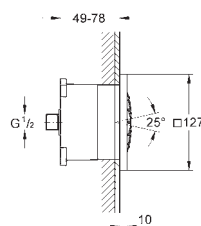

Rainshower F-Series 5"

Side shower 1 spray

Normal spray

including concealed body

127 x 127 mm

Flow straightener with ball joint (± 12.5° rotatable)

connection thread 1/2"

GROHE DreamSpray perfect spray pattern

GROHE StarLight chrome finish

GROHE FlowBalance flow regulating screw

SpeedClean anti-lime system

suitable for instantaneous heater